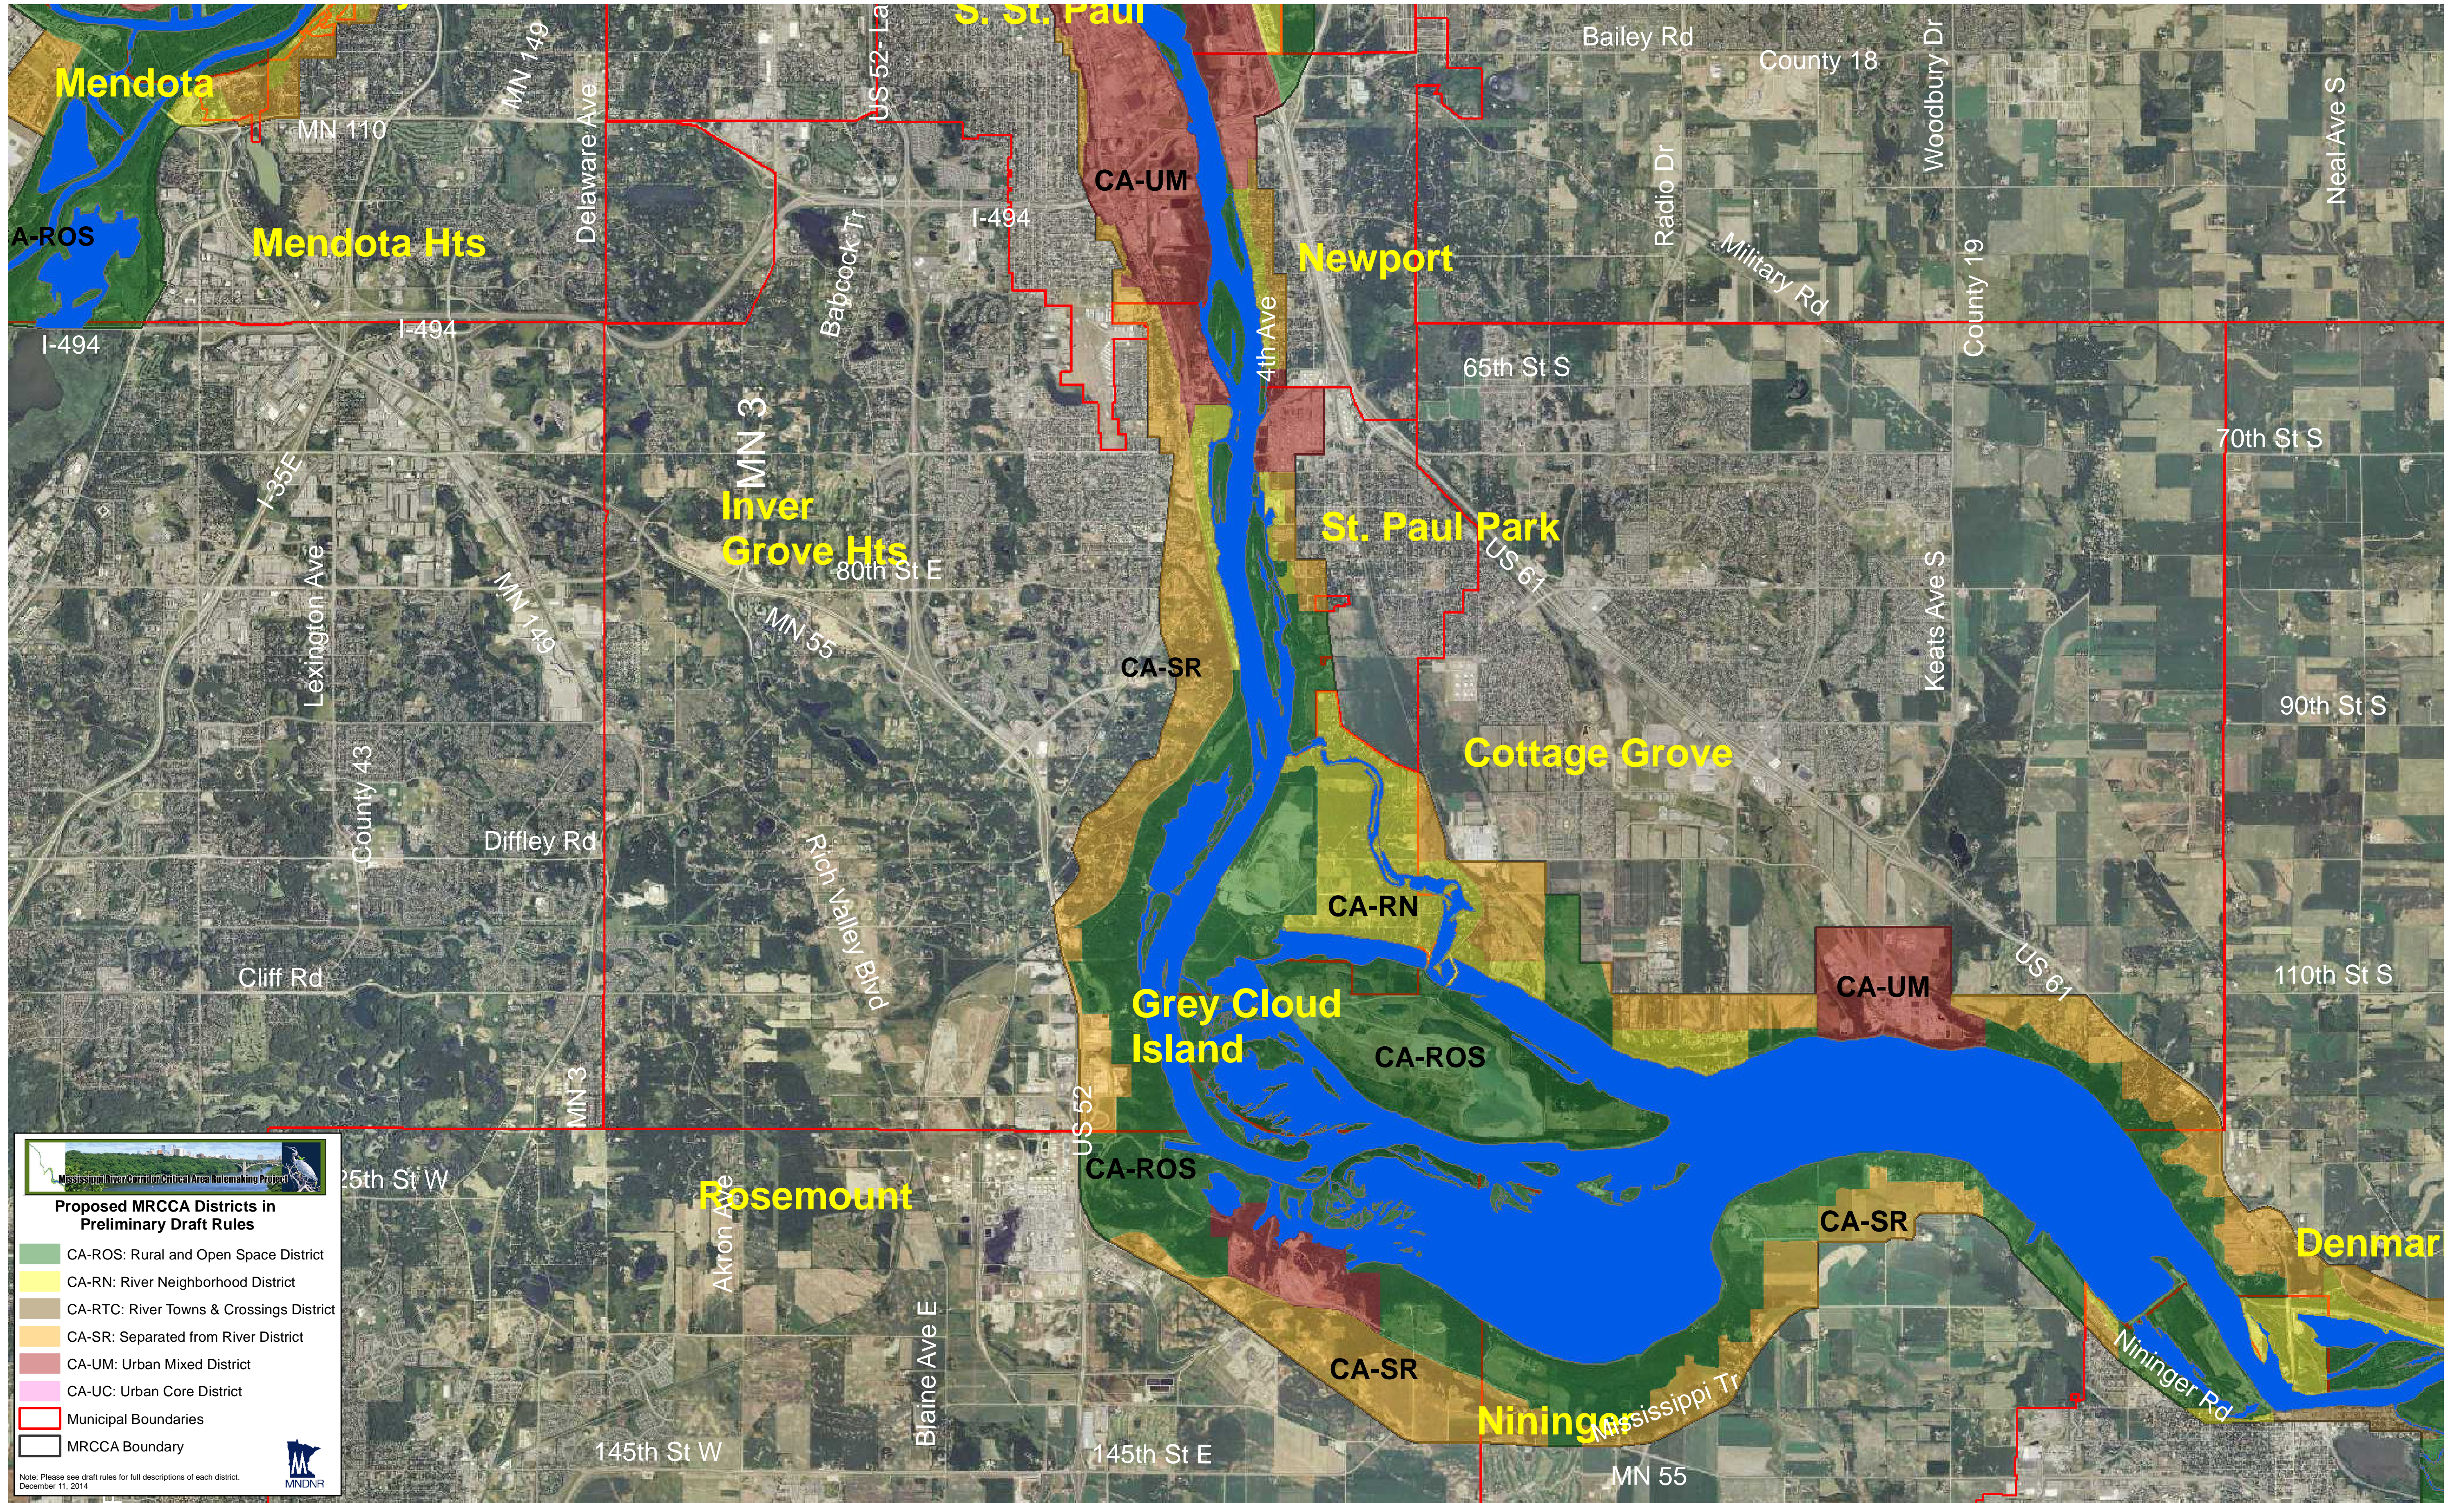

MRCCA Rulemaking Districts St. Paul to Nininger

Proposed MRCCA Districts in Preliminary Draft Rules

- CA-ROS: Rural and Open Space District
- CA-RN: River Neighborhood District
- CA-RTC: River Towns & Crossings District
- CA-SR: Separated from River District
- CA-UM: Urban Mixed District
- CA-UC: Urban Core District
- Municipal Boundaries
- MRCCA Boundary

Note: Please see draft rules for full descriptions of each district.
December 11, 2014