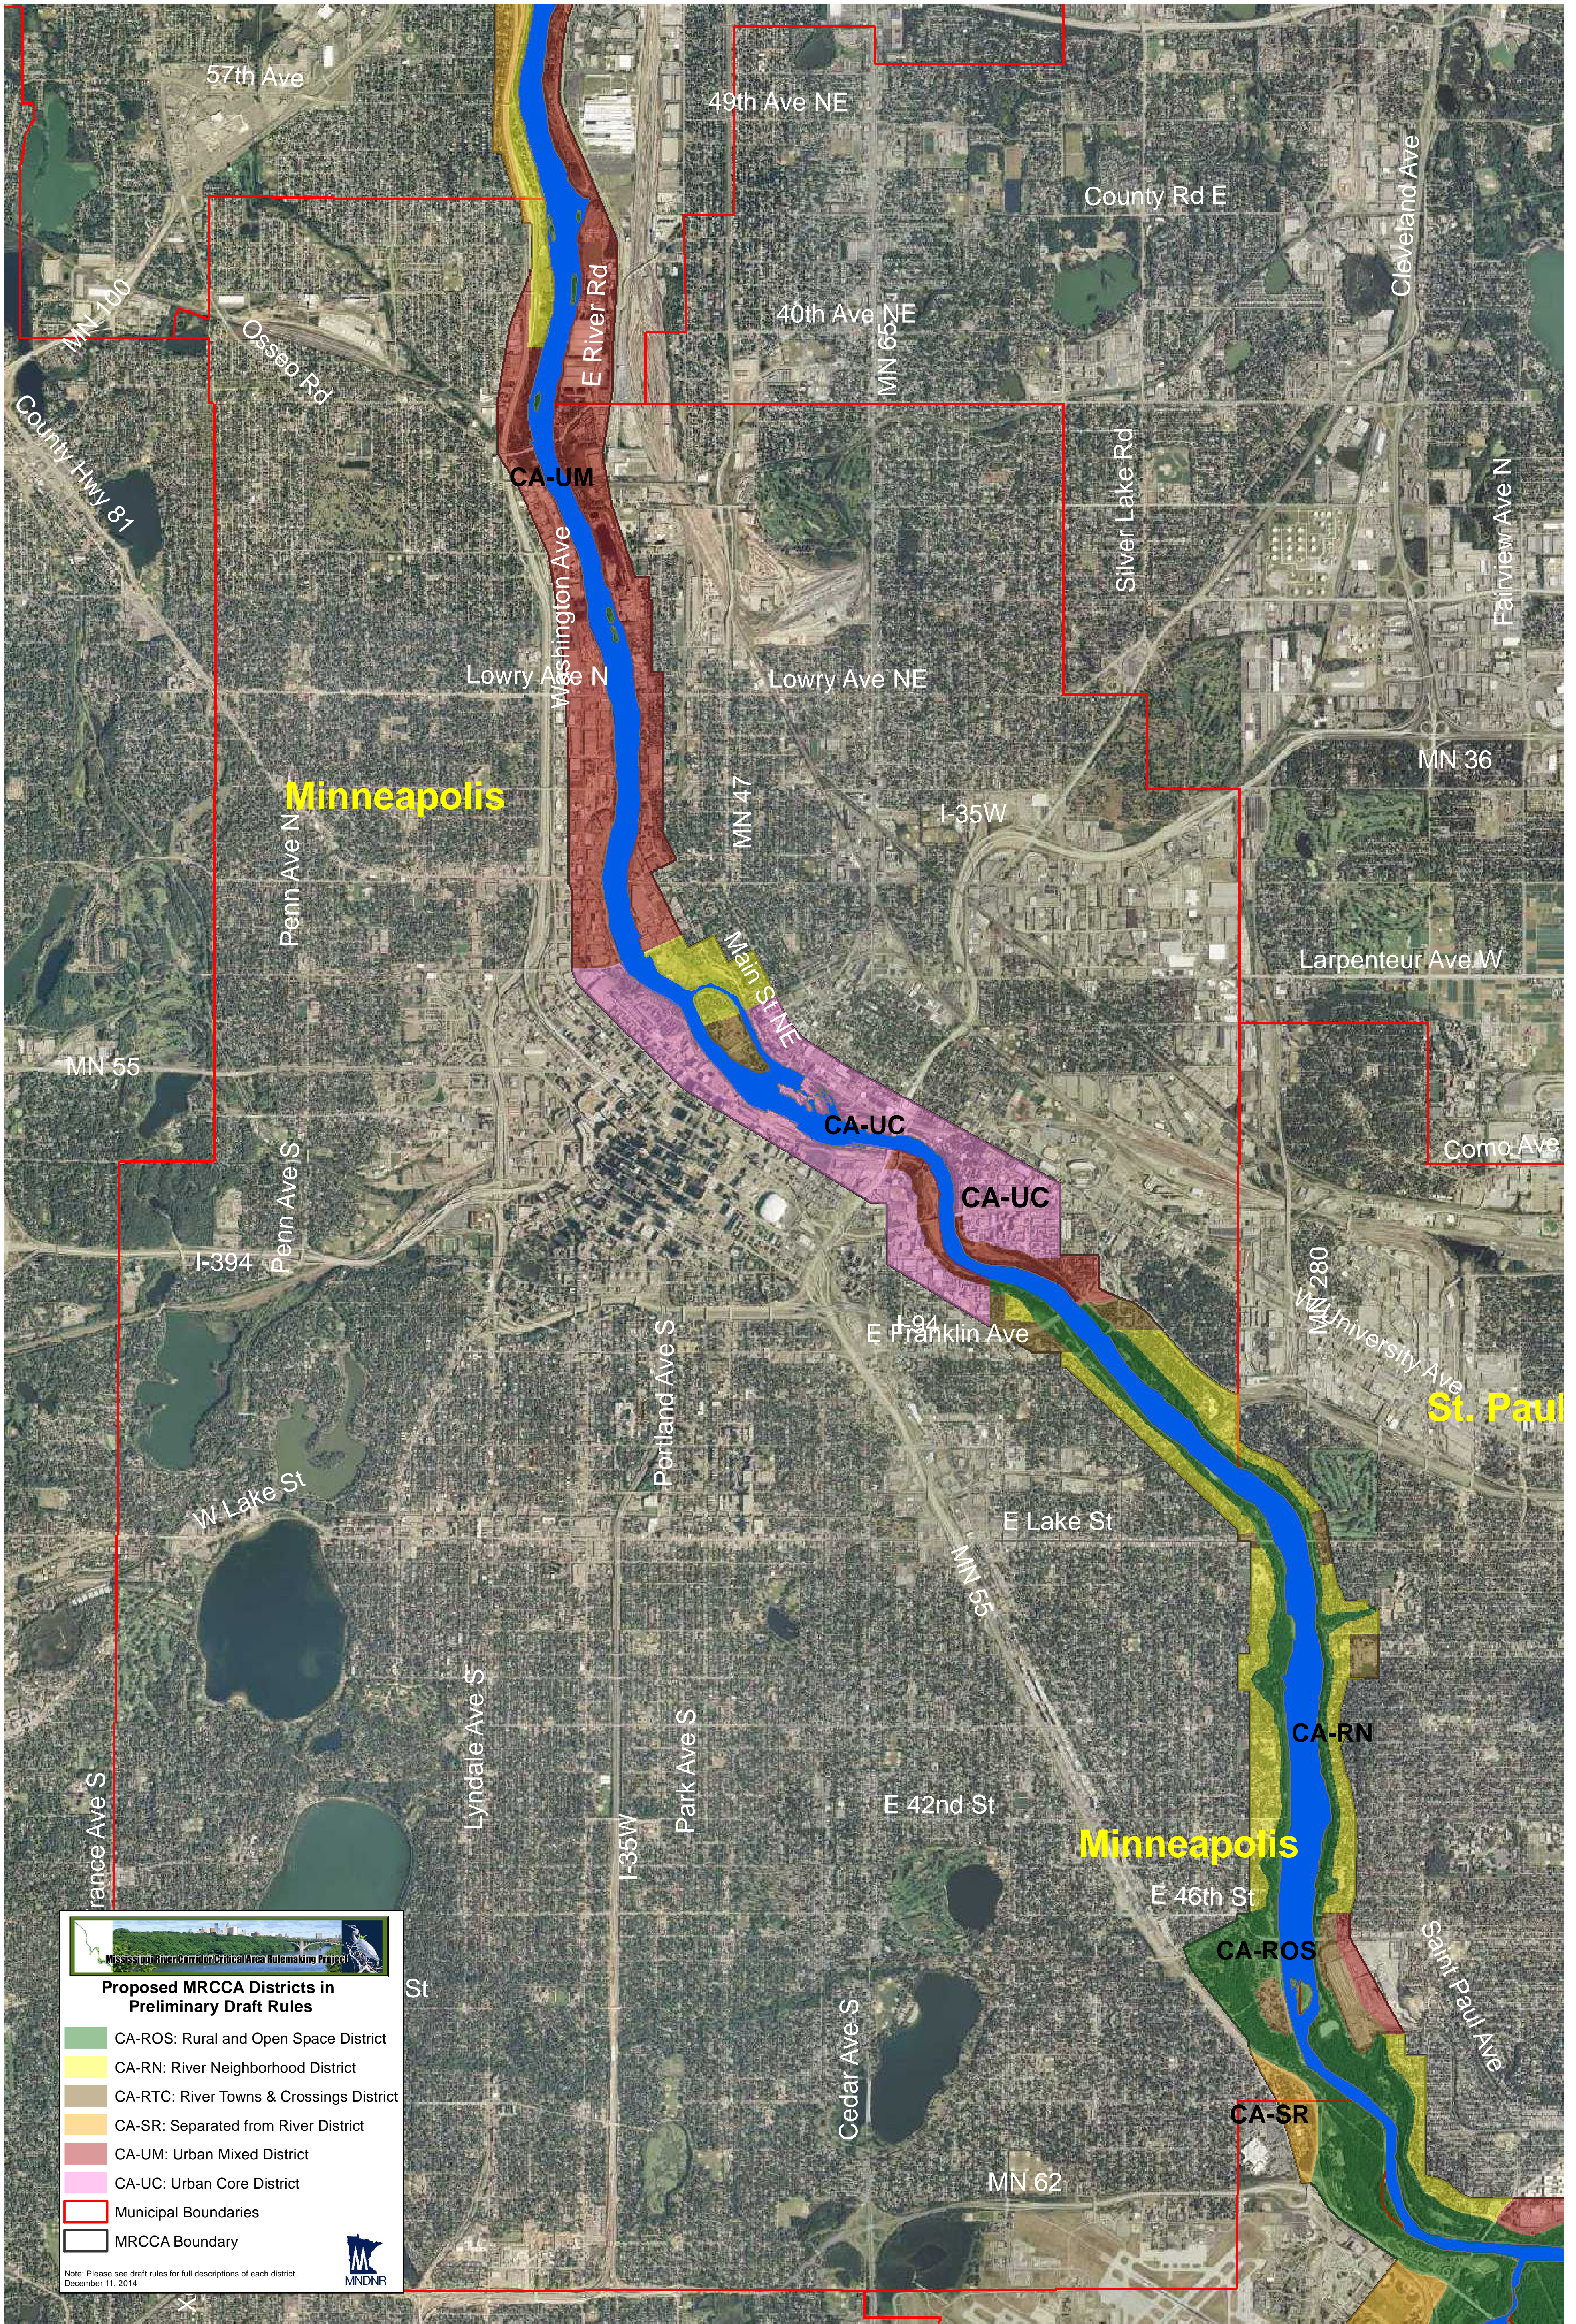

MRCCA Rulemaking Districts Minneapolis

Mississippi River Corridor Critical Area Rulemaking Project

Proposed MRCCA Districts in Preliminary Draft Rules

- CA-ROS: Rural and Open Space District
- CA-RN: River Neighborhood District
- CA-RTC: River Towns & Crossings District
- CA-SR: Separated from River District
- CA-UM: Urban Mixed District
- CA-UC: Urban Core District
- Municipal Boundaries
- MRCCA Boundary

Note: Please see draft rules for full descriptions of each district. December 11, 2014.