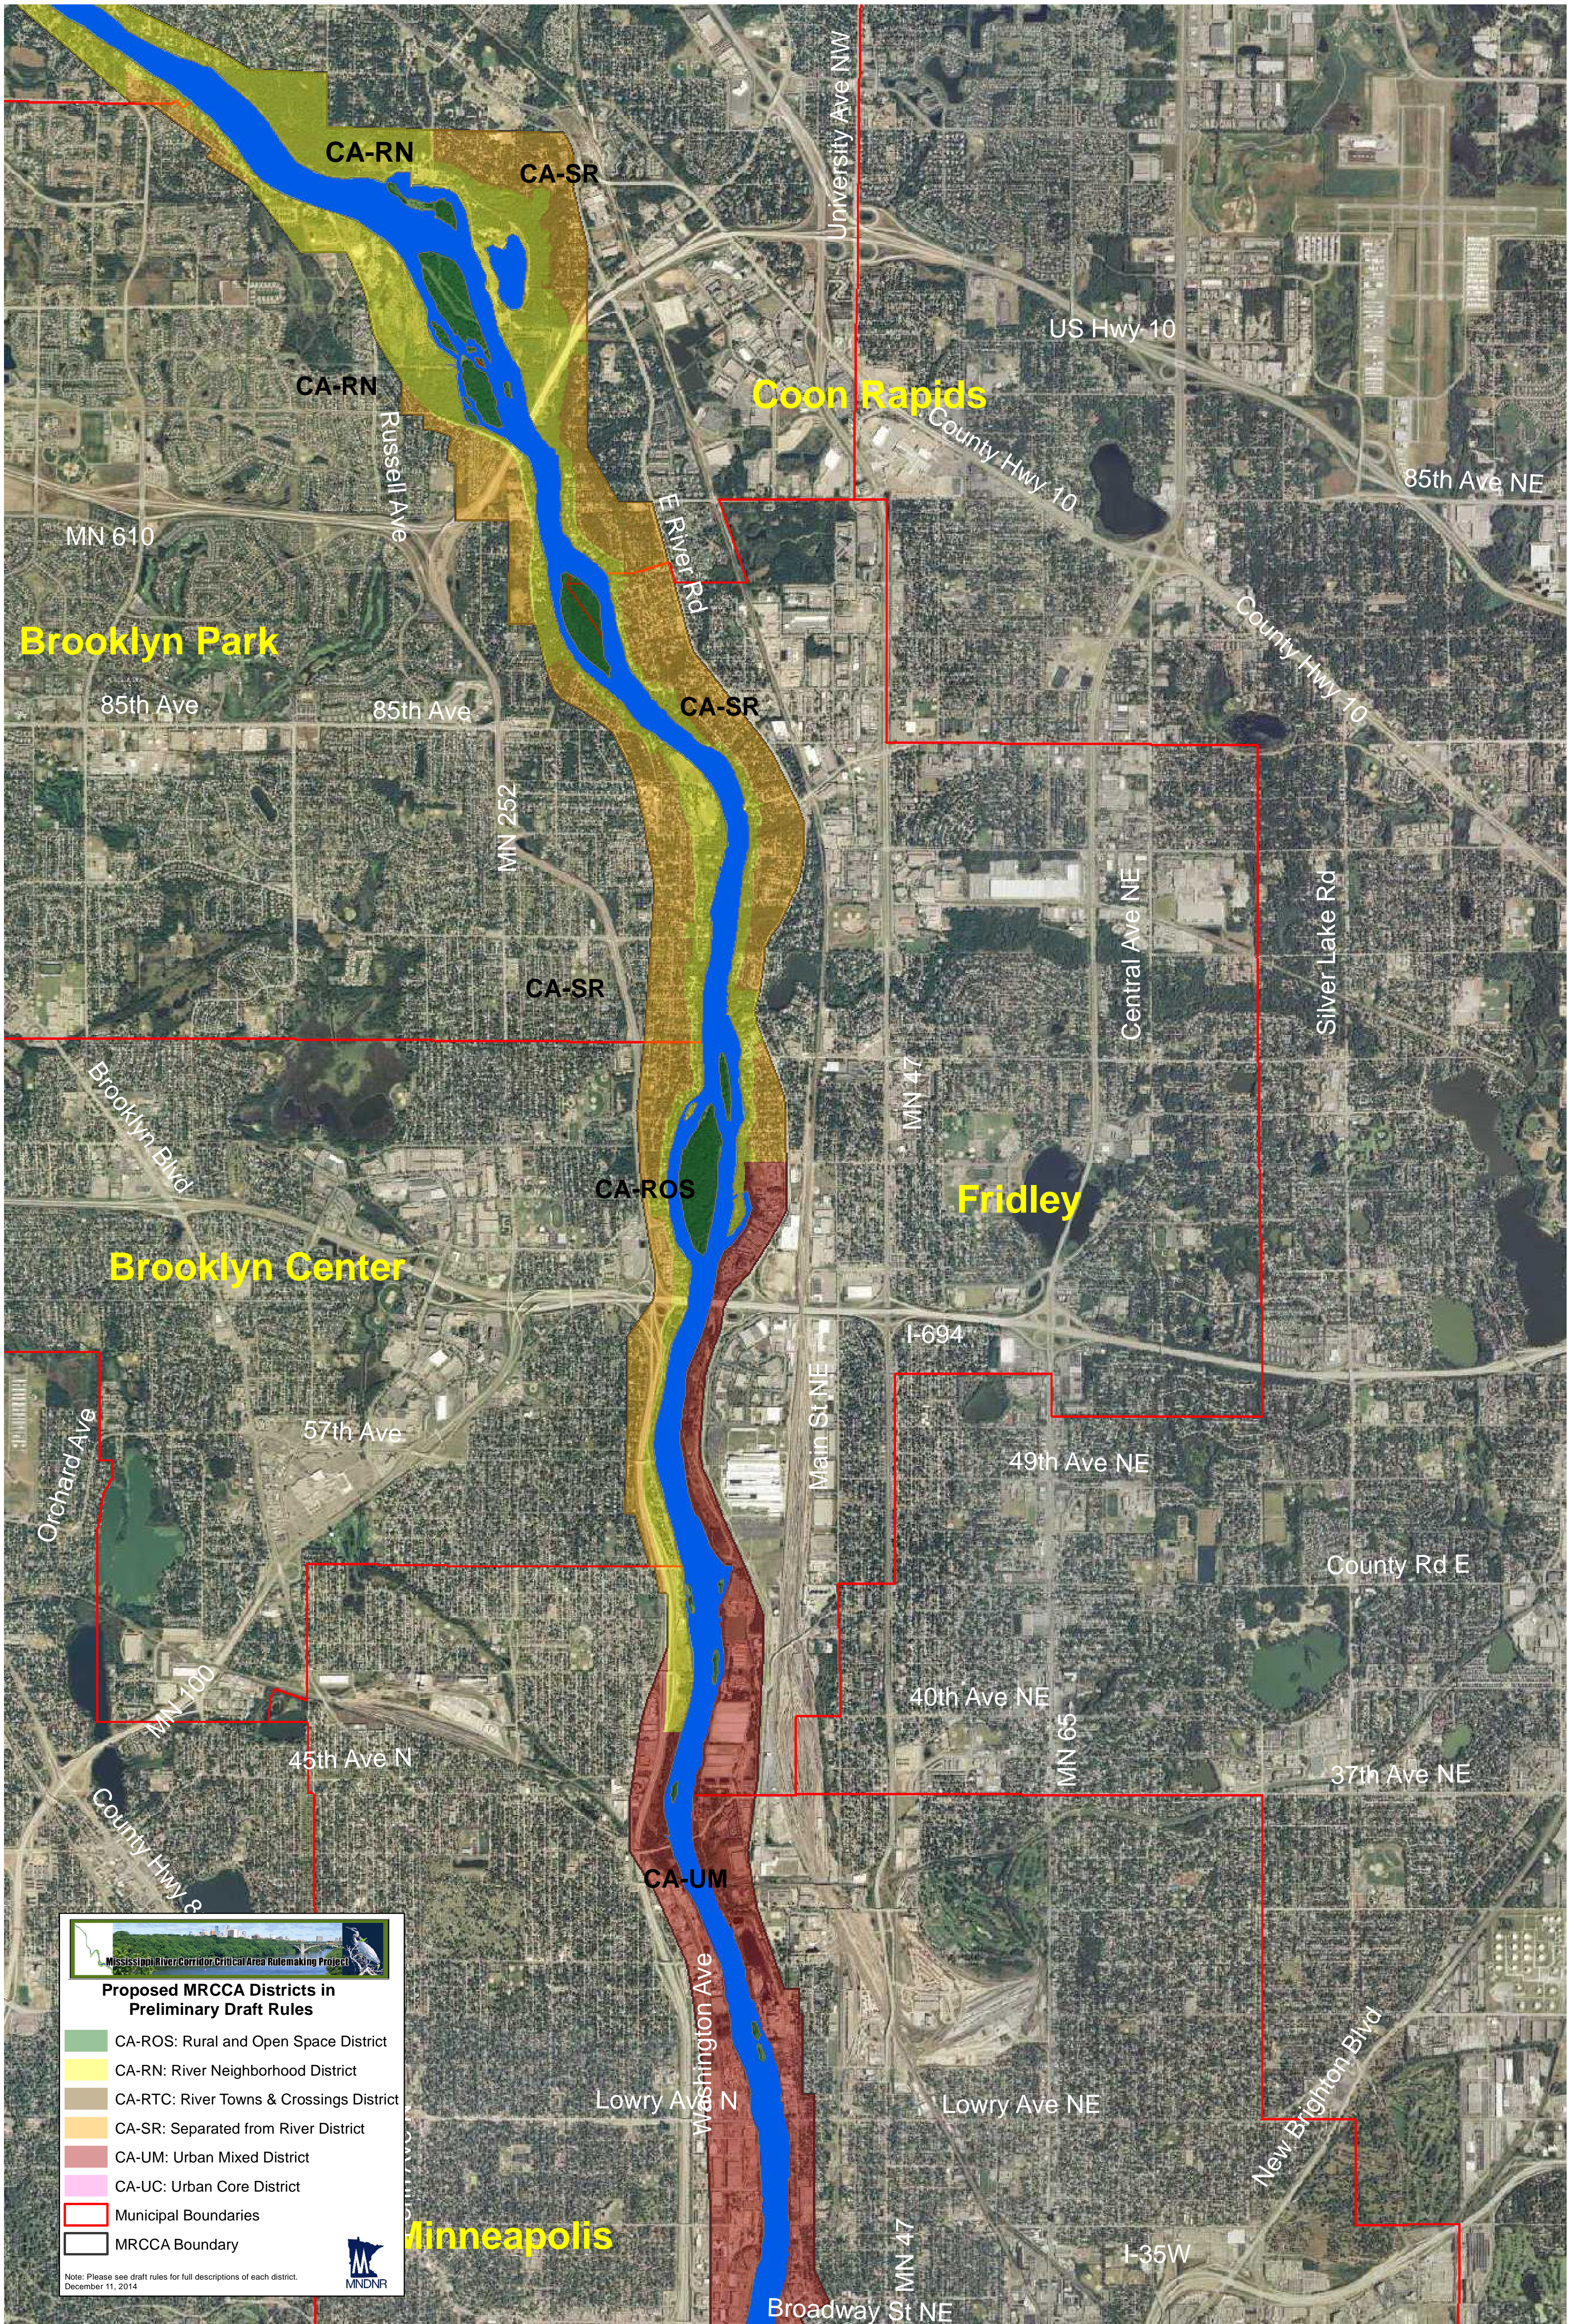

# MRCCA Rulemaking Districts Brooklyn Park to Minneapolis

**Mississippi River Corridor Critical Area Rulemaking Project**

**Proposed MRCCA Districts in Preliminary Draft Rules**

- CA-ROS: Rural and Open Space District
- CA-RN: River Neighborhood District
- CA-RTC: River Towns & Crossings District
- CA-SR: Separated from River District
- CA-UM: Urban Mixed District
- CA-UC: Urban Core District
- Municipal Boundaries
- MRCCA Boundary

Note: Please see draft rules for full descriptions of each district. December 11, 2014.