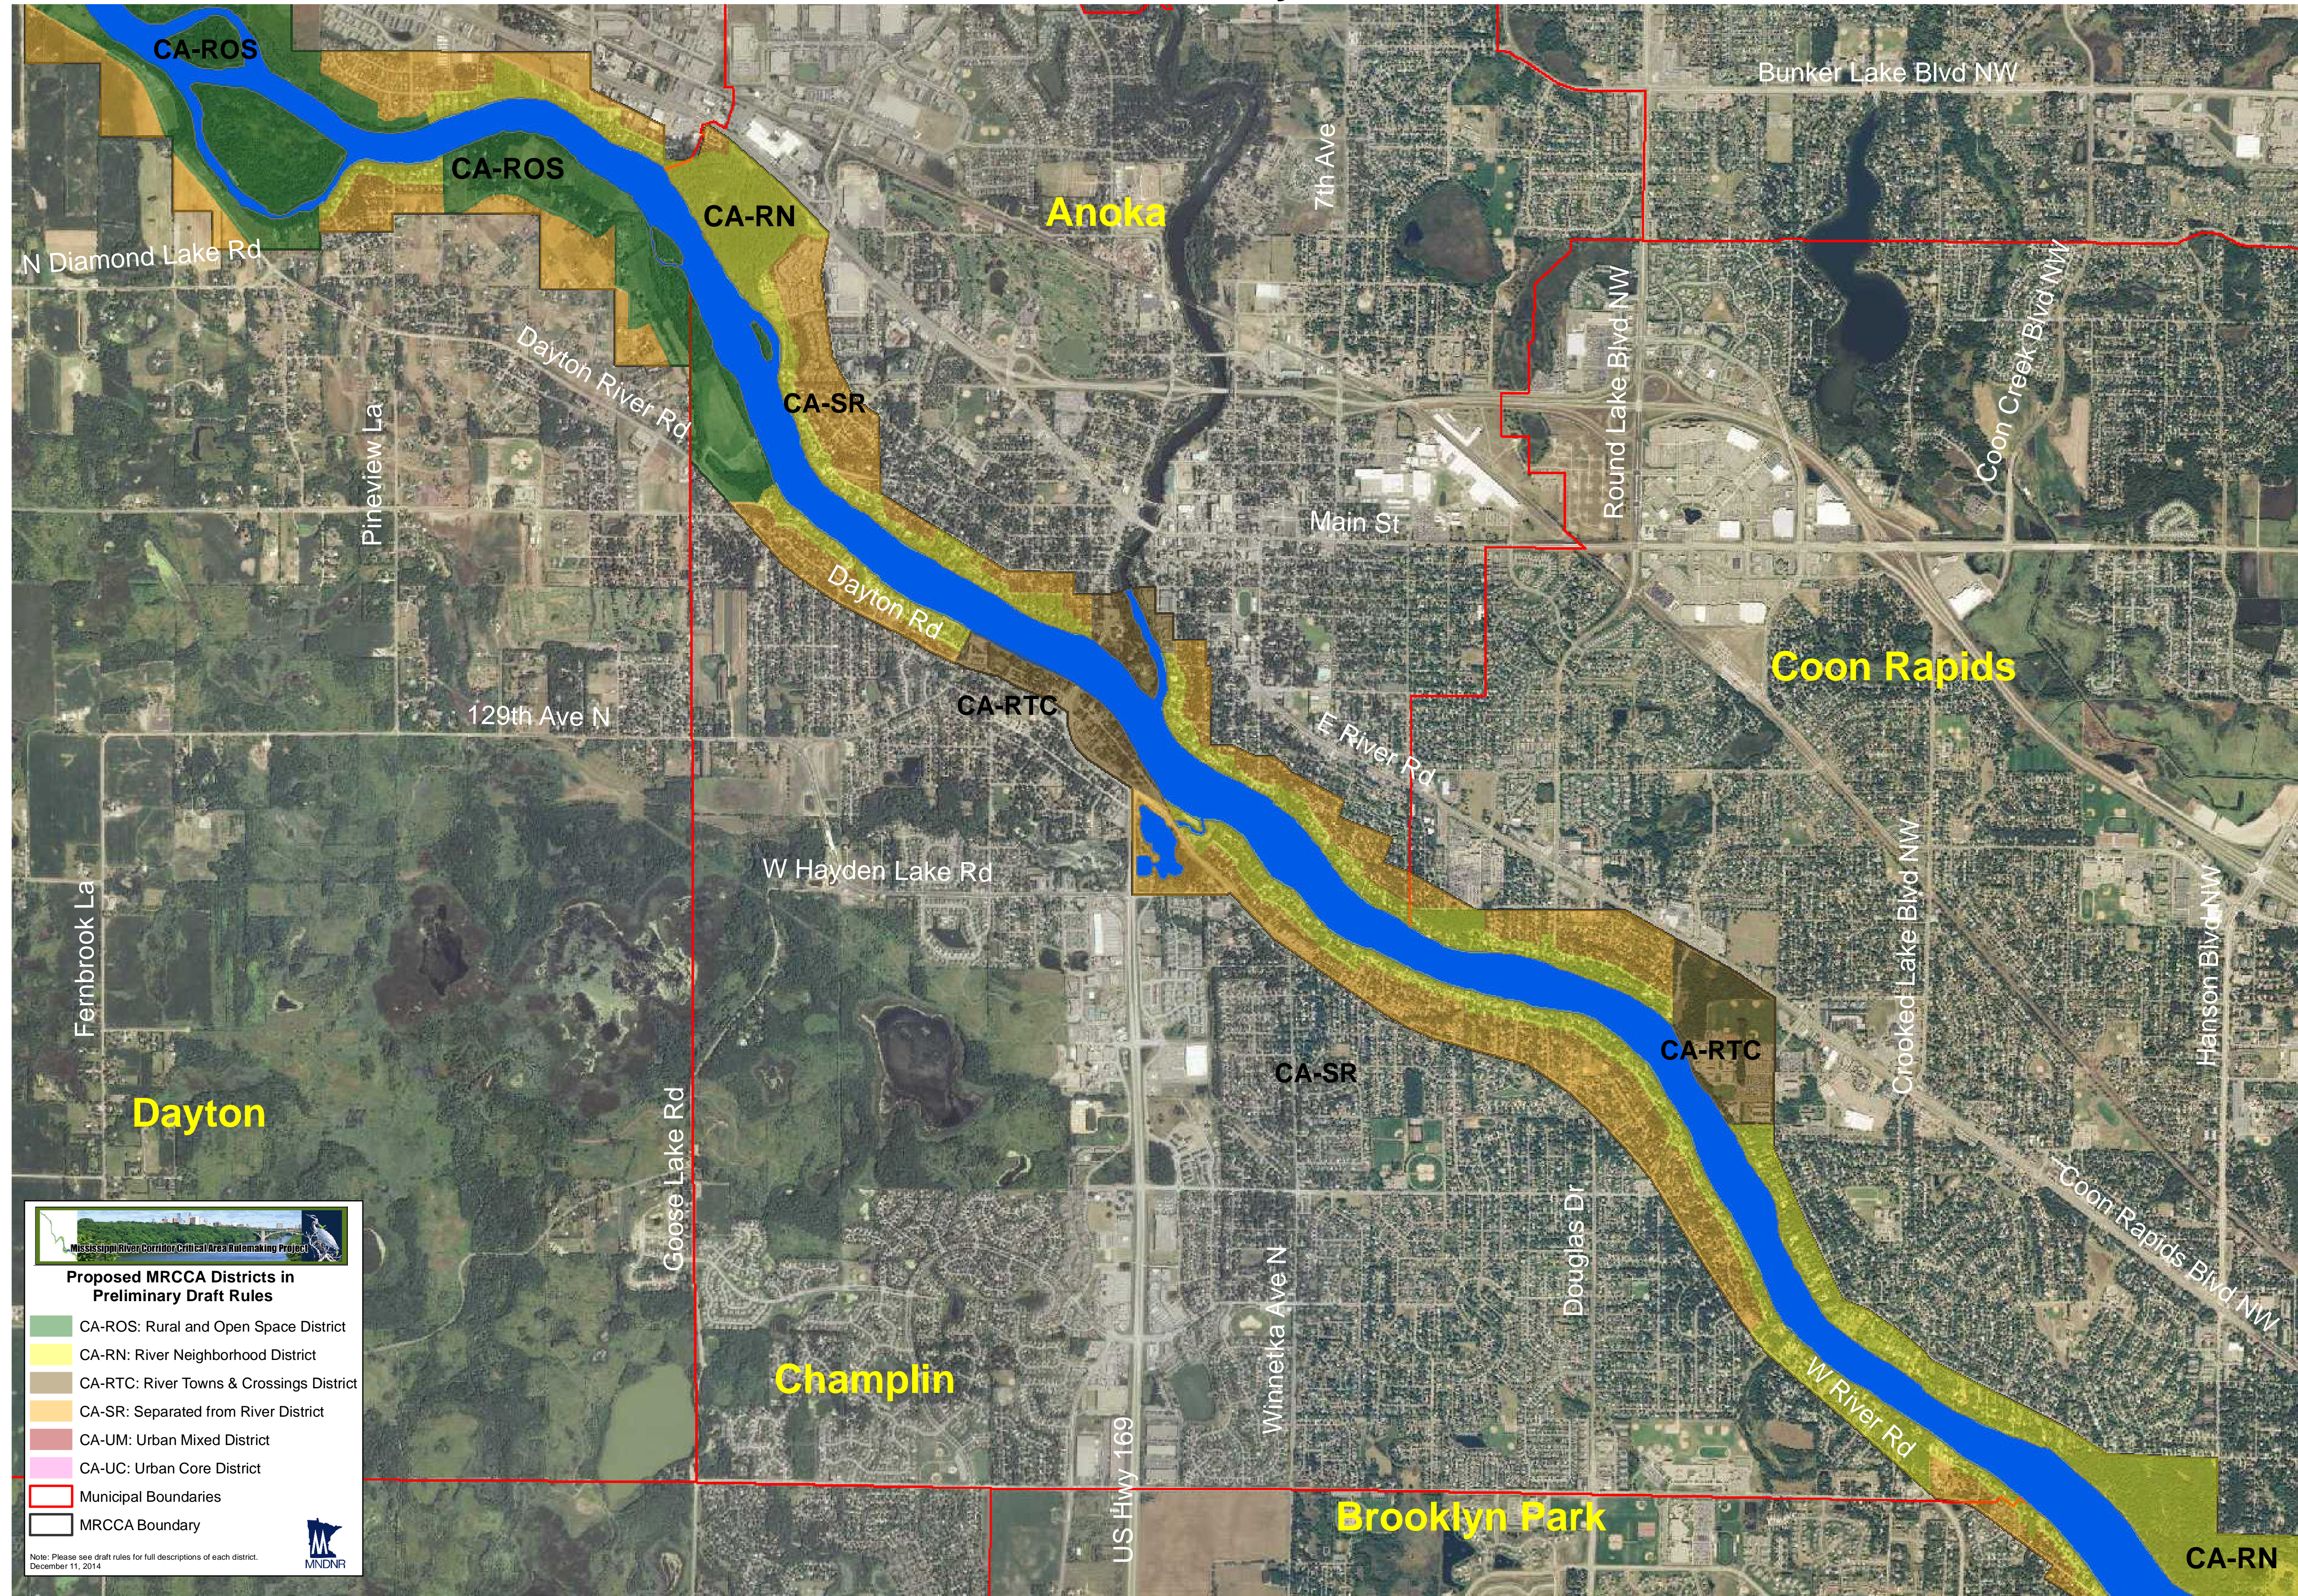

MRCCA Rulemaking Districts Anoka to Brooklyn Park

Proposed MRCCA Districts in Preliminary Draft Rules

- CA-ROS: Rural and Open Space District
- CA-RN: River Neighborhood District
- CA-RTC: River Towns & Crossings District
- CA-SR: Separated from River District
- CA-UM: Urban Mixed District
- CA-UC: Urban Core District
- Municipal Boundaries
- MRCCA Boundary

Note: Please see draft rules for full descriptions of each district.
December 11, 2014