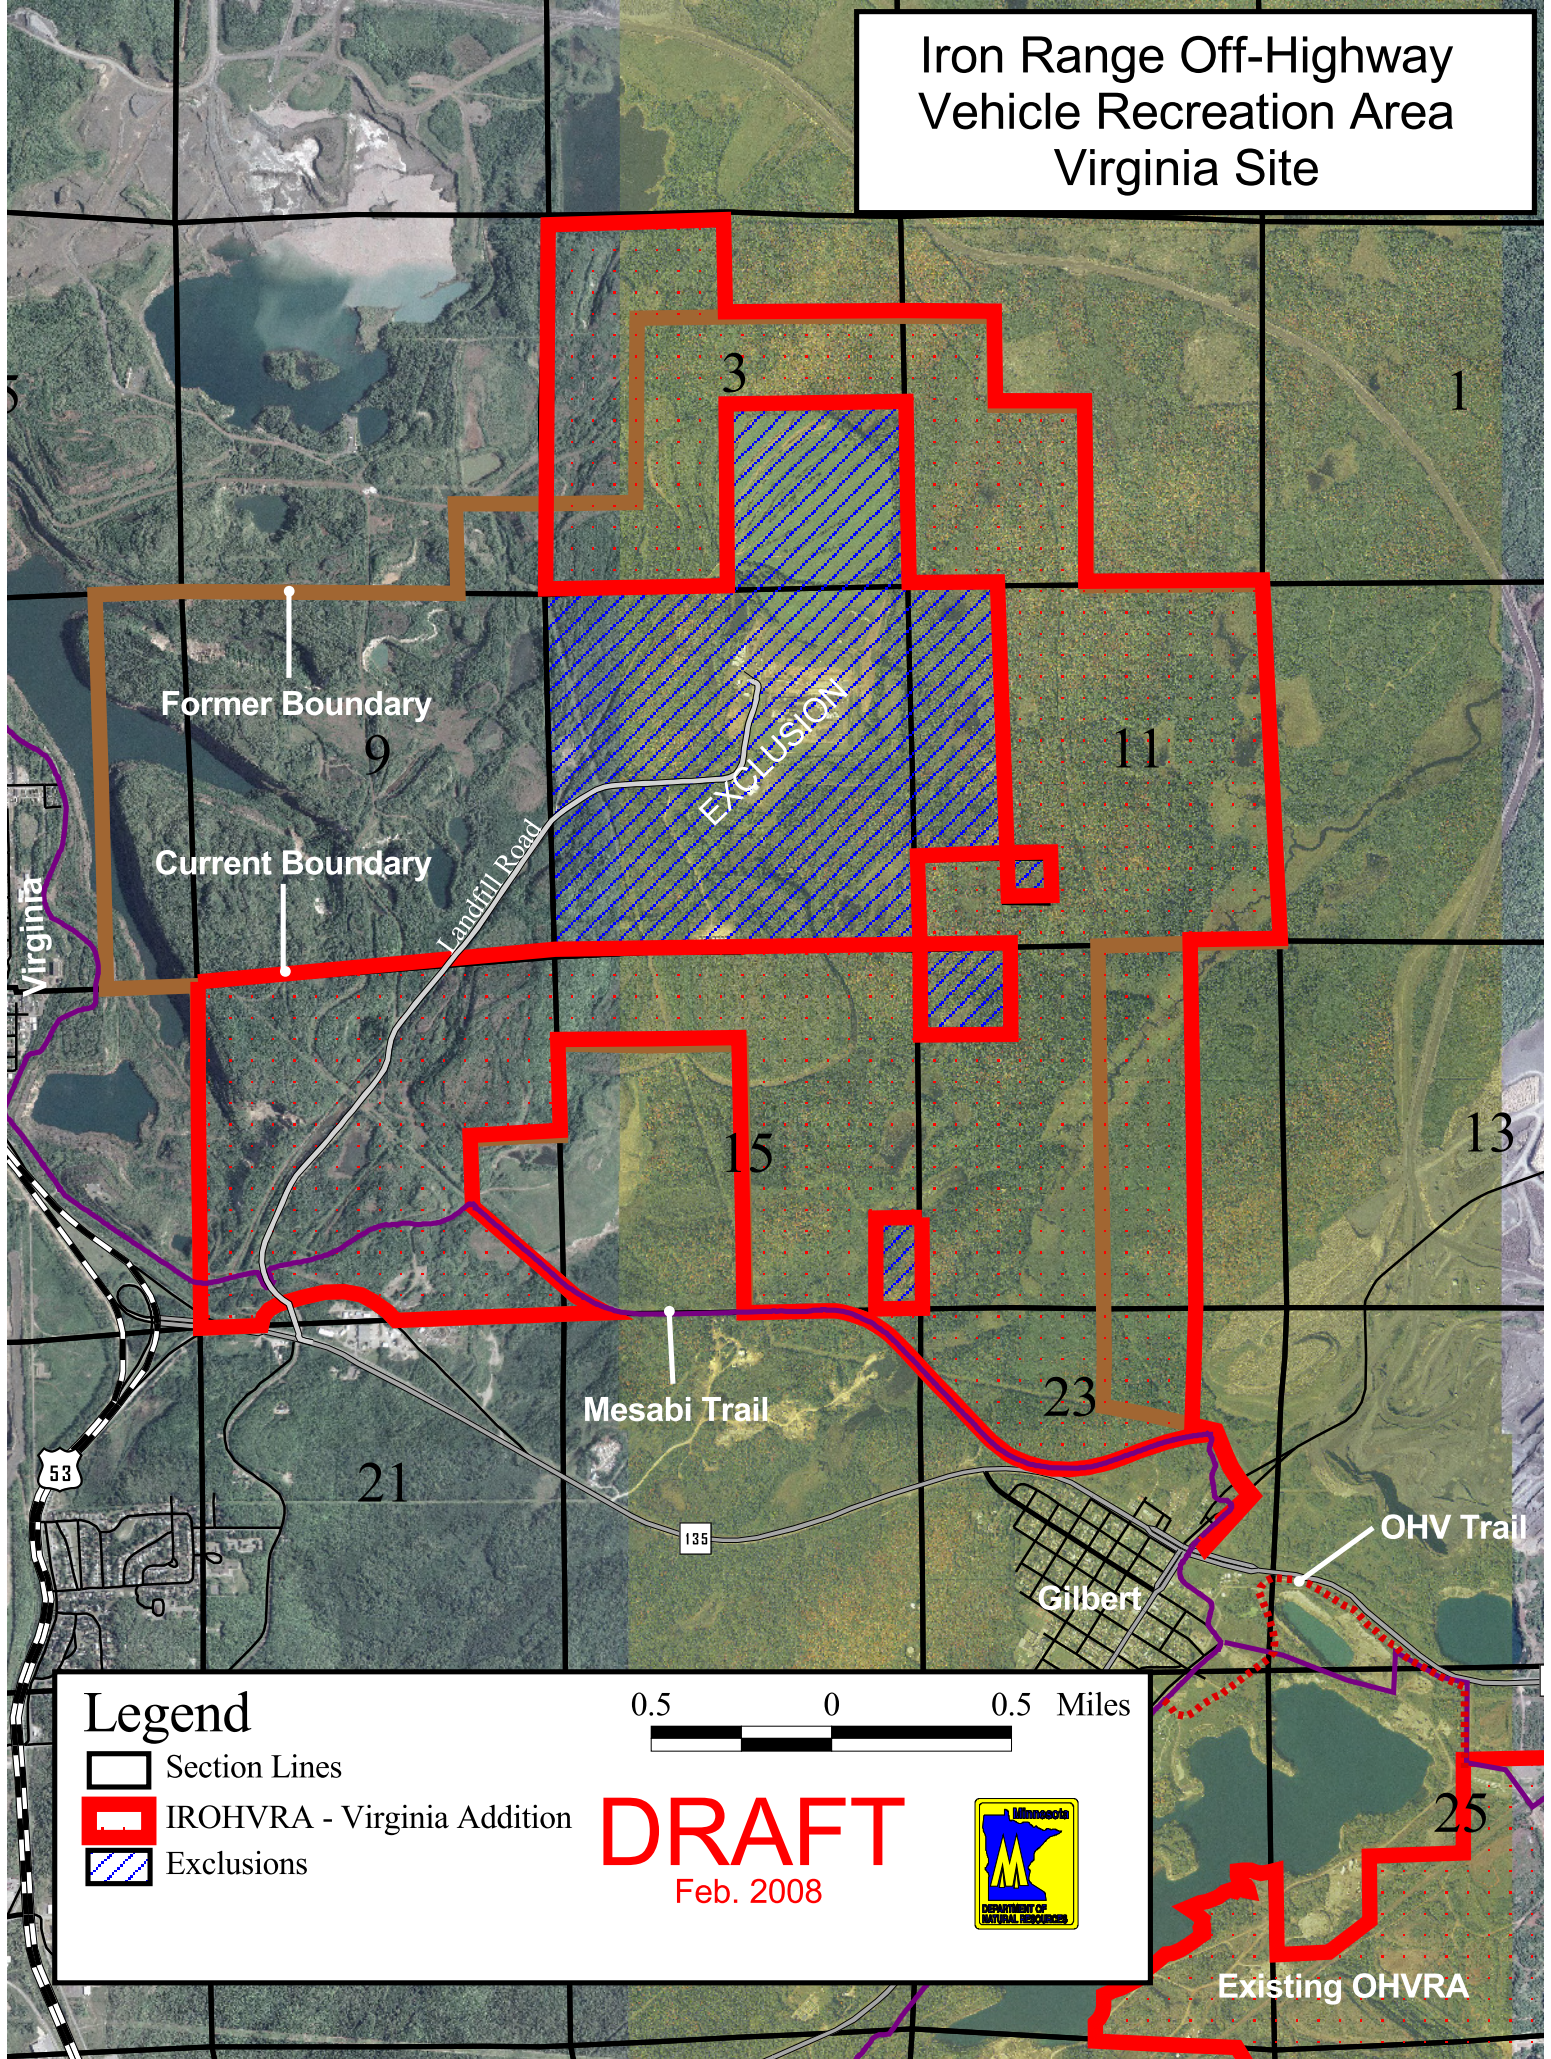

Iron Range Off-Highway Vehicle Recreation Area Virginia Site

Former Boundary

Current Boundary

Landfill Road

EXCLUSION

Mesabi Trail

OHV Trail

Gilbert

Existing OHVRA

Legend

- Section Lines
- IROHVRA - Virginia Addition
- Exclusions

0.5 0 0.5 Miles

DRAFT
Feb. 2008