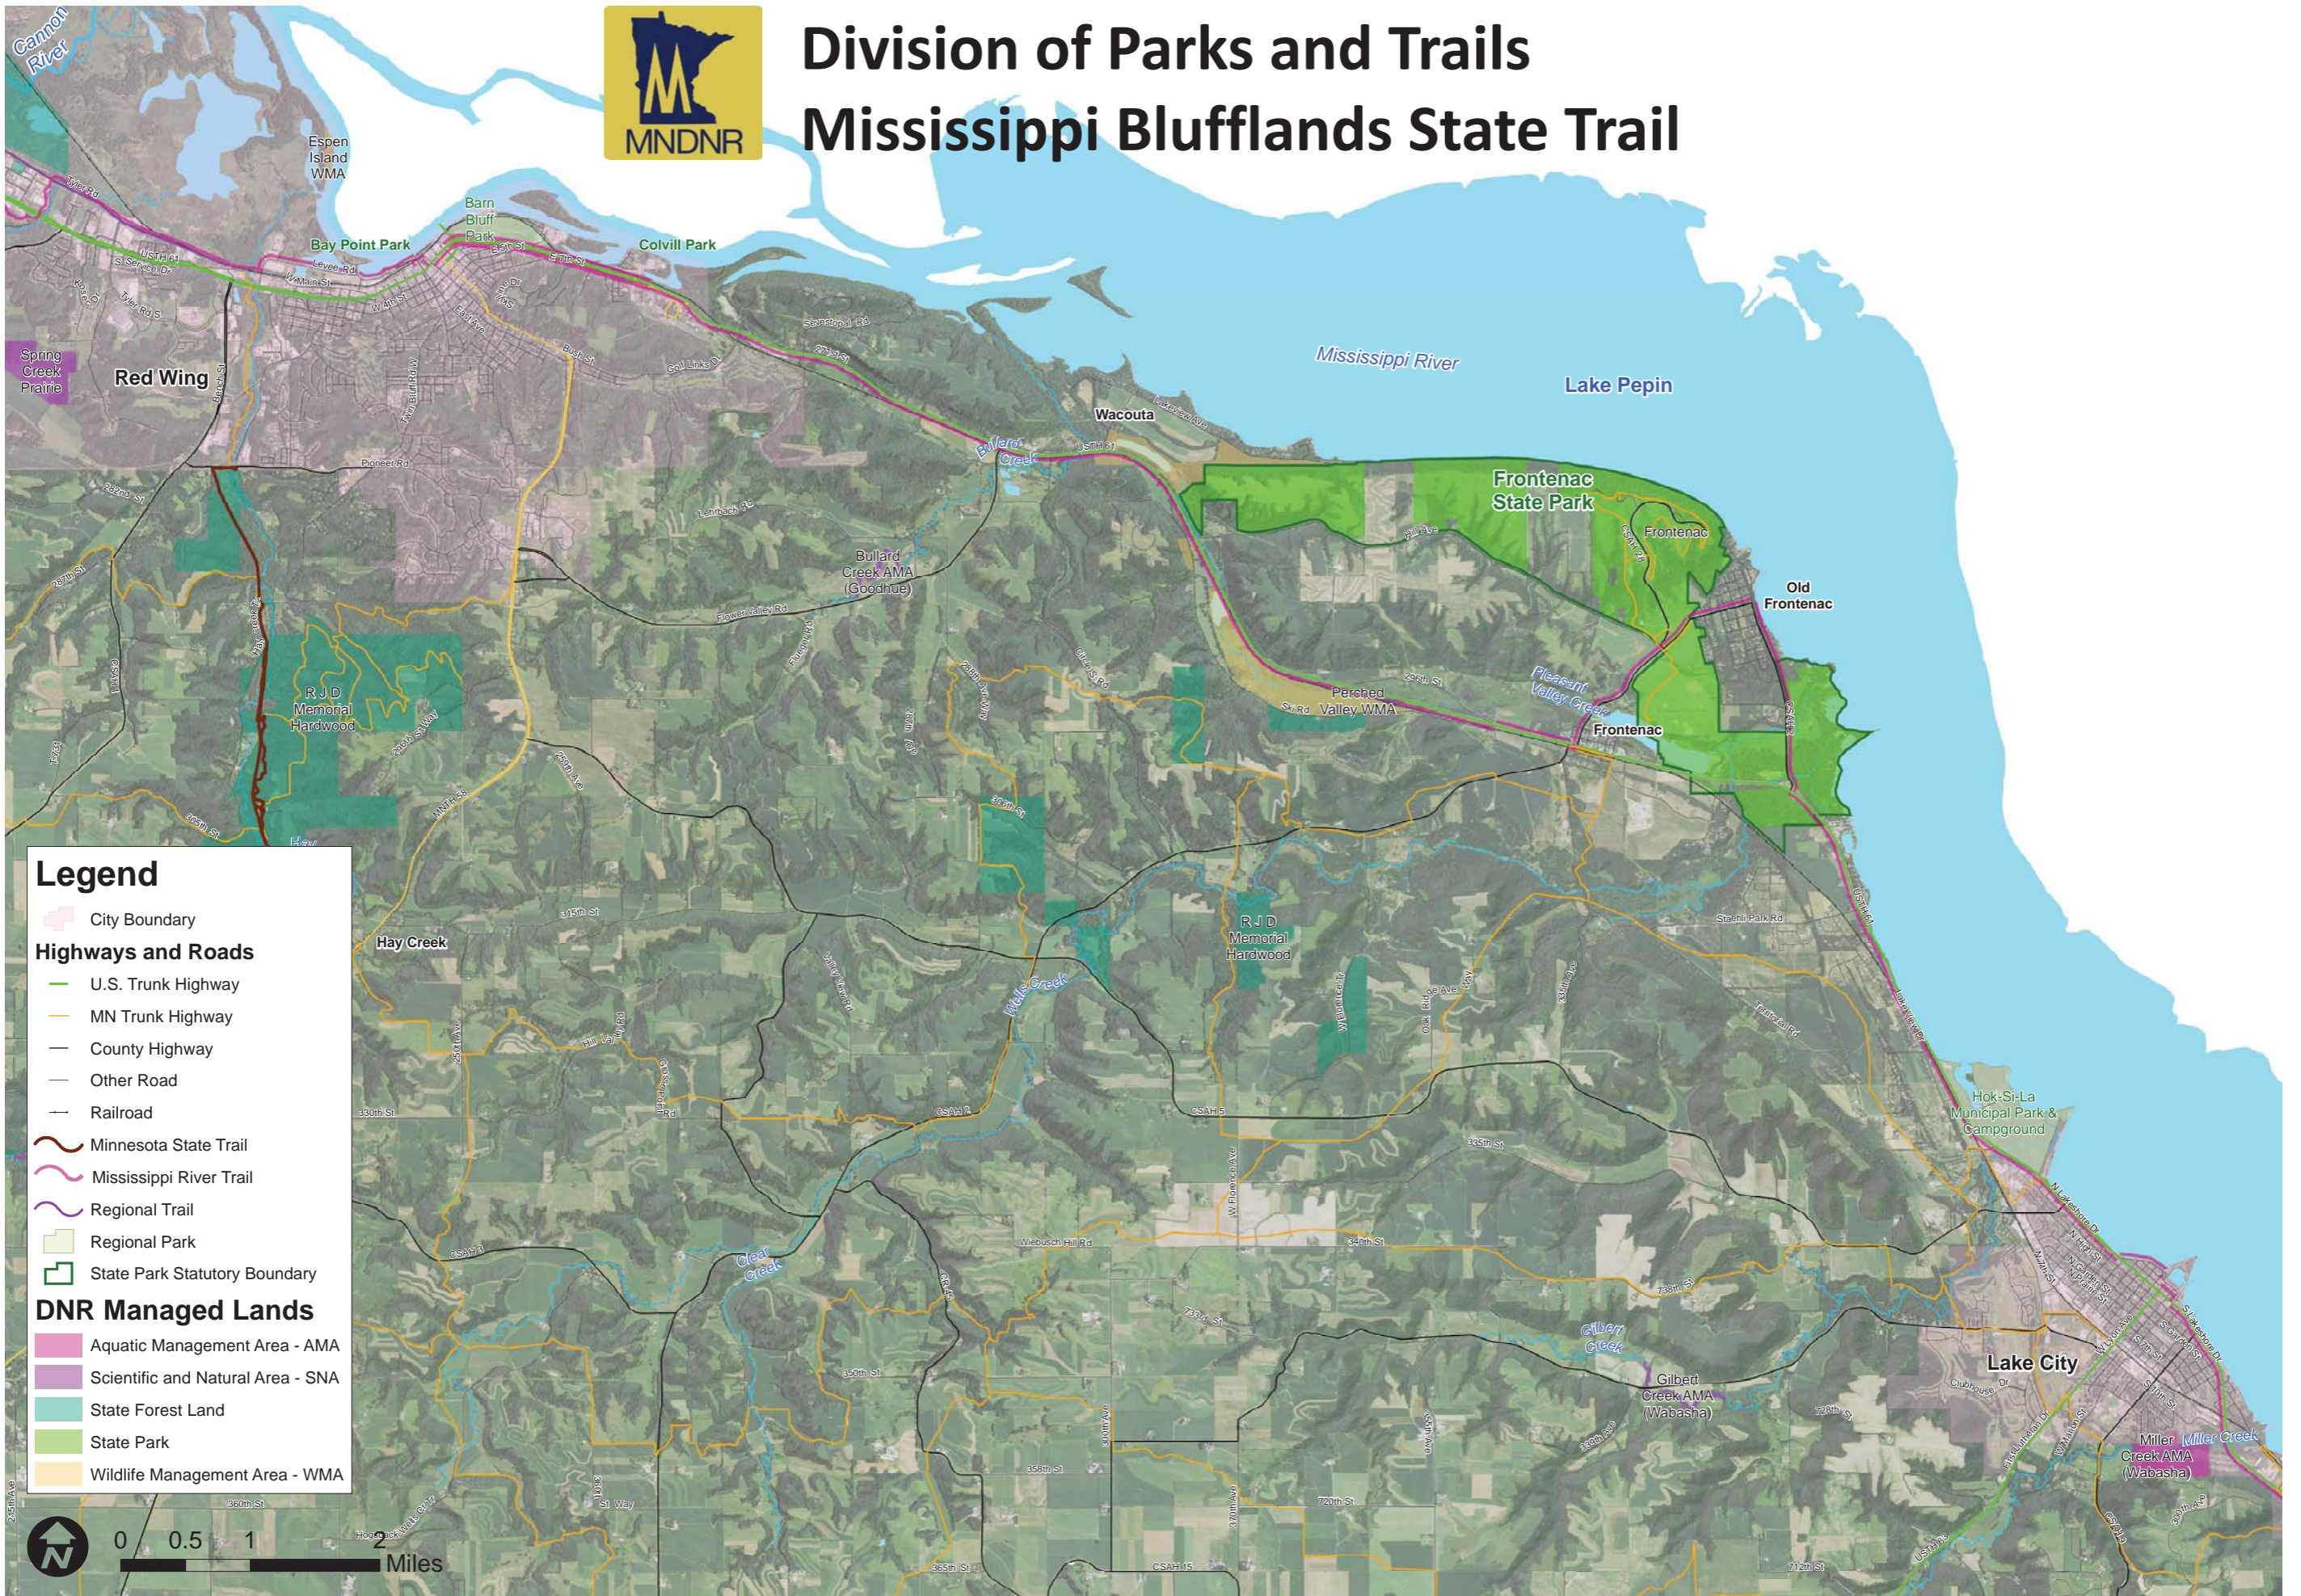

Division of Parks and Trails

Mississippi Blufflands State Trail

Legend

- City Boundary
- Highways and Roads**
 - U.S. Trunk Highway
 - MN Trunk Highway
 - County Highway
 - Other Road
 - Railroad
- Minnesota State Trail
- Mississippi River Trail
- Regional Trail
- Regional Park
- State Park Statutory Boundary
- DNR Managed Lands**
 - Aquatic Management Area - AMA
 - Scientific and Natural Area - SNA
 - State Forest Land
 - State Park
 - Wildlife Management Area - WMA