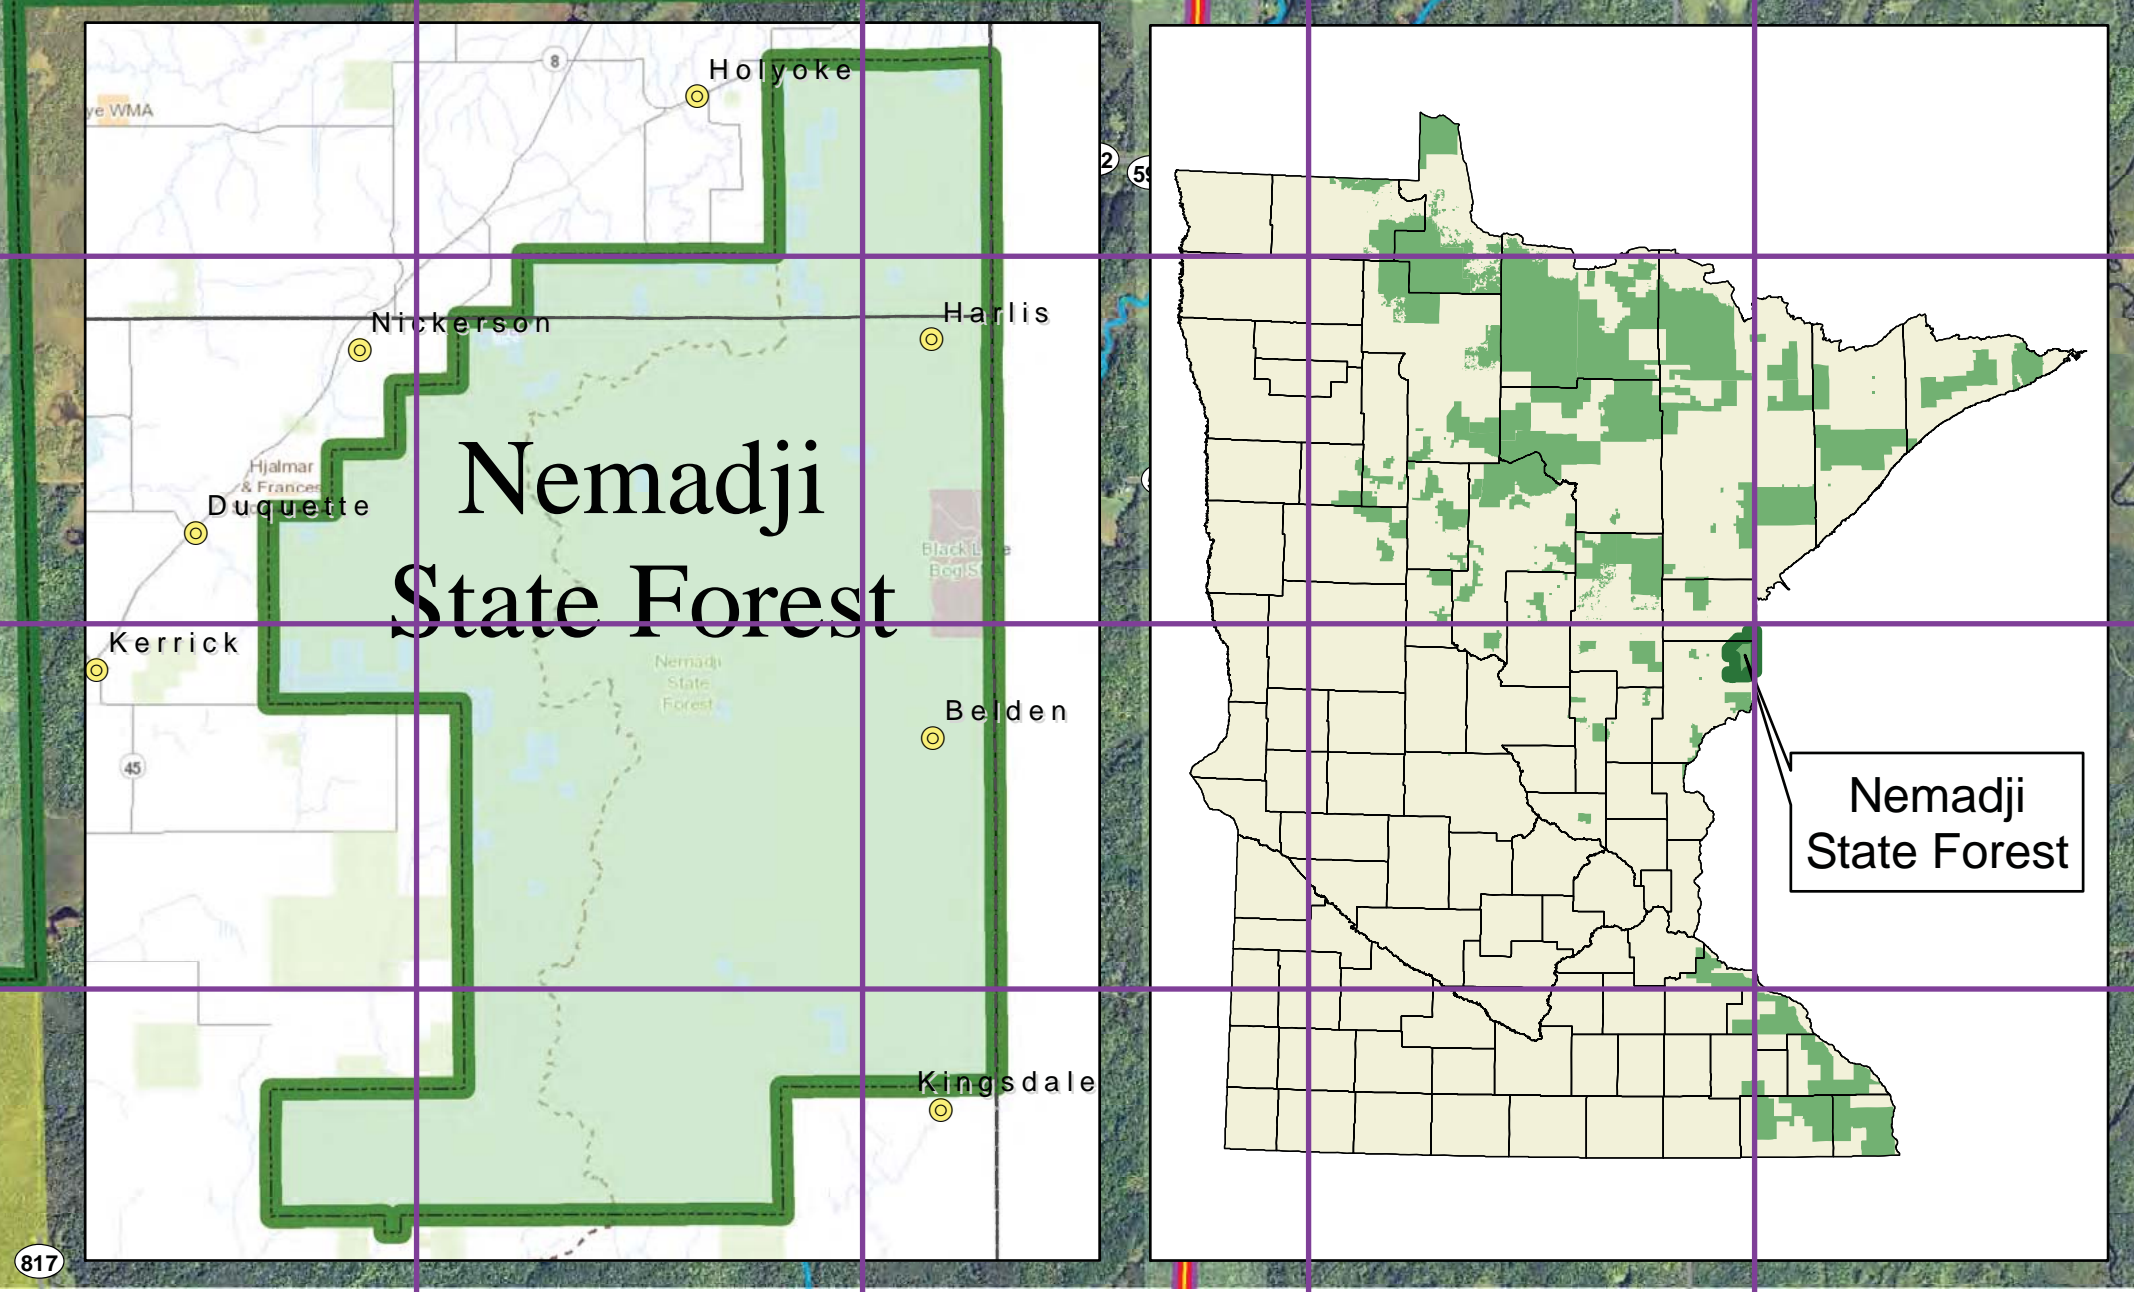

Nemadji State Forest

Gravel pits

Trails with existing uses:

- OHM only
- OHM, ATV1
- OHM, ATV1, ATV2
- OHM, ATV1, ATV2, ORV
- Matthew Lourey State Trail
- State Forest Roads (open to all motor vehicles unless posted closed)

Trails with proposed changes:

- OHM only
- OHM, ATV1
- OHM, ATV1, ATV2
- OHM, ATV1, ATV2, ORV
- ORV only
- Proposed change from OHM and ATV Classes 1 & 2 to ORV only
- Proposed Undesignate
- Proposed Hunter Walker Trail
- "Conceptual" route
- Proposed Special Management Area
- State Forest Boundaries
- Trust Fund Lands
- Other DNR Lands
- County Lands

Nemadji State Forest