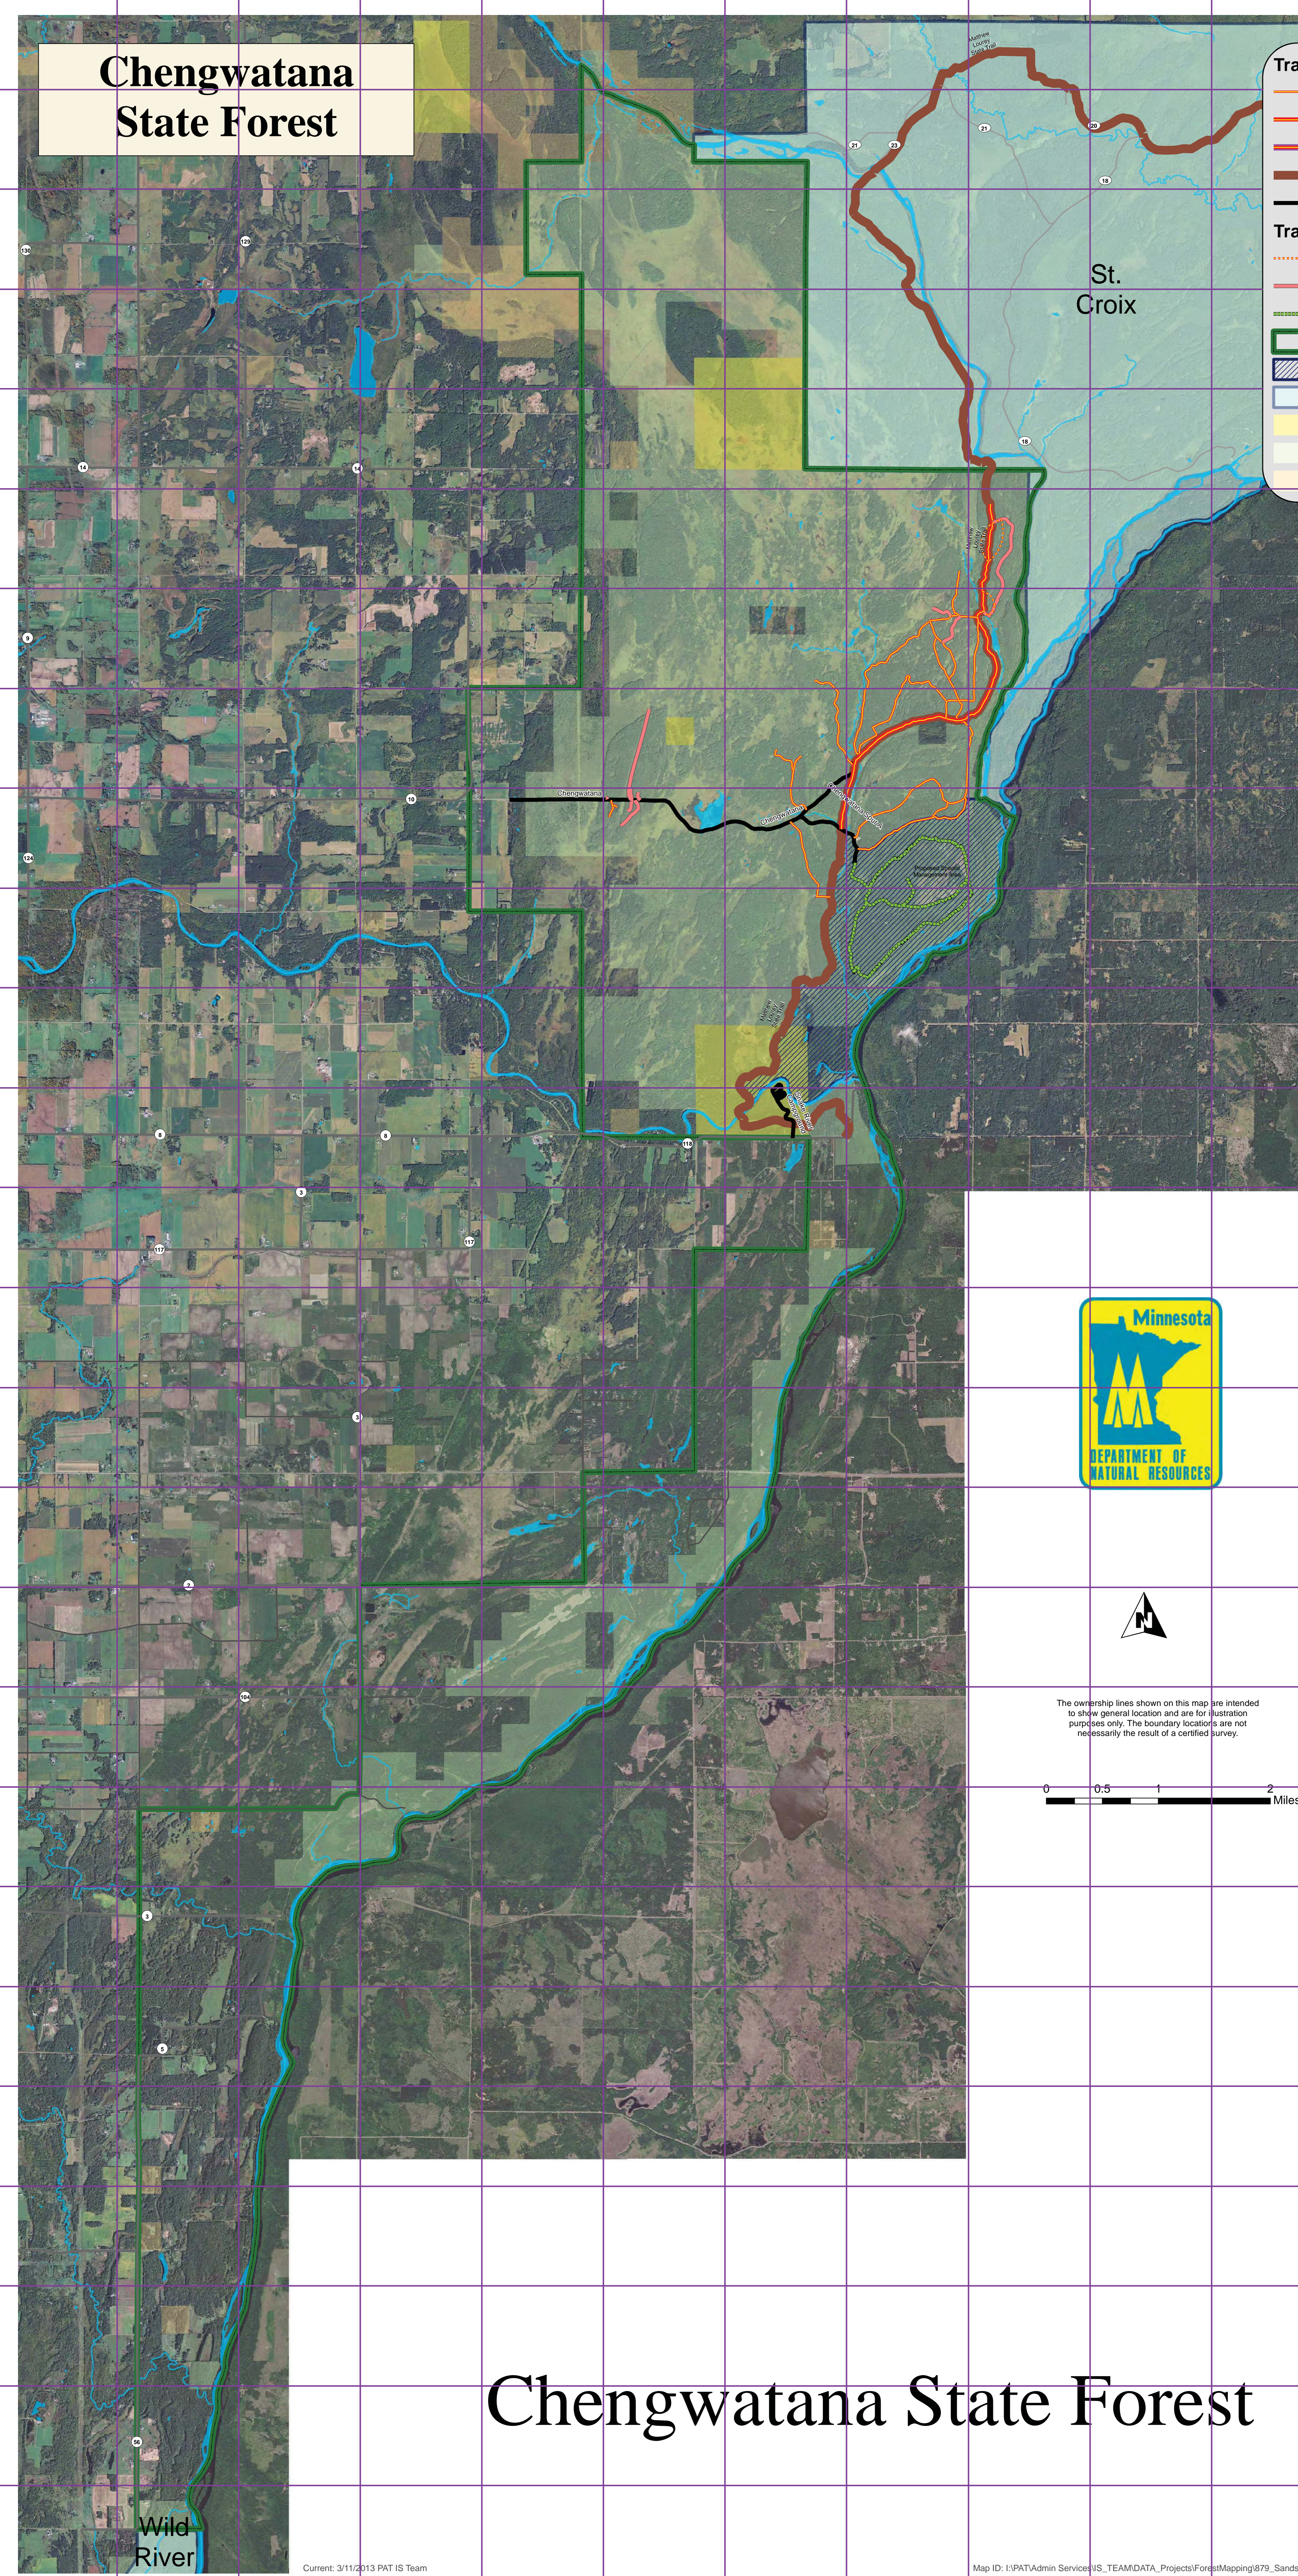

Chengwatana State Forest

Trails with existing uses:

- OHM, ATV1
- OHM, ATV1, ATV2
- OHM, ATV1, ATV2, ORV
- Matthew Lourey State Trail
- State Forest Roads (open to all motor vehicles unless posted closed)

Trails with proposed changes:

- OHM, ATV1
- Proposed Undesignate
- Proposed Hunter Walker Trail

Other Features:

- State Forest Boundaries
- Proposed Special Management Area
- State Parks
- Trust Fund Lands
- Other DNR Lands
- County Lands

The ownership lines shown on this map are intended to show general location and are for illustration purposes only. The boundary locations are not necessarily the result of a certified survey.

0 0.5 1 2 Miles

Chengwatana State Forest