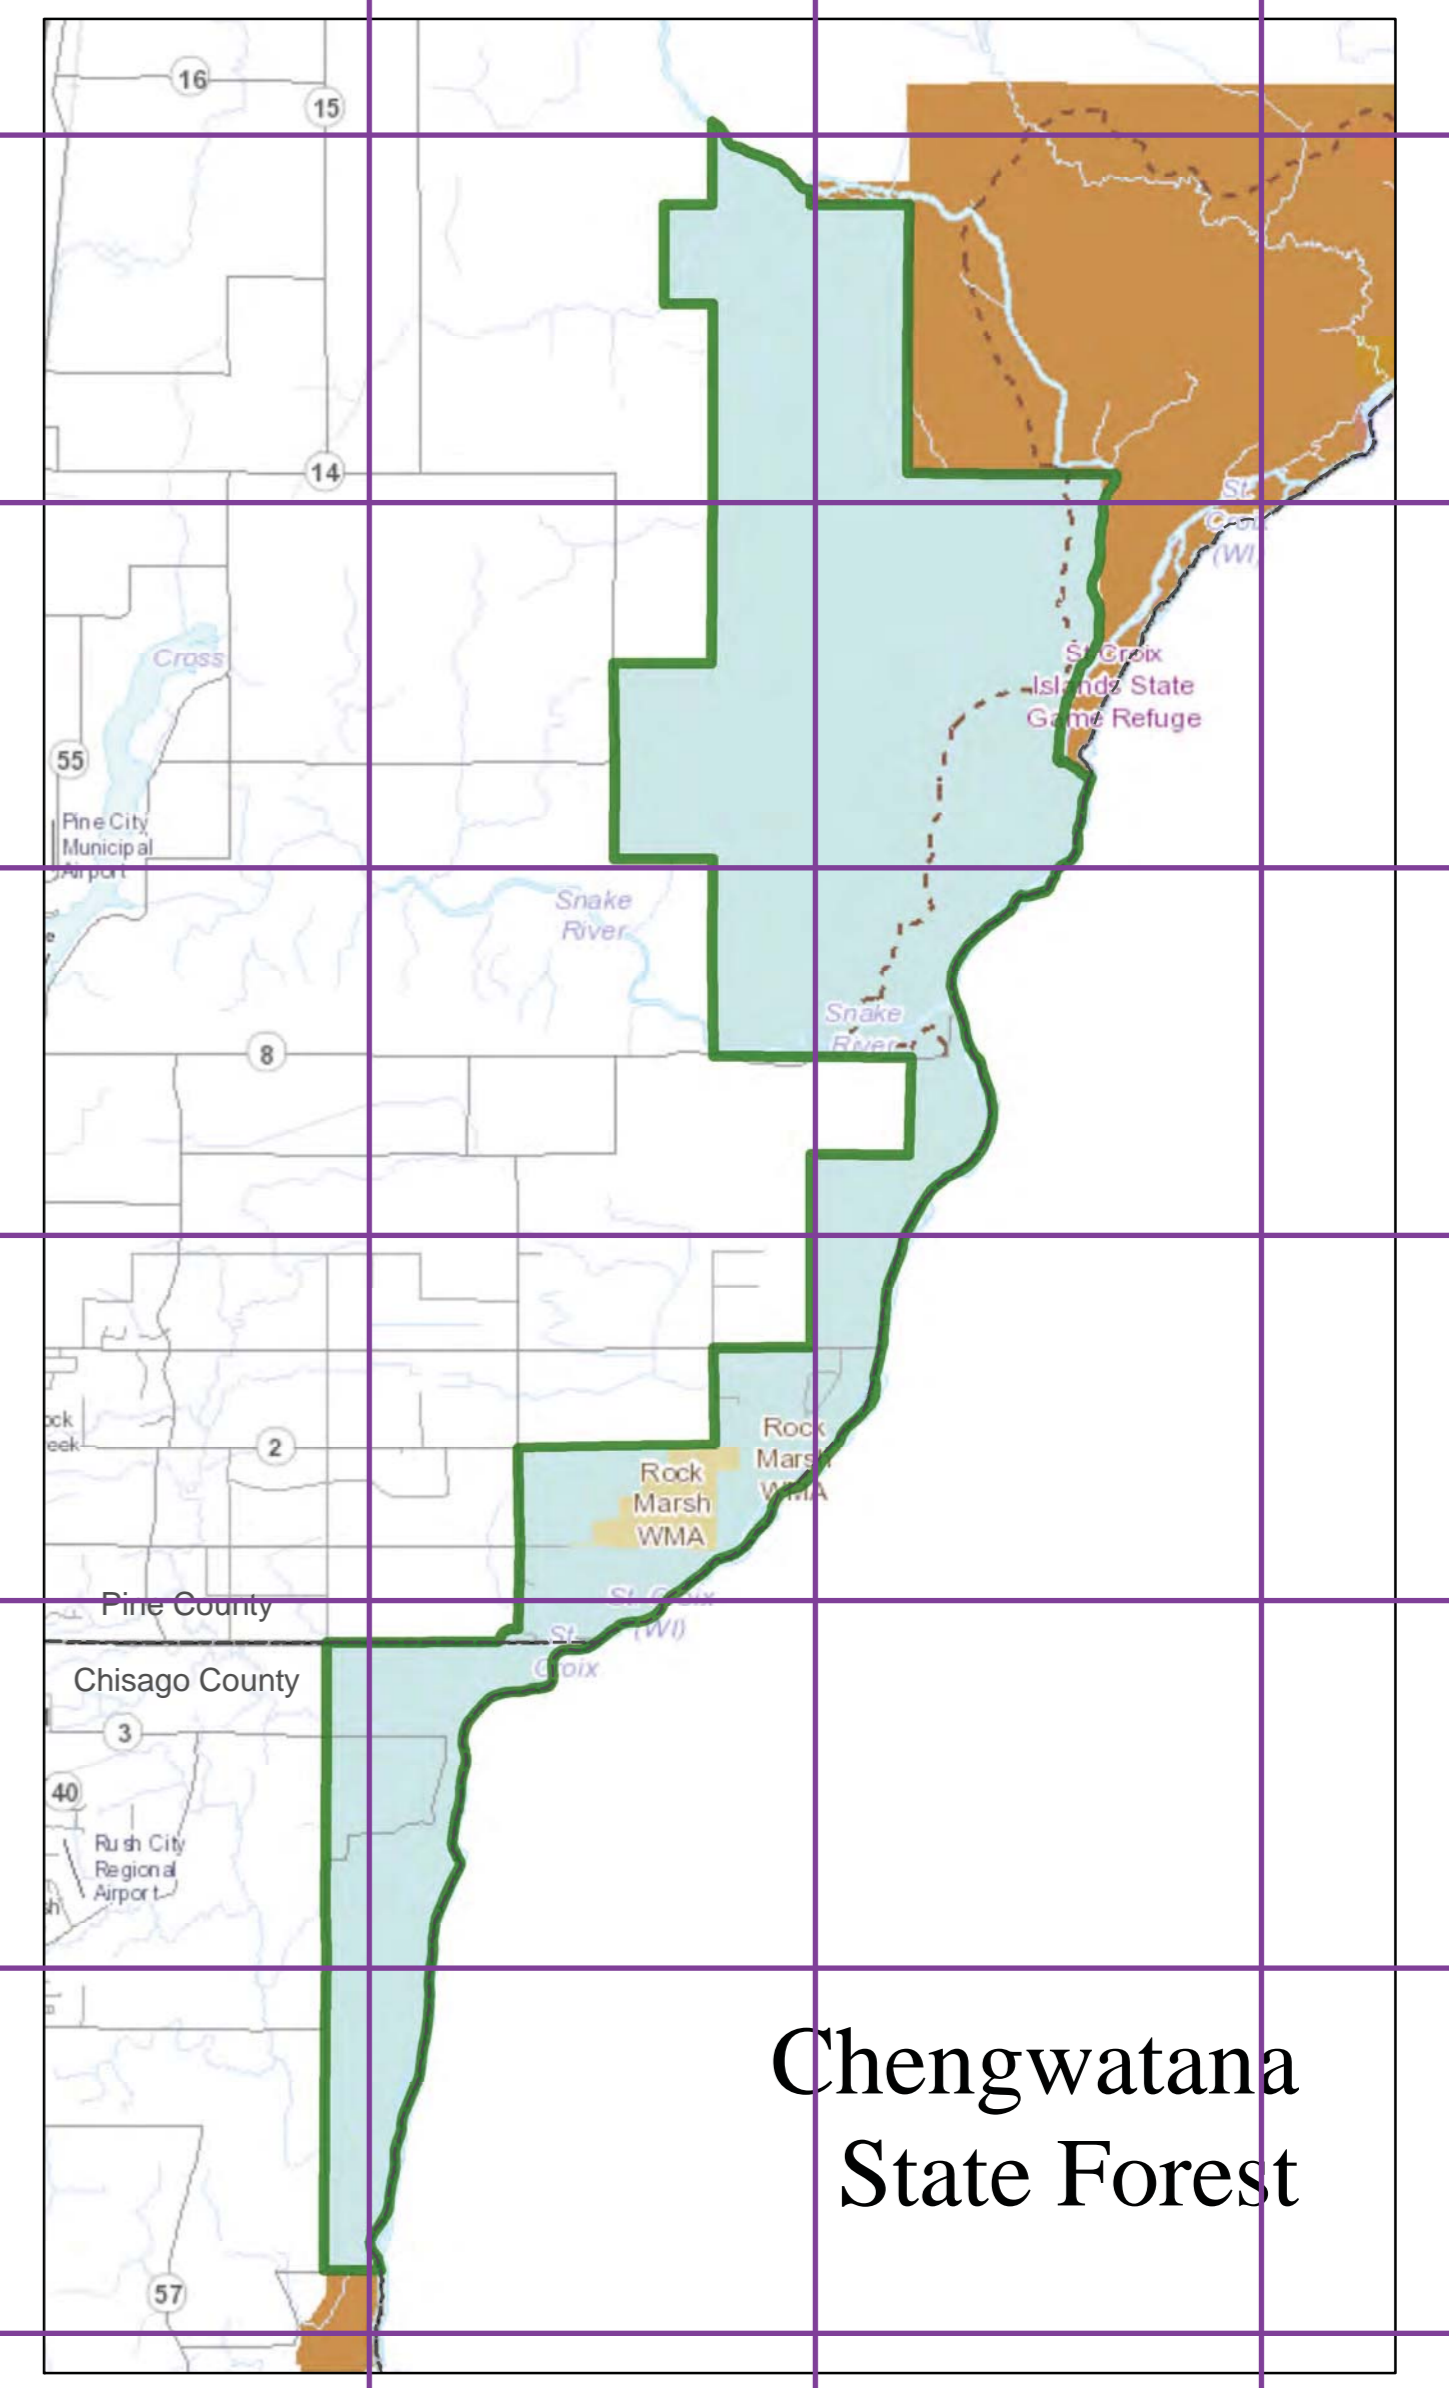

Chengwatana State Forest

Trails with existing uses:

- OHM, ATV1
- OHM, ATV1, ATV2
- OHM, ATV1, ATV2, ORV
- Matthew Lourey State Trail
- State Forest Roads (open to all motor vehicles unless posted closed)

Trails with proposed changes:

- OHM, ATV1
- Proposed Undesignate
- Proposed Hunter Walker Trail

Other Features:

- State Forest Boundaries
- Proposed Special Management Area
- State Parks
- Trust Fund Lands
- Other DNR Lands
- County Lands

The ownership lines shown on this map are intended to show general location and are for illustration purposes only. The boundary locations are not necessarily the result of a certified survey.

0 0.5 1 2 Miles

Chengwatana State Forest