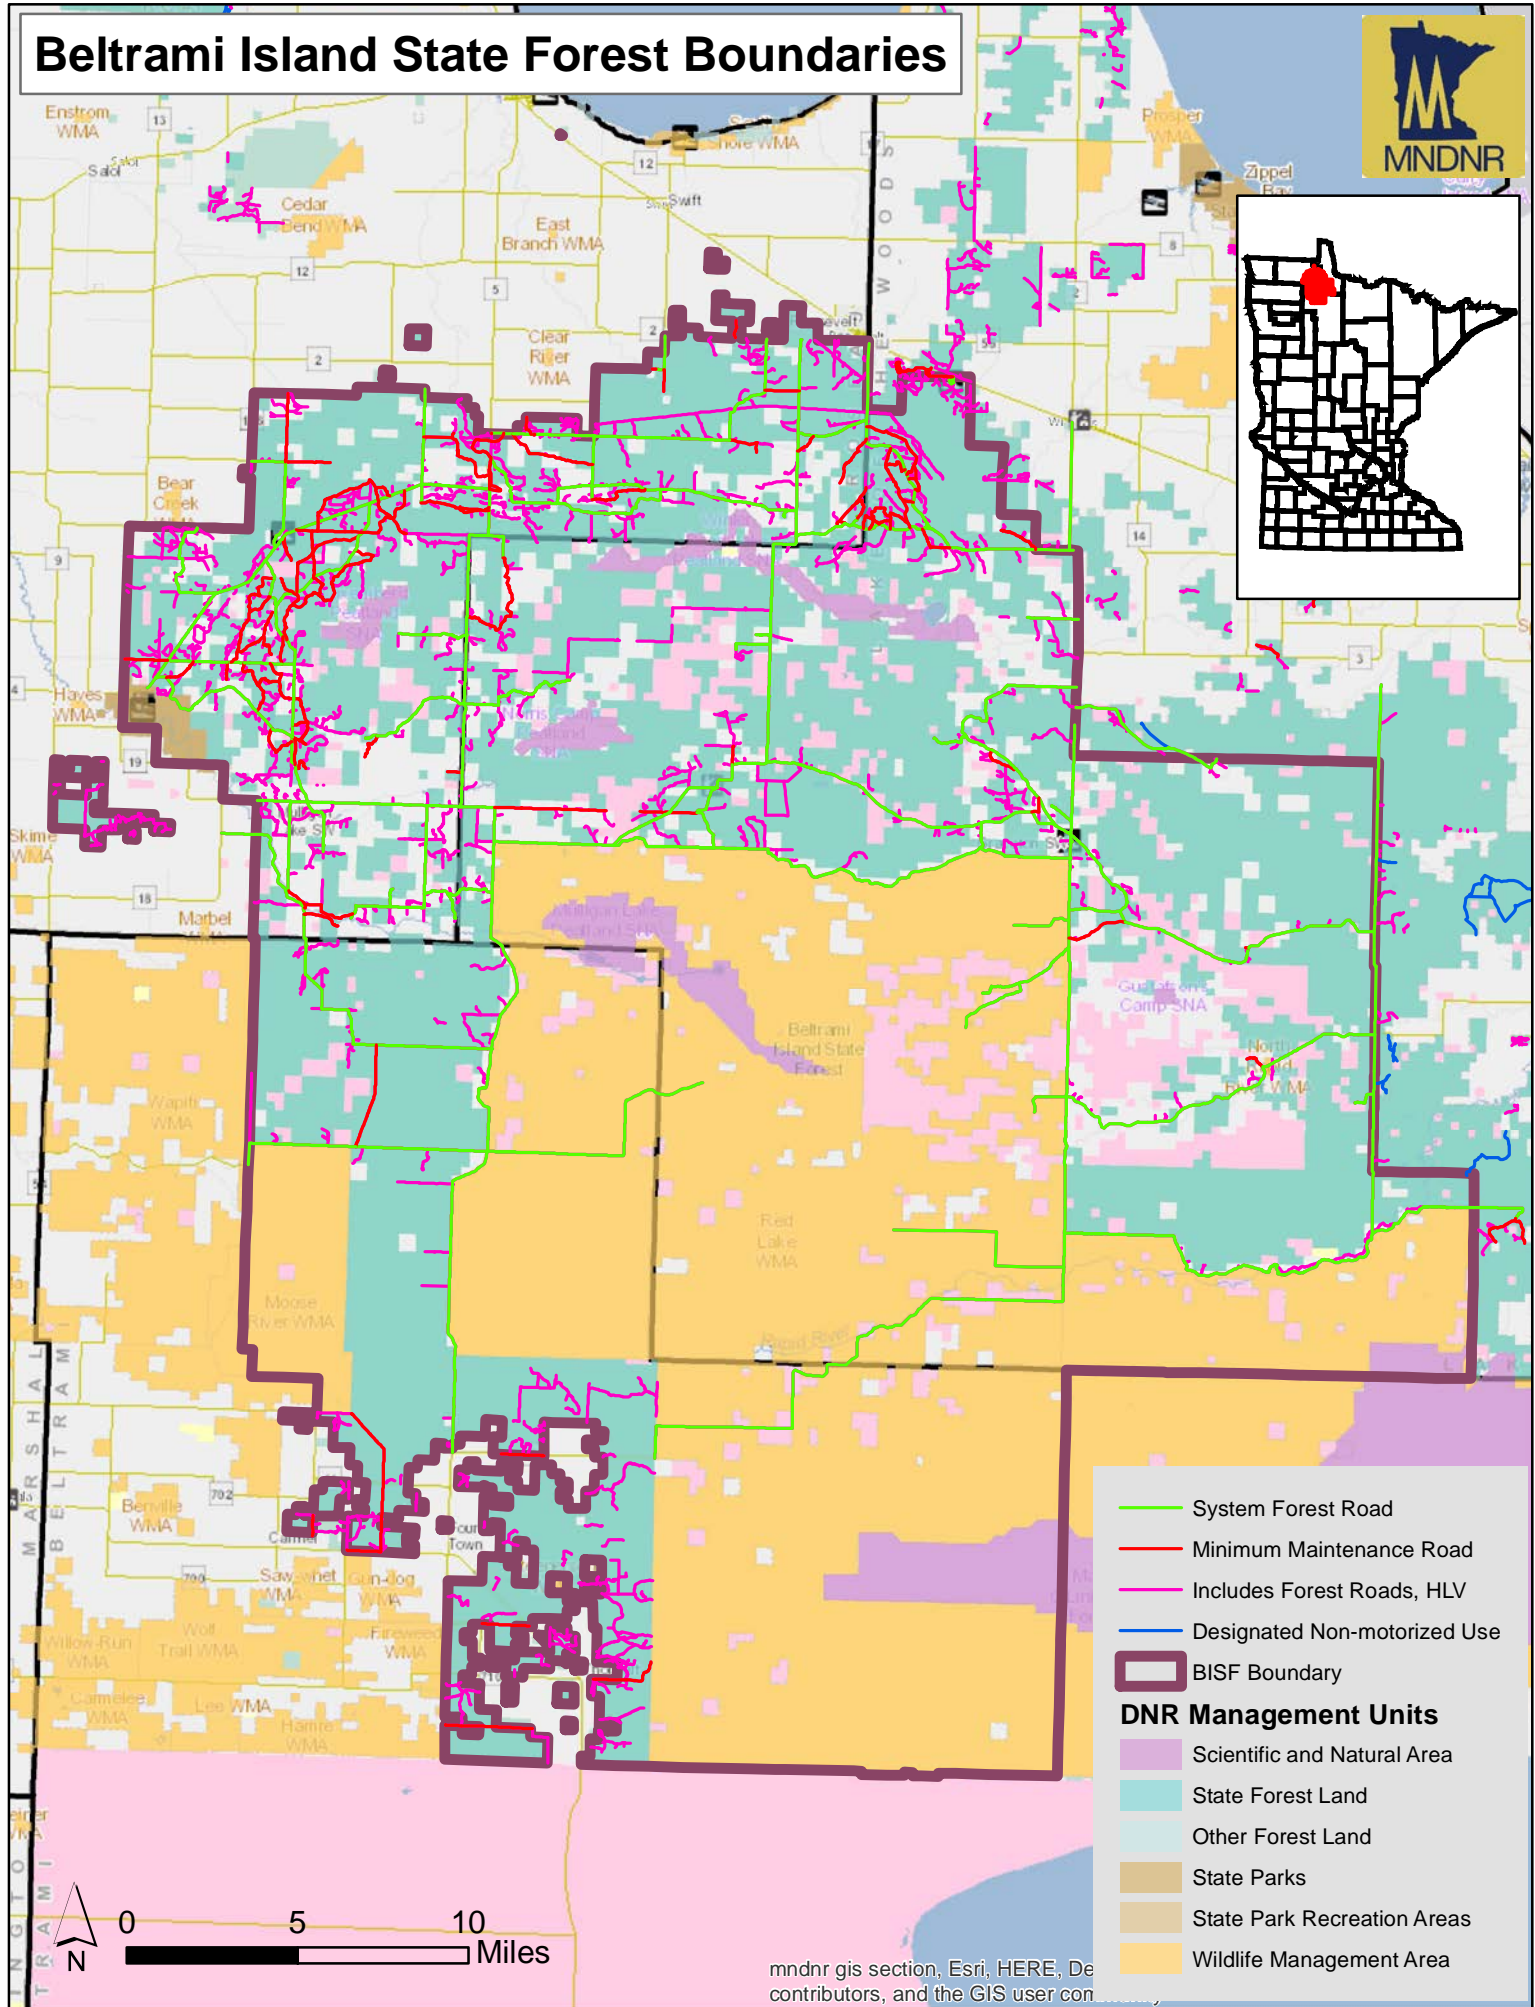

Beltrami Island State Forest Boundaries

- System Forest Road
- Minimum Maintenance Road
- Includes Forest Roads, HLV
- Designated Non-motorized Use
- BISF Boundary
- DNR Management Units**
- Scientific and Natural Area
- State Forest Land
- Other Forest Land
- State Parks
- State Park Recreation Areas
- Wildlife Management Area

mndnr gis section, Esri, HERE, De contributors, and the GIS user con