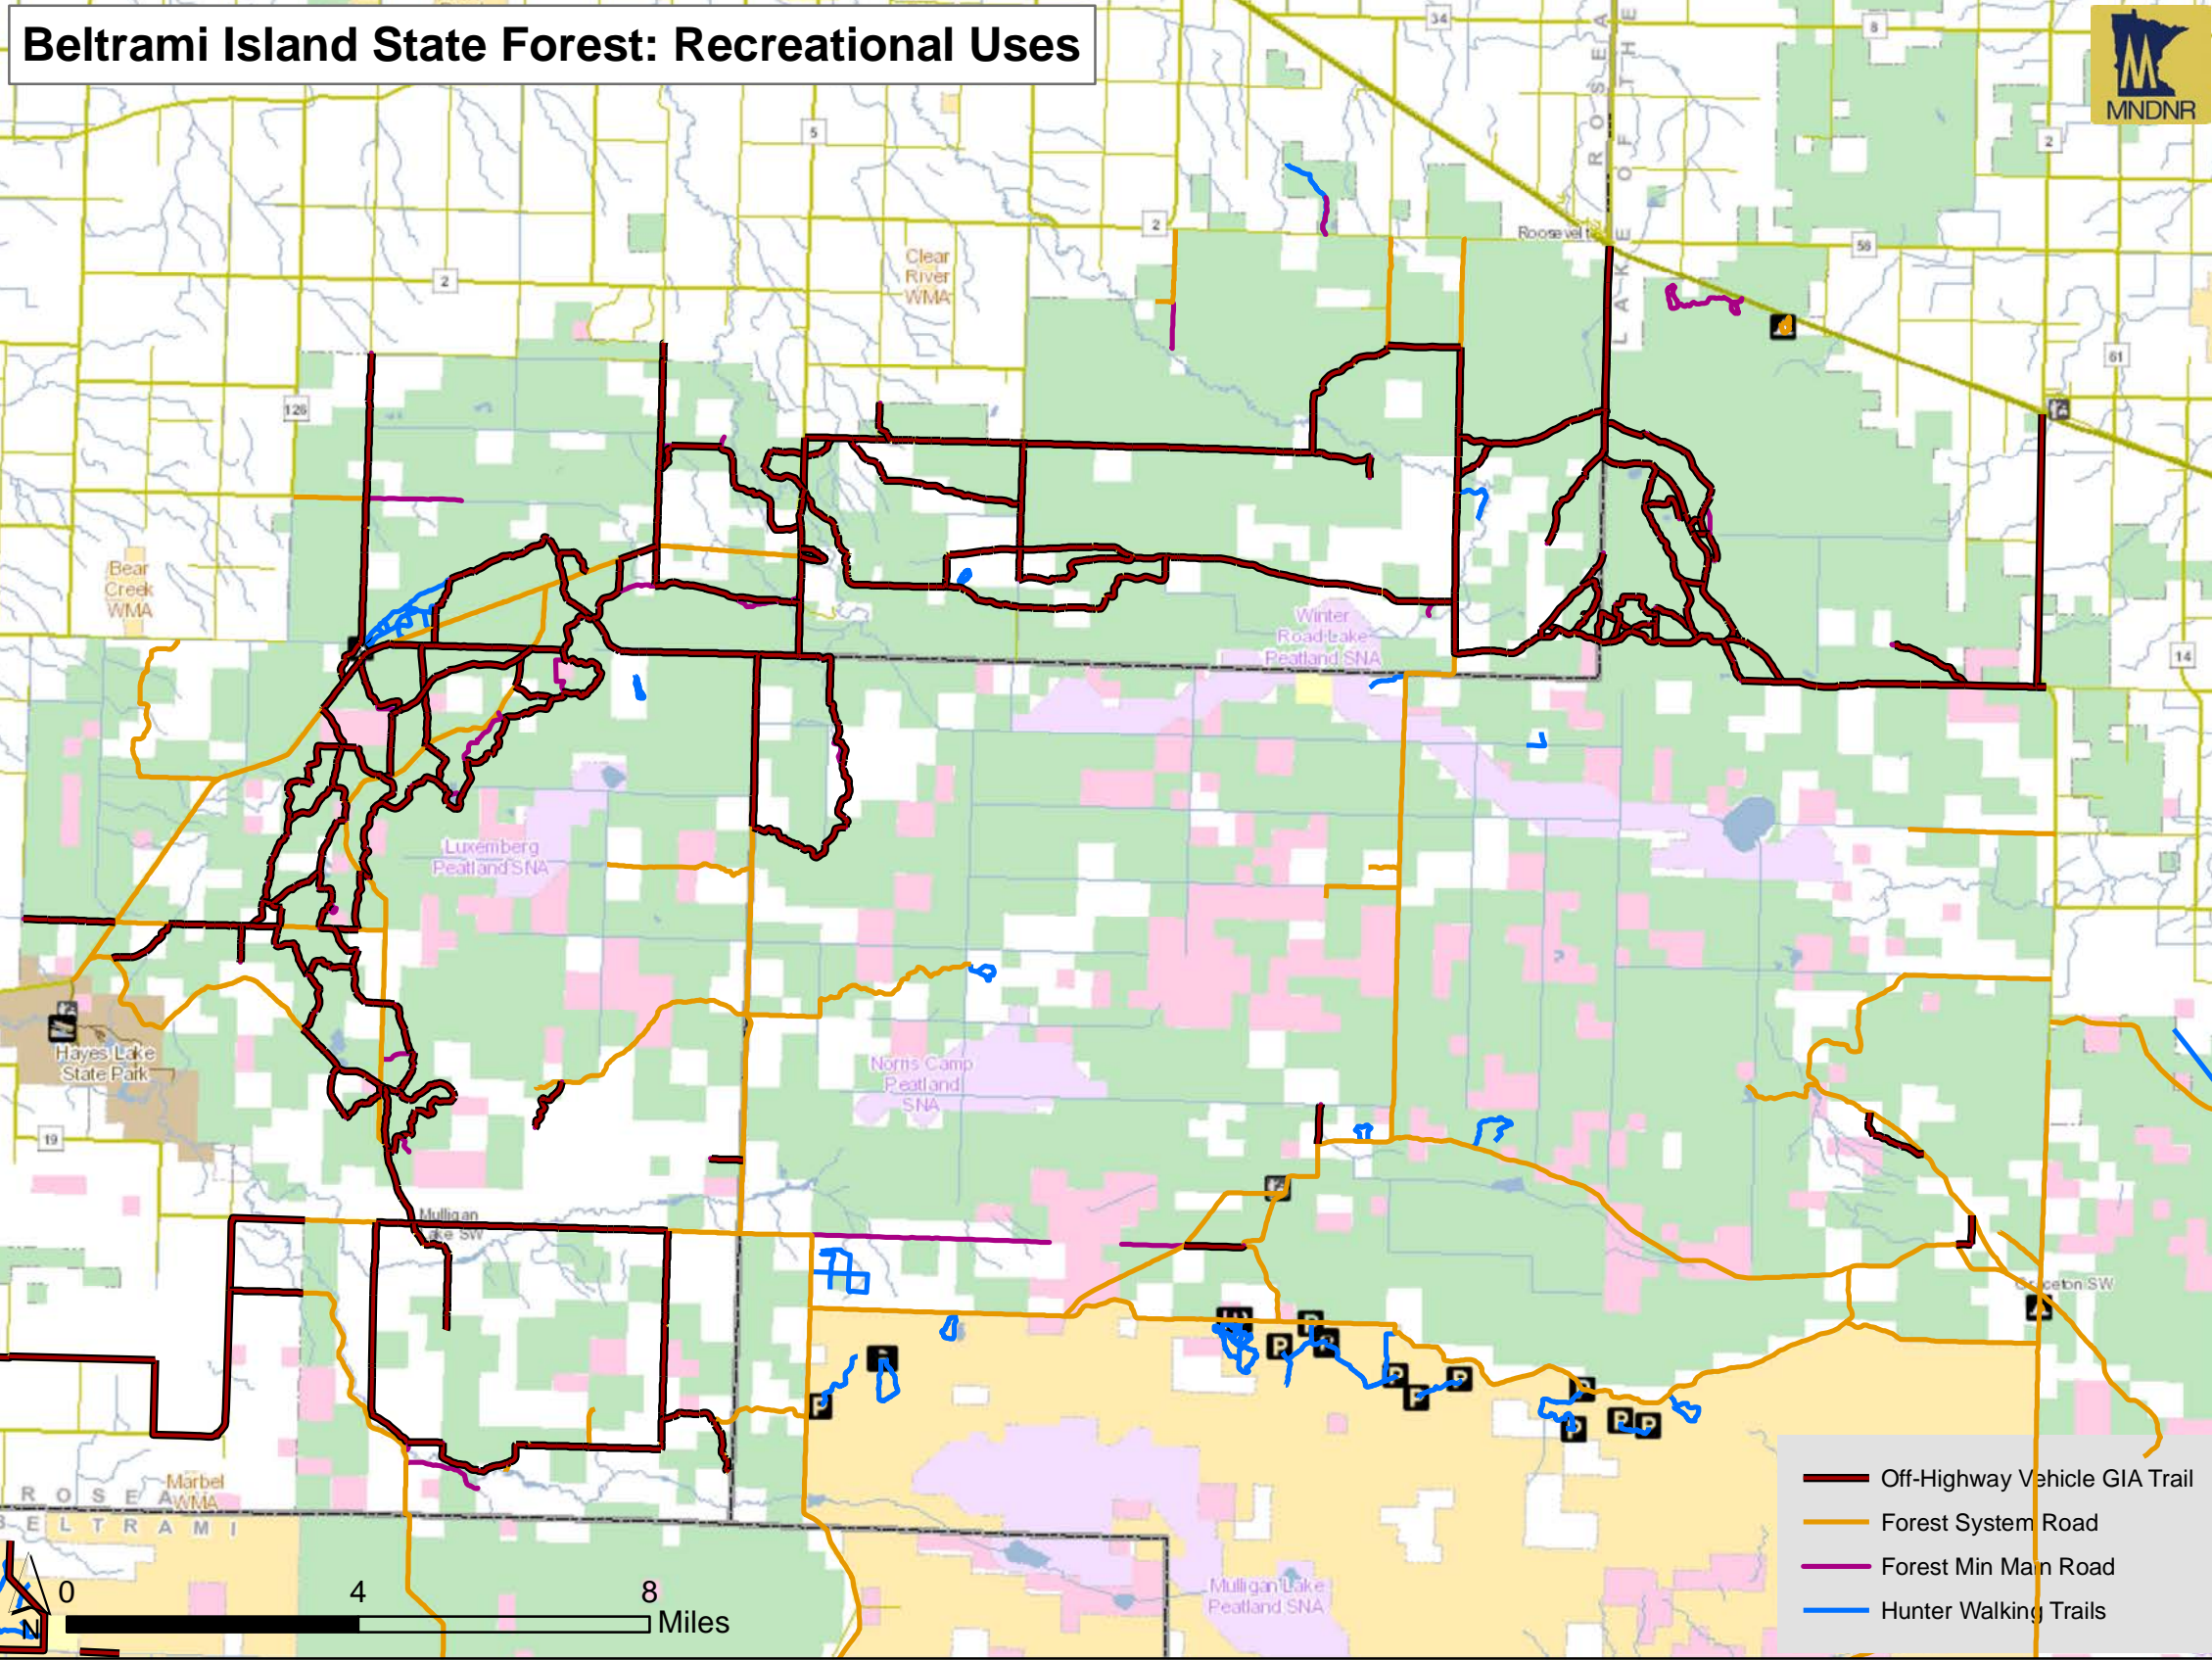

# Beltrami Island State Forest: Recreational Uses

- Off-Highway Vehicle GIA Trail
- Forest System Road
- Forest Min Main Road
- Hunter Walking Trails