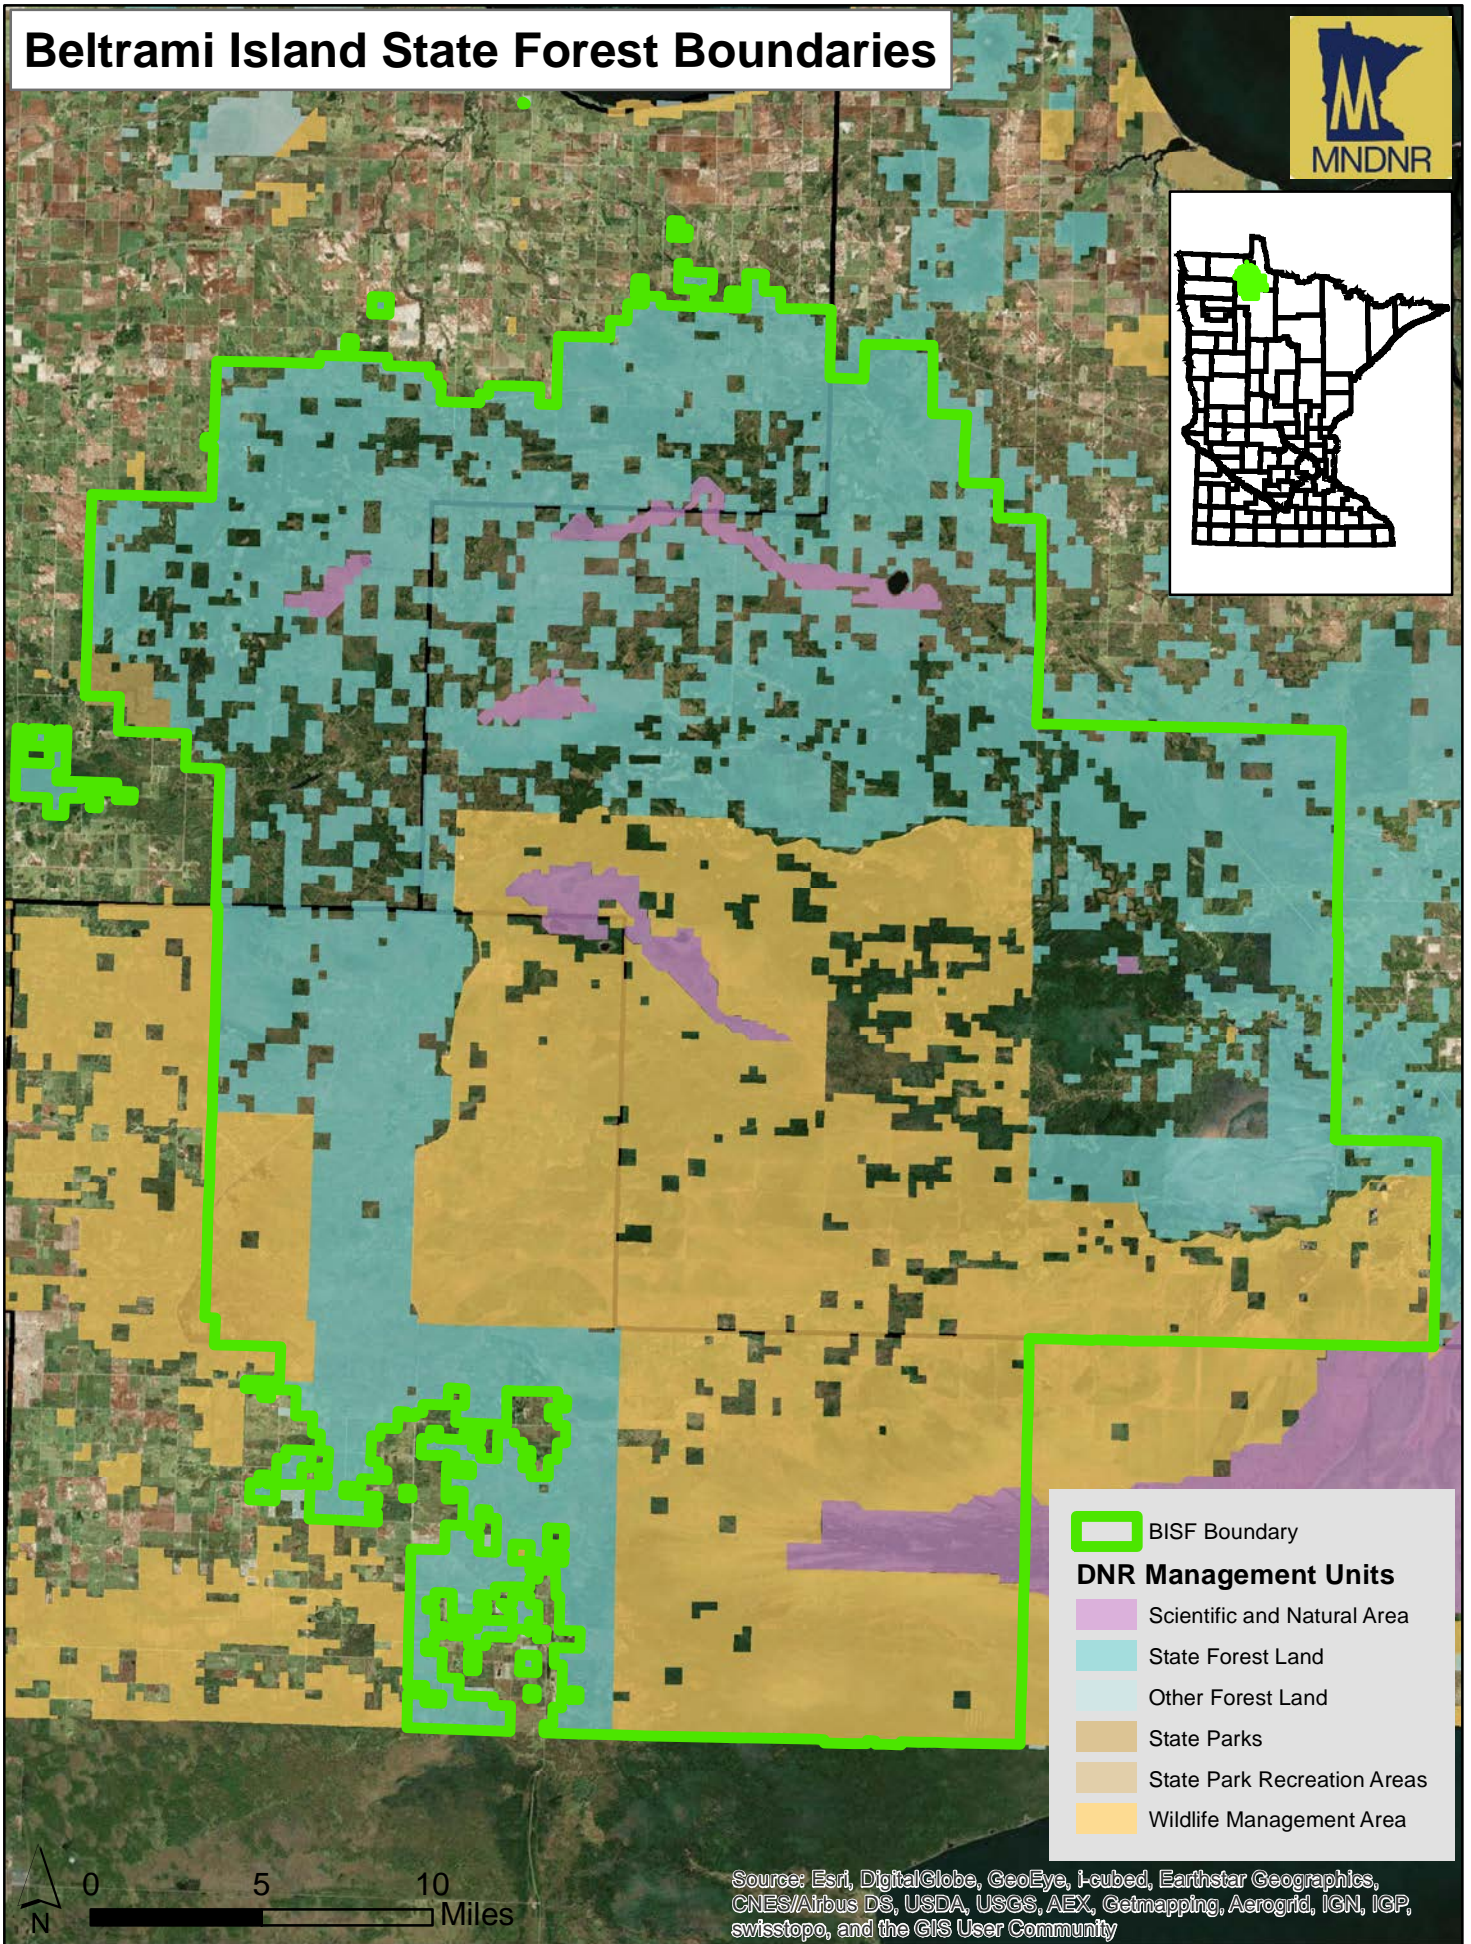

Beltrami Island State Forest Boundaries

 BISF Boundary

DNR Management Units

-  Scientific and Natural Area
-  State Forest Land
-  Other Forest Land
-  State Parks
-  State Park Recreation Areas
-  Wildlife Management Area

Source: Esri, DigitalGlobe, GeoEye, i-cubed, Earthstar Geographics, CNES/Airbus DS, USDA, USGS, AEX, Getmapping, Aerogrid, IGN, IGP, swisstopo, and the GIS User Community