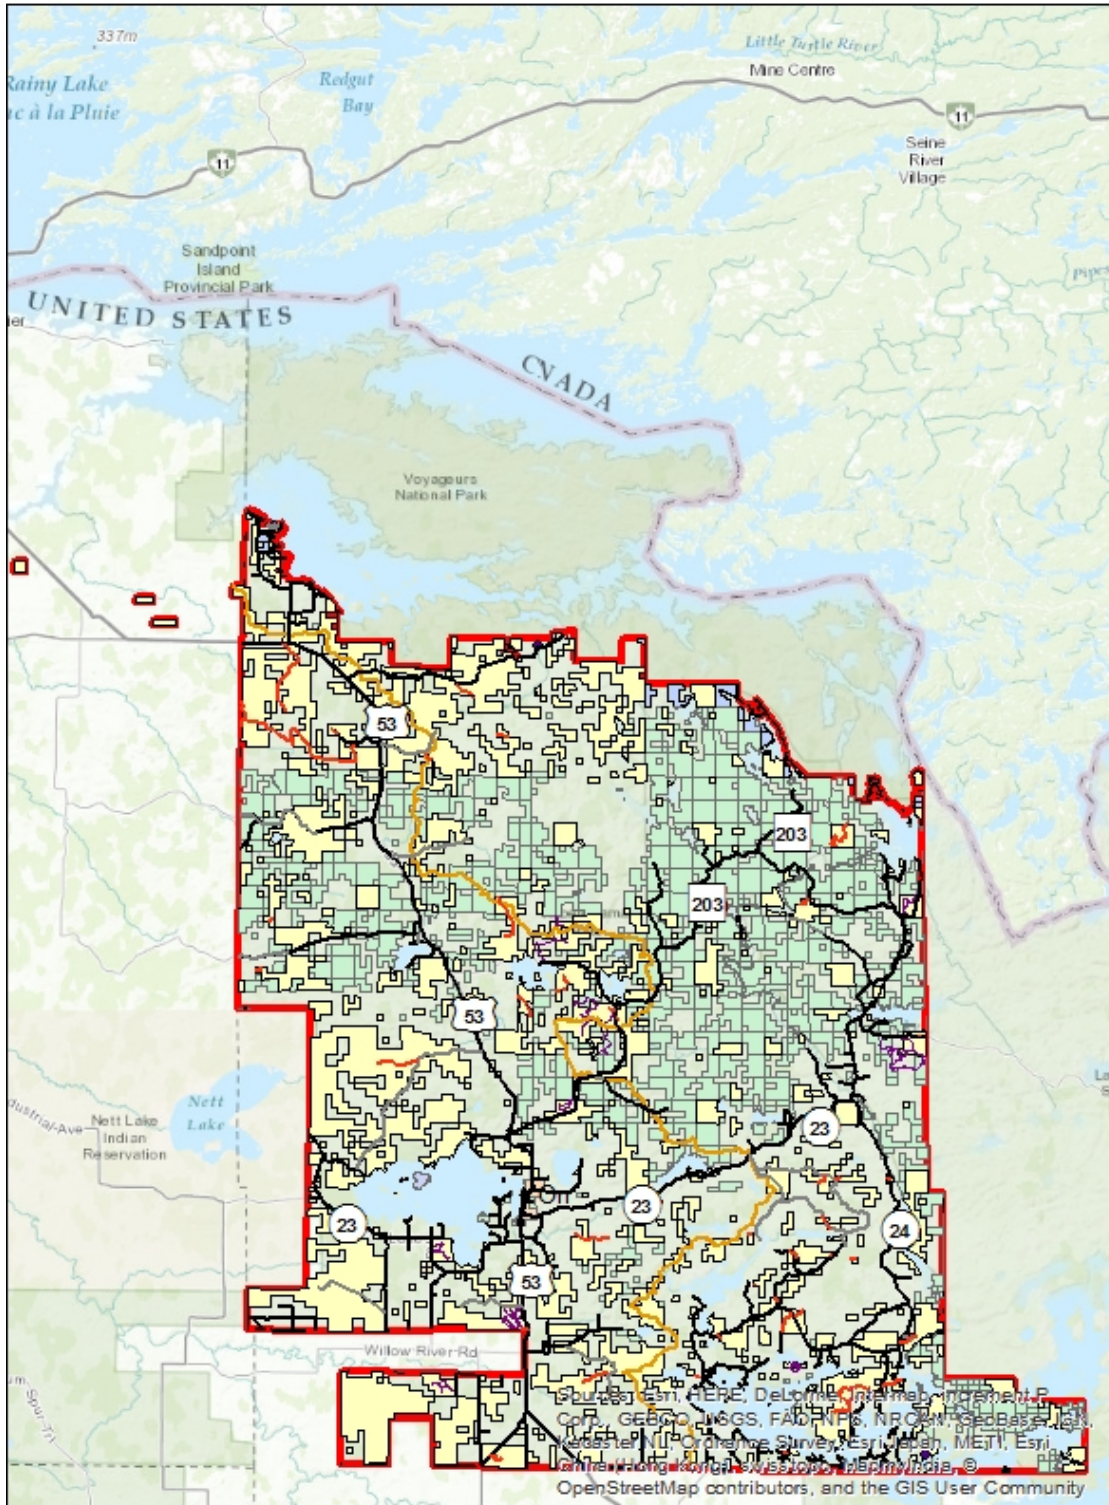

Kabetogama State Forest

Legend

- | | | | |
|-----------------------------|-------------------------|---------------------------------|-------------------------------|
| Ownership/Boundaries | City | Roads/Trails/Facilities | Arrowhead State Trail |
| St. Louis County | Kabetogama State Forest | Minimum Maintenance Forest Road | Hunter Walking Trails |
| National Park Service | | System Forest Road | DNR Campgrounds/Day Use Areas |
| US Forest Service | | Public Roads | |
| DNR Land | | | |
| Scientific & Natural Area | | | |

The State of Minnesota and the Minnesota Department of Natural Resources makes no representations or warranties expressed or implied, with respect to the use of maps or geographic data provided herewith regardless of its format or the means of its transmission. There is no guarantee or representation to the user as to the accuracy, currency, suitability, or reliability of this data for any purpose. The user accepts the data "as is." The State of Minnesota assumes no responsibility for loss or damage incurred as a result of any user reliance on this data. All maps and other material provided herein are protected by copyright.