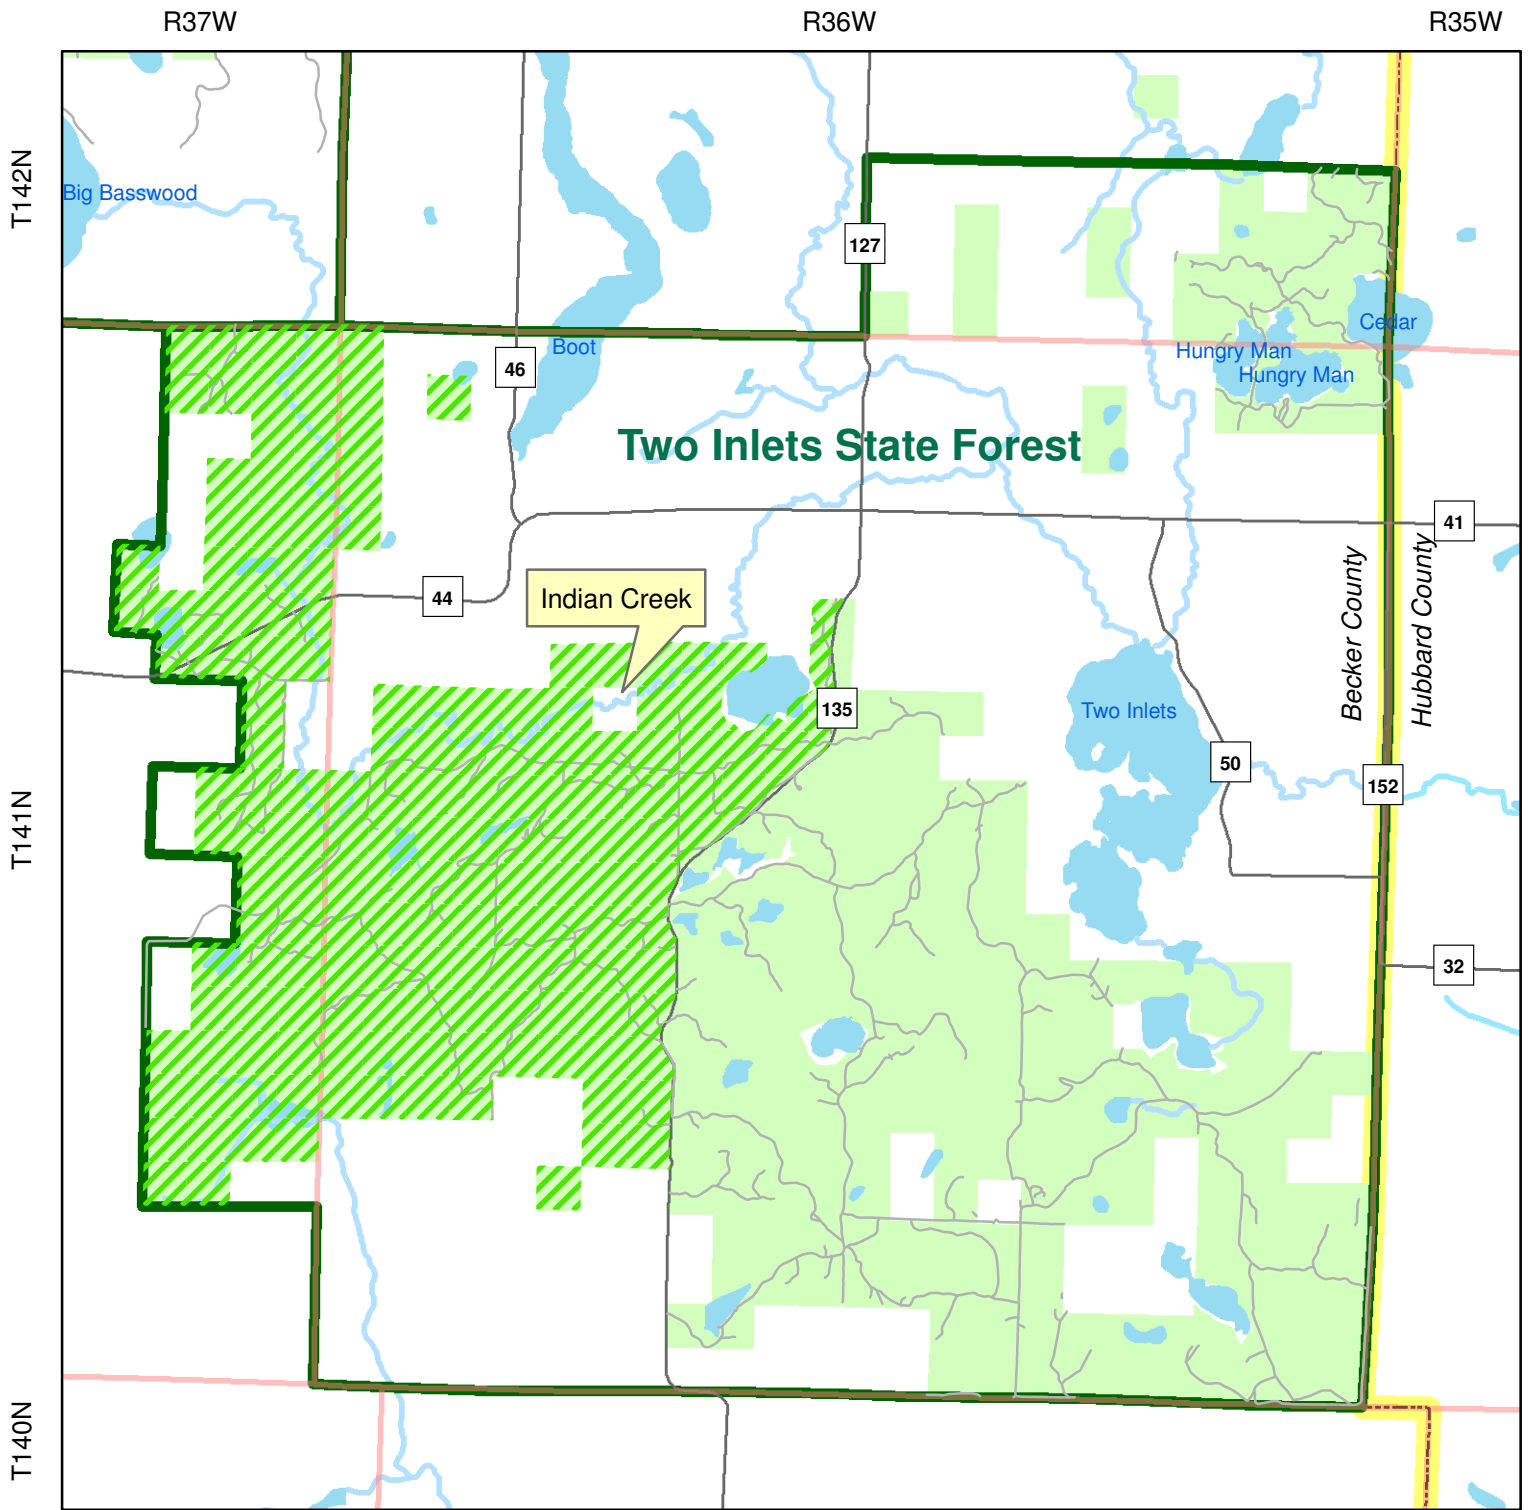

Exhibit A: Area with Limitations on Off-trail and Non-designated Trail Use (MN Statutes 84.926, Subd. 5)

-  Area with Limitations
-  PLS Townships
-  Major Roads
-  State Forest Boundaries
-  Major Rivers and Streams
-  Major Lakes
-  State Forest Lands
-  County Boundaries