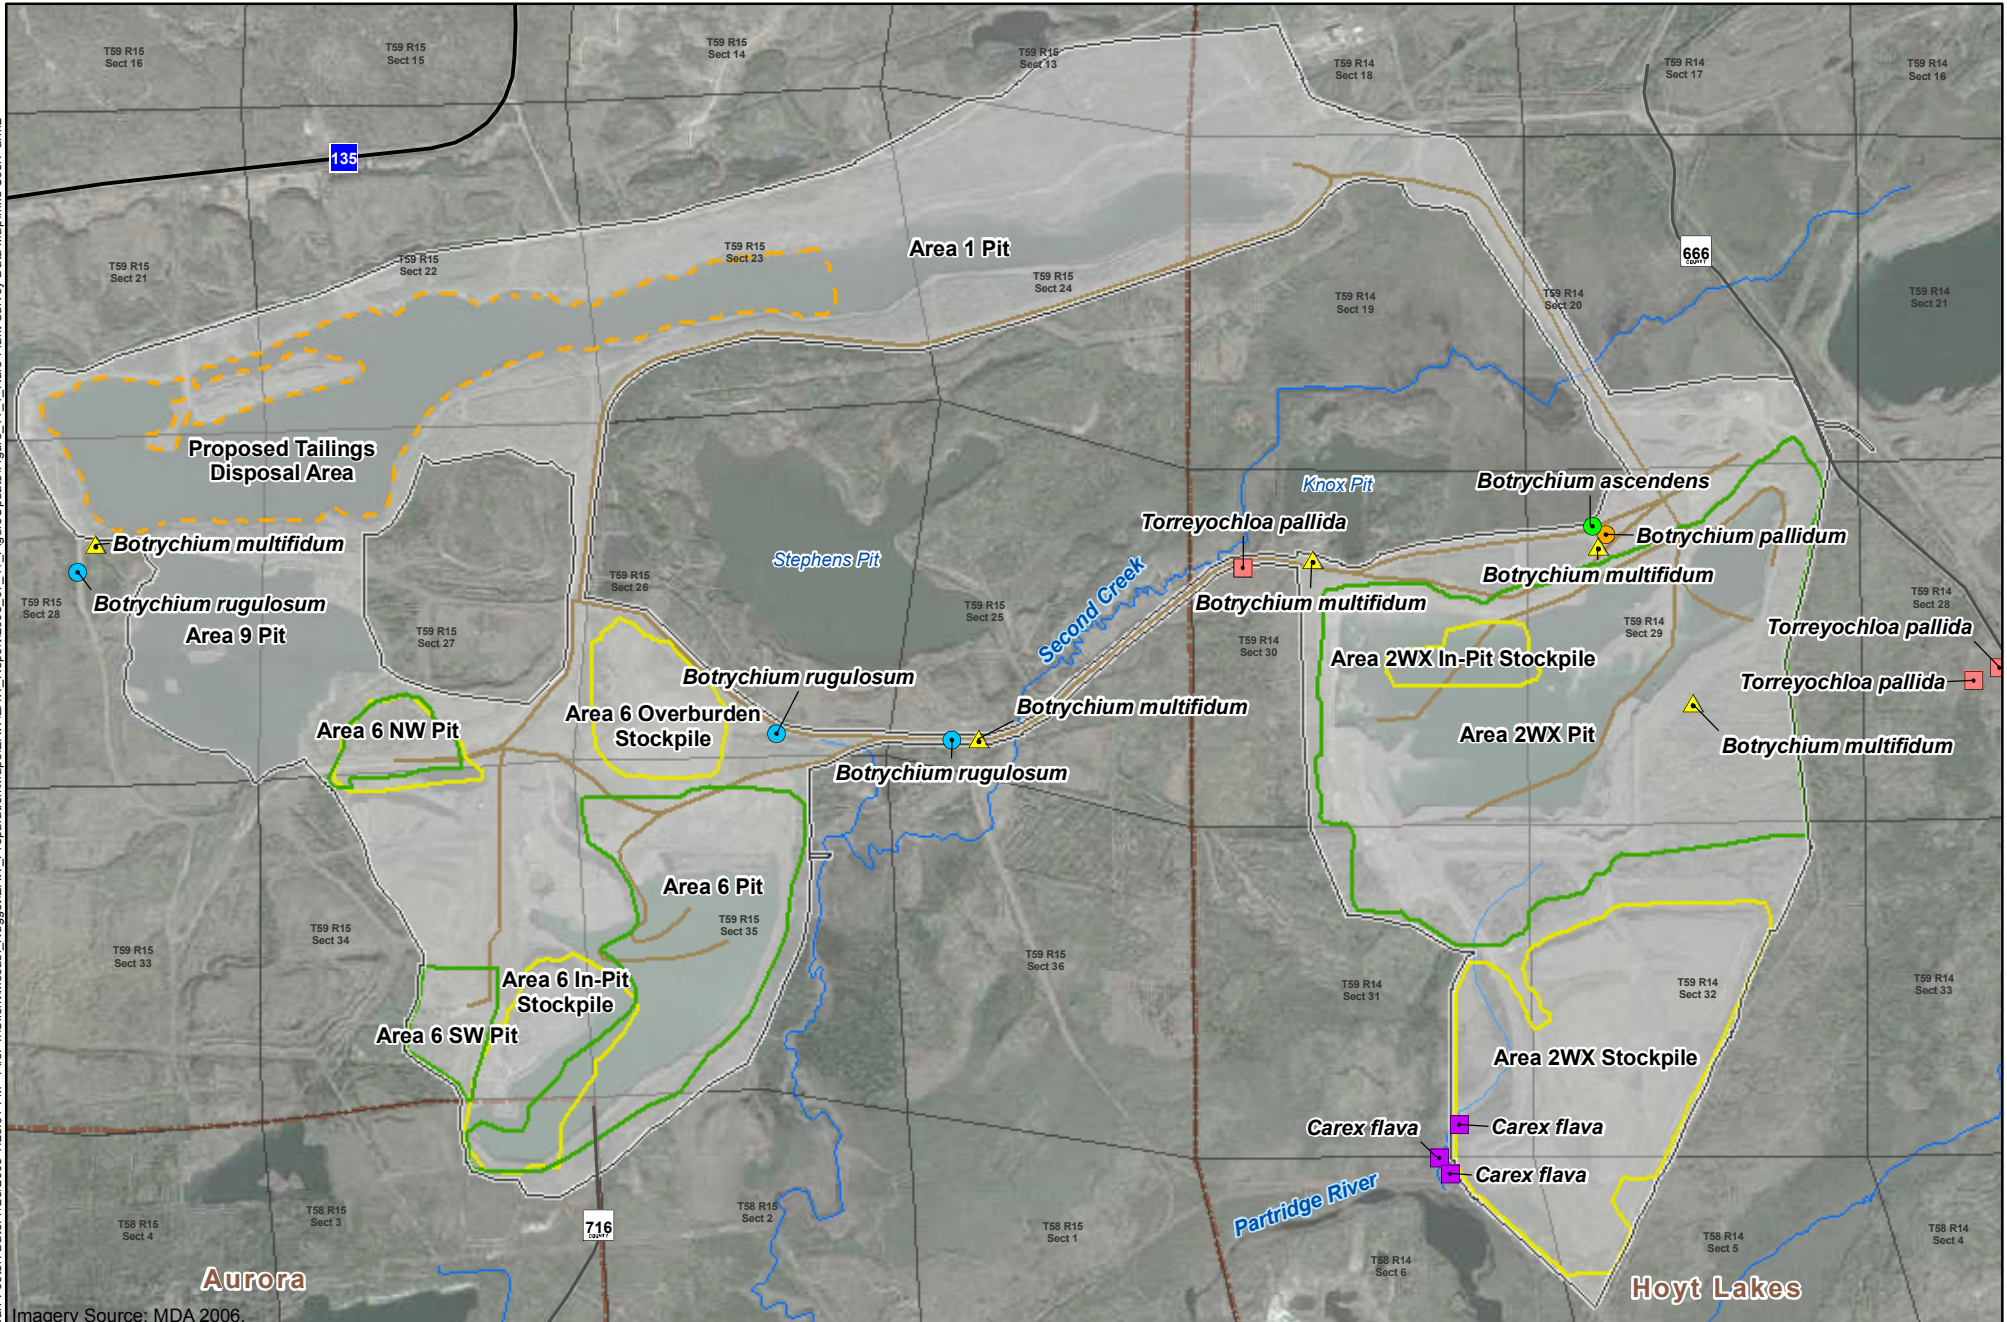

Barr Footer: Date: 7/28/2008 1:28:31 PM File: I:\Client\Mesabi\_Nugget\EAW\_Preparation\Maps\EAW\_Report\2008\_07\_11\_FigureUpdate\Figure\_11\_1\_Rare Plant Survey Data Map.mxd User: am2

- Rare Plant Species**
- Threatened/Endangered Species
  - ◻ Special Concern Species
  - △ Species Not Listed
  - Botrychium ascendens
  - ▲ Botrychium multifidum
  - Botrychium pallidum
  - Botrychium rugulosum
  - Carex flava
  - Torreyochloa pallida
  - ◻ Project Boundary
  - Tailings Disposal Area
  - ▭ Mine Pits
  - ▭ Stockpile Footprints
  - Haul Roads
  - Municipalities

Figure 11-1  
RARE PLANT SURVEY DATA  
Mesabi Nugget  
Hoyt Lakes, Minnesota