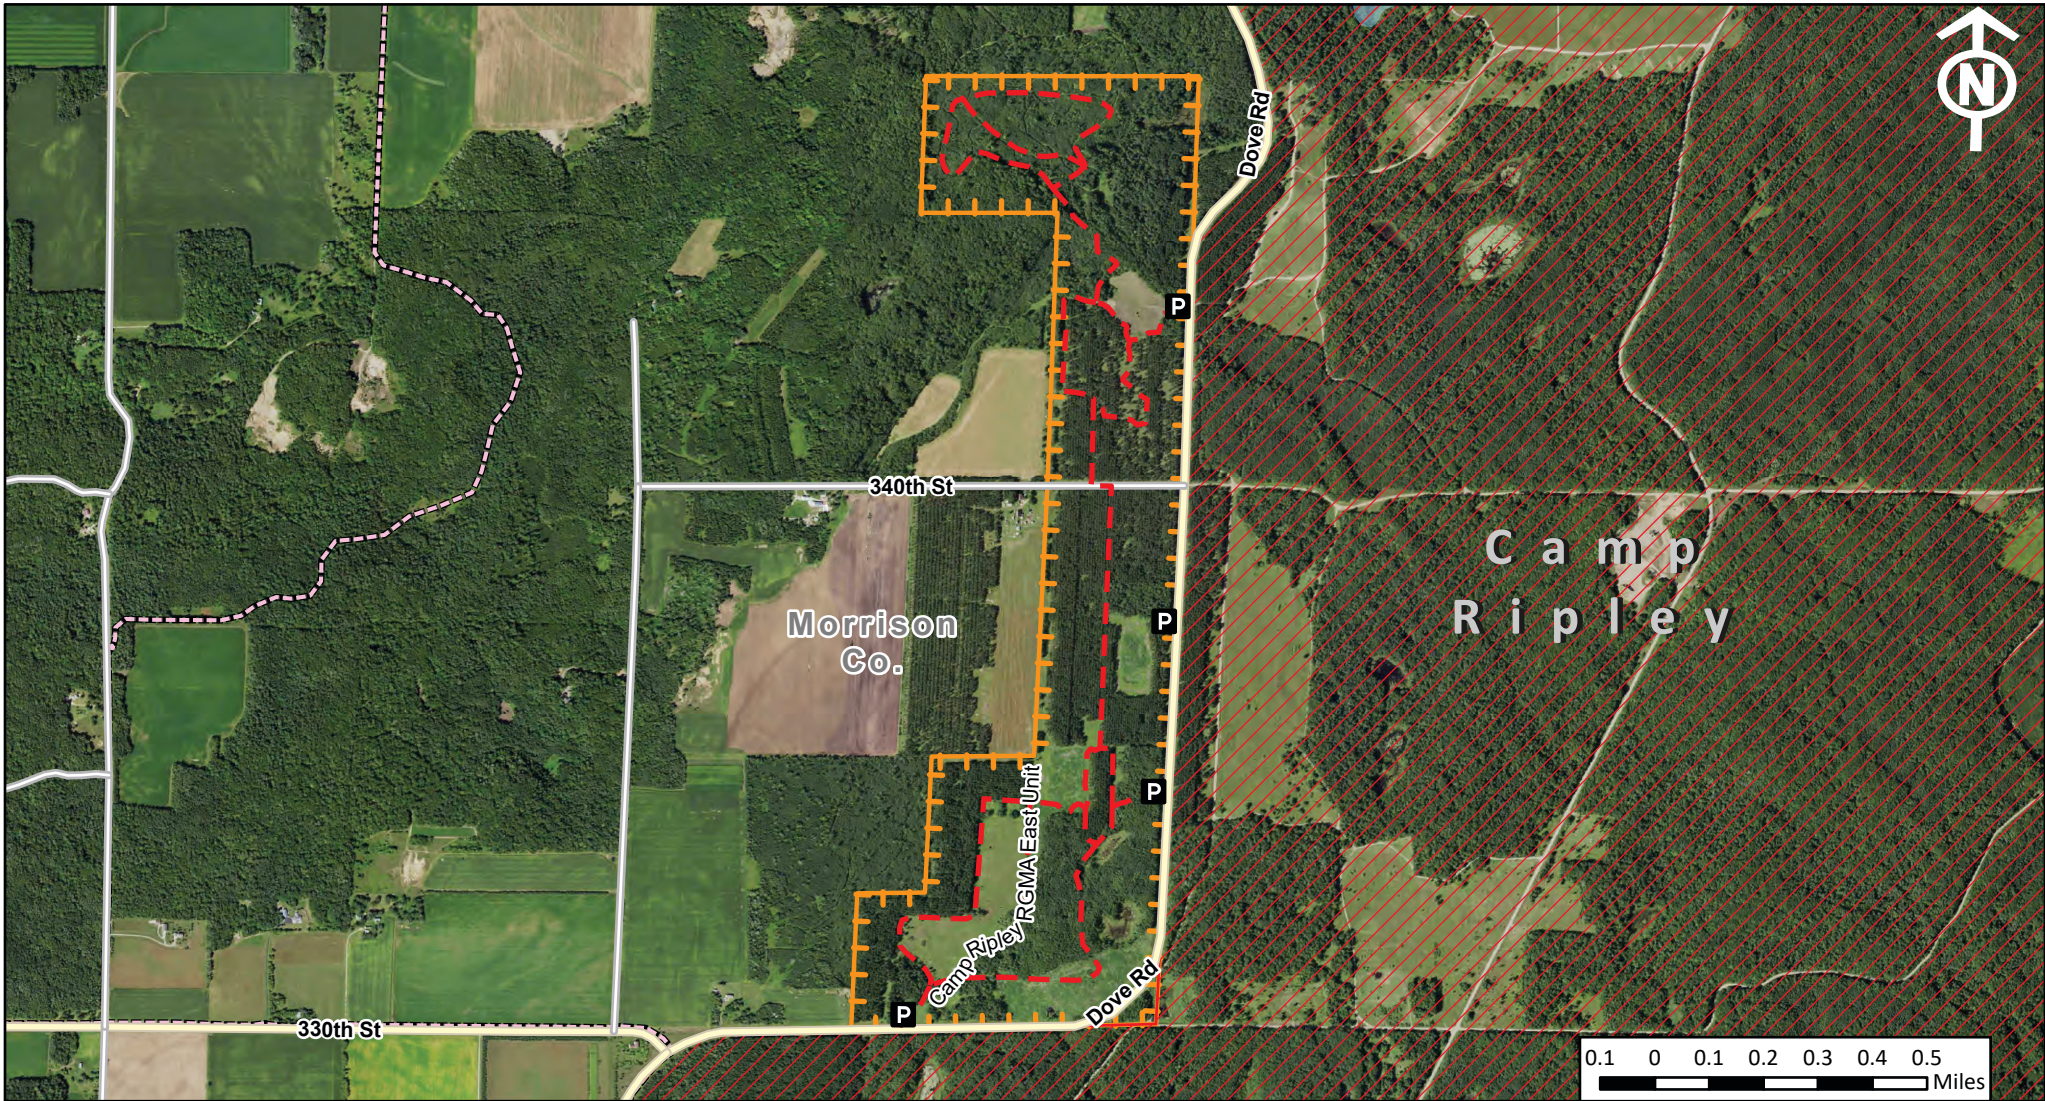

# Camp Ripley RGMA

The Camp Ripley Ruffed Grouse Management Area was created through cooperation with the Minnesota Army National Guard, The Minnesota Department of Natural Resources, the Brainerd chapter of the Ruffed Grouse Society, the Minnesota Deer Hunters Association, and the Pillager High School biology department.

-  Ruffed Grouse Management Areas
-  Township or Other Road
-  Minnesota Snowmobile Trails
-  Parking Areas
-  Hunter Walking Trails
-  Public Waters Basins
-  County Highway
-  Camp Ripley

User Note:

Directions: From Pillager, go 5.1 mi S on Dove Rd.

Date: 8/20/2024