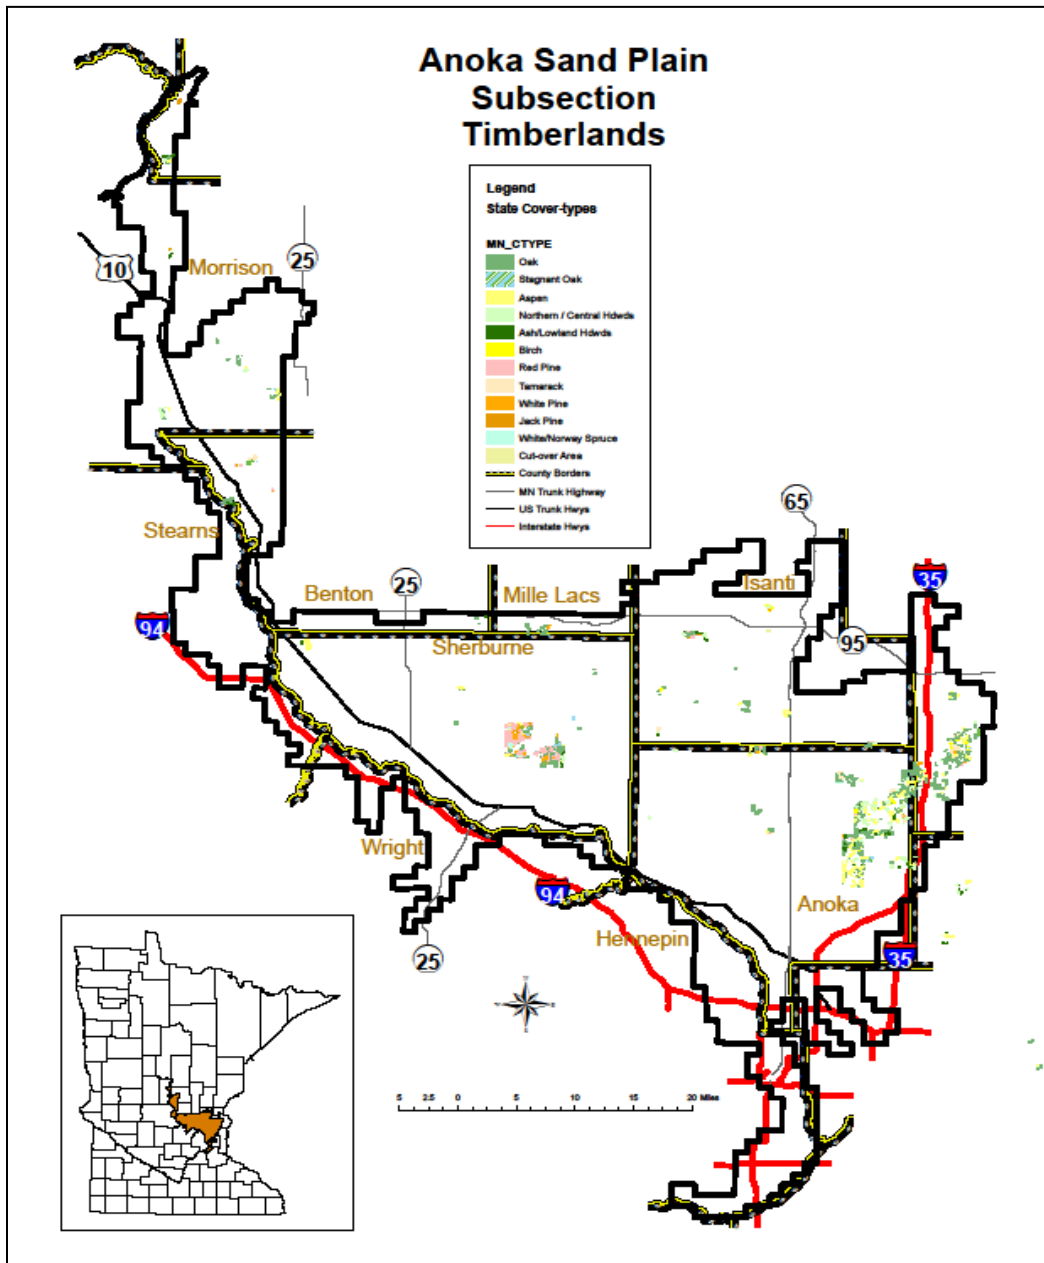

CHAPTER 4

Forest Composition and Structure

4.1 Timberlands by Cover Type

Map 4.1 identifies the timberlands by cover type found in the Anoka Sand Plain Subsection.

Map 4.1 Timberland by Cover Types on lands administered by DNR Forestry and Section of Wildlife

Color maps may be viewed as PDF files on the Anoka Sand Plain Subsection Forest Resource Management Plan (SFRMP) Web site at: www.dnr.state.mn.us/forestry/subsection/anoka/index.html.