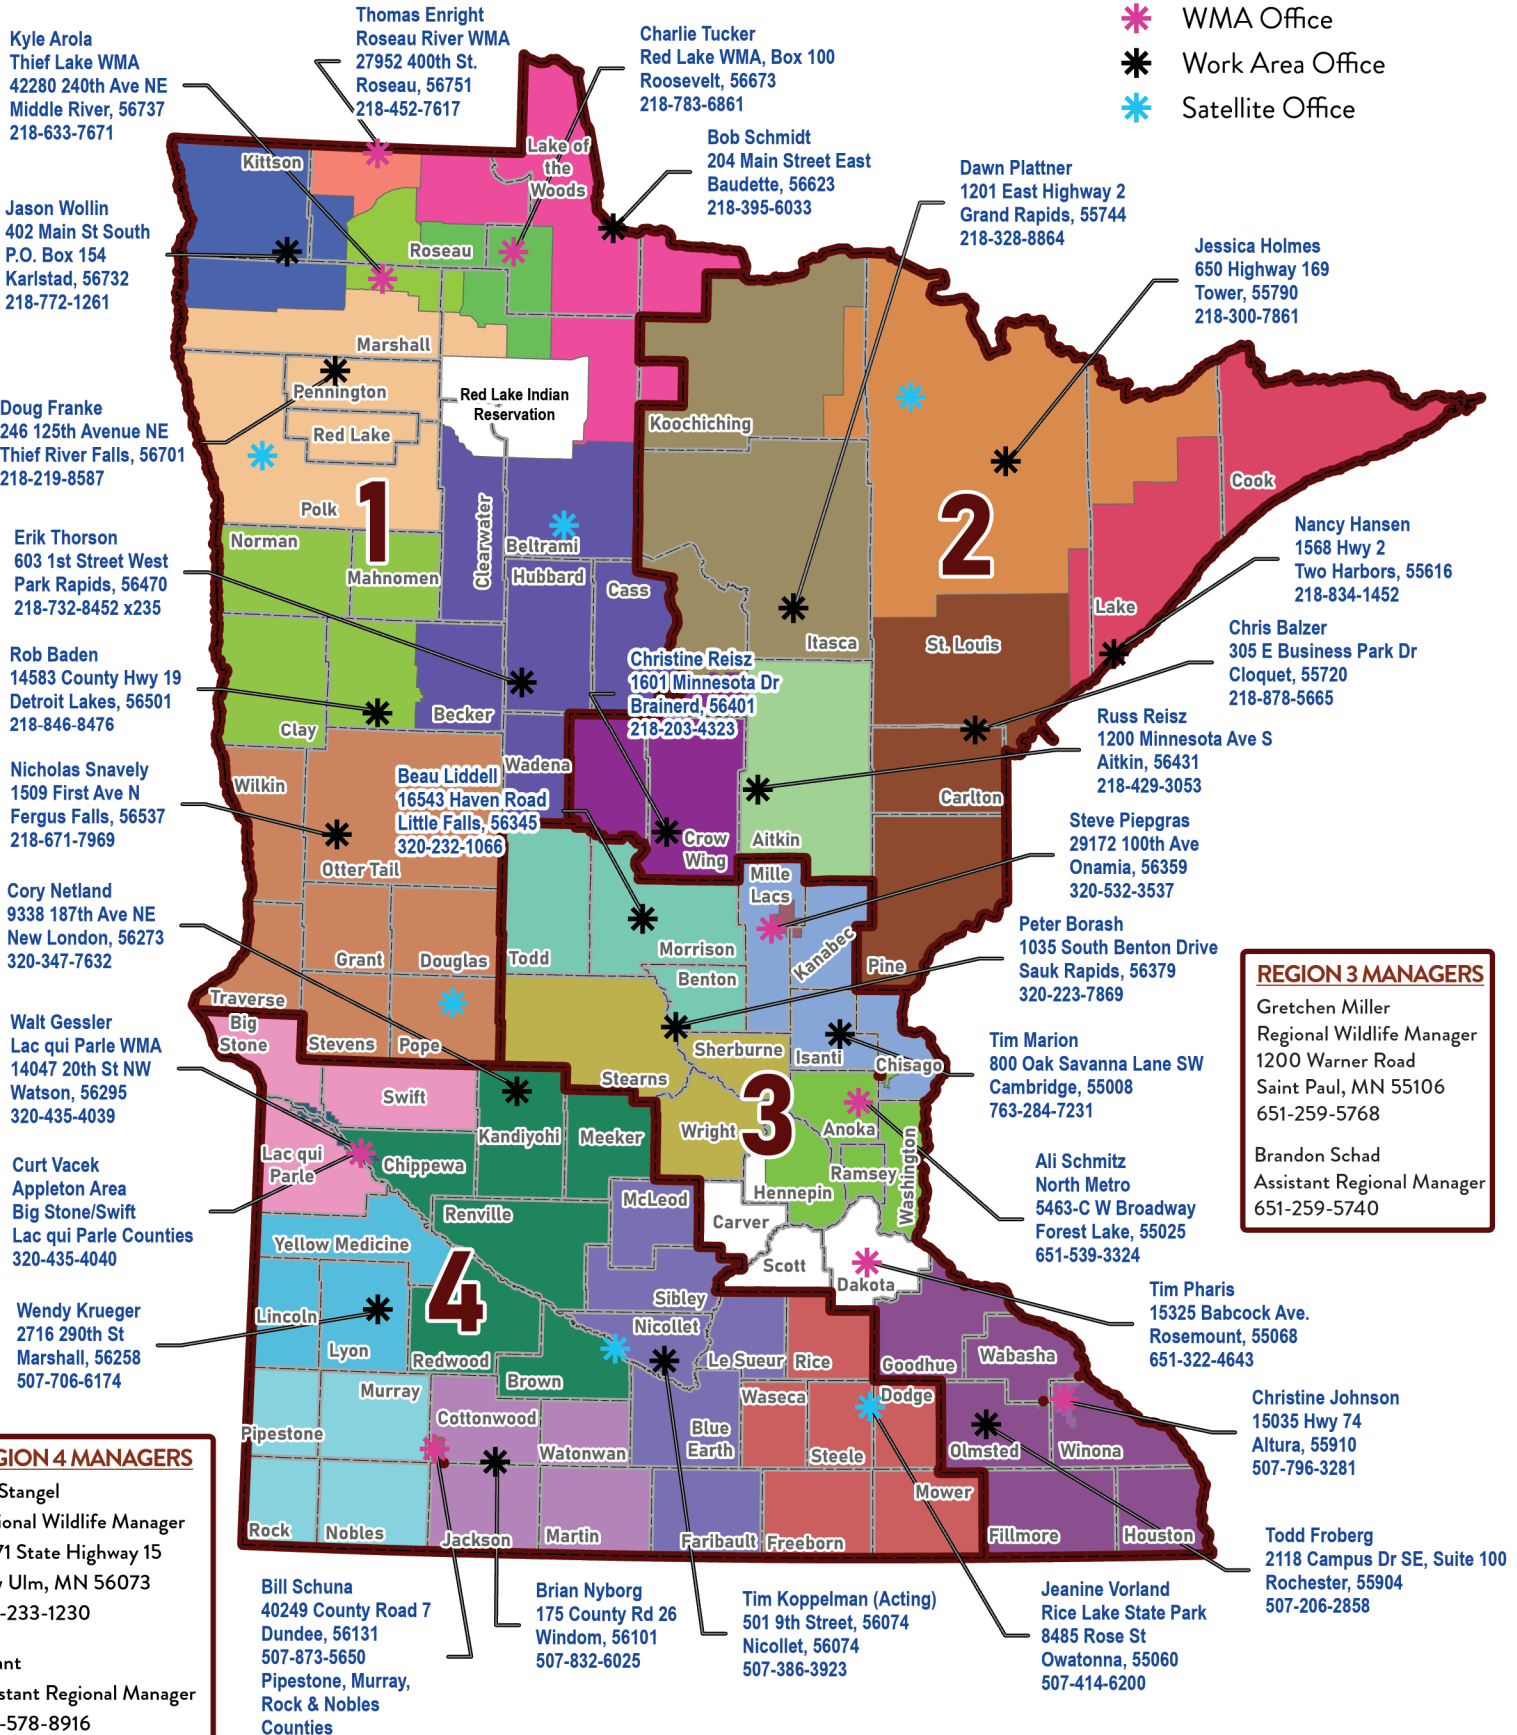

## REGION 2 MANAGERS

Lindsey Shartell  
Regional Wildlife Manager  
1201 E Hwy 2  
Grand Rapids, MN 55744  
218-328-8870

Angela Aarhus-Ward  
Assistant Regional Manager  
218-328-8863

- DNR Wildlife Regions
- County Boundaries
- WMA Office
- Work Area Office
- Satellite Office