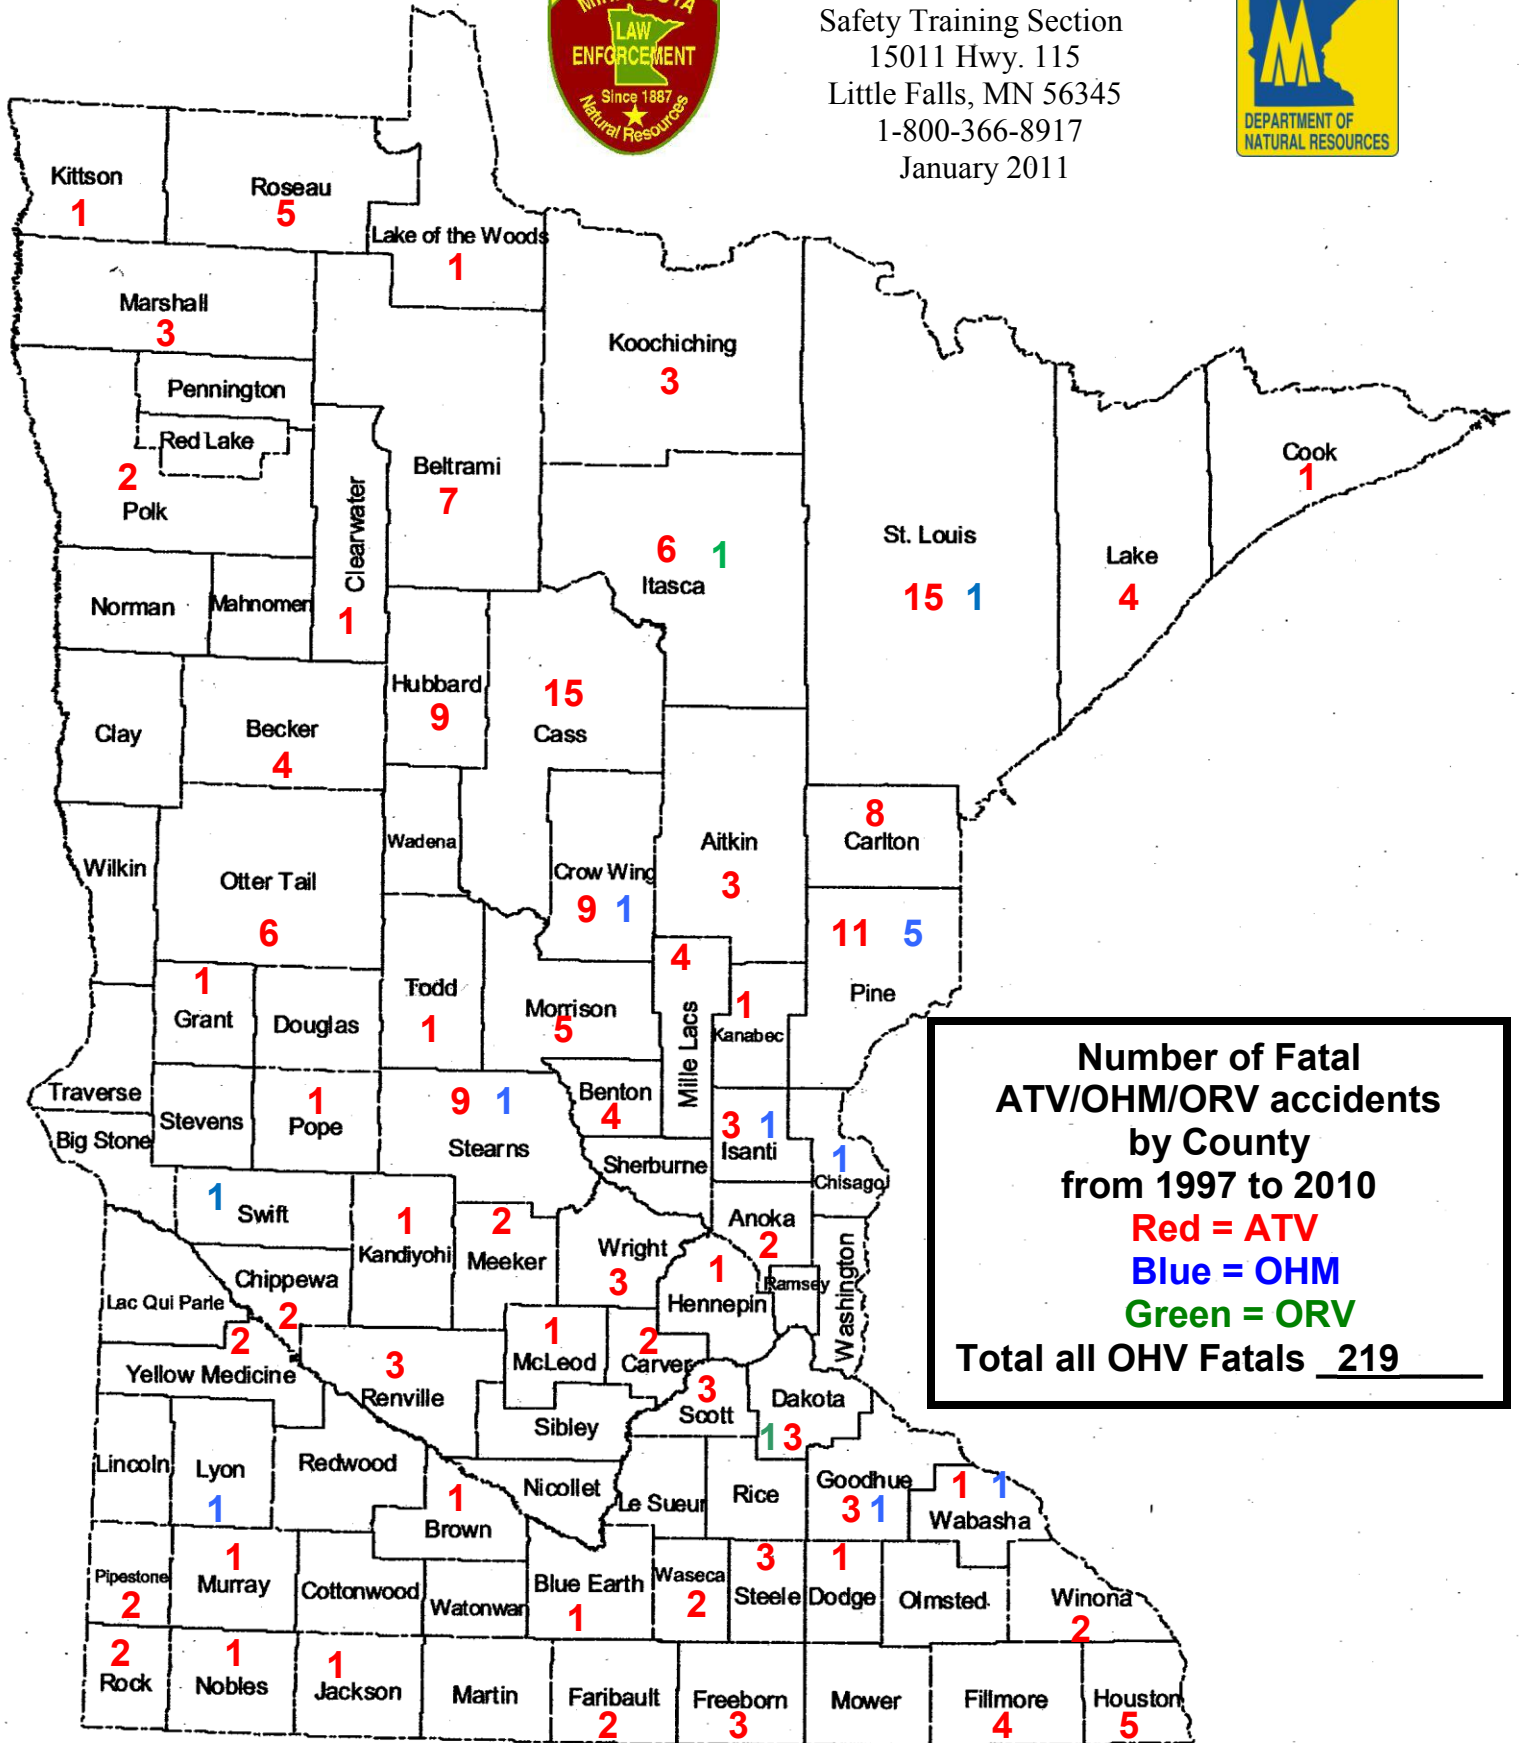

MN DNR Division of Enforcement
 Safety Training Section
 15011 Hwy. 115
 Little Falls, MN 56345
 1-800-366-8917
 January 2011

**Number of Fatal
 ATV/OHM/ORV accidents
 by County
 from 1997 to 2010**
 Red = ATV
 Blue = OHM
 Green = ORV
Total all OHV Fatalities 219