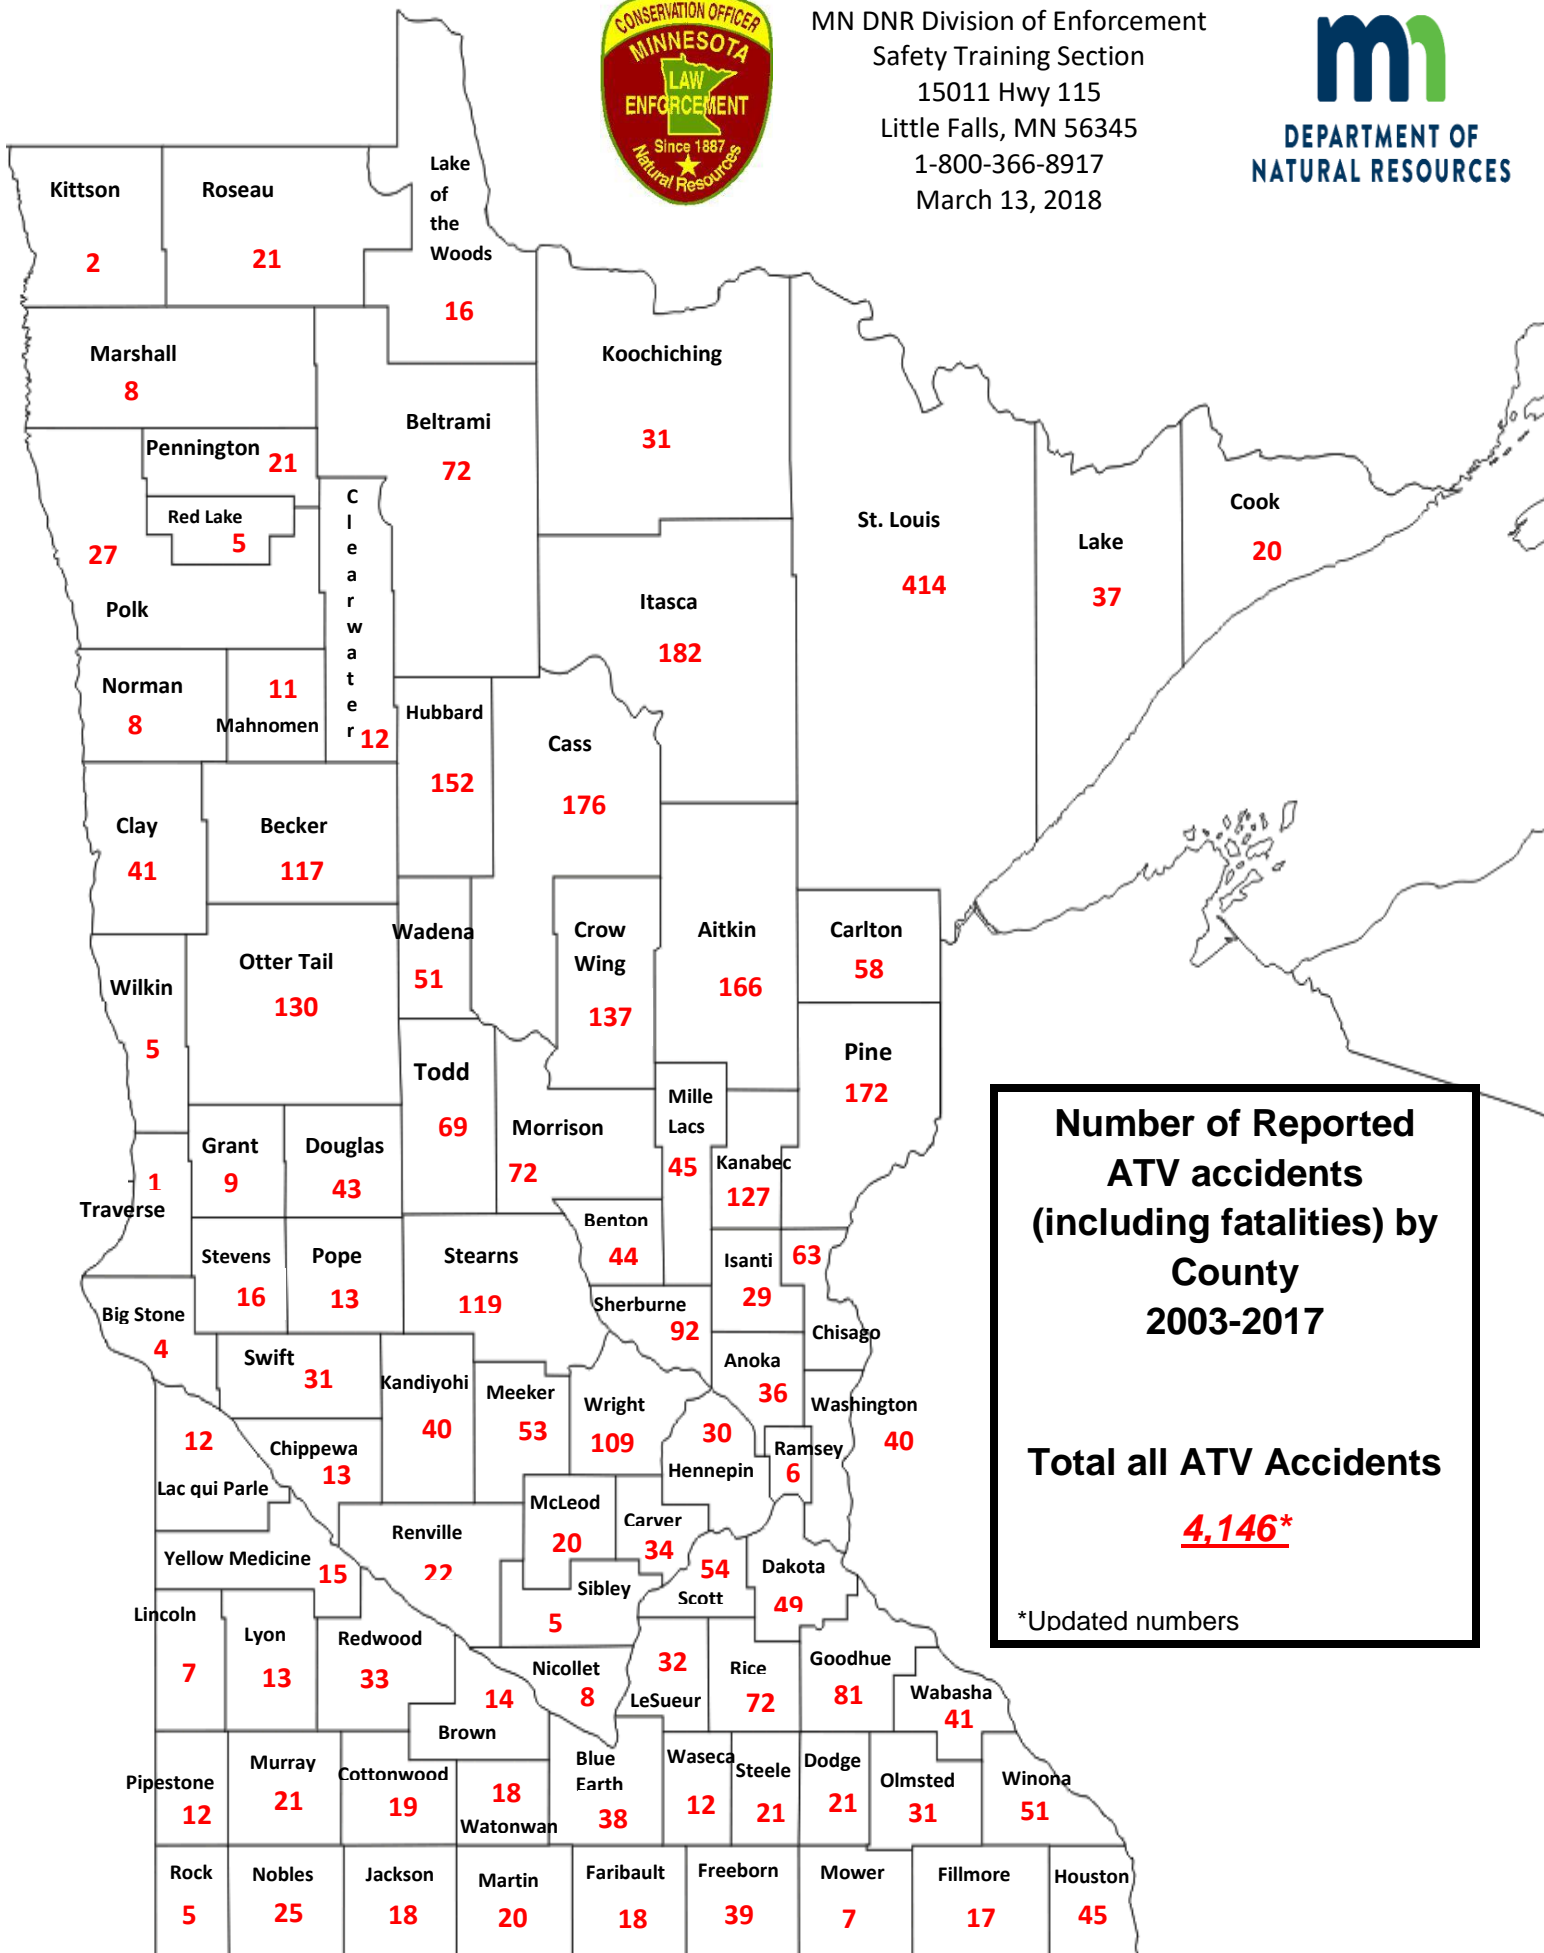

MN DNR Division of Enforcement
Safety Training Section
15011 Hwy 115
Little Falls, MN 56345
1-800-366-8917
March 13, 2018

**Number of Reported
ATV accidents
(including fatalities) by
County
2003-2017**

Total all ATV Accidents
4,146*

*Updated numbers