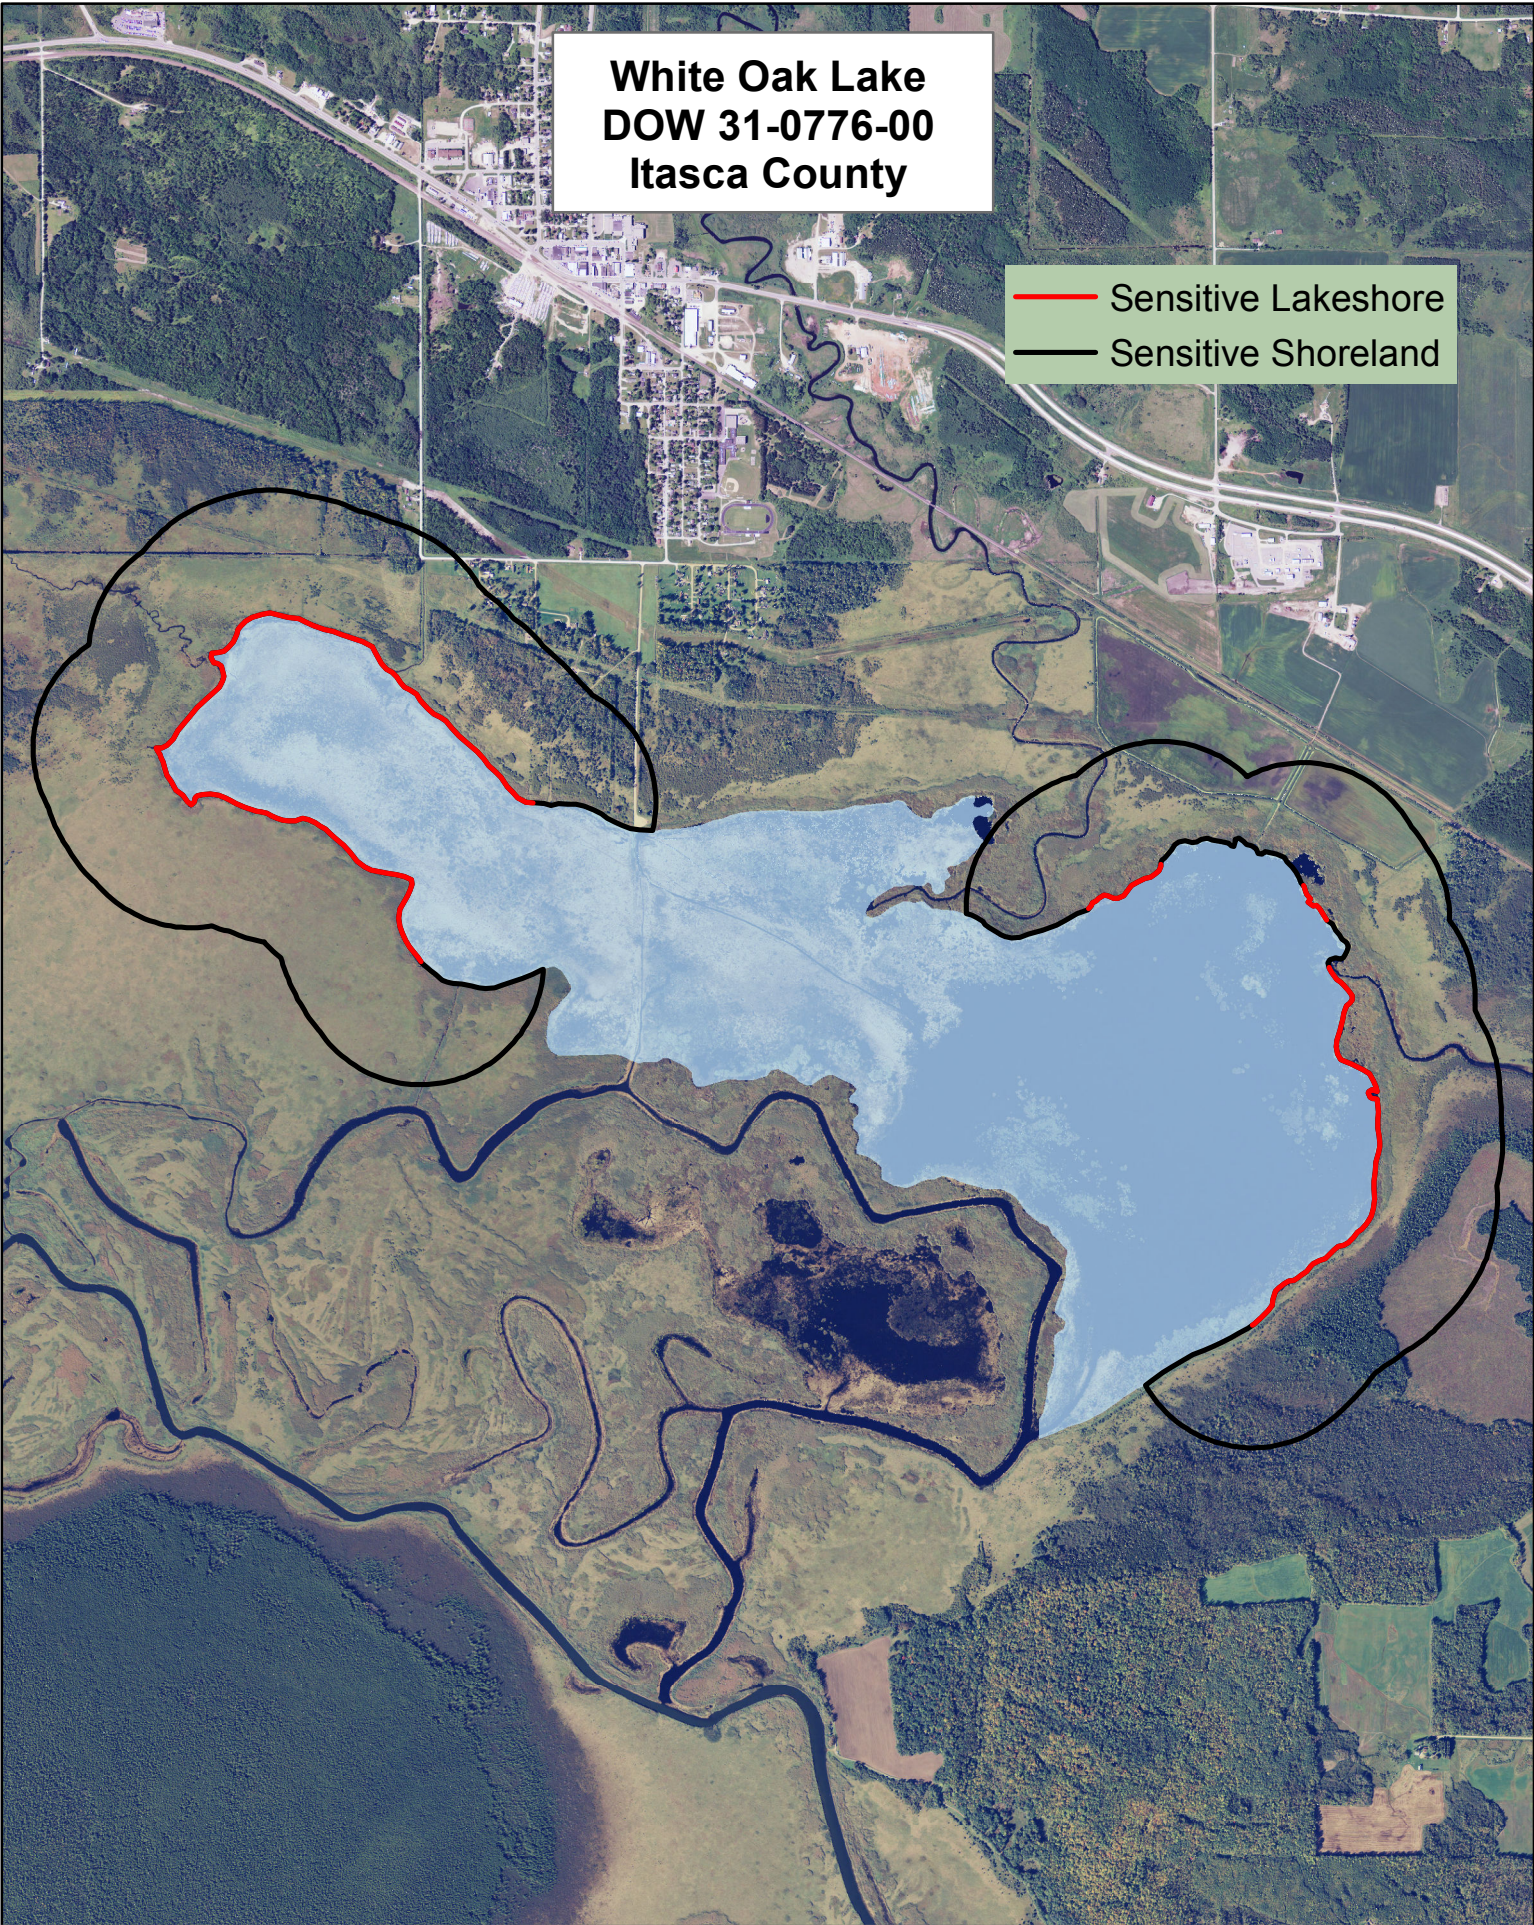

White Oak Lake
DOW 31-0776-00
Itasca County

Sensitivity Index

- 6 Highest
- 5
- 4 ↑
- 3
- 2 High

Created by:
MN DNR
2014

**White Oak Lake
DOW 31-0776-00
Itasca County**

-  Sensitive Lakeshore
-  Sensitive Shoreland

N

0 625 1,250 1,875 2,500 Meters

Created by:
MN DNR
2014