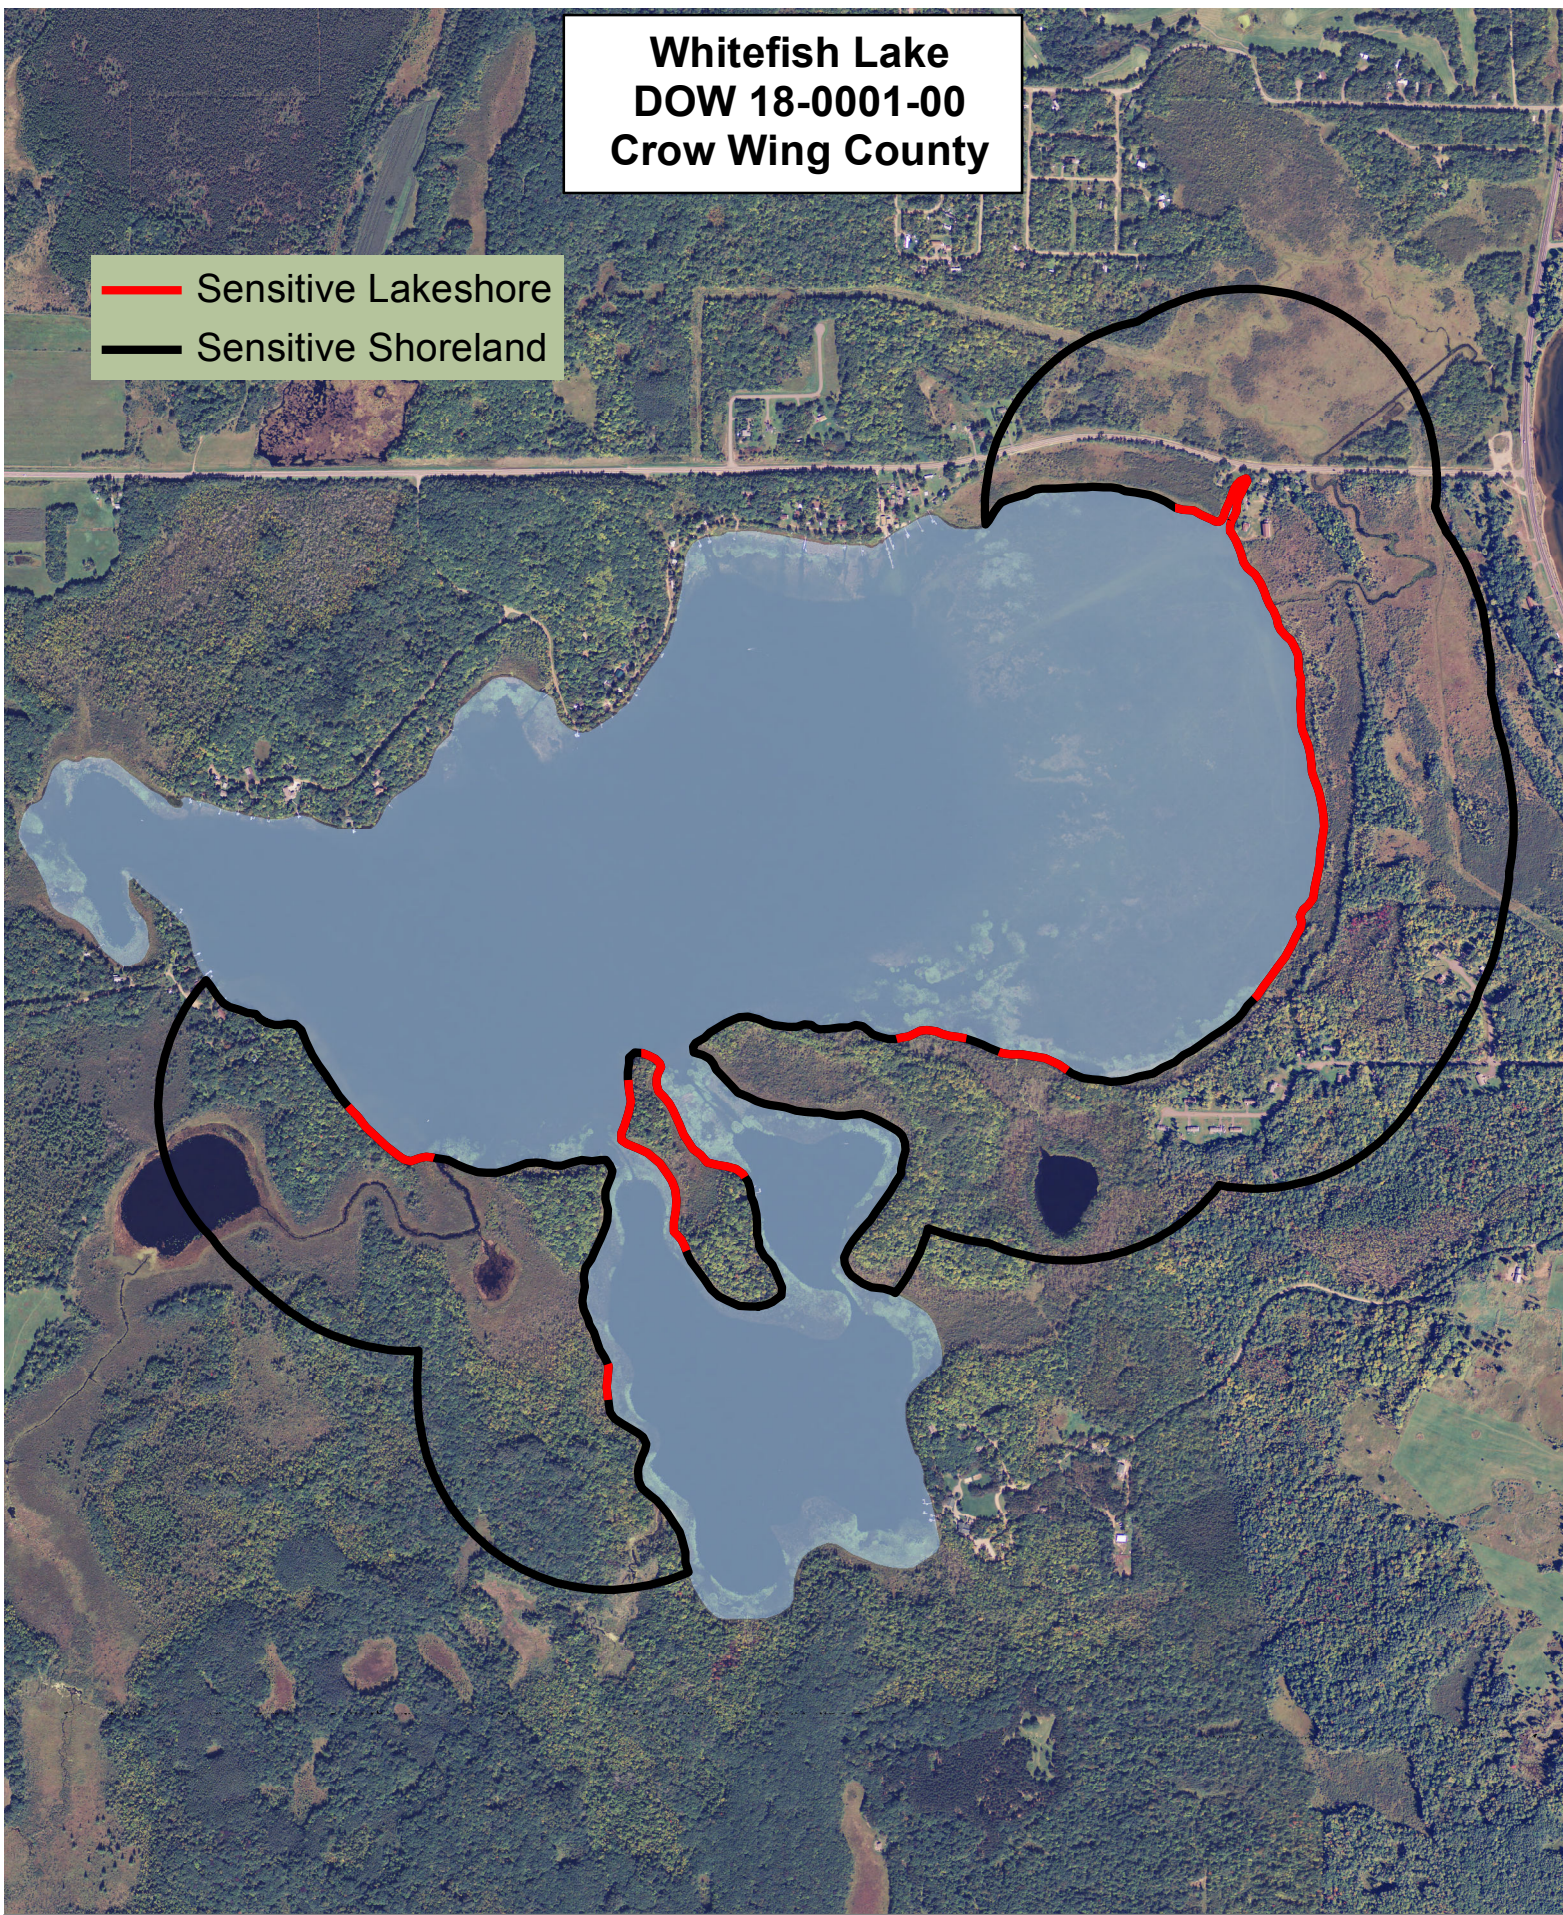

**Whitefish Lake  
DOW 18-0001-00  
Crow Wing County**

**Sensitivity Index**

- 3 Highest
- 2
- 1
- 0 High

Created by:  
MN DNR  
2011

**Whitefish Lake  
DOW 18-0001-00  
Crow Wing County**

-  Sensitive Lakeshore
-  Sensitive Shoreland

Created by:  
MN DNR  
2011