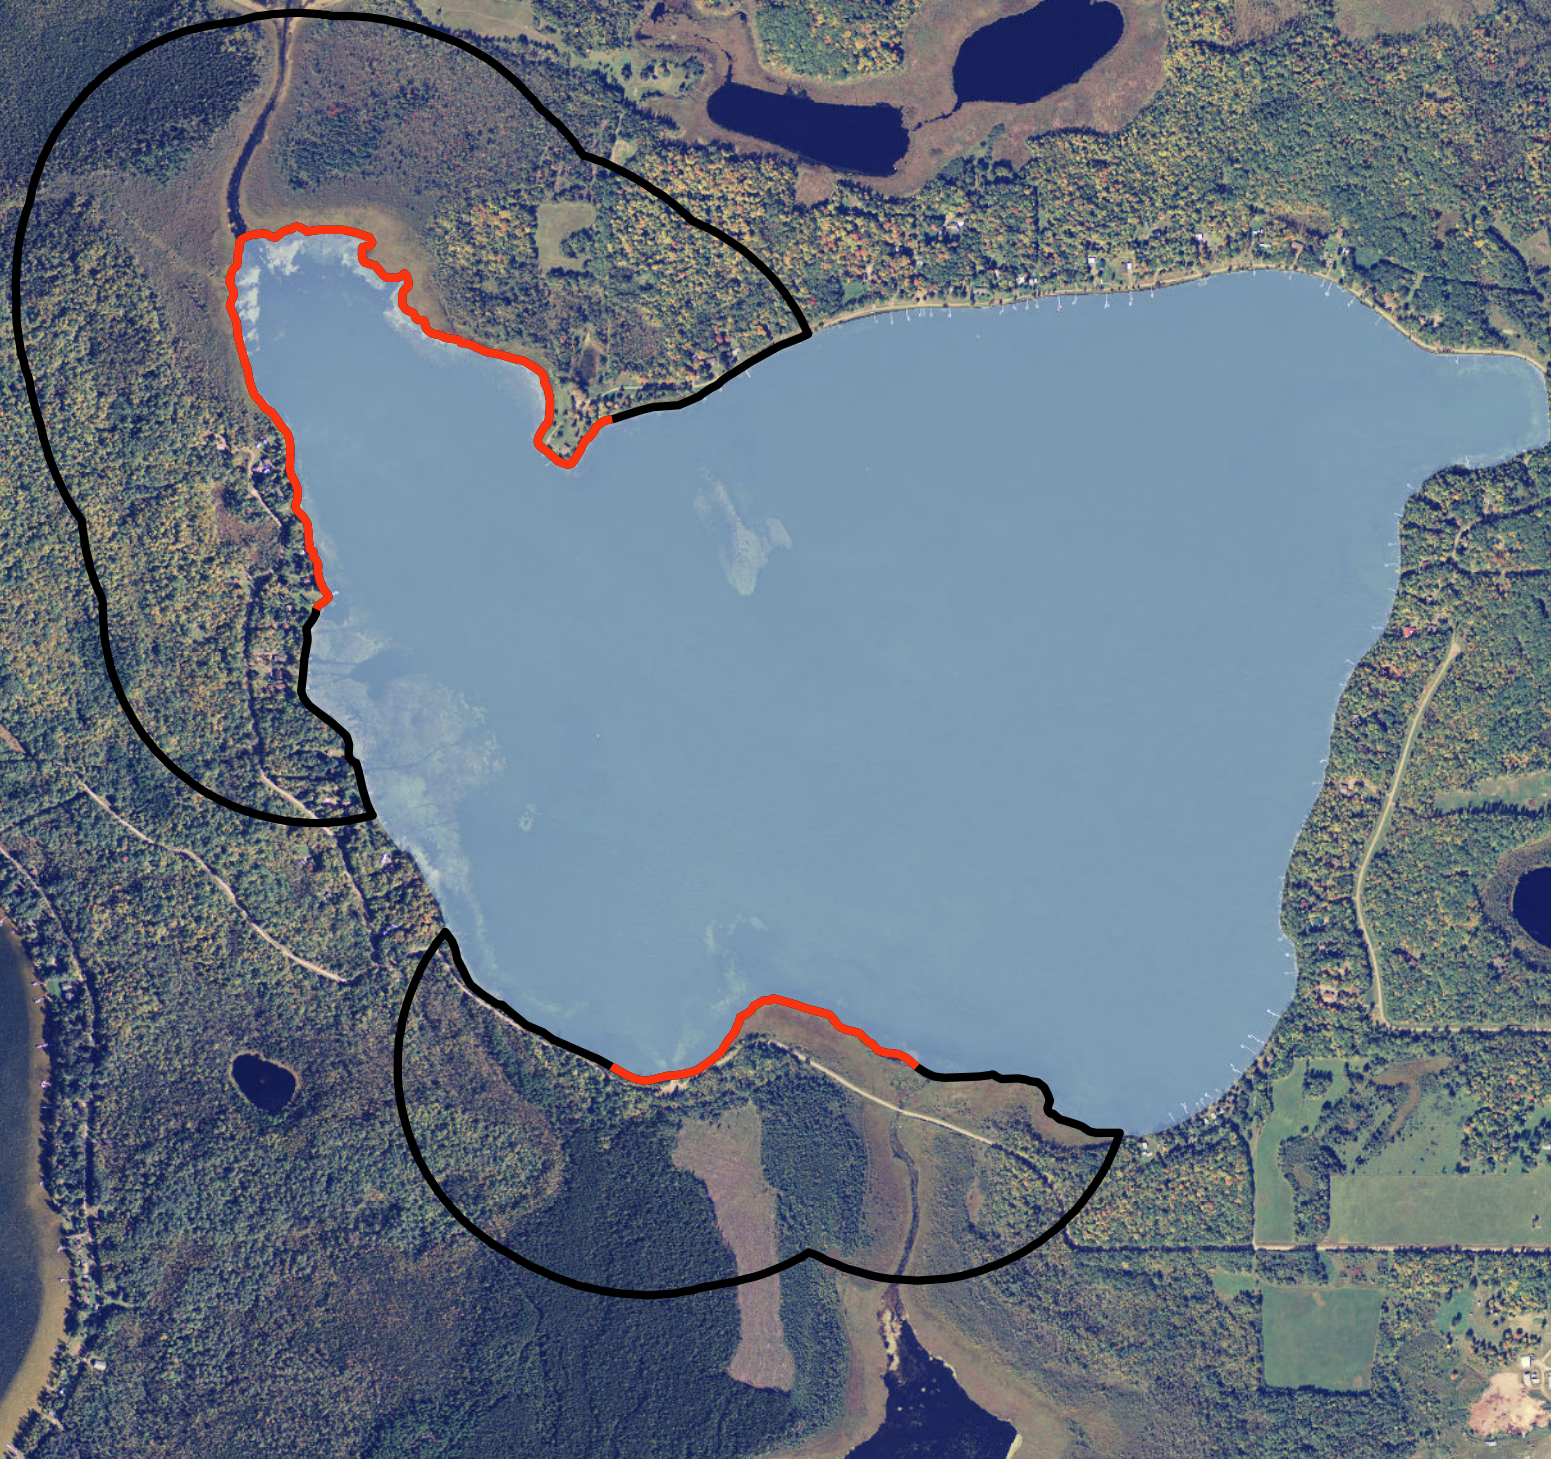

Waukenabo Lake
DOW 01-0136-00
Aitkin County

Sensitivity Index

- 9 Highest
- 8
- 7
- 6
- 5
- 4
- 3
- 2
- 1
- 0 High

Created by:
MN DNR
2011

Waukenabo Lake
DOW 01-0136-00
Aitkin County

- Sensitive Shoreland
- Sensitive Lakeshore

Created by:
MN DNR
2011