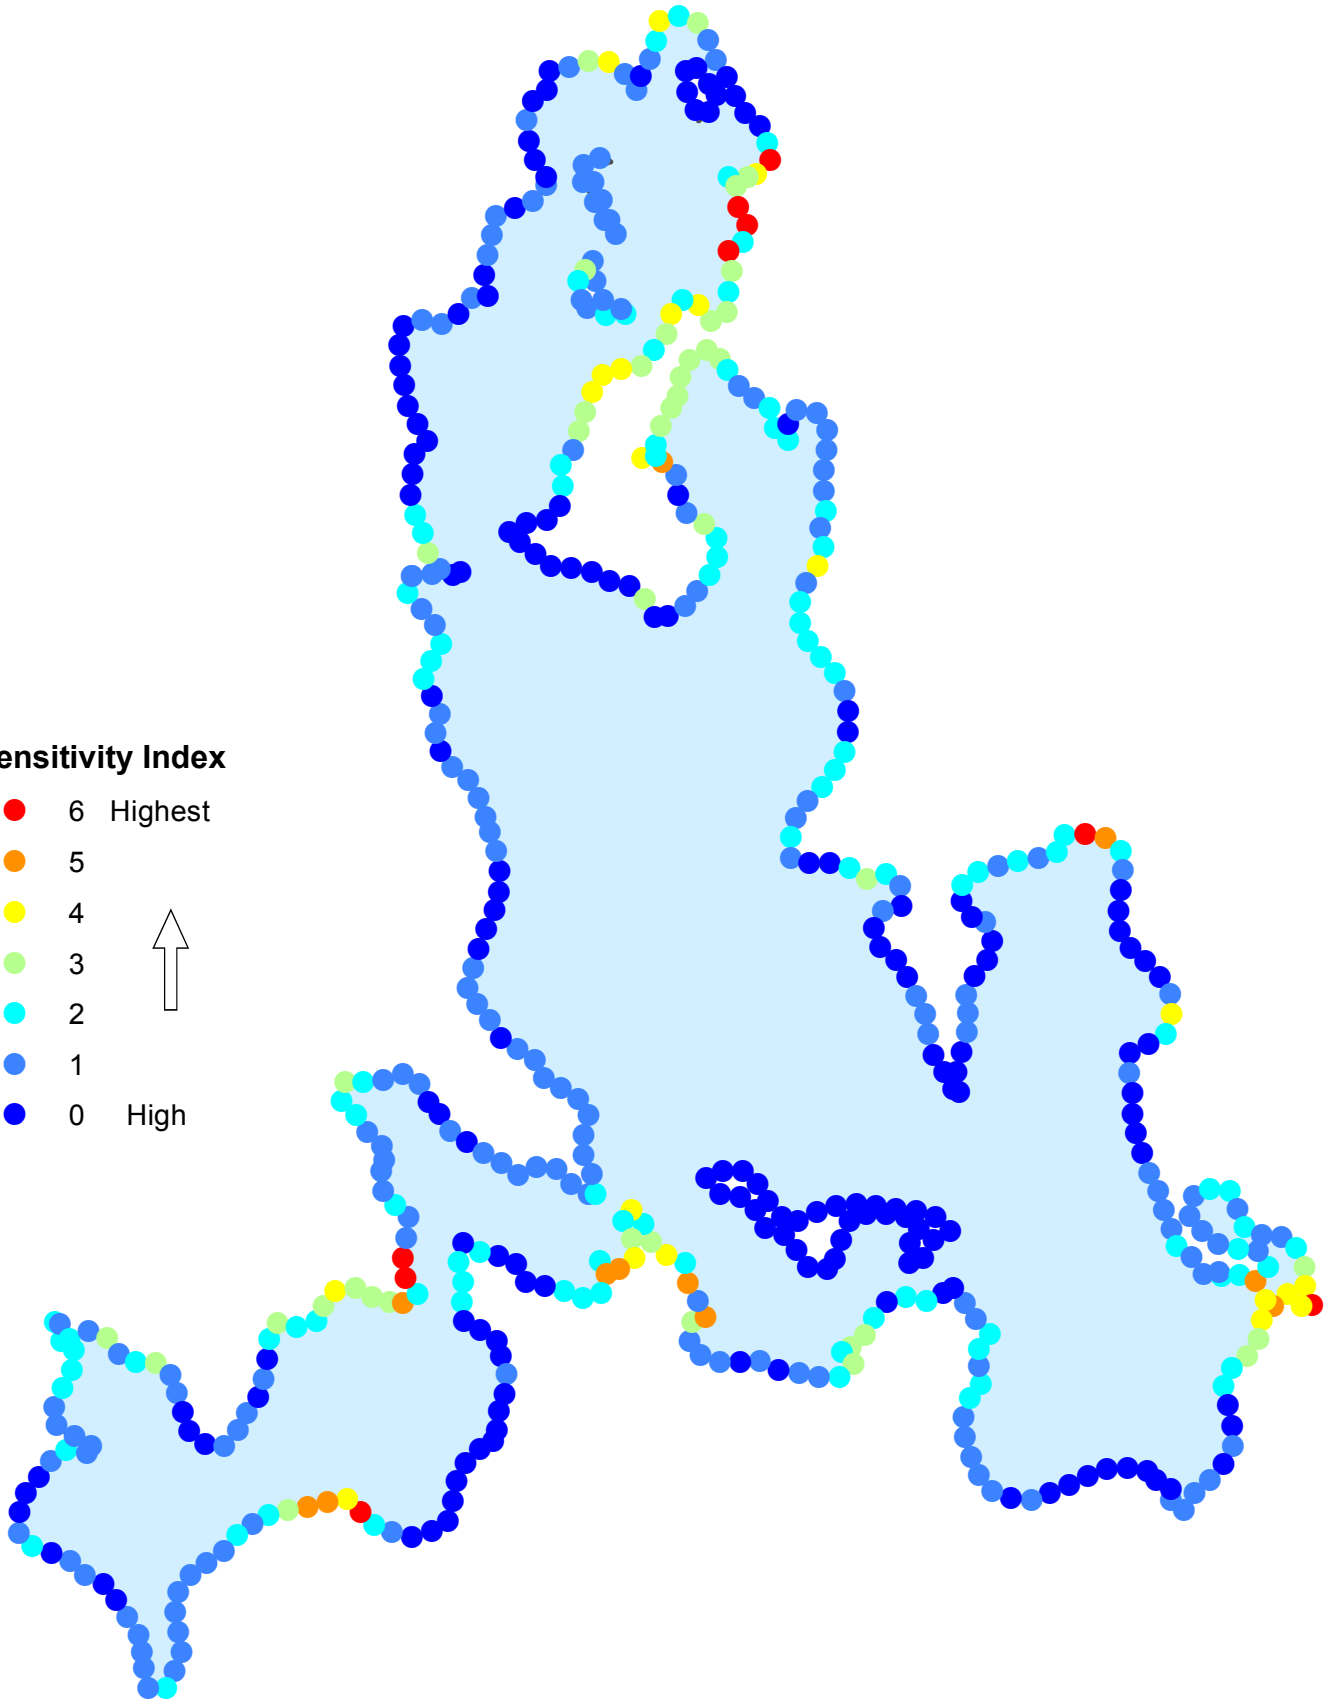

Wabana Lake
DOW 31-0392-00
Itasca County

Sensitivity Index

- 6 Highest
 - 5
 - 4
 - 3
 - 2
 - 1
 - 0 High
- ↑

Created by:
MN DNR
2014

**Wabana Lake
DOW 31-0392-00
Itasca County**

-  Sensitive Lakeshore
-  Sensitive Shoreland

Created by:
MN DNR
2014