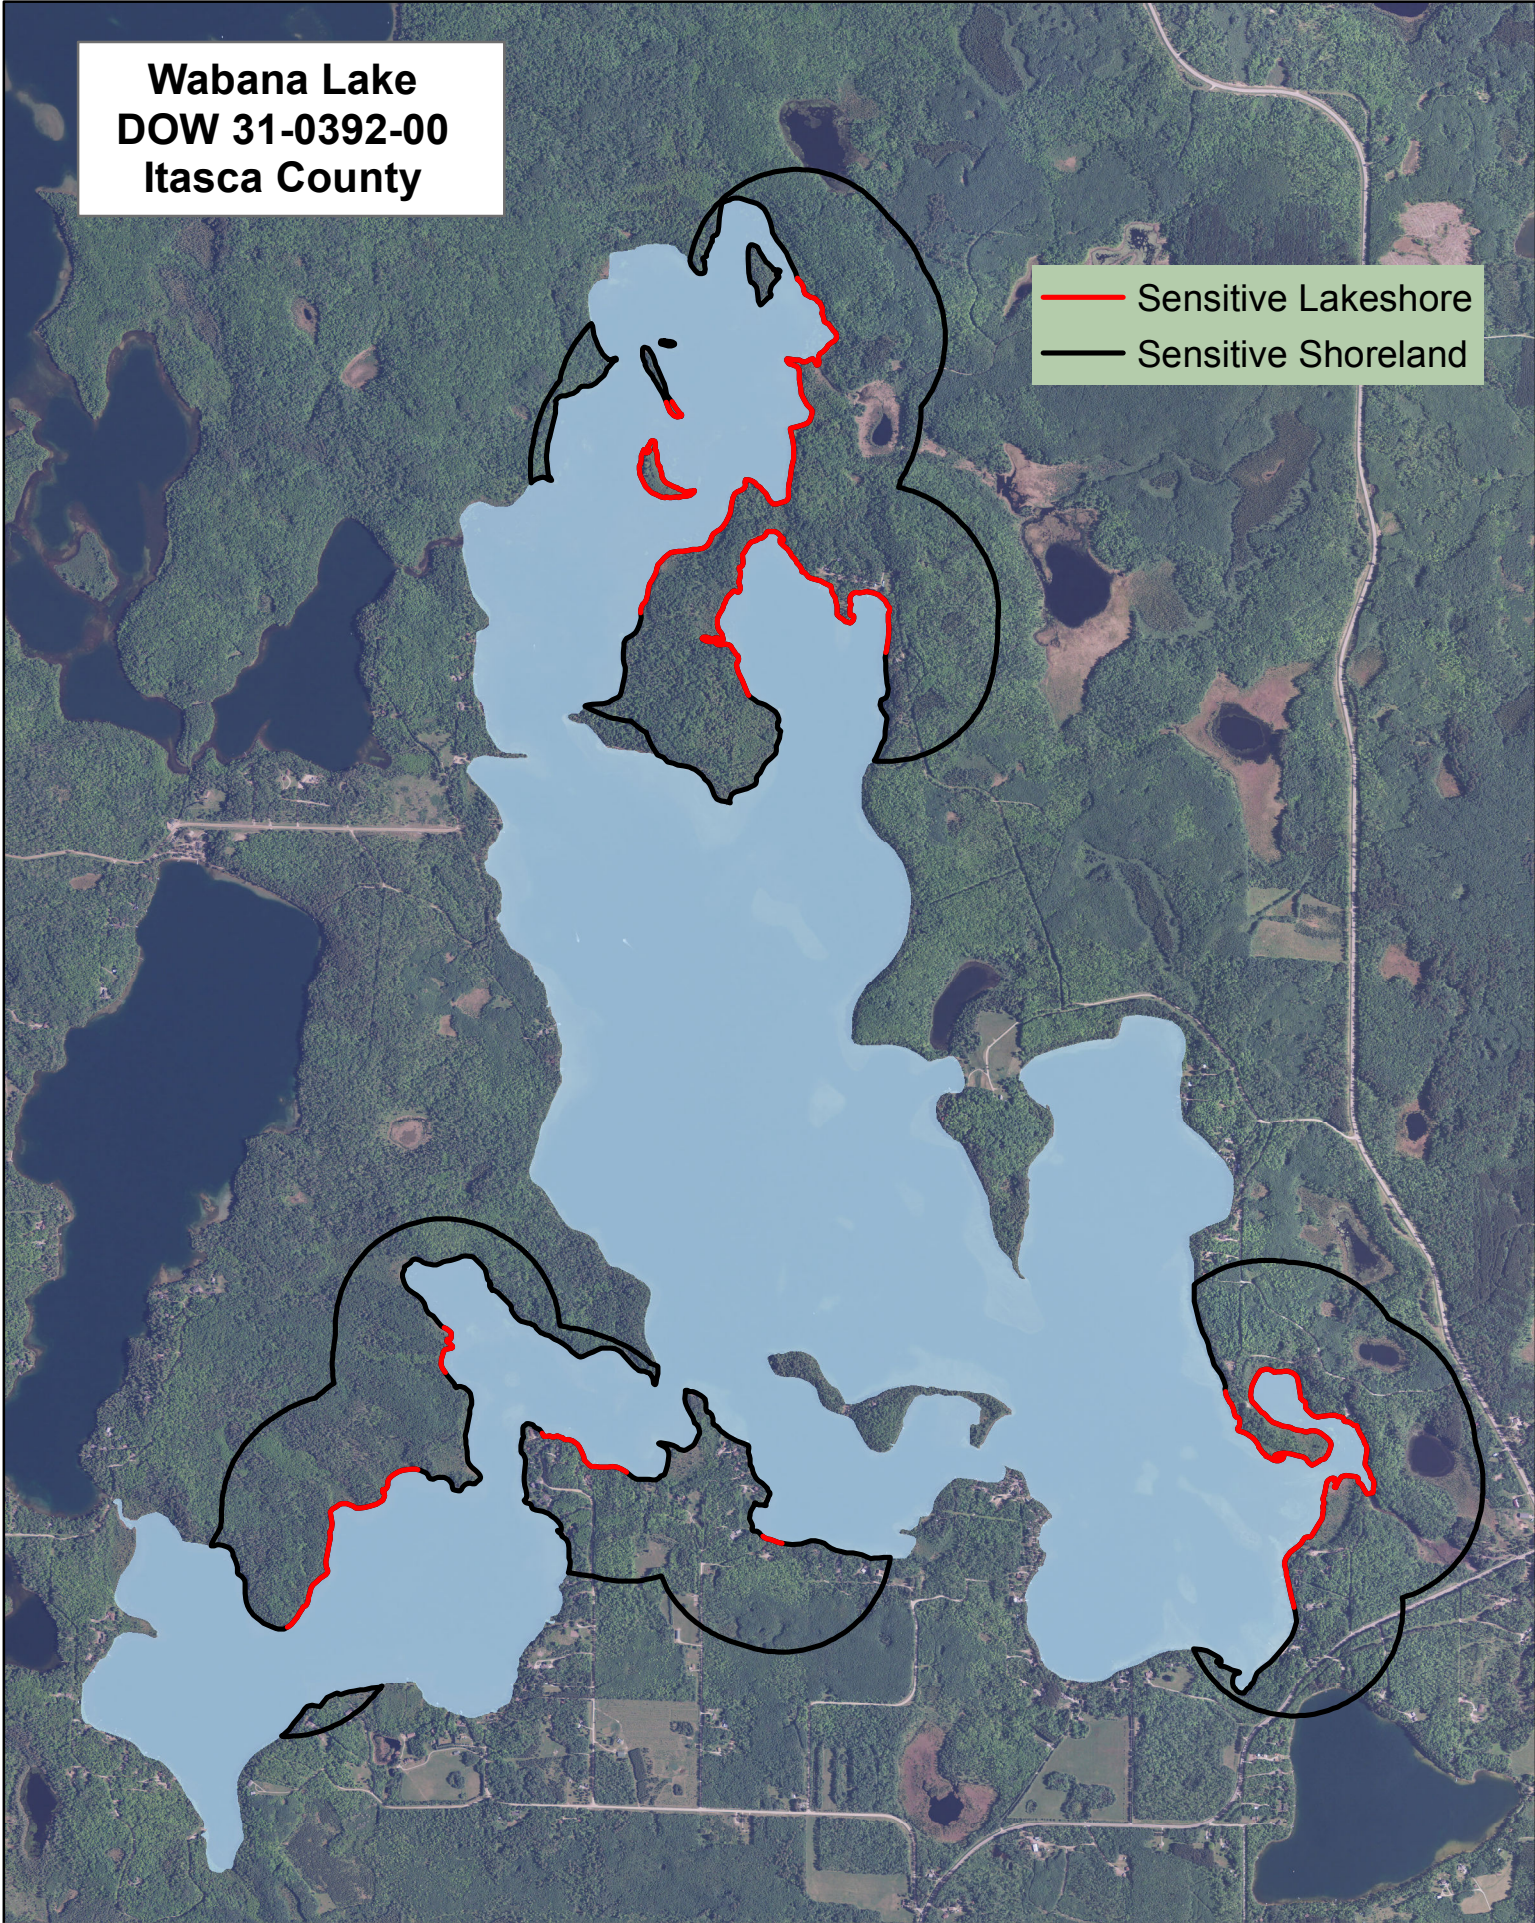

Wabana Lake
DOW 31-0392-00
Itasca County

Sensitivity Index

- 6 Highest
 - 5
 - 4
 - 3
 - 2
 - 1
 - 0 High
- ↑

Created by:
MN DNR
2014

**Wabana Lake
DOW 31-0392-00
Itasca County**

-  Sensitive Lakeshore
-  Sensitive Shoreland

Created by:
MN DNR
2014