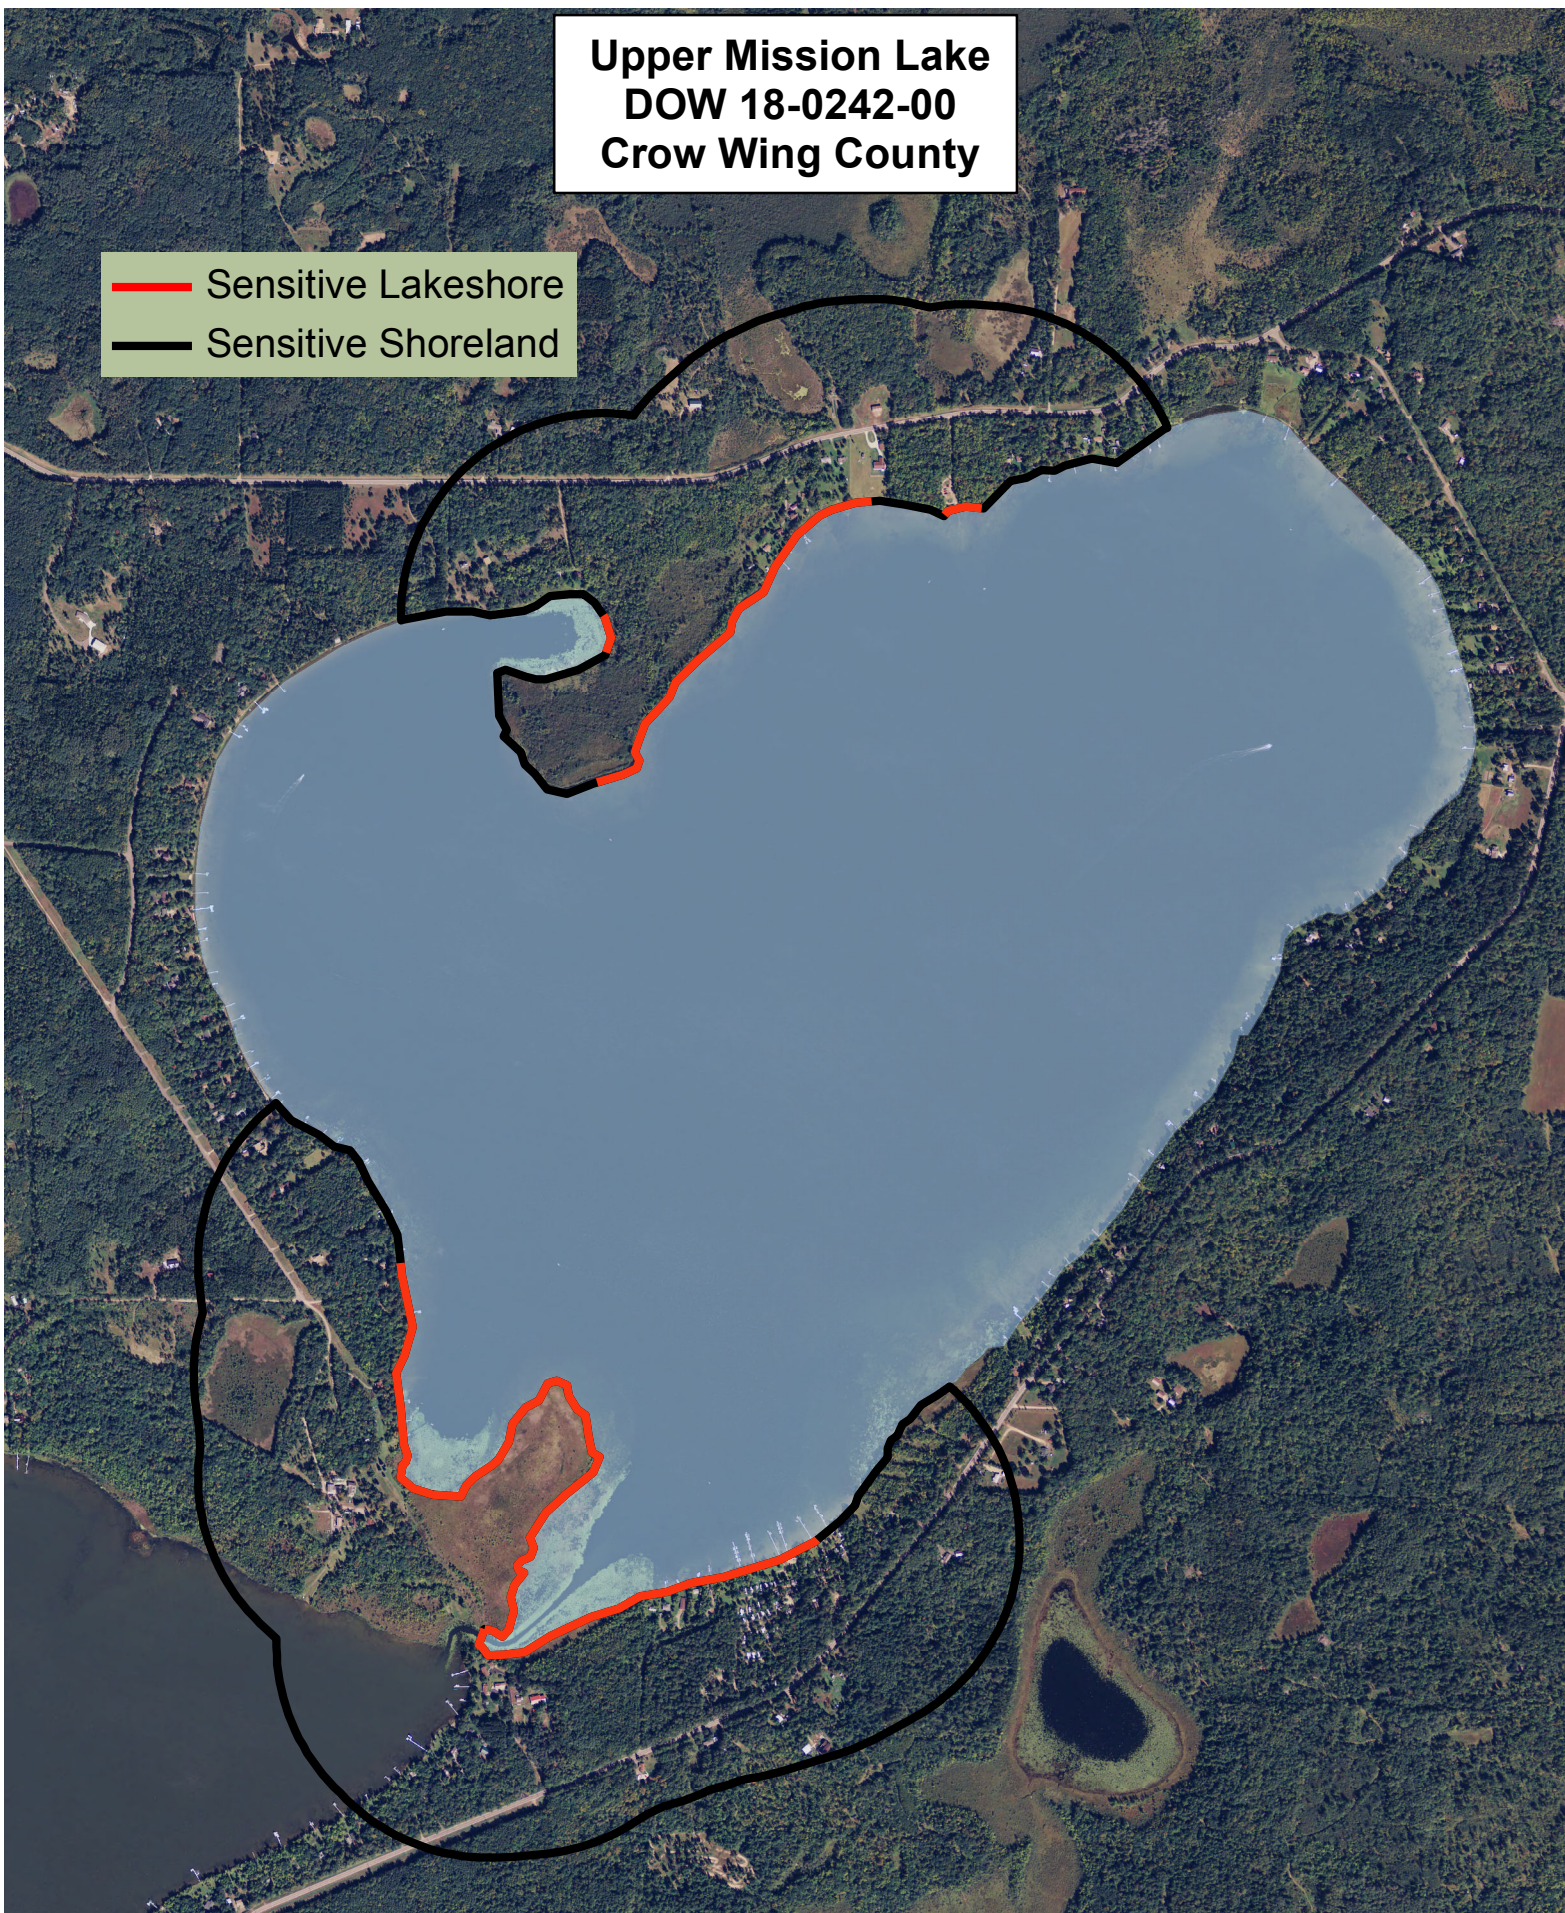

Upper Mission Lake
DOW 18-0242-00
Crow Wing County

Sensitivity Index

- 6 Highest
- 5
- 4
- 3
- 2
- 1
- 0 High

Created by:
MN DNR
2011

0 250 500 750 1,000 Meters

**Upper Mission Lake
DOW 18-0242-00
Crow Wing County**

-  Sensitive Lakeshore
-  Sensitive Shoreland

Created by:
MN DNR
2011