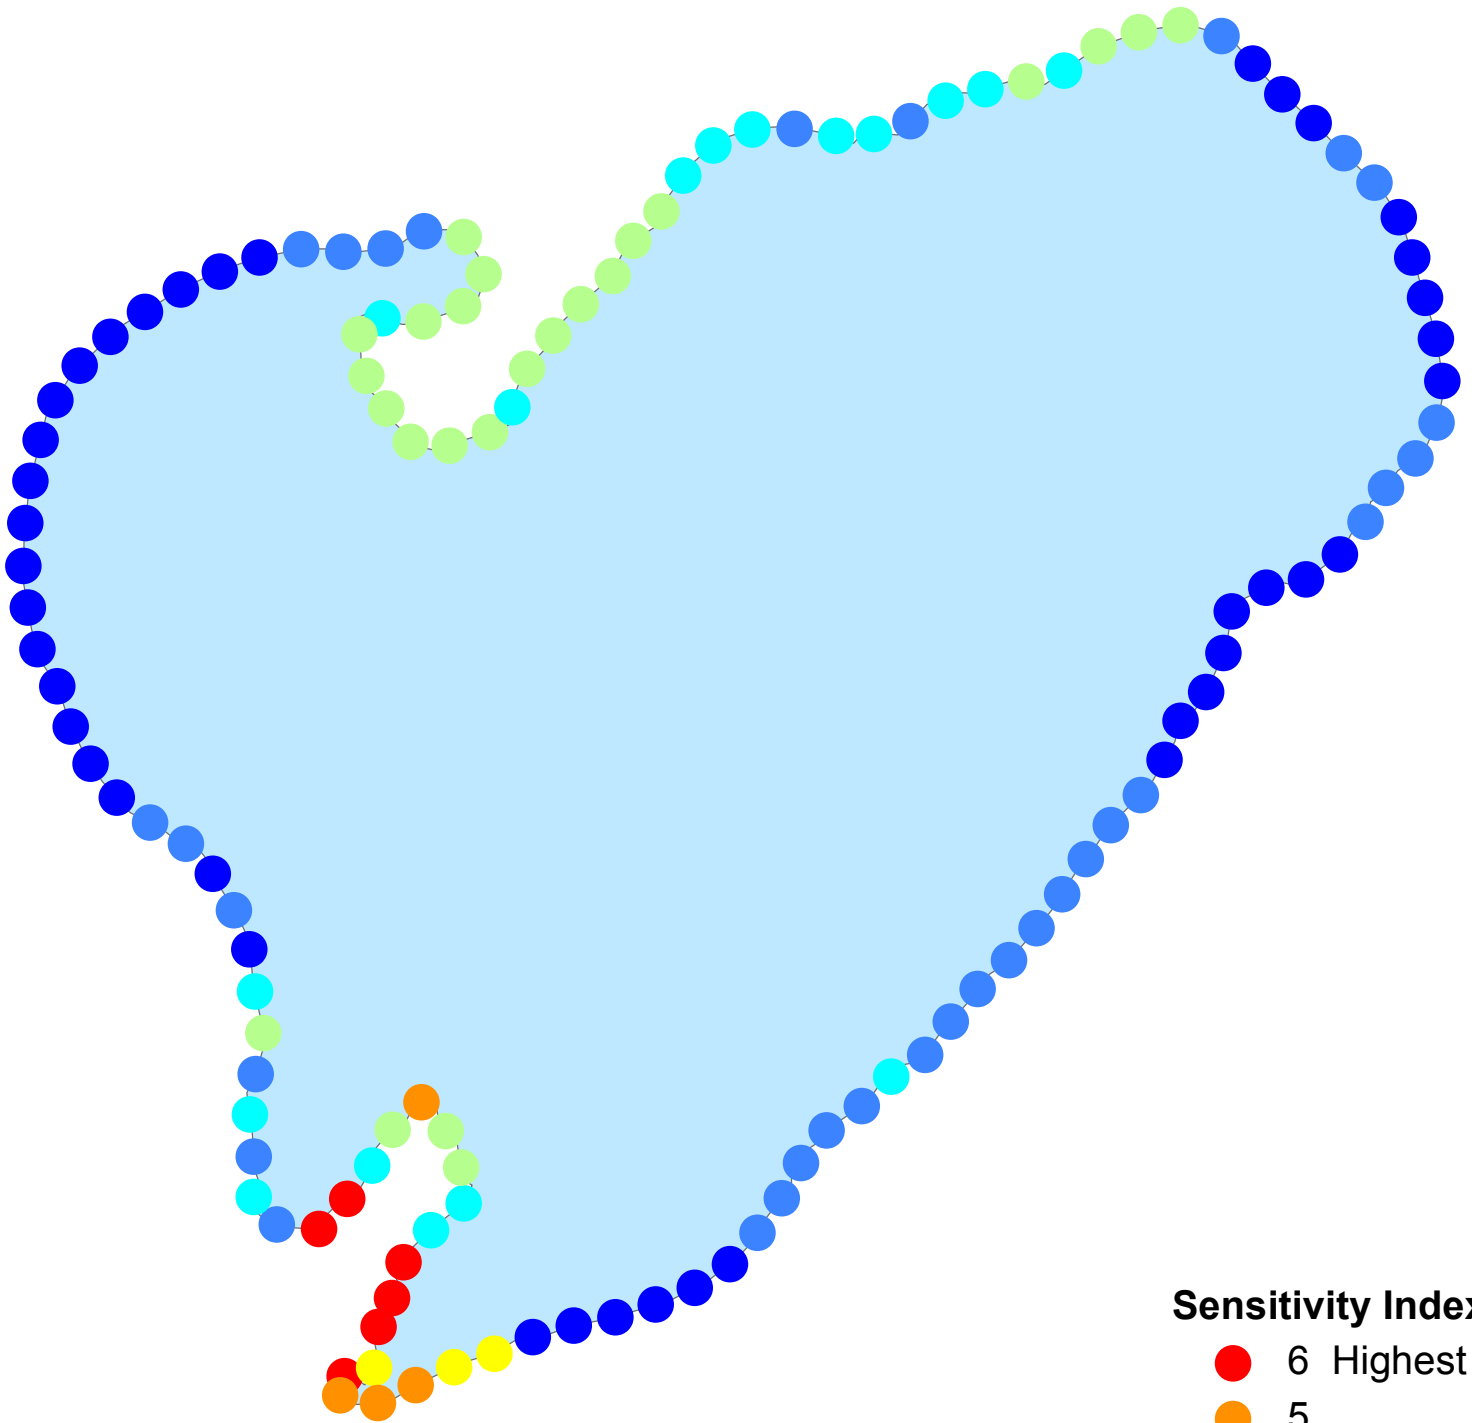

Upper Mission Lake
DOW 18-0242-00
Crow Wing County

Sensitivity Index

- 6 Highest
- 5
- 4
- 3
- 2
- 1
- 0 High

Created by:
MN DNR
2011

0 250 500 750 1,000 Meters

**Upper Mission Lake
DOW 18-0242-00
Crow Wing County**

-  Sensitive Lakeshore
-  Sensitive Shoreland

Created by:
MN DNR
2011