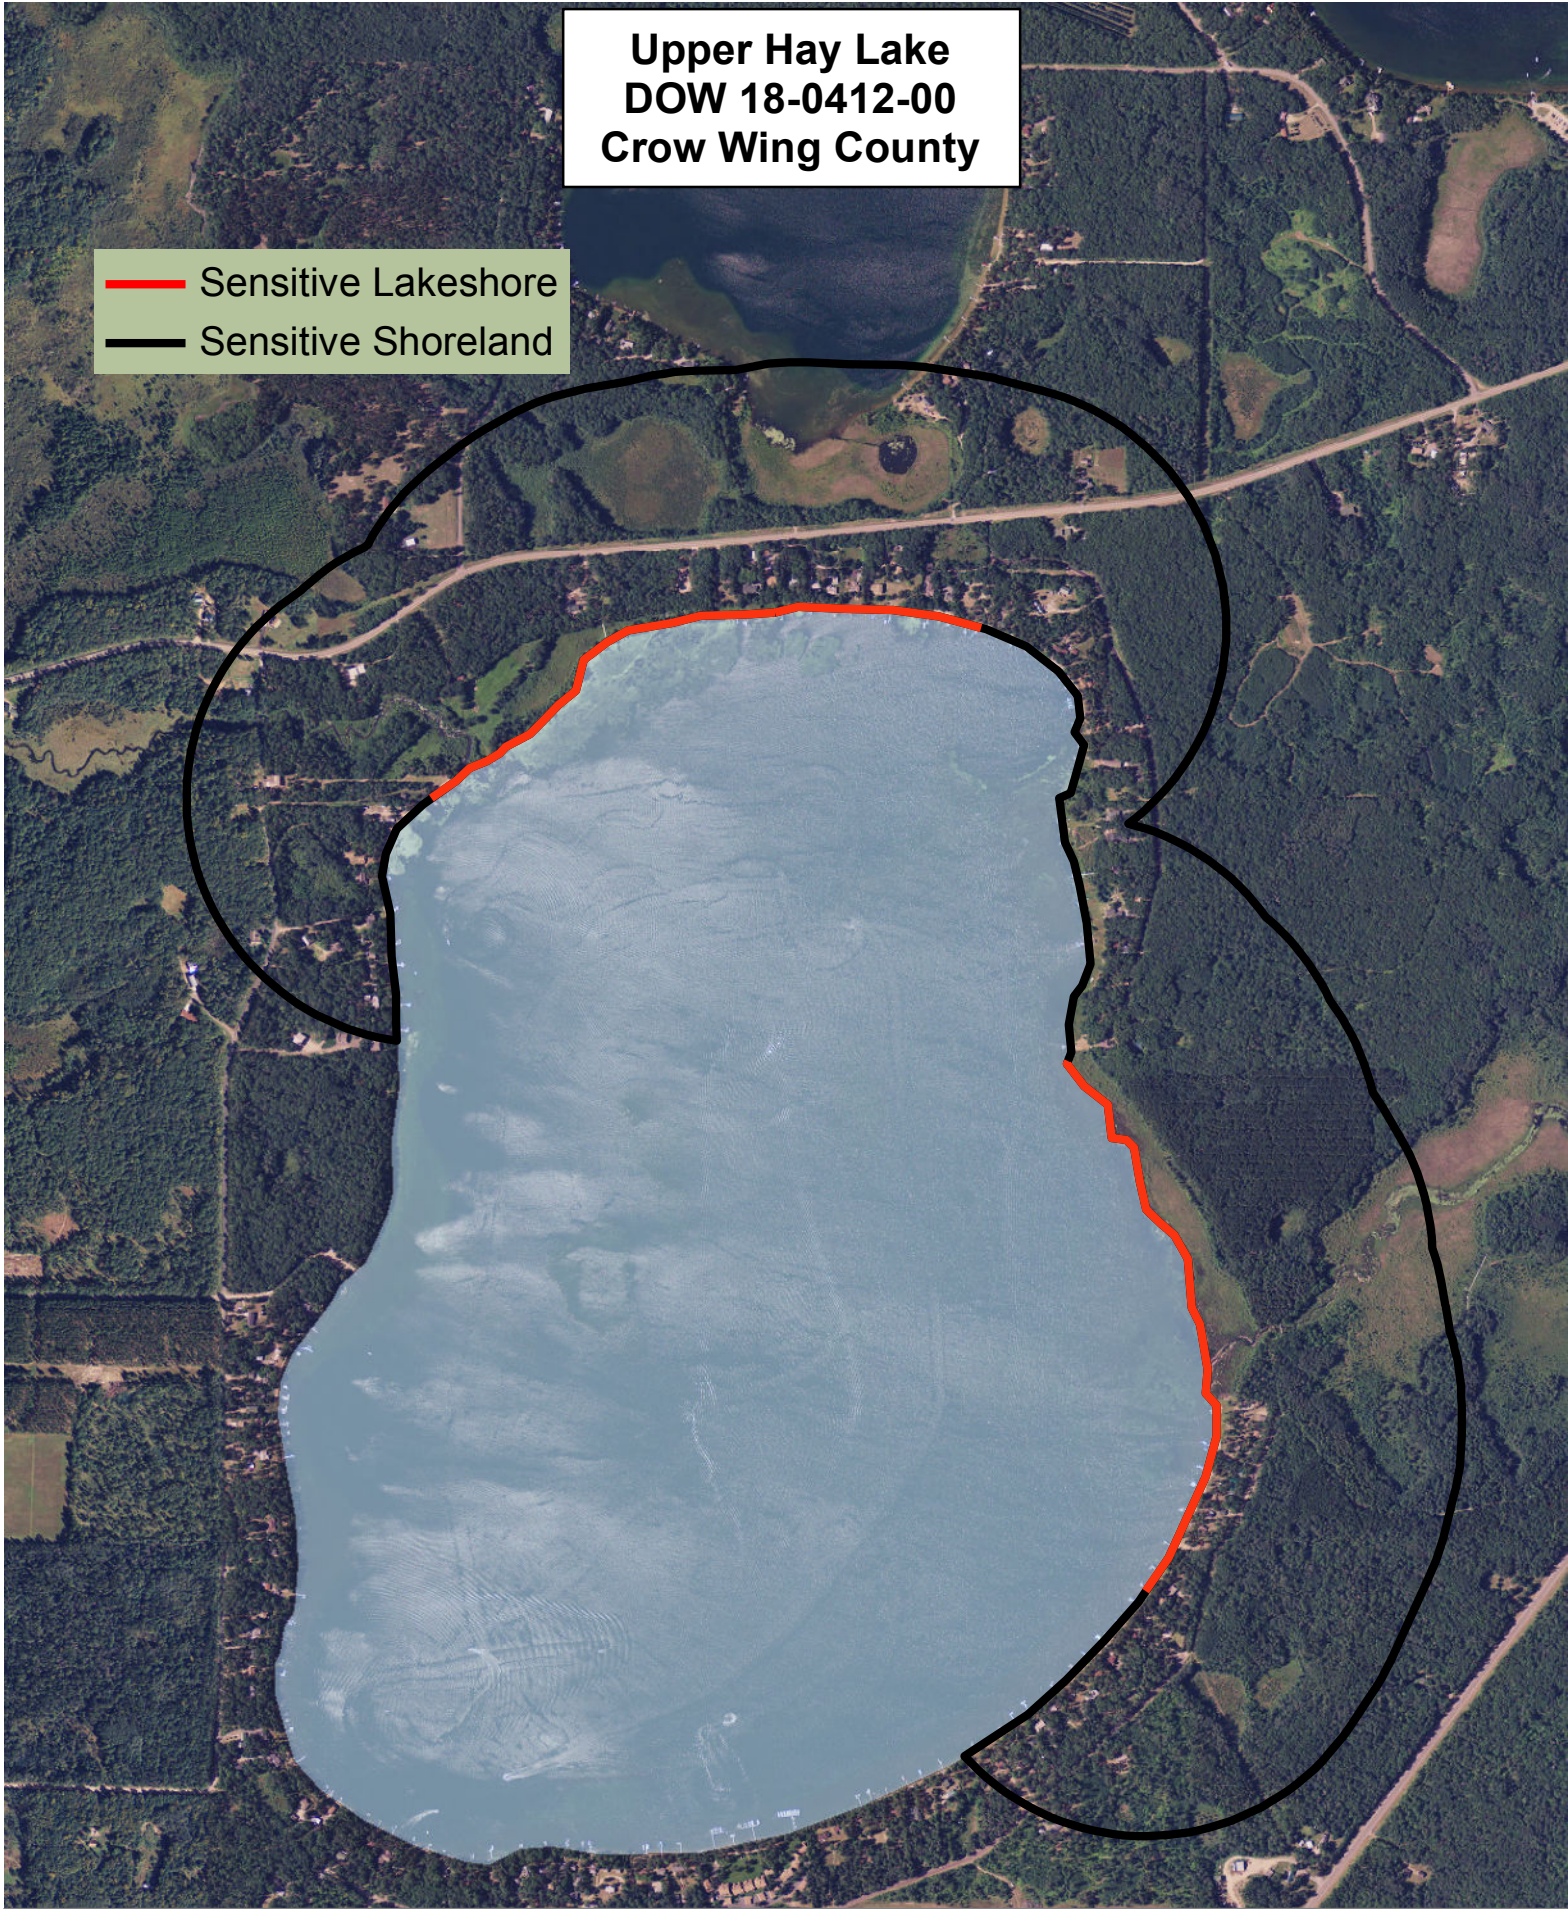

Upper Hay Lake
DOW 18-0412-00
Crow Wing County

Created by:
MN DNR
2011

0 130 260 390 520 Meters

Sensitivity Index

- 3 Highest
- 2 ↑
- 1 ↑
- 0 High

**Upper Hay Lake
DOW 18-0412-00
Crow Wing County**

-  Sensitive Lakeshore
-  Sensitive Shoreland

Created by:
MN DNR
2011