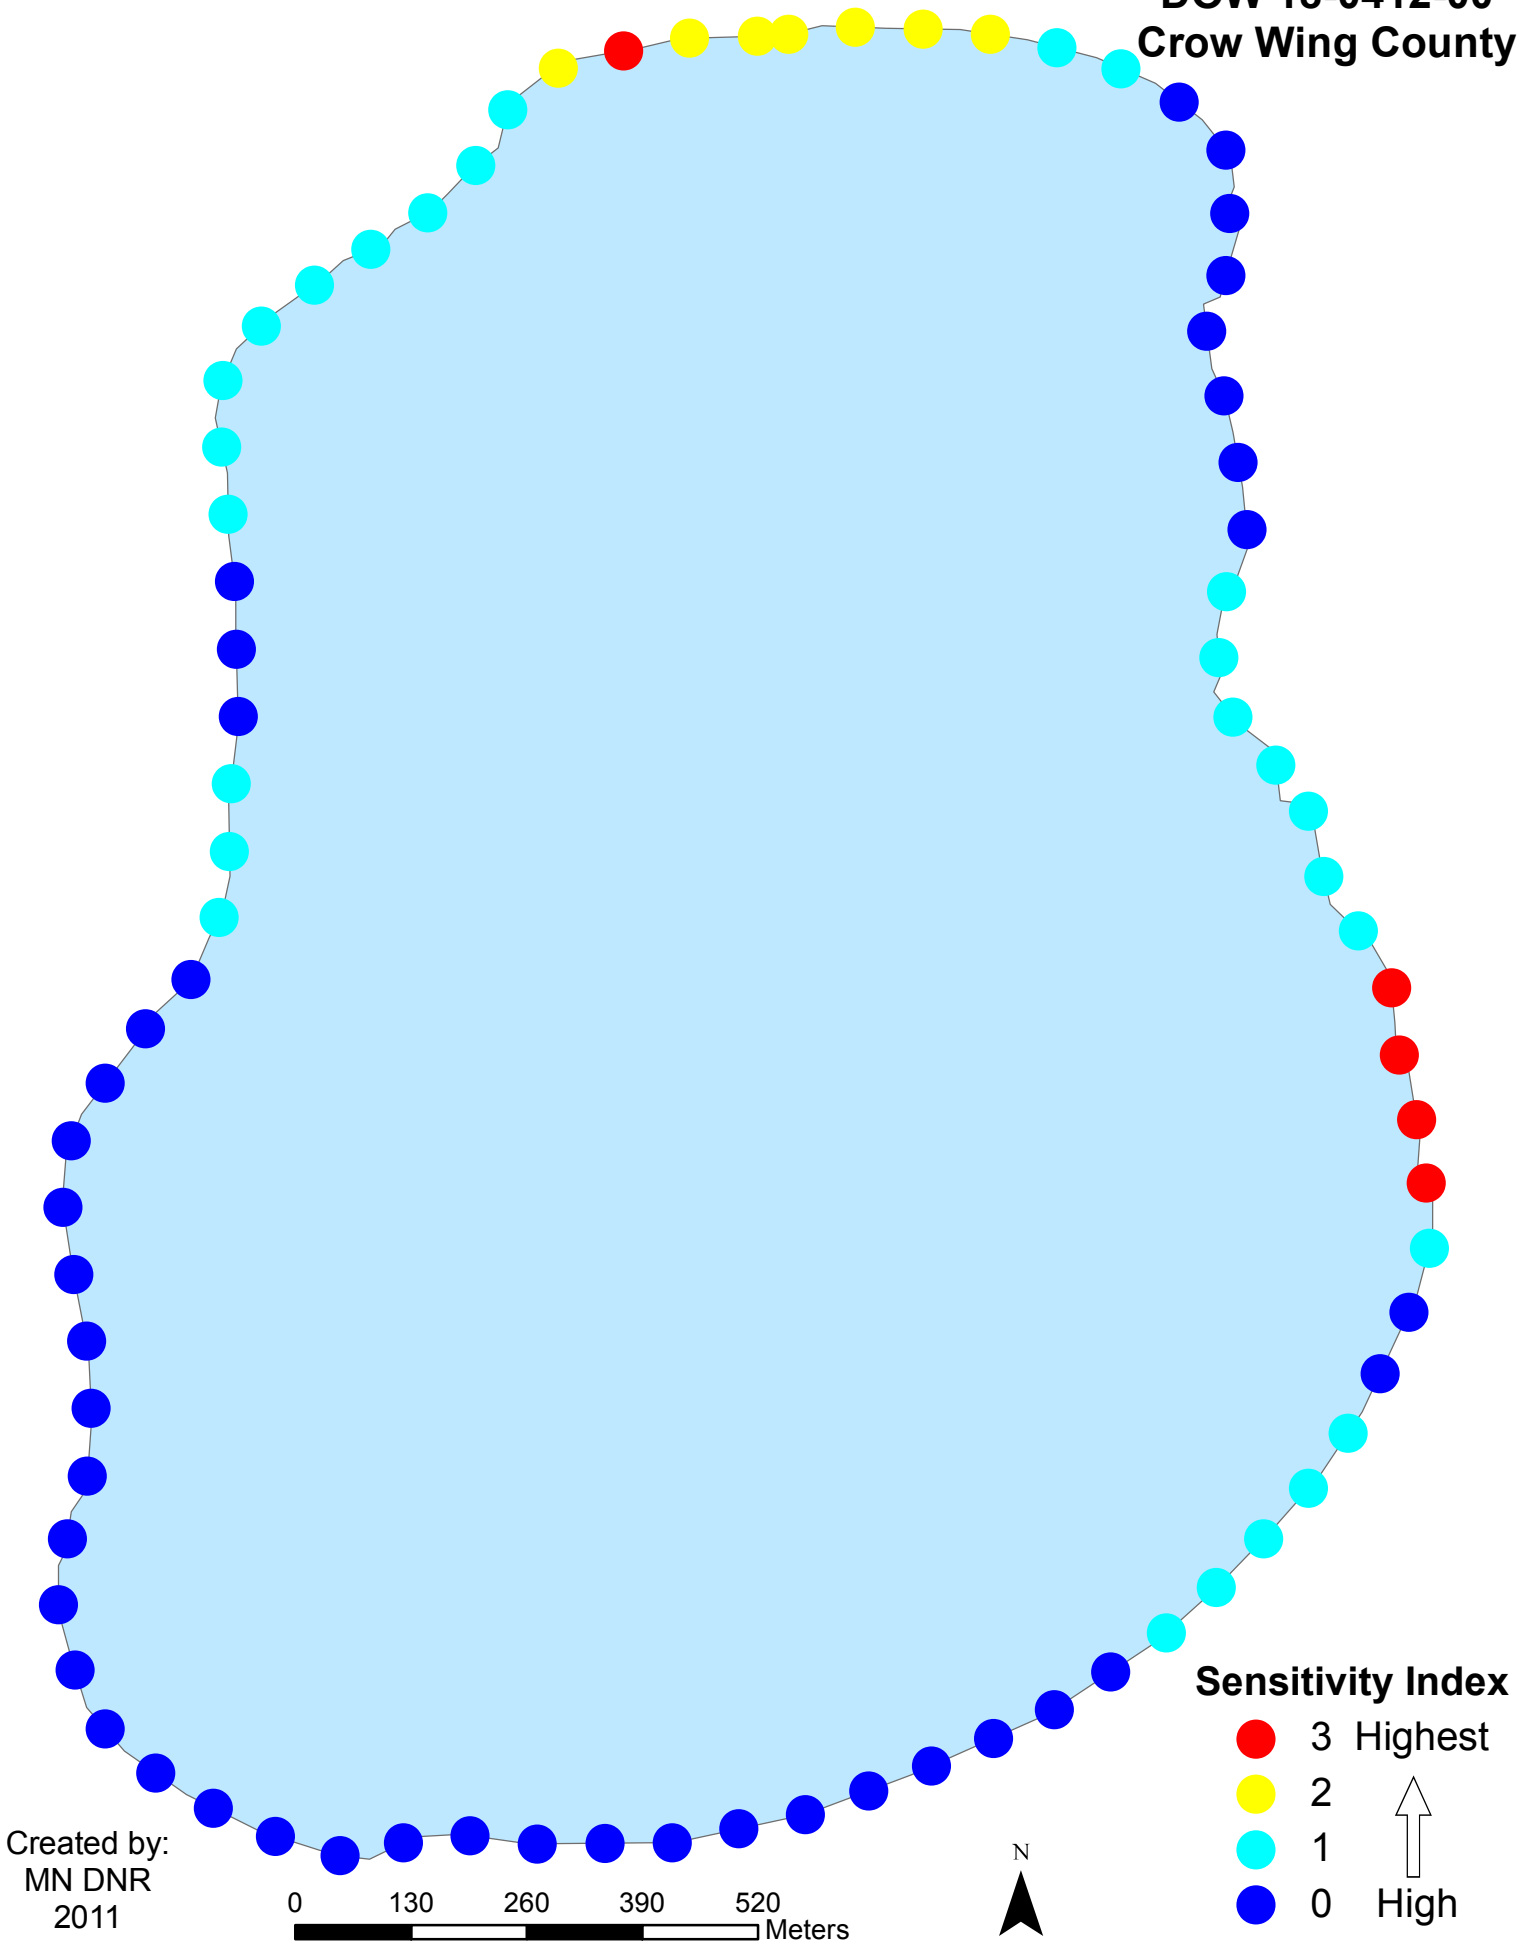

Upper Hay Lake
DOW 18-0412-00
Crow Wing County

Created by:
MN DNR
2011

0 130 260 390 520 Meters

Sensitivity Index

- 3 Highest
- 2 ↑
- 1 ↑
- 0 High

**Upper Hay Lake
DOW 18-0412-00
Crow Wing County**

-  Sensitive Lakeshore
-  Sensitive Shoreland

Created by:
MN DNR
2011