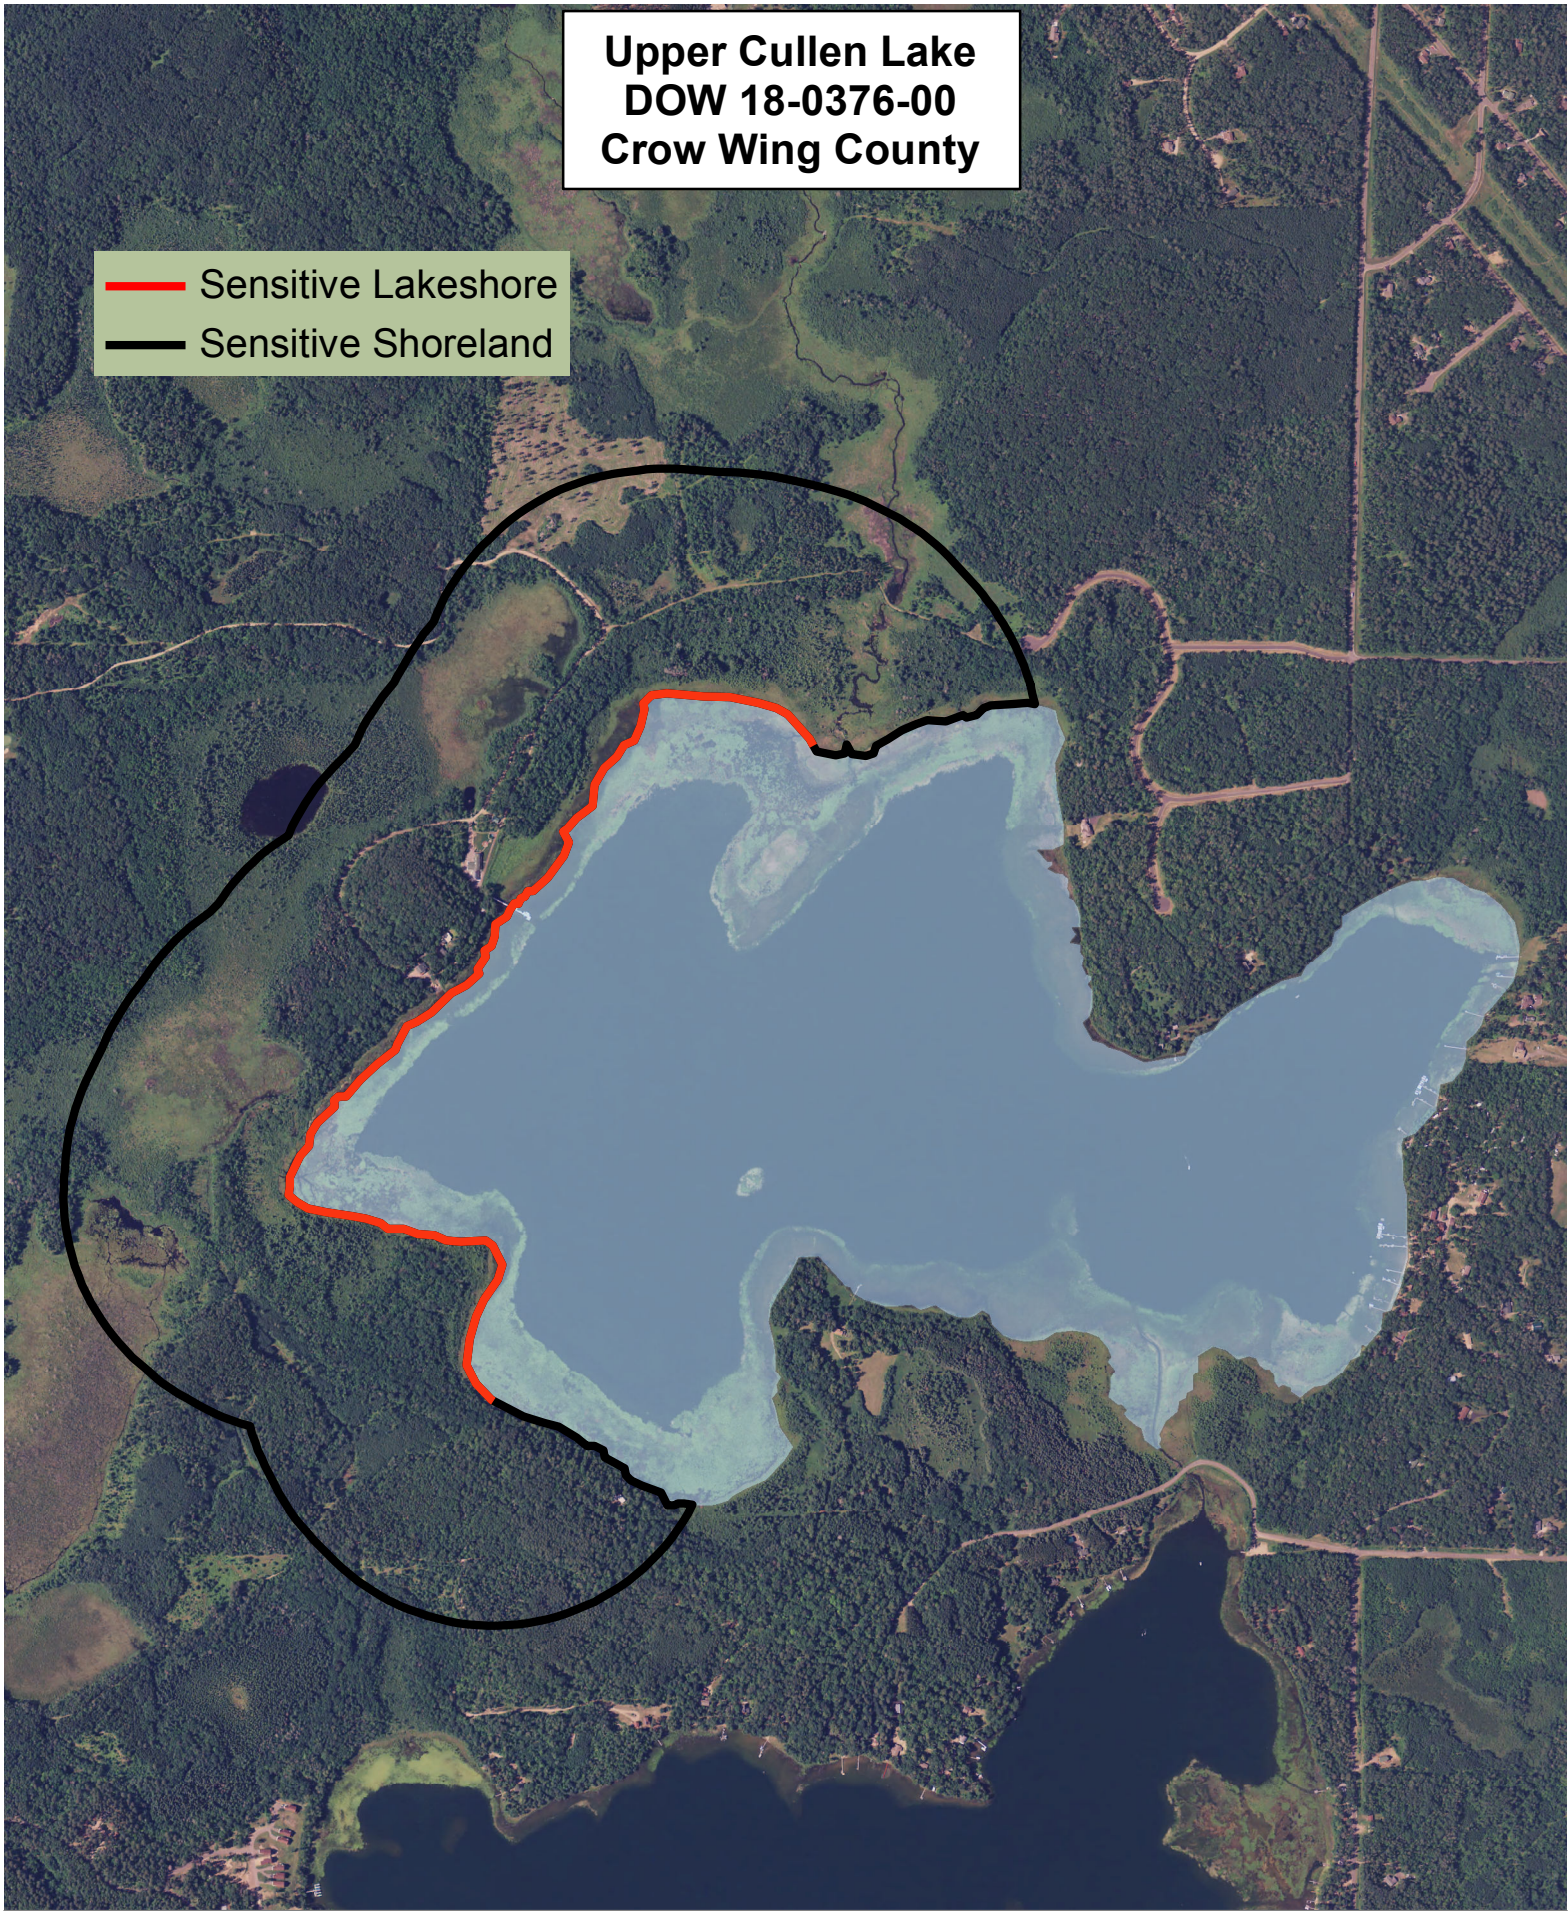

Upper Cullen Lake
DOW 18-0376-00
Crow Wing County

Sensitivity Index

- 3 Highest
- 2
- 1
- 0 High

Created by:
MN DNR
2011

**Upper Cullen Lake
DOW 18-0376-00
Crow Wing County**

-  Sensitive Lakeshore
-  Sensitive Shoreland

Created by:
MN DNR
2011