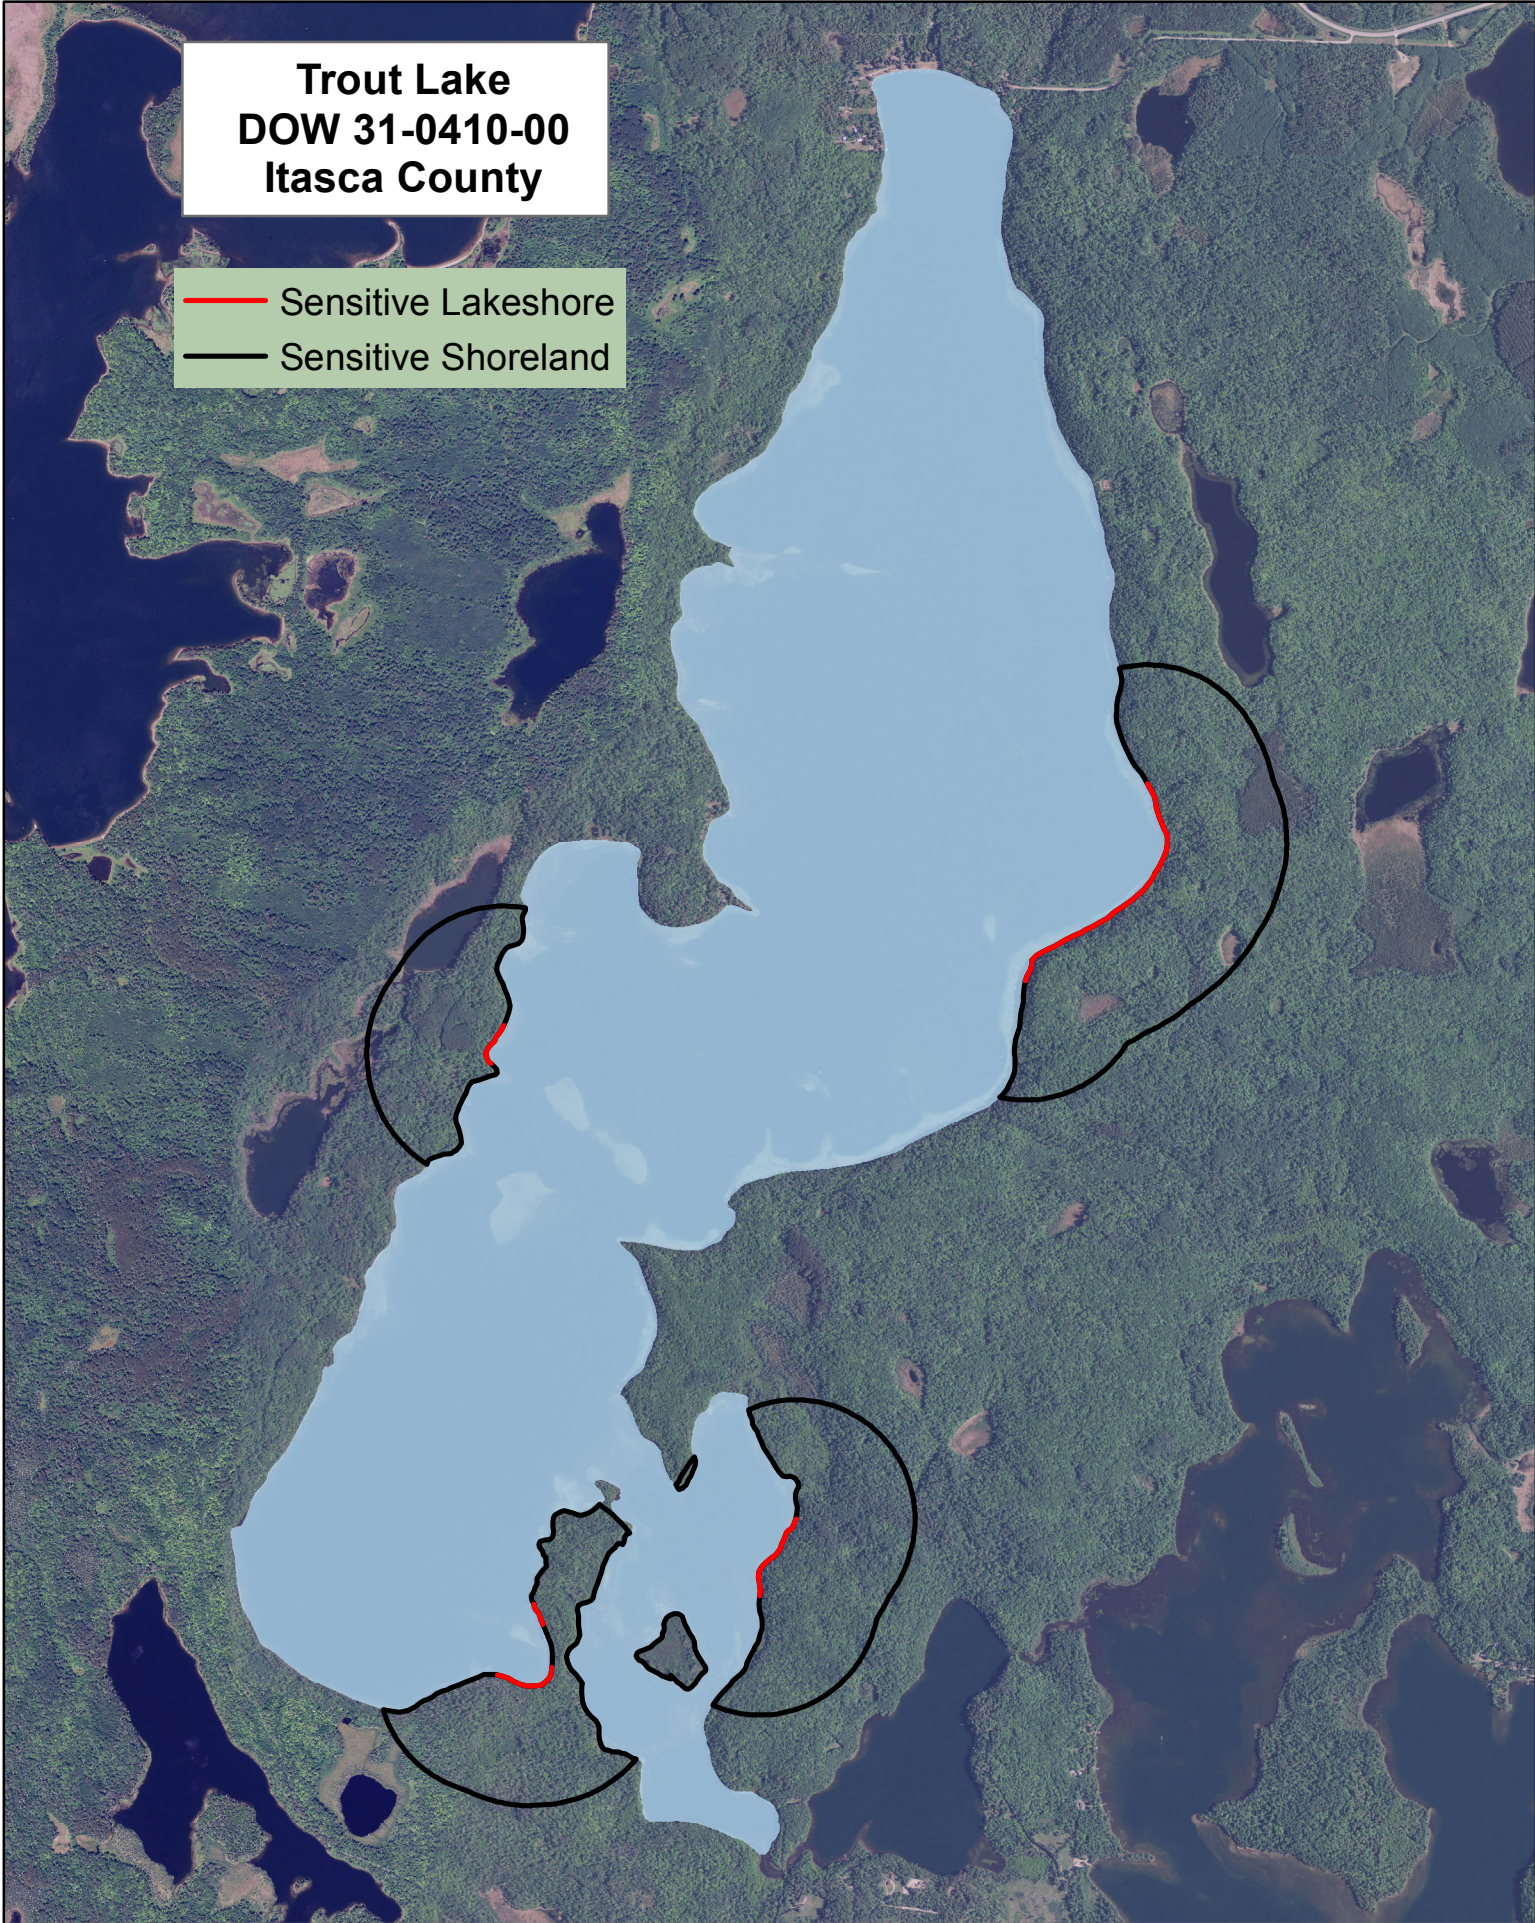

Trout Lake  
DOW 31-0410-00  
Itasca County

**Sensitivity Index**

- 6 Highest
  - 5
  - 4
  - 3
  - 2
  - 1
  - 0 High
- ↑

Created by:  
MN DNR  
2014

**Trout Lake  
DOW 31-0410-00  
Itasca County**

-  Sensitive Lakeshore
-  Sensitive Shoreland

Created by:  
MN DNR  
2014