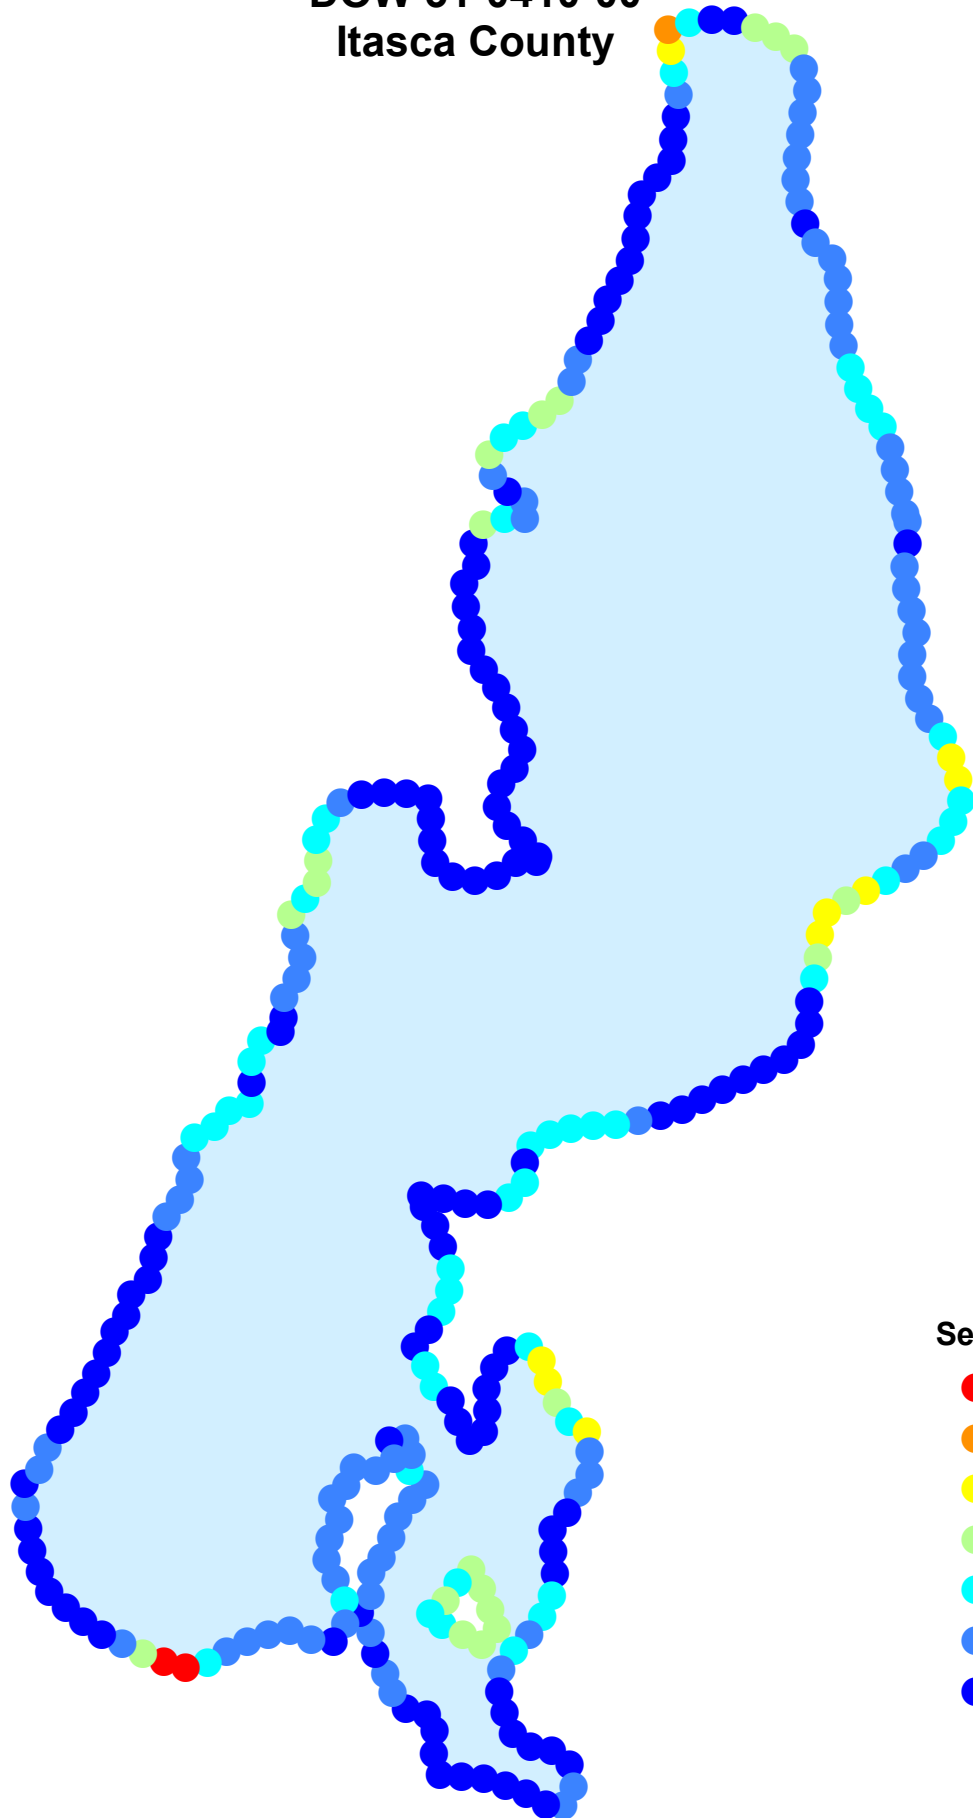

Trout Lake  
DOW 31-0410-00  
Itasca County

**Sensitivity Index**

- 6 Highest
  - 5
  - 4
  - 3
  - 2
  - 1
  - 0 High
- ↑

Created by:  
MN DNR  
2014

**Trout Lake  
DOW 31-0410-00  
Itasca County**

-  Sensitive Lakeshore
-  Sensitive Shoreland

Created by:  
MN DNR  
2014