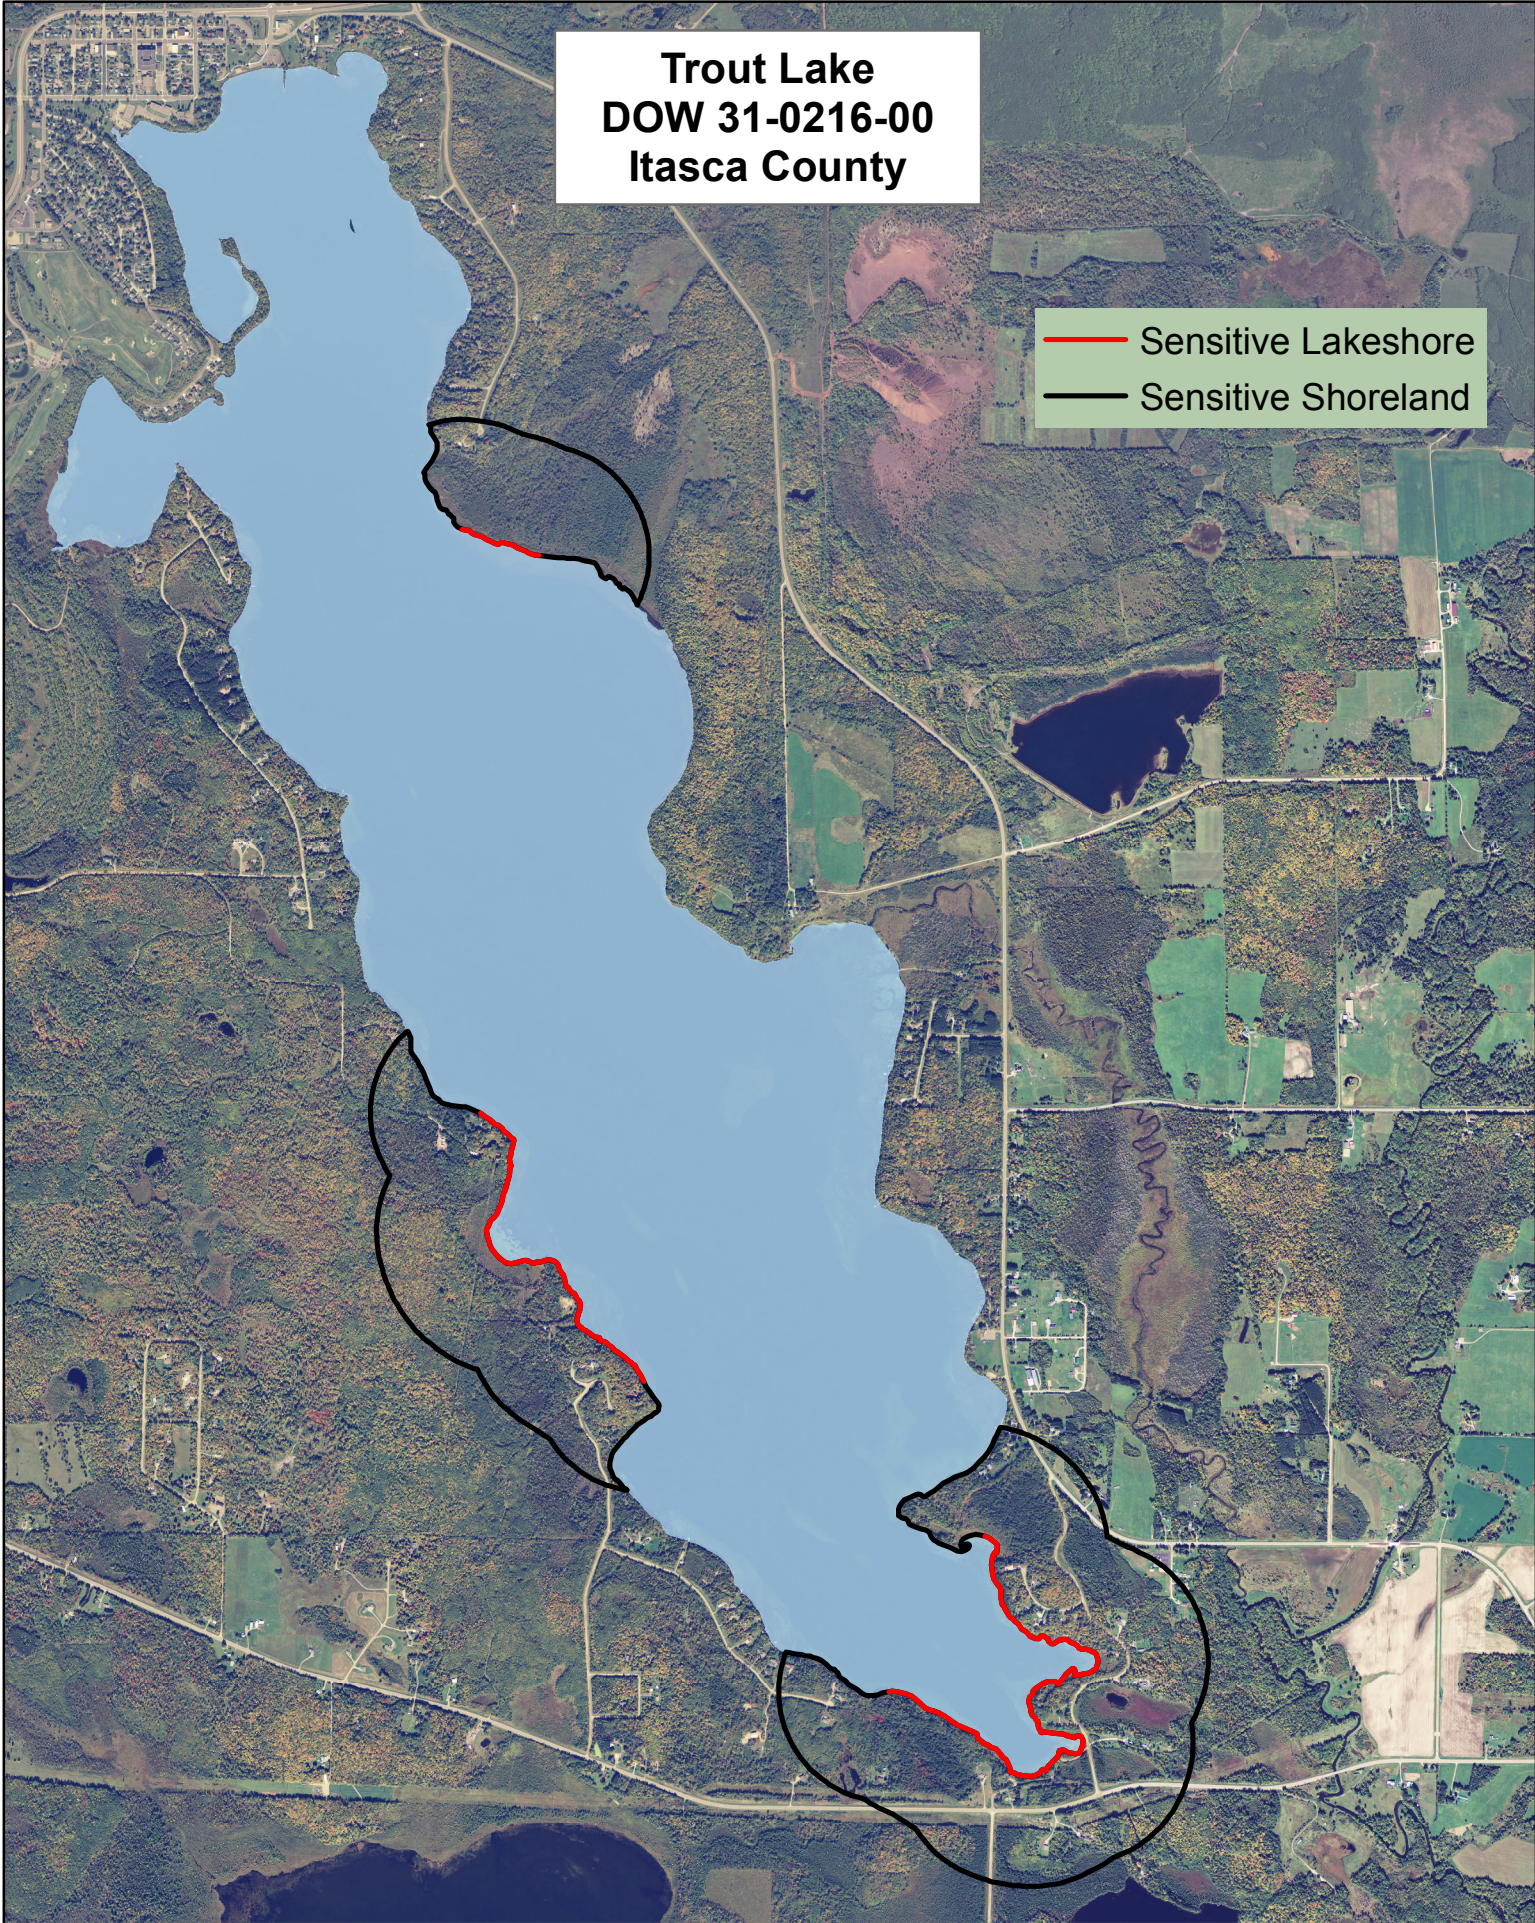

Trout Lake
DOW 31-0216-00
Itasca County

Sensitivity Index

- 6 Highest
 - 5
 - 4
 - 3
 - 2
 - 1
 - 0 High
- ↑

Created by:
MN DNR
2014

**Trout Lake
DOW 31-0216-00
Itasca County**

-  Sensitive Lakeshore
-  Sensitive Shoreland

Created by:
MN DNR
2014