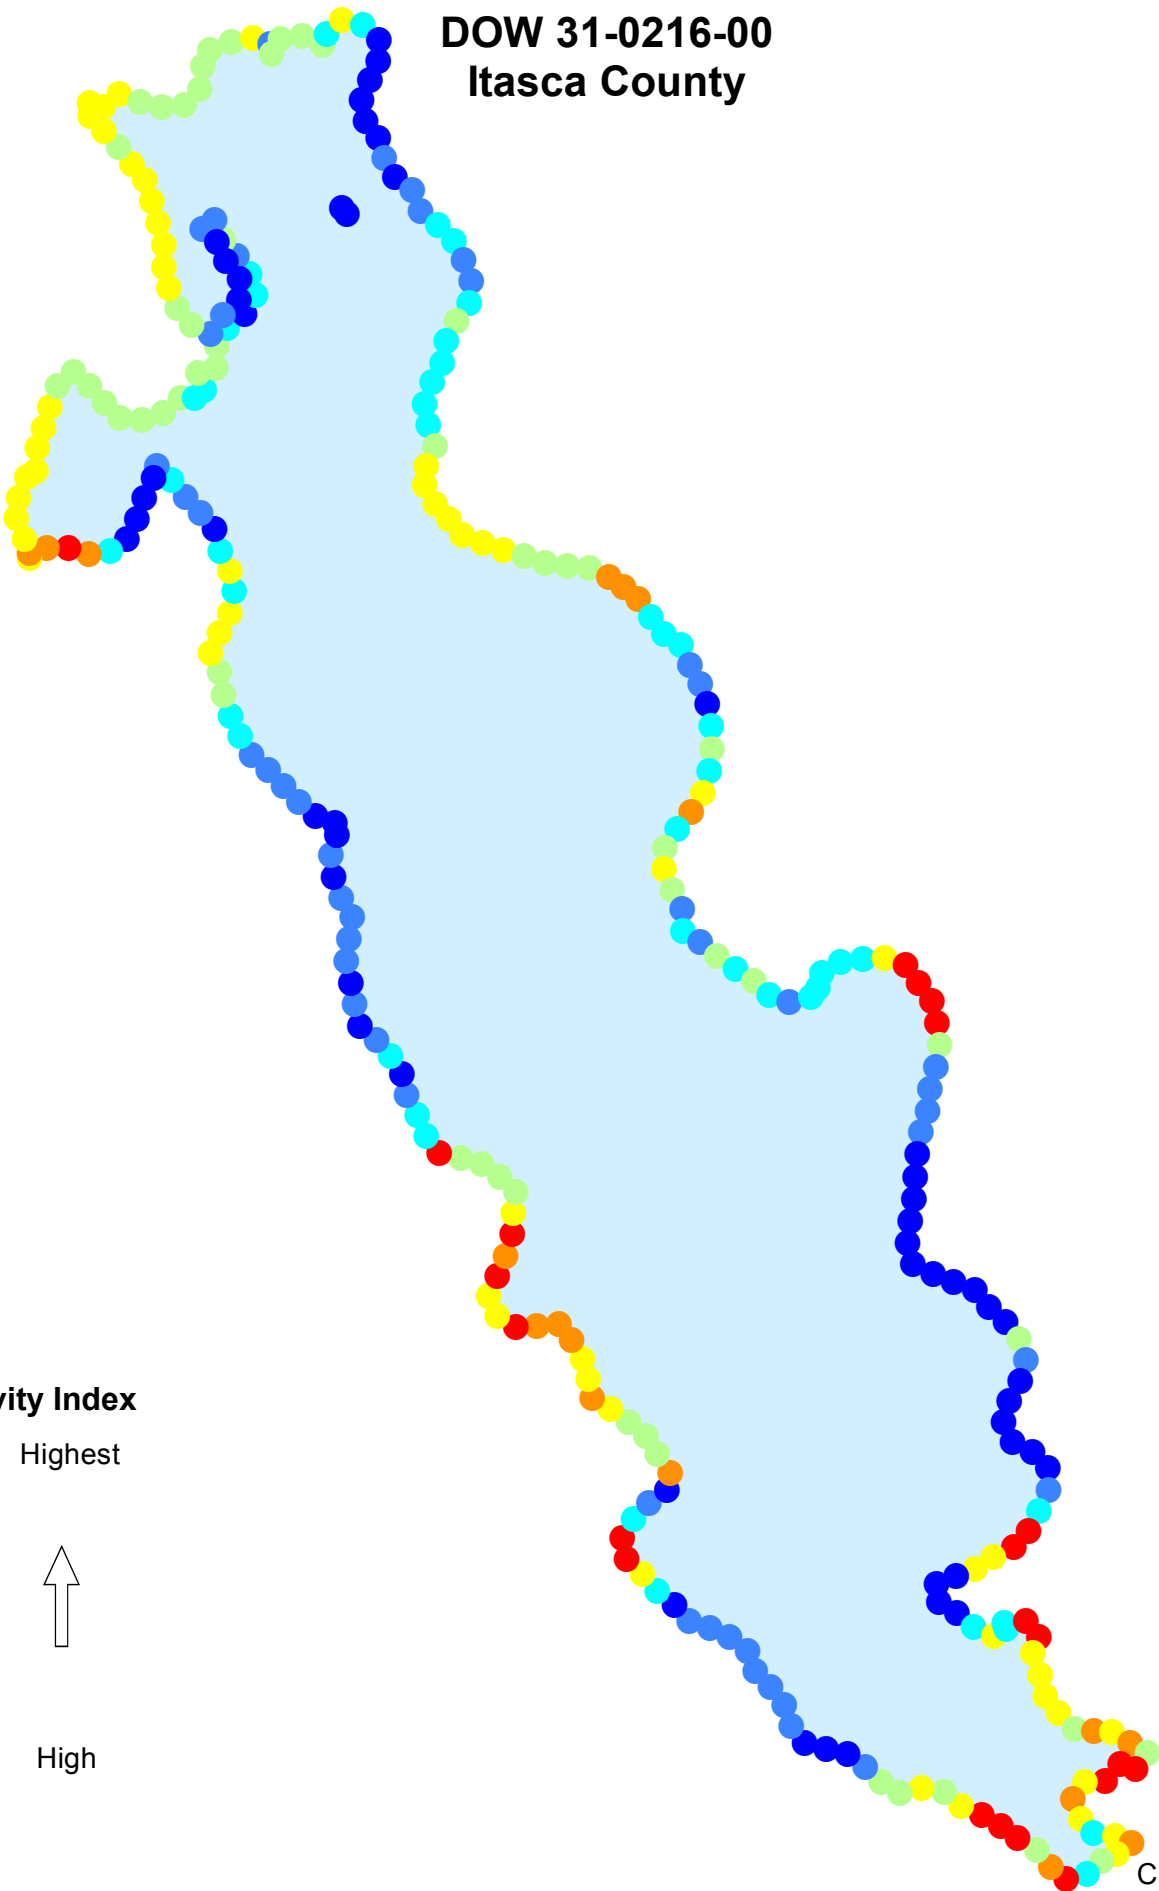

Trout Lake
DOW 31-0216-00
Itasca County

Sensitivity Index

- 6 Highest
 - 5
 - 4
 - 3
 - 2
 - 1
 - 0 High
- ↑

Created by:
MN DNR
2014

**Trout Lake
DOW 31-0216-00
Itasca County**

-  Sensitive Lakeshore
-  Sensitive Shoreland

Created by:
MN DNR
2014