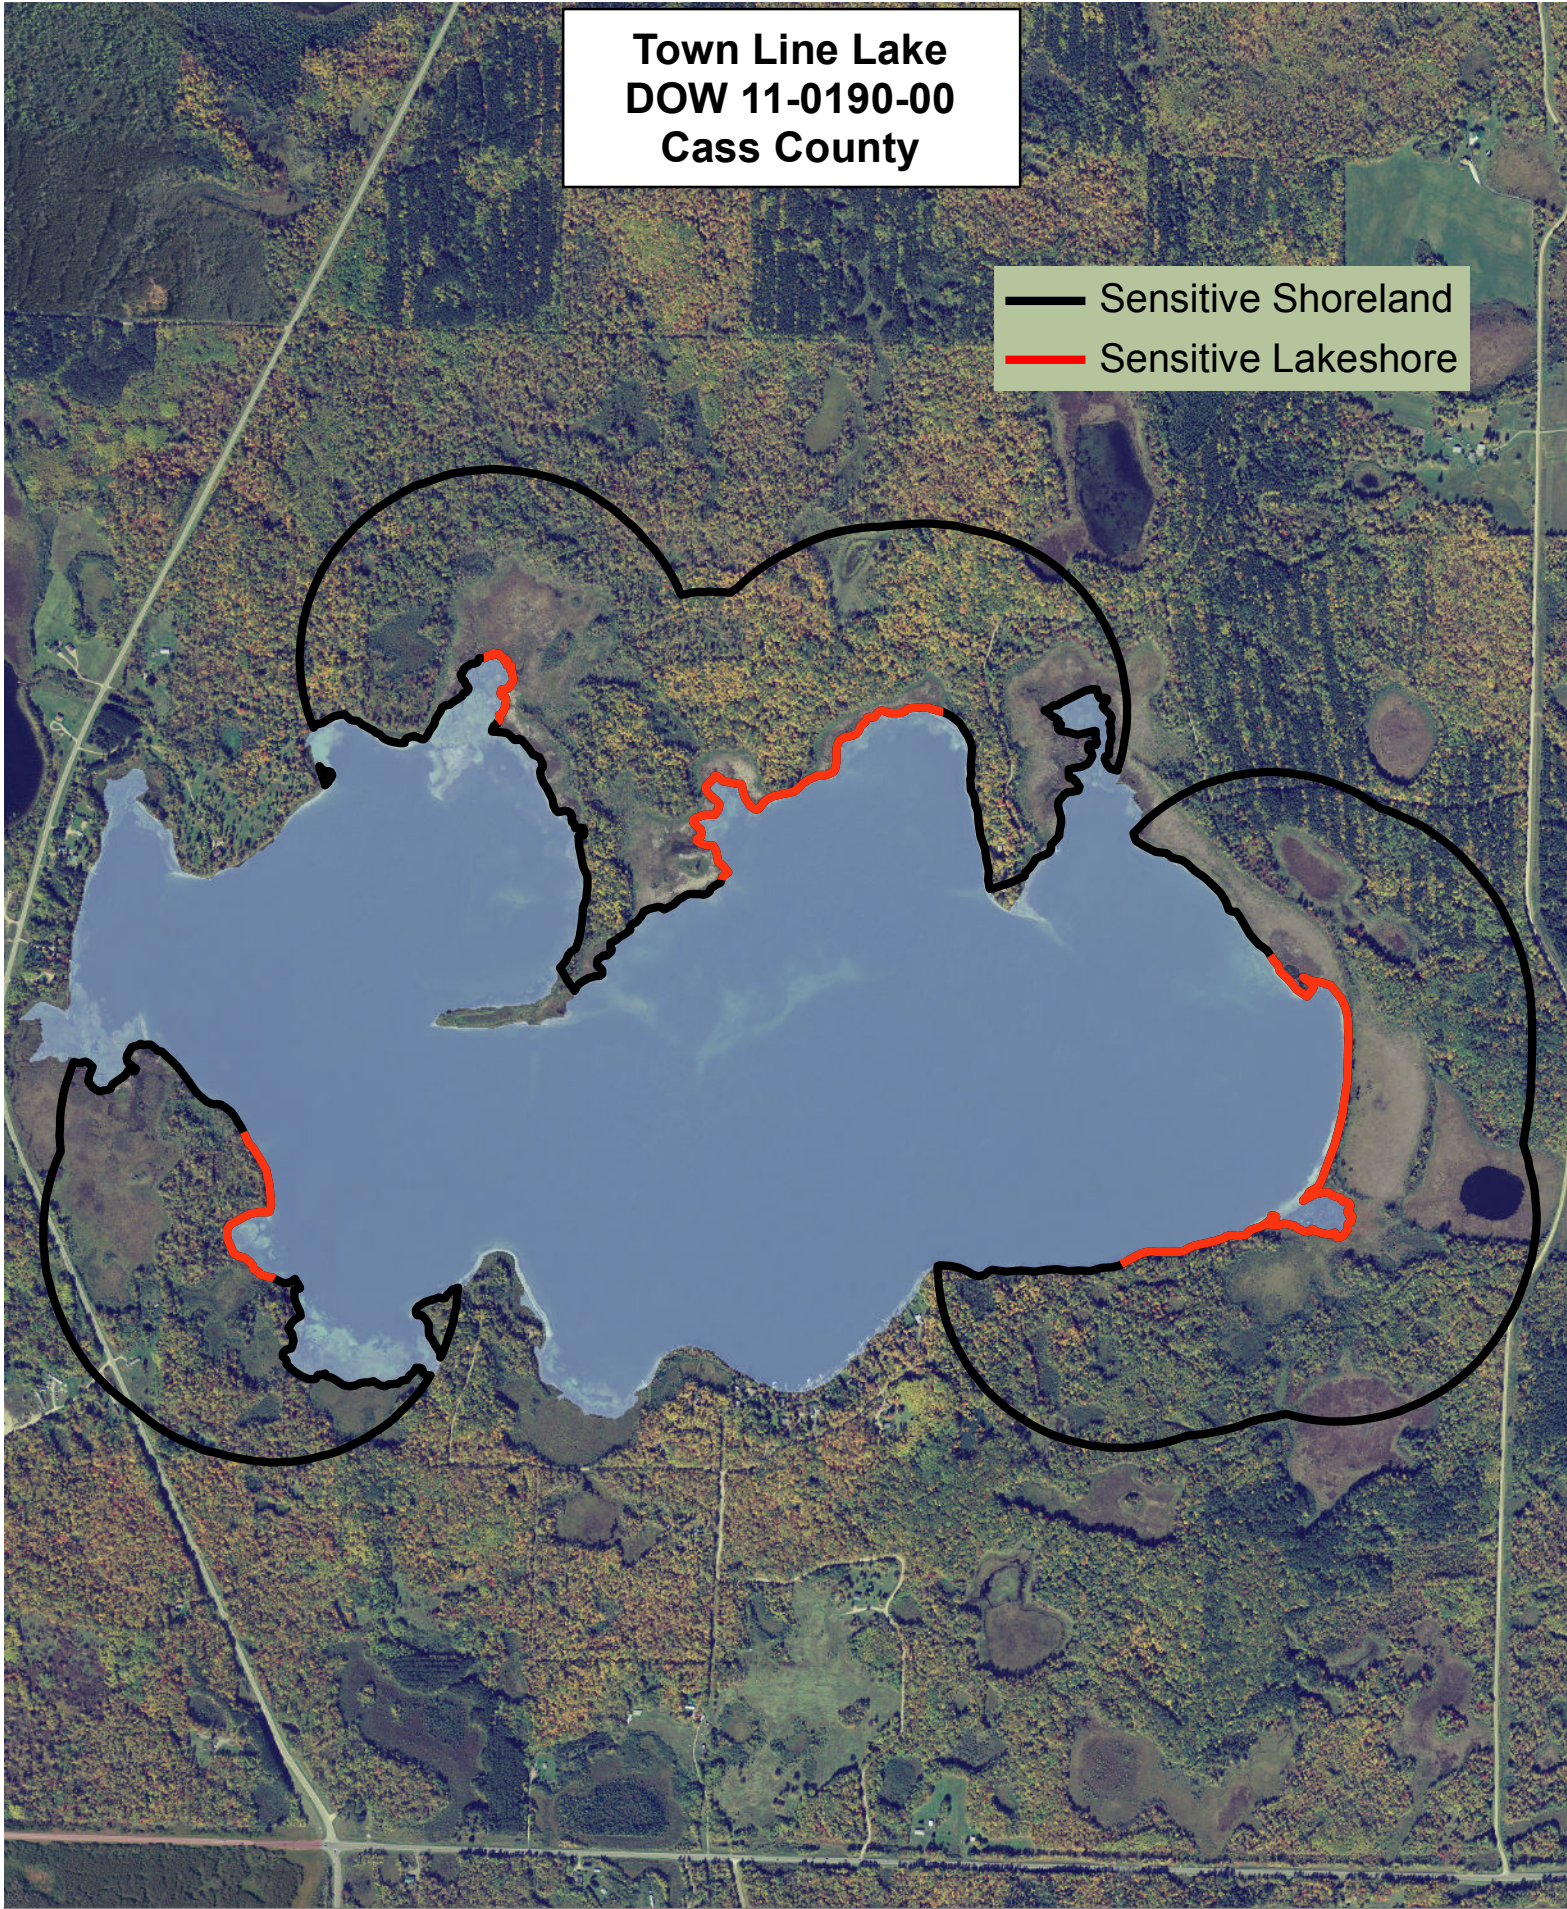

Town Line Lake
DOW 11-0190-00
Cass County

Sensitivity Index

- 9 Highest
- 8
- 7
- 6
- 5
- 4
- 3
- 2
- 1
- 0 High

Created by:
MN DNR
2011

0 250 500 750 1,000 Meters

**Town Line Lake
DOW 11-0190-00
Cass County**

-  Sensitive Shoreland
-  Sensitive Lakeshore

Created by:
MN DNR
2011