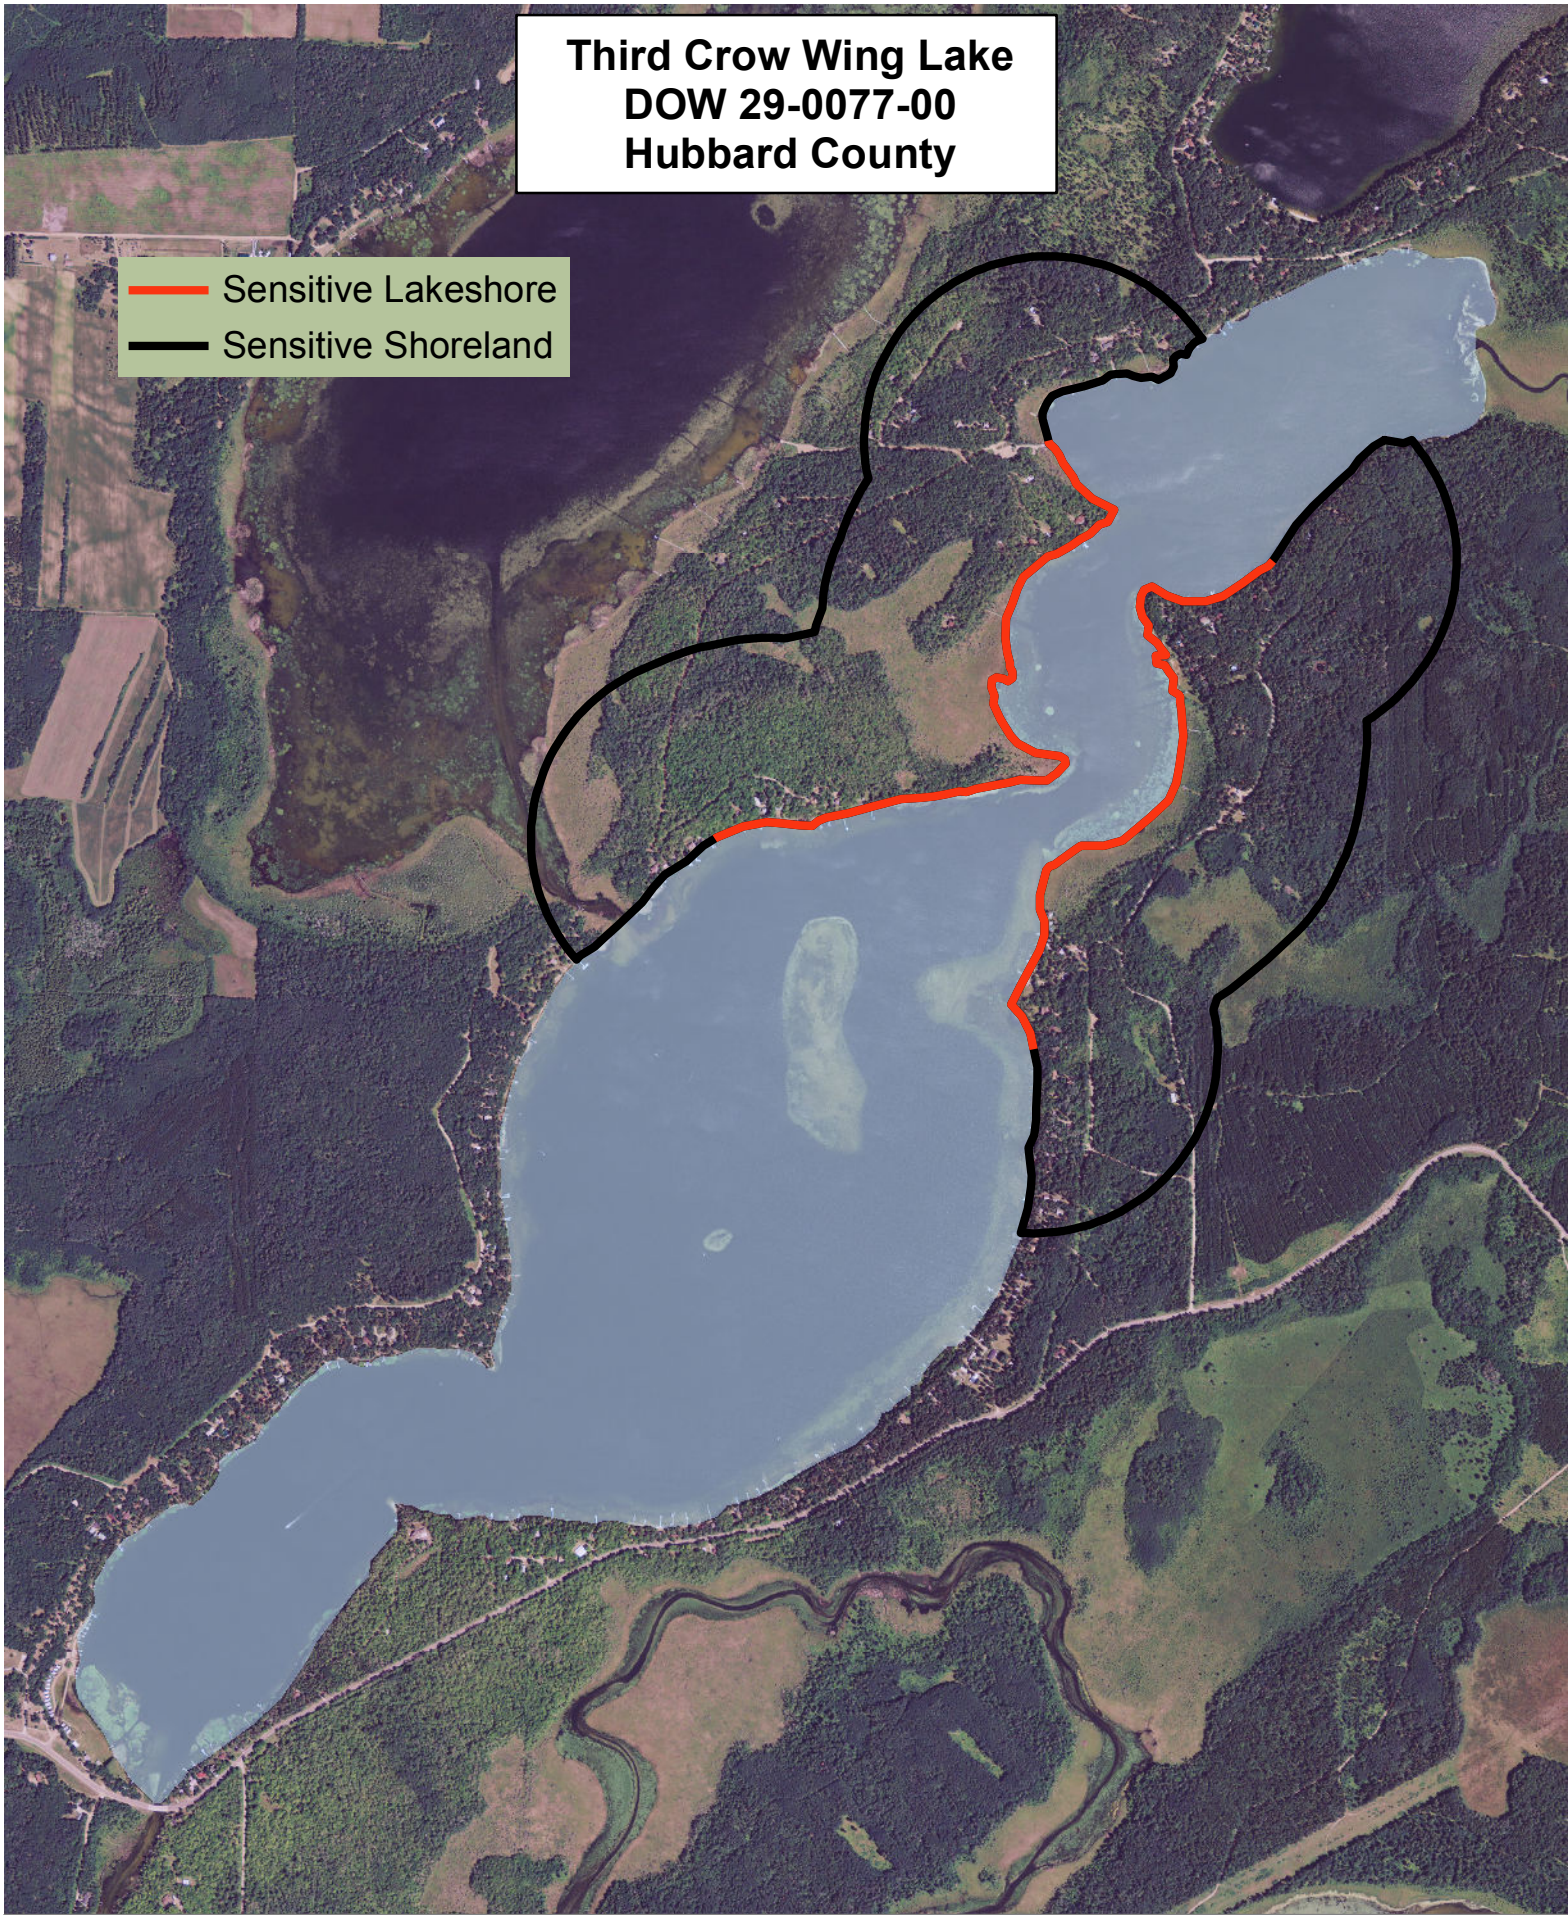

Third Crow Wing Lake
DOW 29-0077-00
Hubbard County

Sensitivity Index

- 9 Highest
- 7
- 6
- 5
- 4
- 3
- 2
- 1
- 0 High

0 375 750 1,125 1,500 Meters

Created by:
MN DNR
2012

**Third Crow Wing Lake
DOW 29-0077-00
Hubbard County**

-  Sensitive Lakeshore
-  Sensitive Shoreland

0 375 750 1,125 1,500 Meters

Created by:
MN DNR
2012