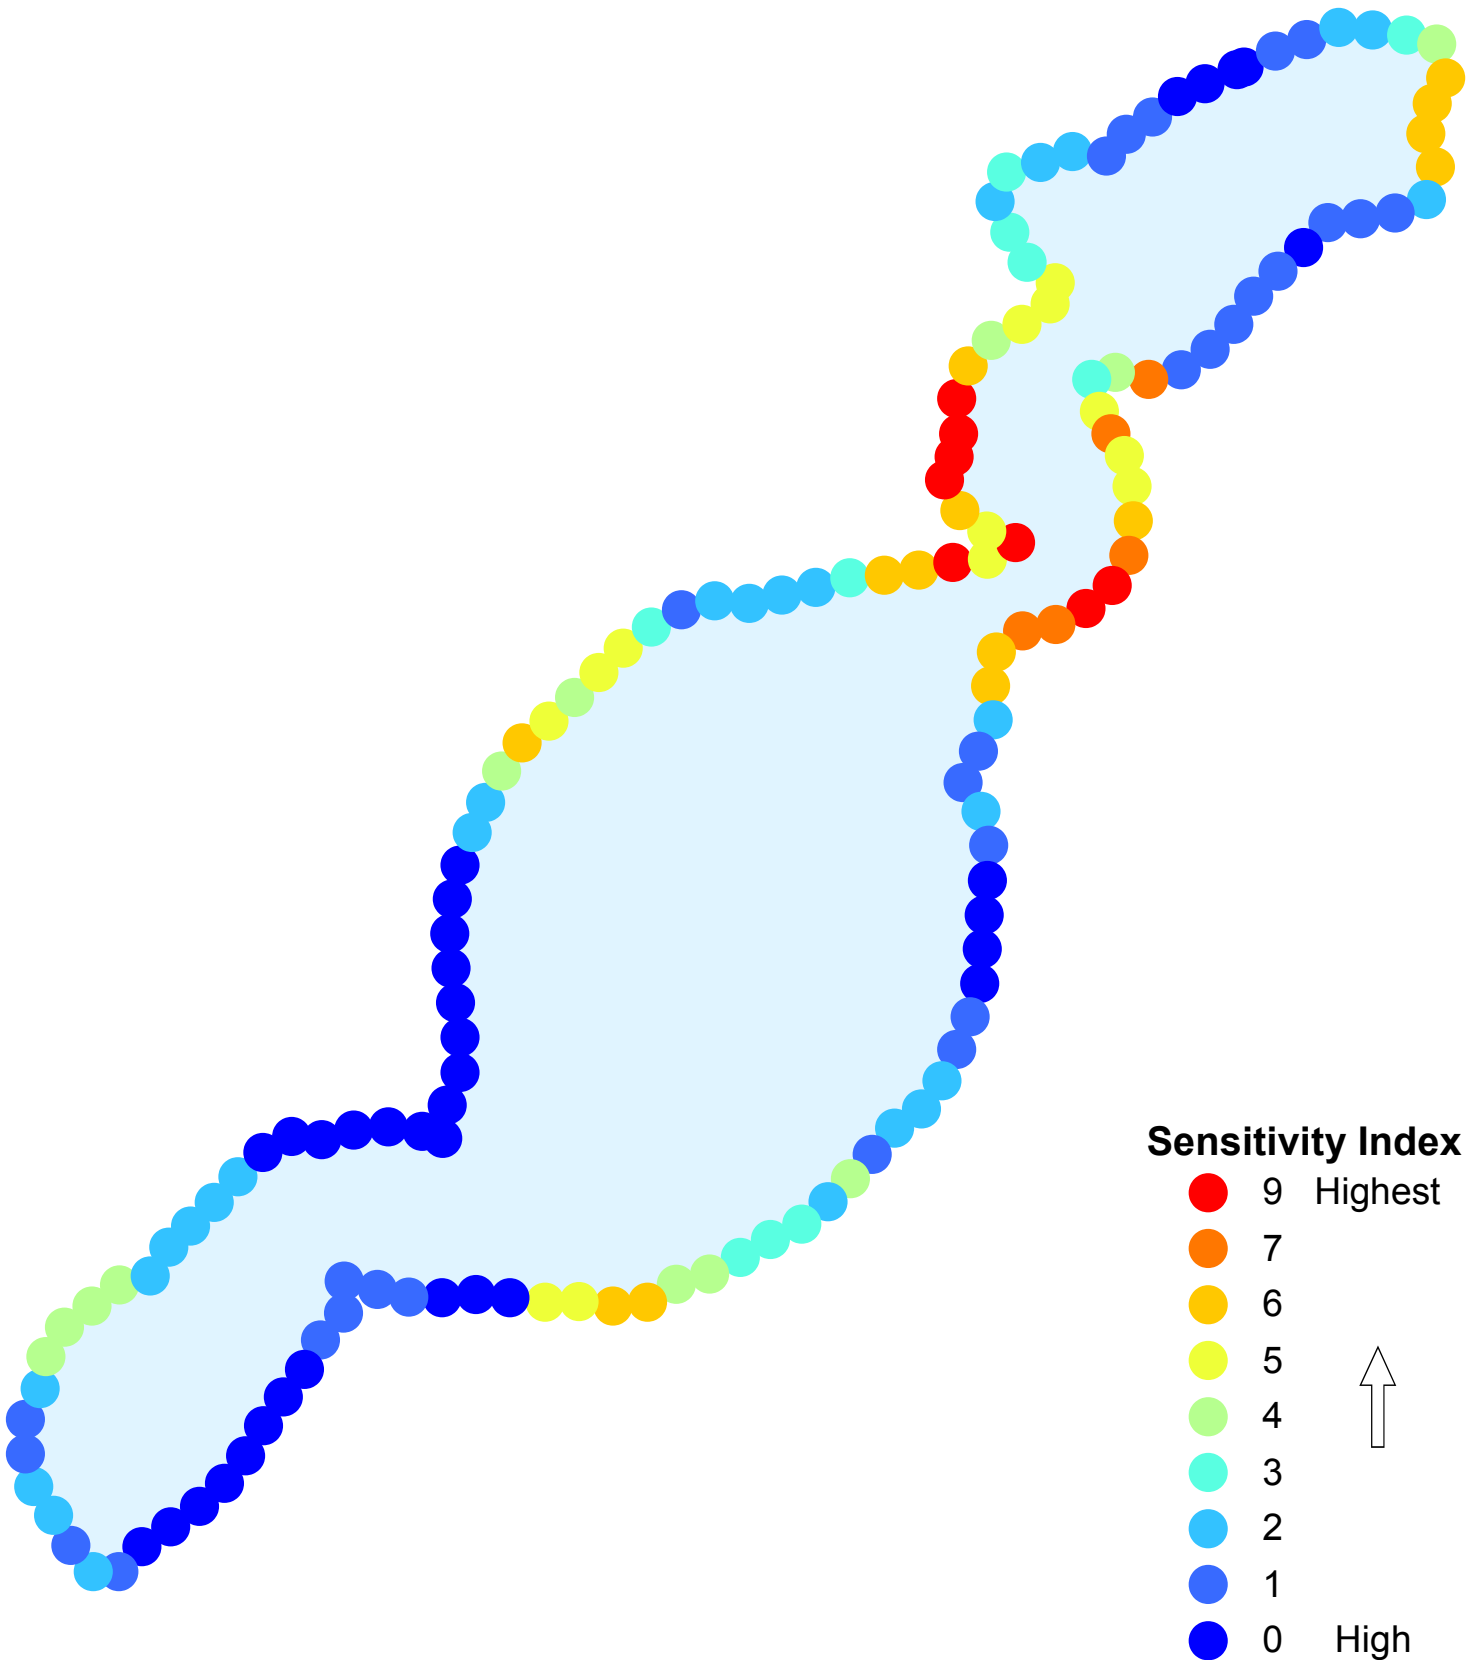

Third Crow Wing Lake
DOW 29-0077-00
Hubbard County

Sensitivity Index

- 9 Highest
- 7
- 6
- 5
- 4
- 3
- 2
- 1
- 0 High

0 375 750 1,125 1,500 Meters

Created by:
MN DNR
2012

**Third Crow Wing Lake
DOW 29-0077-00
Hubbard County**

-  Sensitive Lakeshore
-  Sensitive Shoreland

0 375 750 1,125 1,500 Meters

Created by:
MN DNR
2012