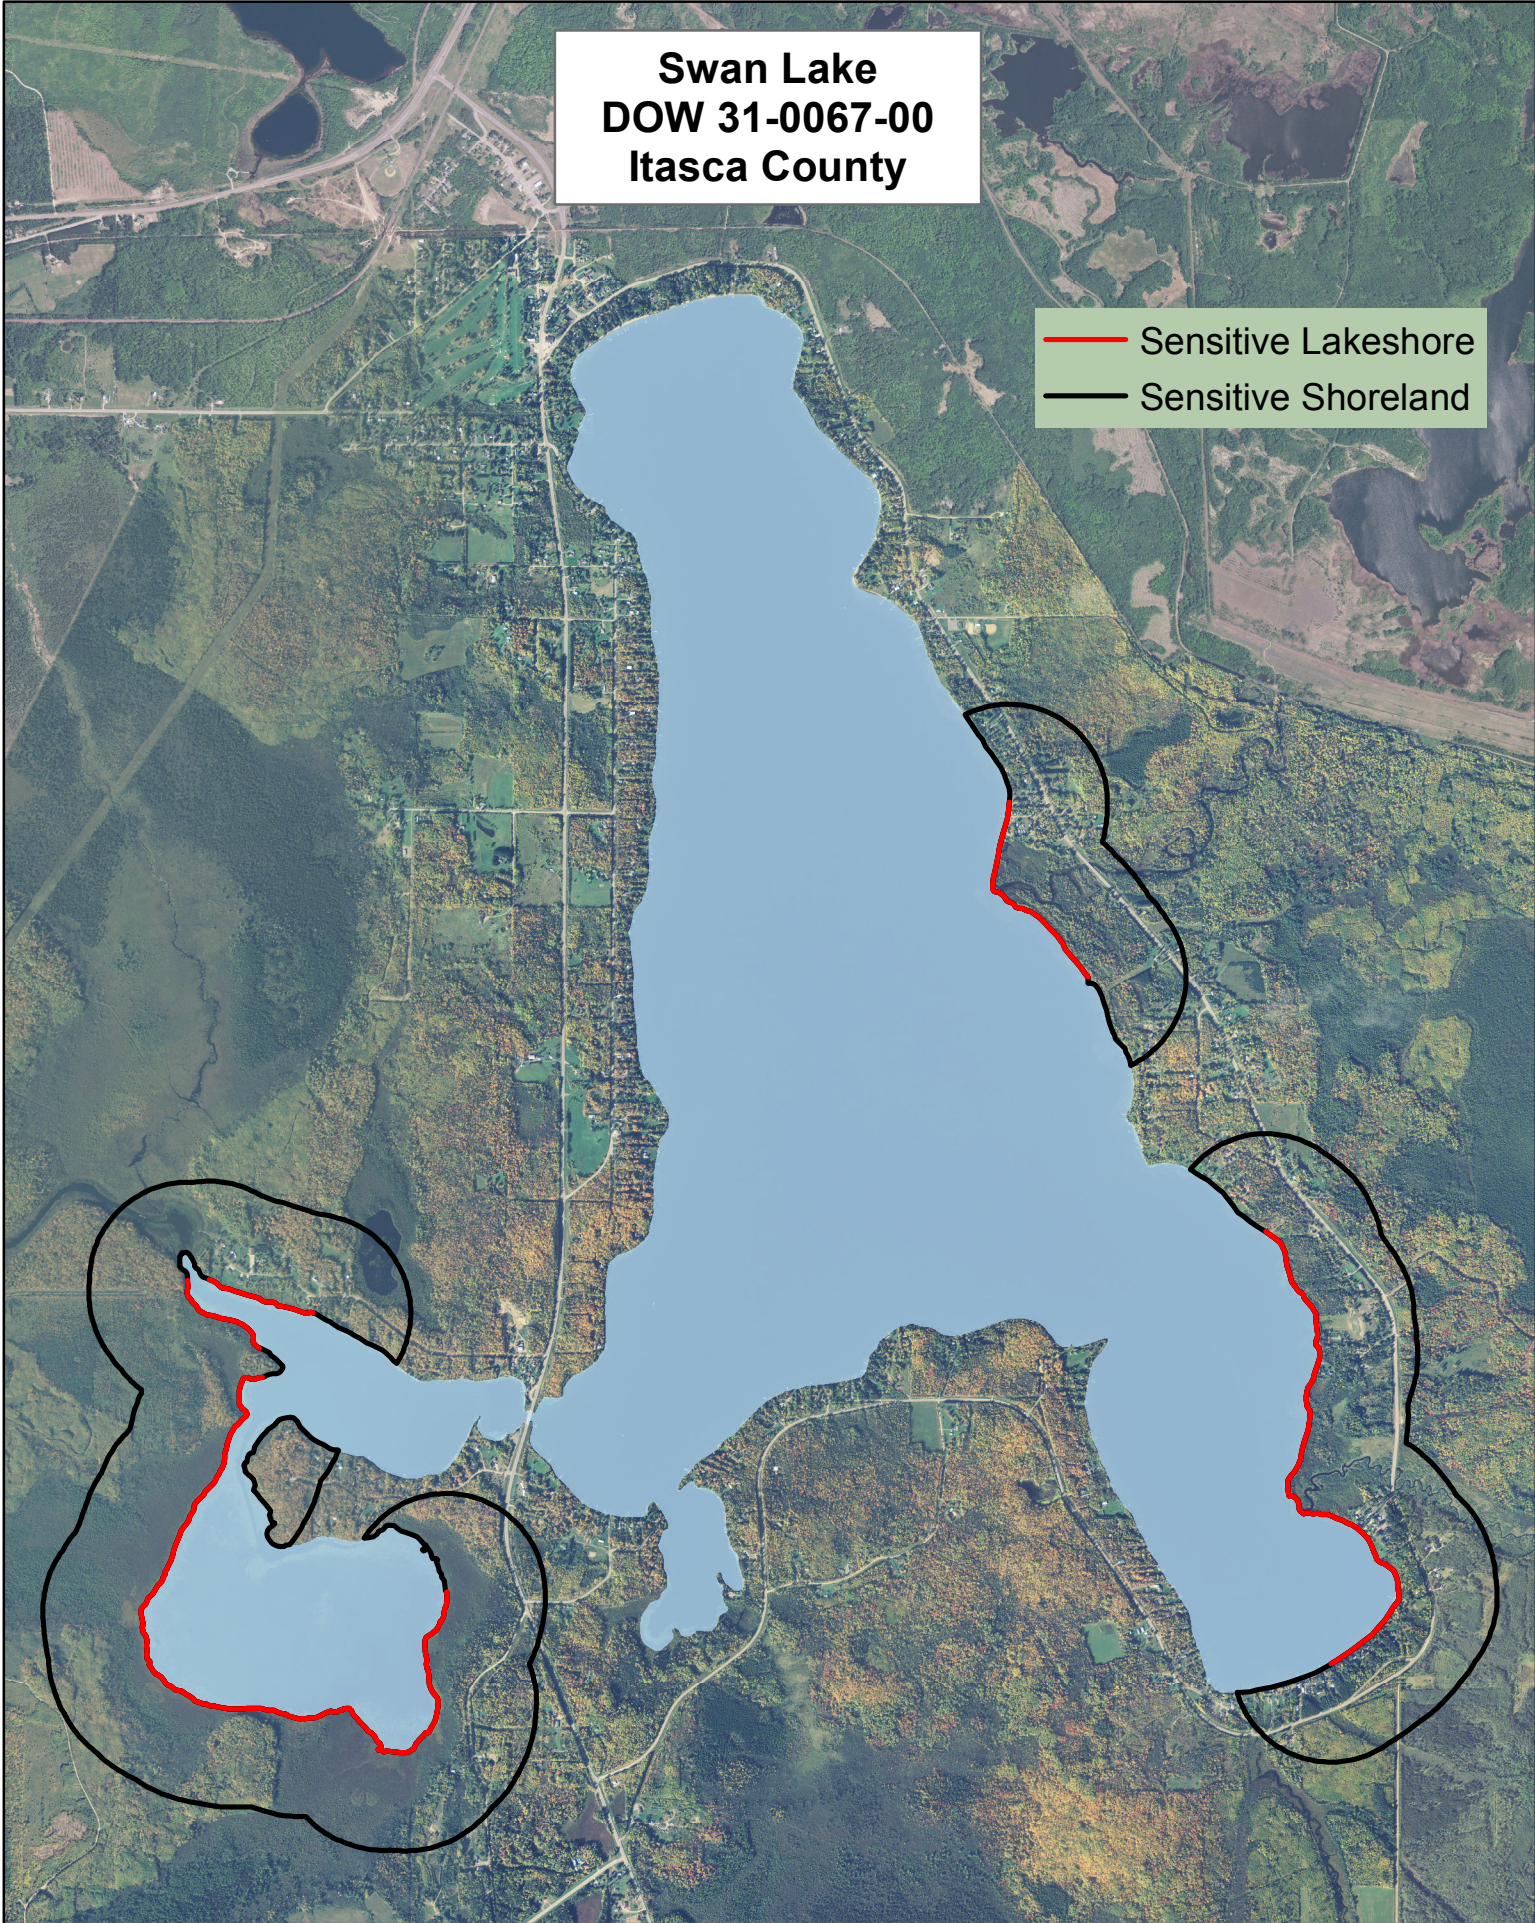

Swan Lake
DOW 31-0067-00
Itasca County

Created by:
MN DNR
2014

**Swan Lake
DOW 31-0067-00
Itasca County**

-  Sensitive Lakeshore
-  Sensitive Shoreland

Created by:
MN DNR
2014