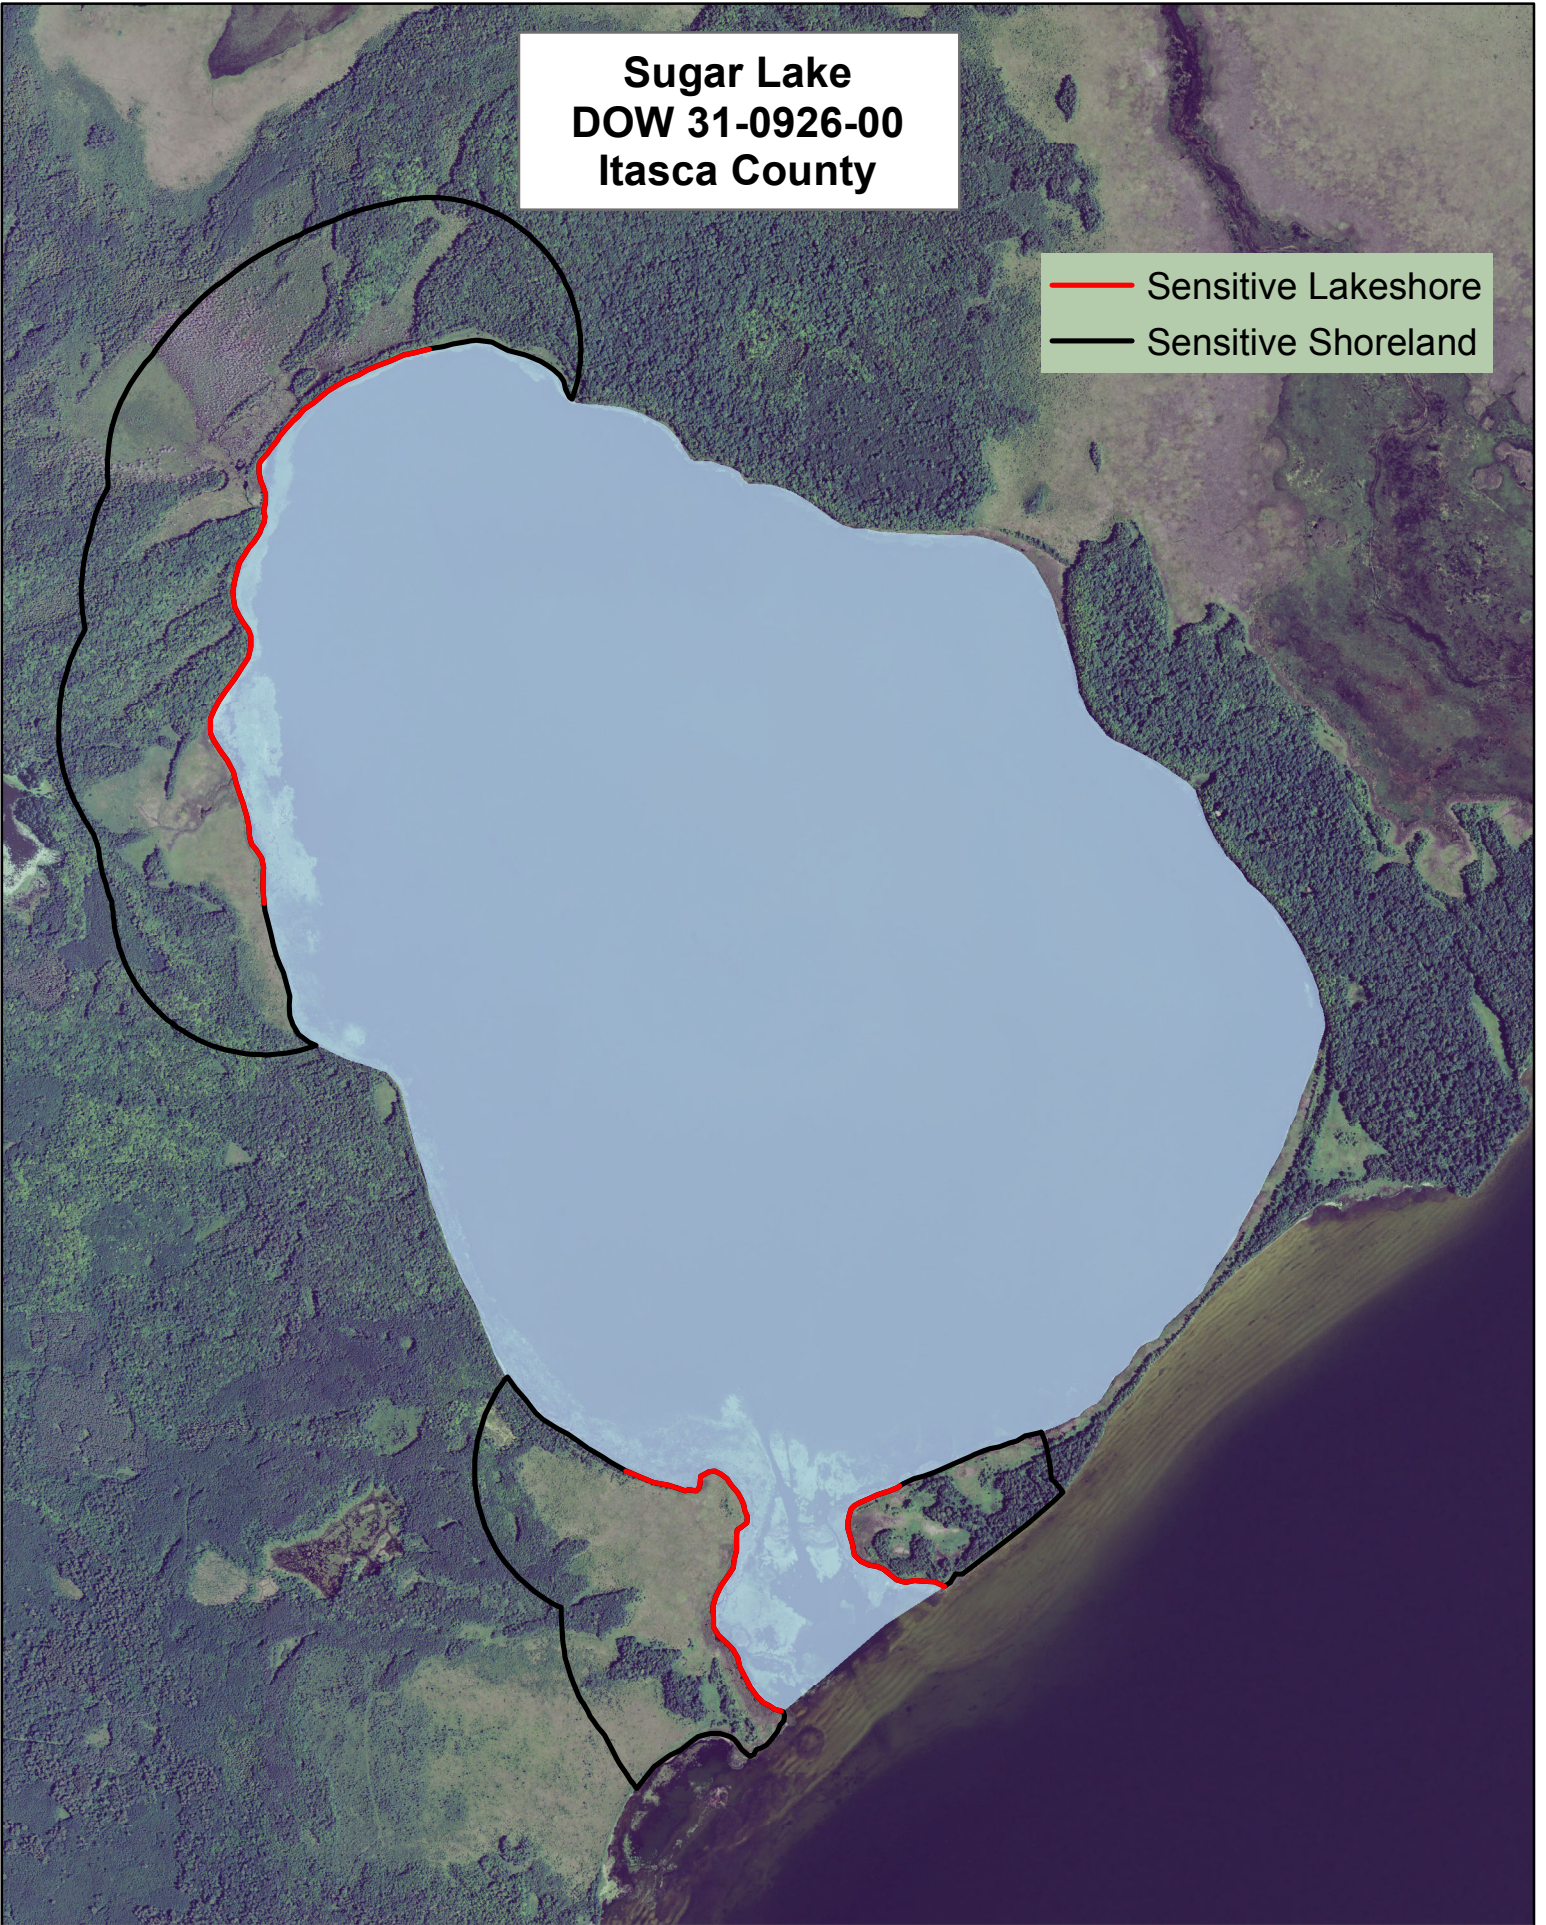

Sugar Lake
DOW 31-0926-00
Itasca County

Sensitivity Index

- 6 Highest
 - 5
 - 4
 - 3
 - 2
 - 1
 - 0 High
- ↑

**Sugar Lake
DOW 31-0926-00
Itasca County**

-  Sensitive Lakeshore
-  Sensitive Shoreland

Created by:
MN DNR
2014