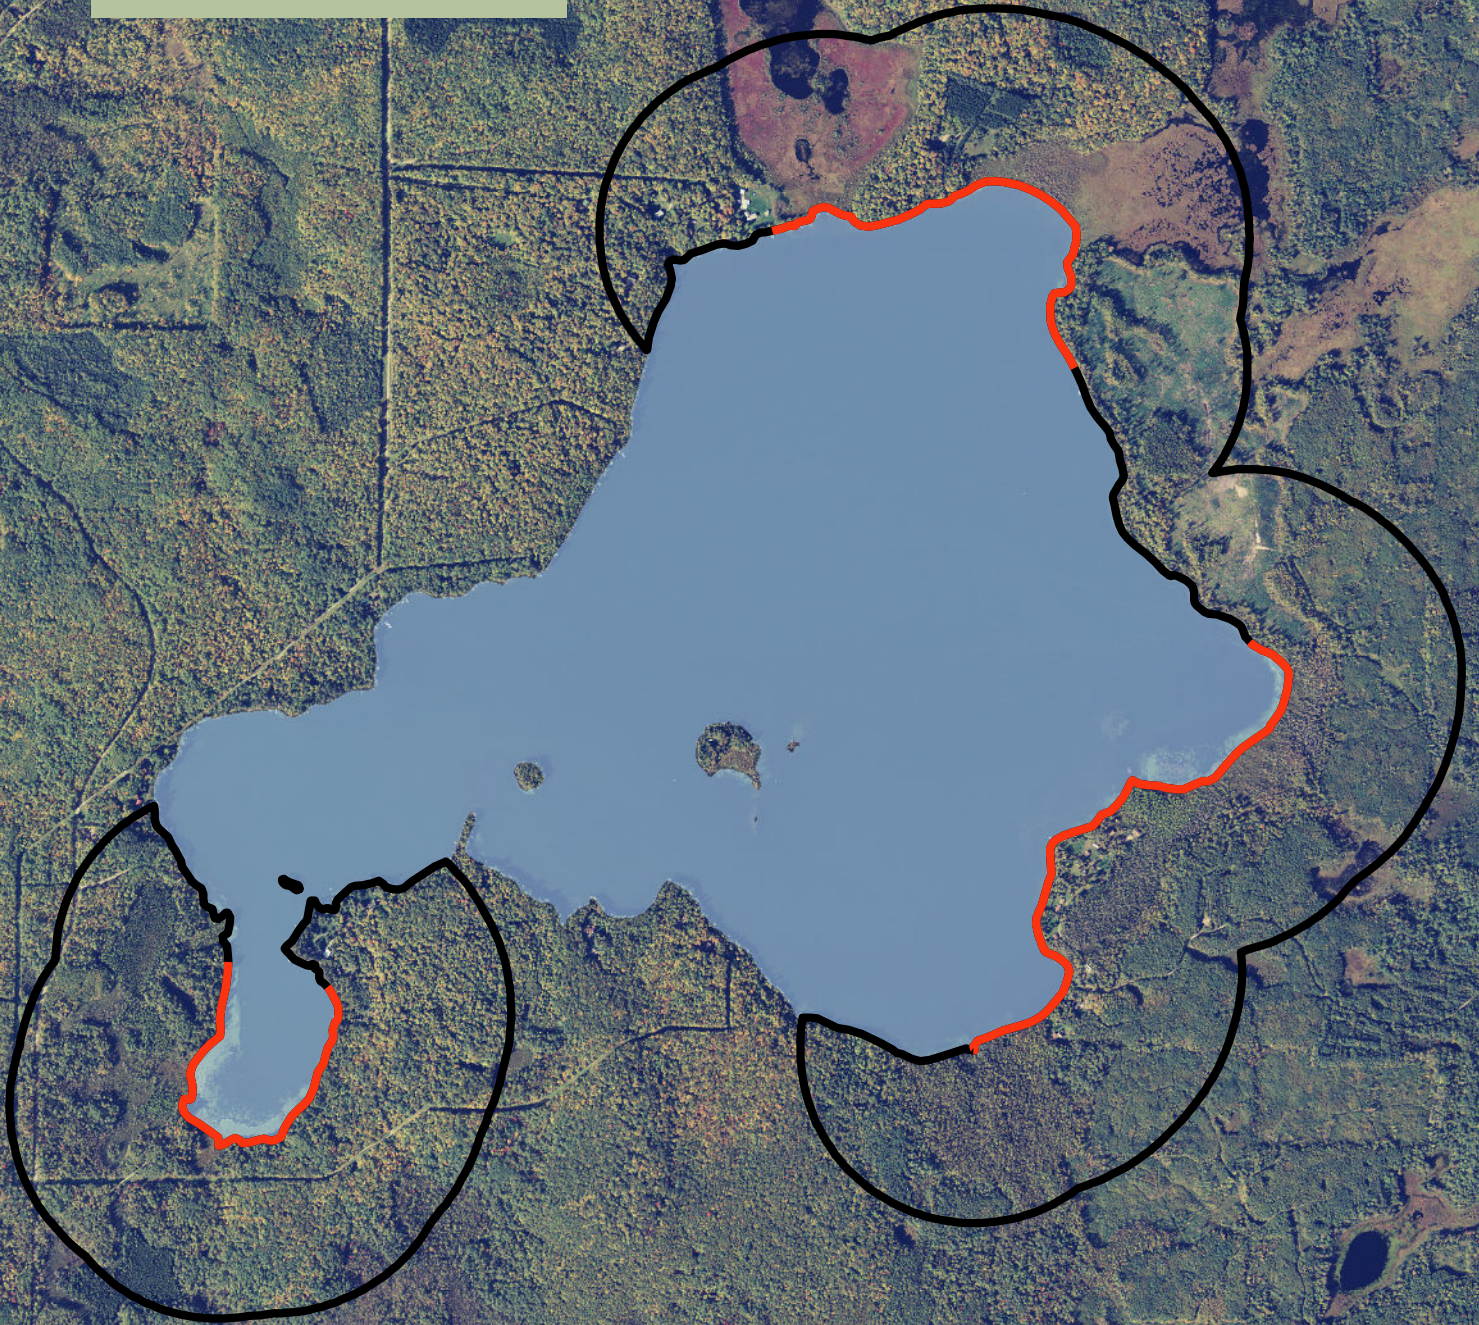

Sugar Lake
DOW 11-0026-00
Cass County

Sensitivity Index

- 9 Highest
- 8
- 7
- 6
- 5
- 4
- 3
- 2
- 1
- 0 High

Created by:
MN DNR
2011

**Sugar Lake
DOW 11-0026-00
Cass County**

-  Sensitive Shoreland
-  Sensitive Lakeshore

Created by:
MN DNR
2011