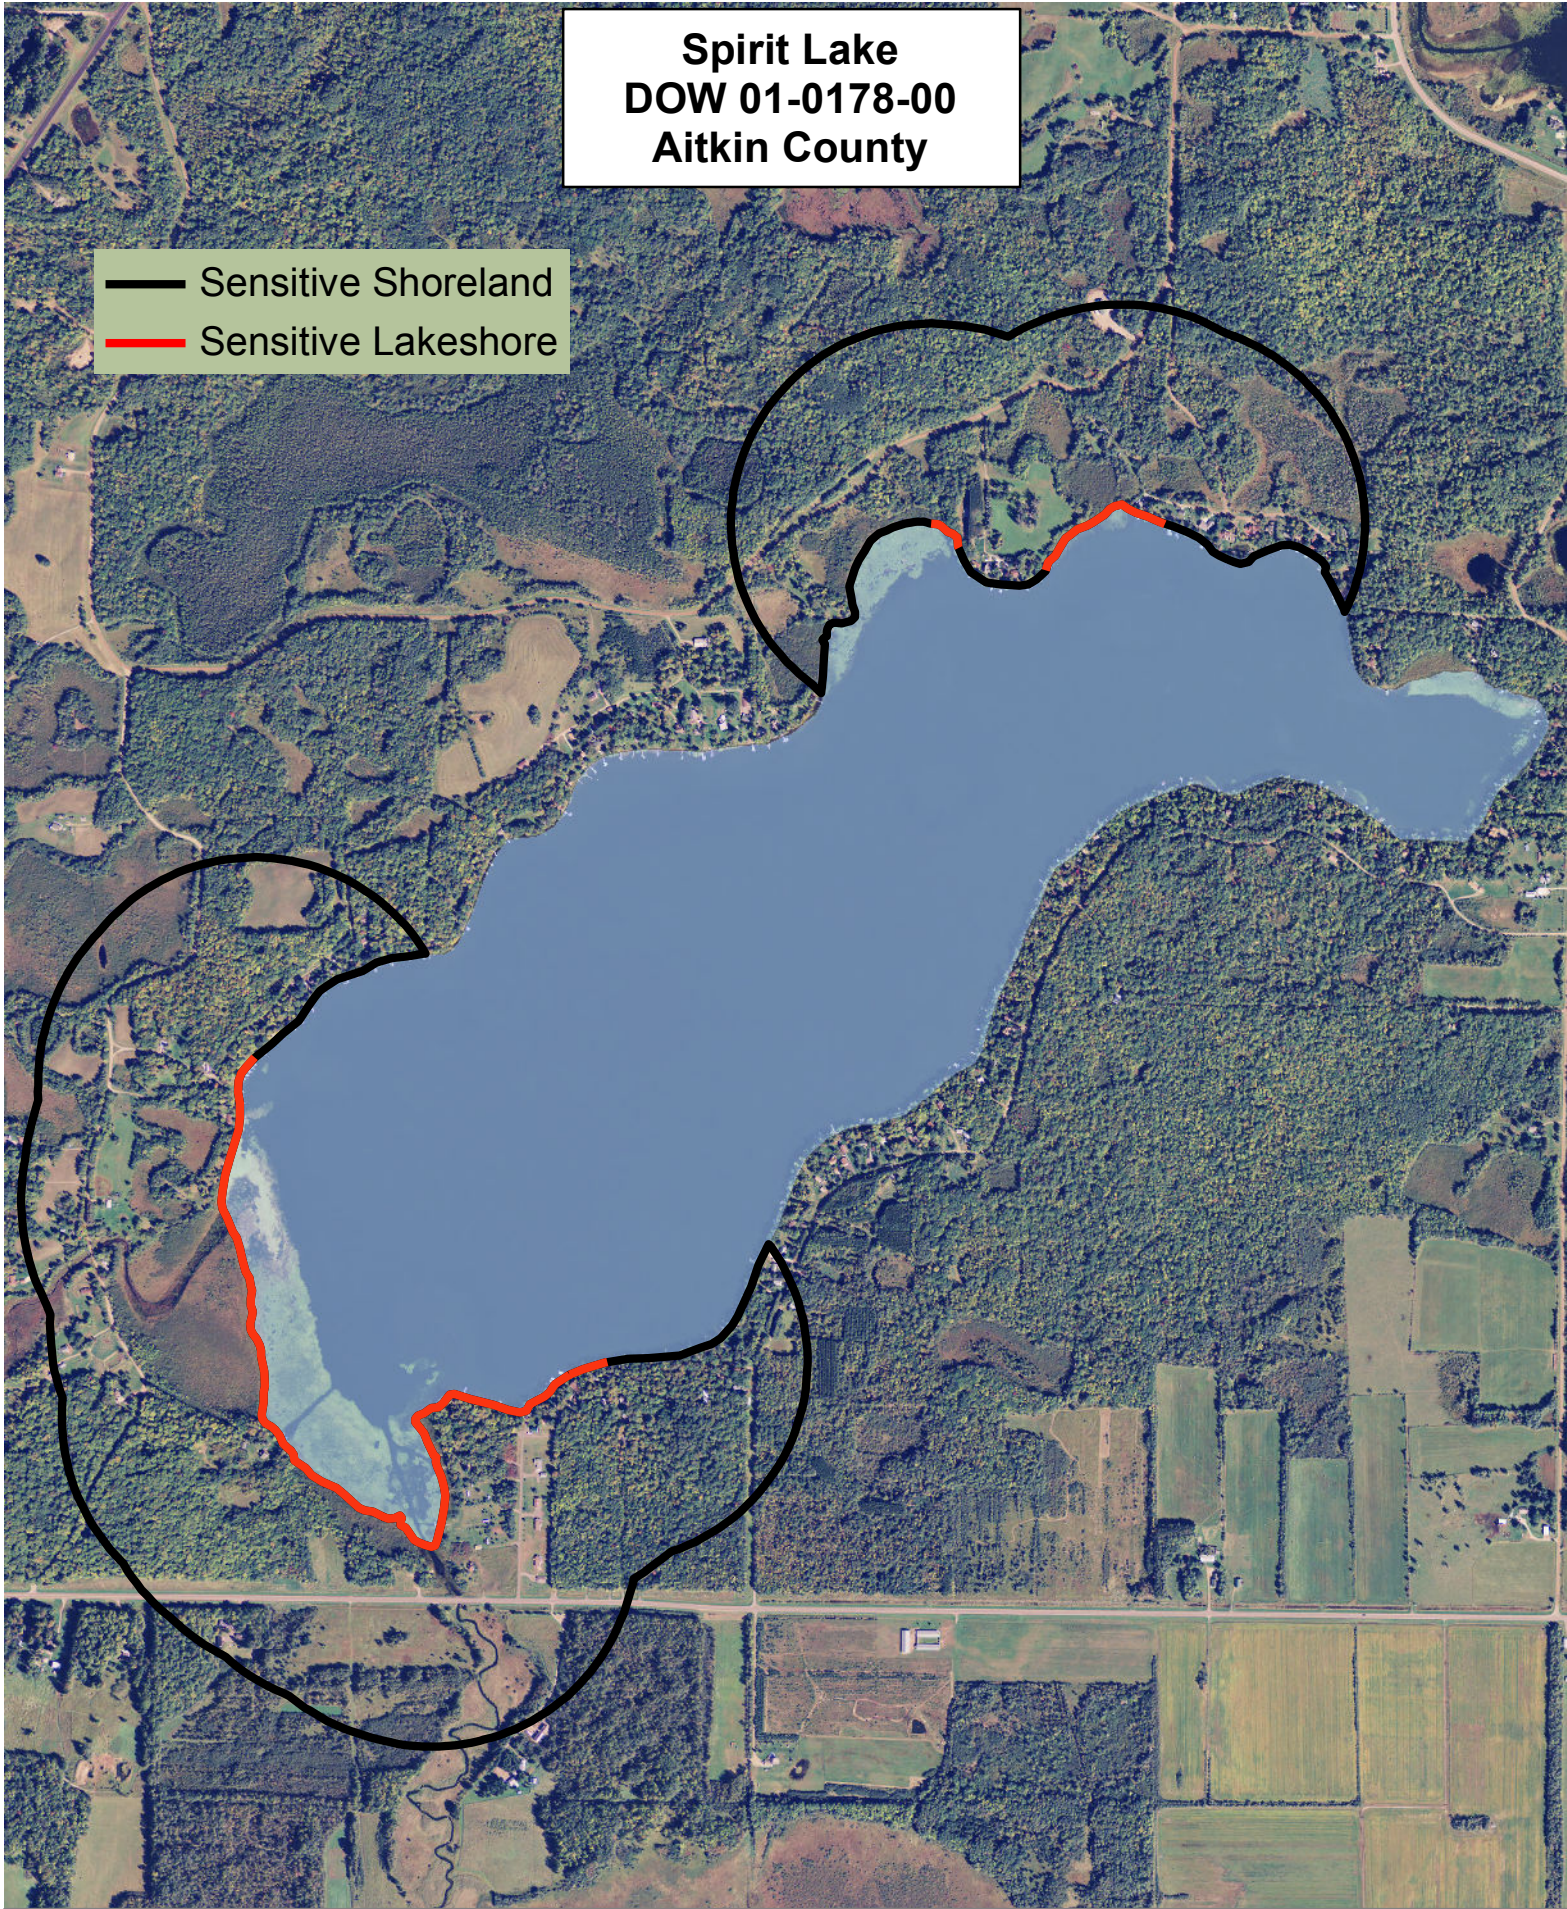

Spirit Lake  
DOW 01-0178-00  
Aitkin County

**Sensitivity Index**

- 9 Highest
- 8
- 7
- 6
- 5 ↑
- 4
- 3
- 2
- 1
- 0 High

Created by:  
MN DNR  
2011

**Spirit Lake  
DOW 01-0178-00  
Aitkin County**

-  Sensitive Shoreland
-  Sensitive Lakeshore

Created by:  
MN DNR  
2011