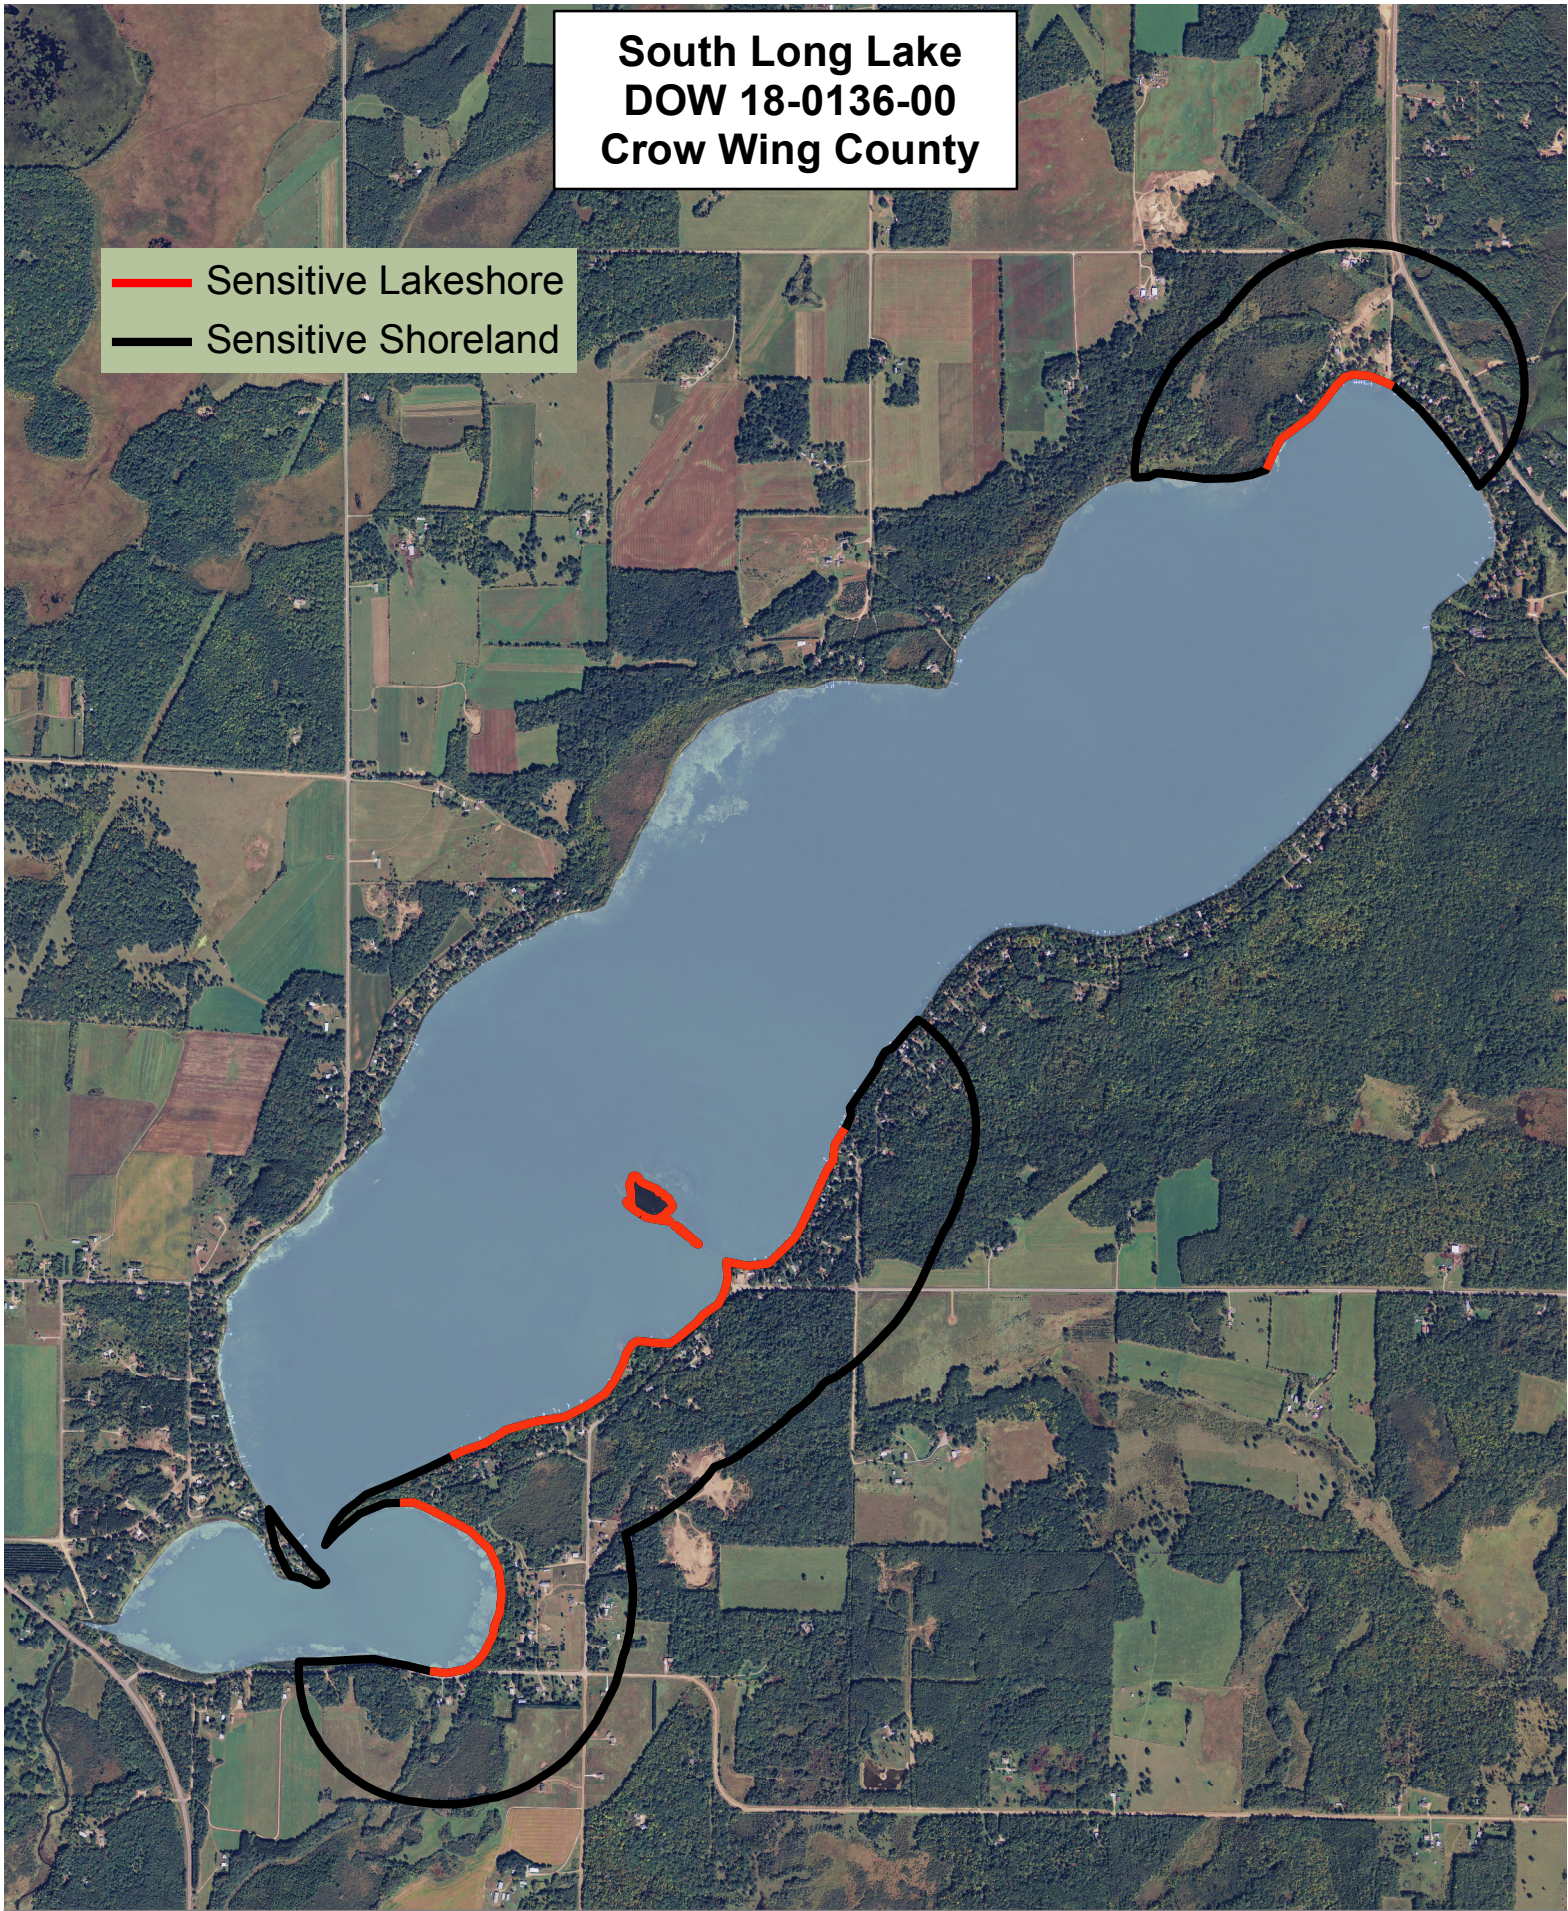

South Long Lake
DOW 18-0136-00
Crow Wing County

Sensitivity Index

- 6 Highest
 - 5
 - 4
 - 3
 - 2
 - 1
 - 0 High
- ↑

Created by:
MN DNR
2011

**South Long Lake
DOW 18-0136-00
Crow Wing County**

-  Sensitive Lakeshore
-  Sensitive Shoreland

Created by:
MN DNR
2011