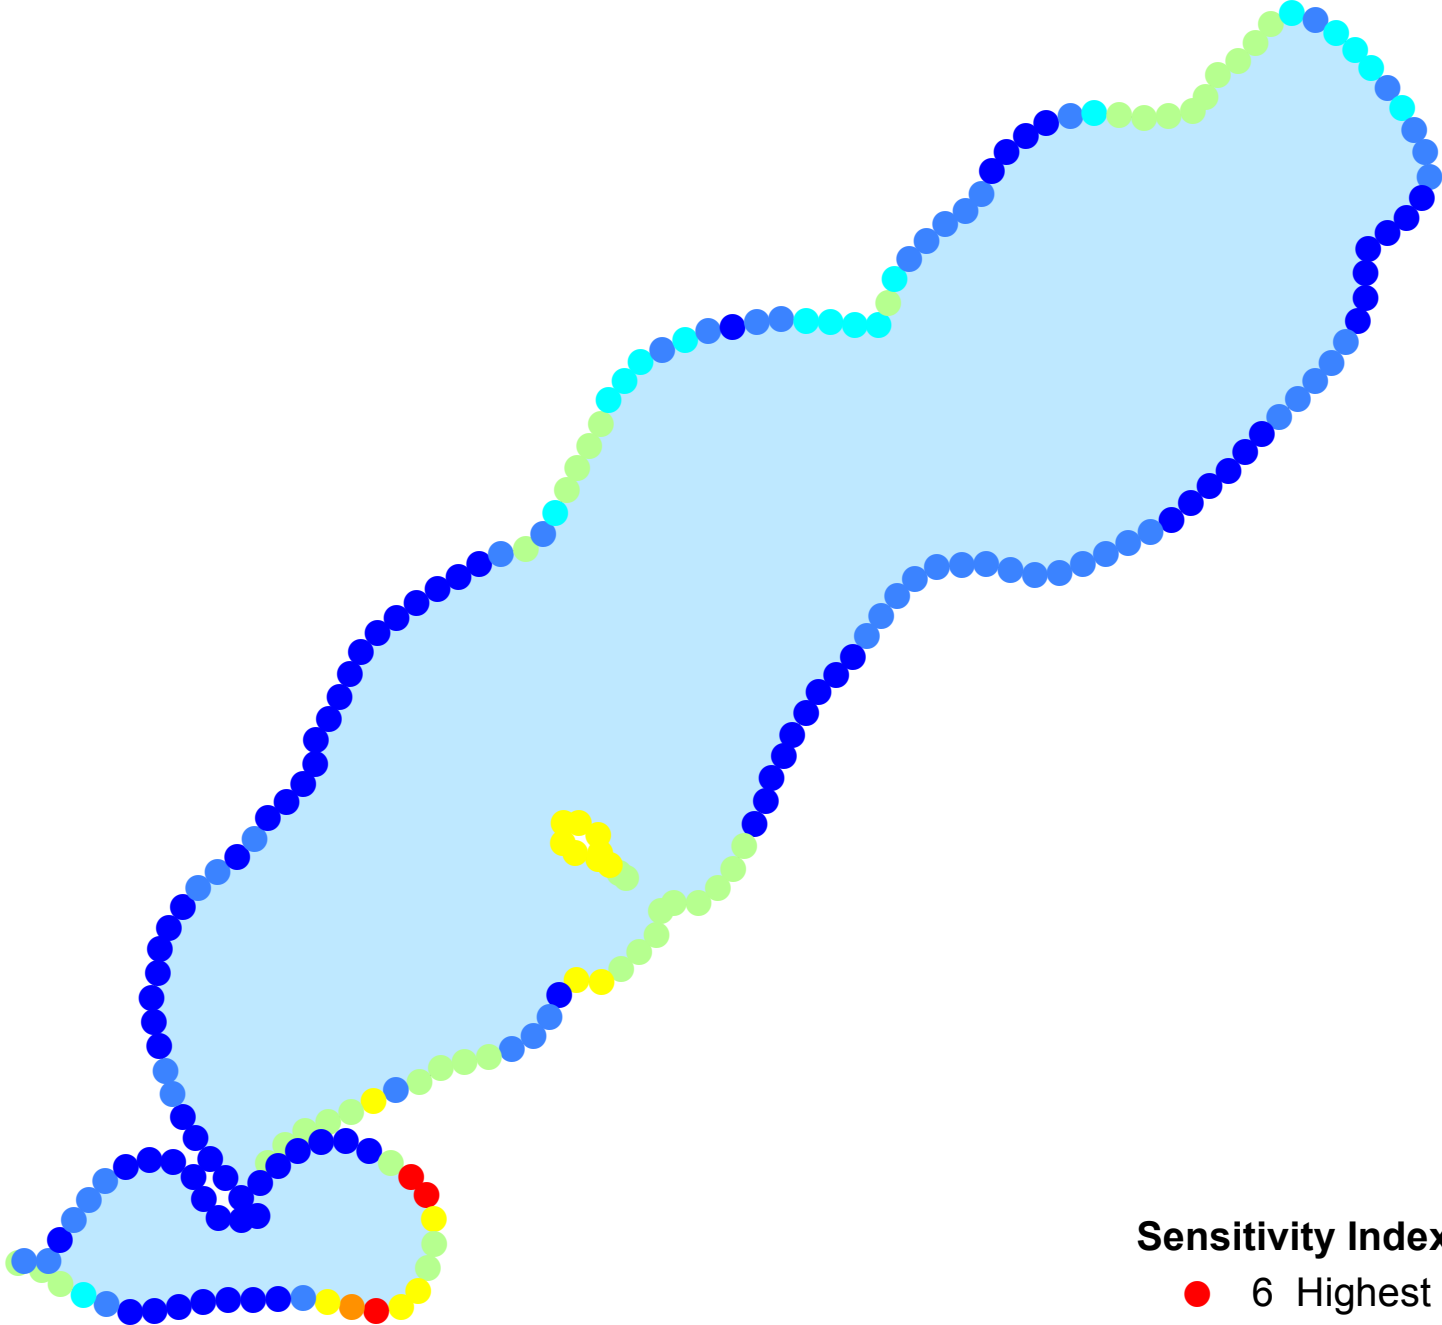

South Long Lake
DOW 18-0136-00
Crow Wing County

Sensitivity Index

- 6 Highest
 - 5
 - 4
 - 3
 - 2
 - 1
 - 0 High
- ↑

Created by:
MN DNR
2011

**South Long Lake
DOW 18-0136-00
Crow Wing County**

-  Sensitive Lakeshore
-  Sensitive Shoreland

Created by:
MN DNR
2011