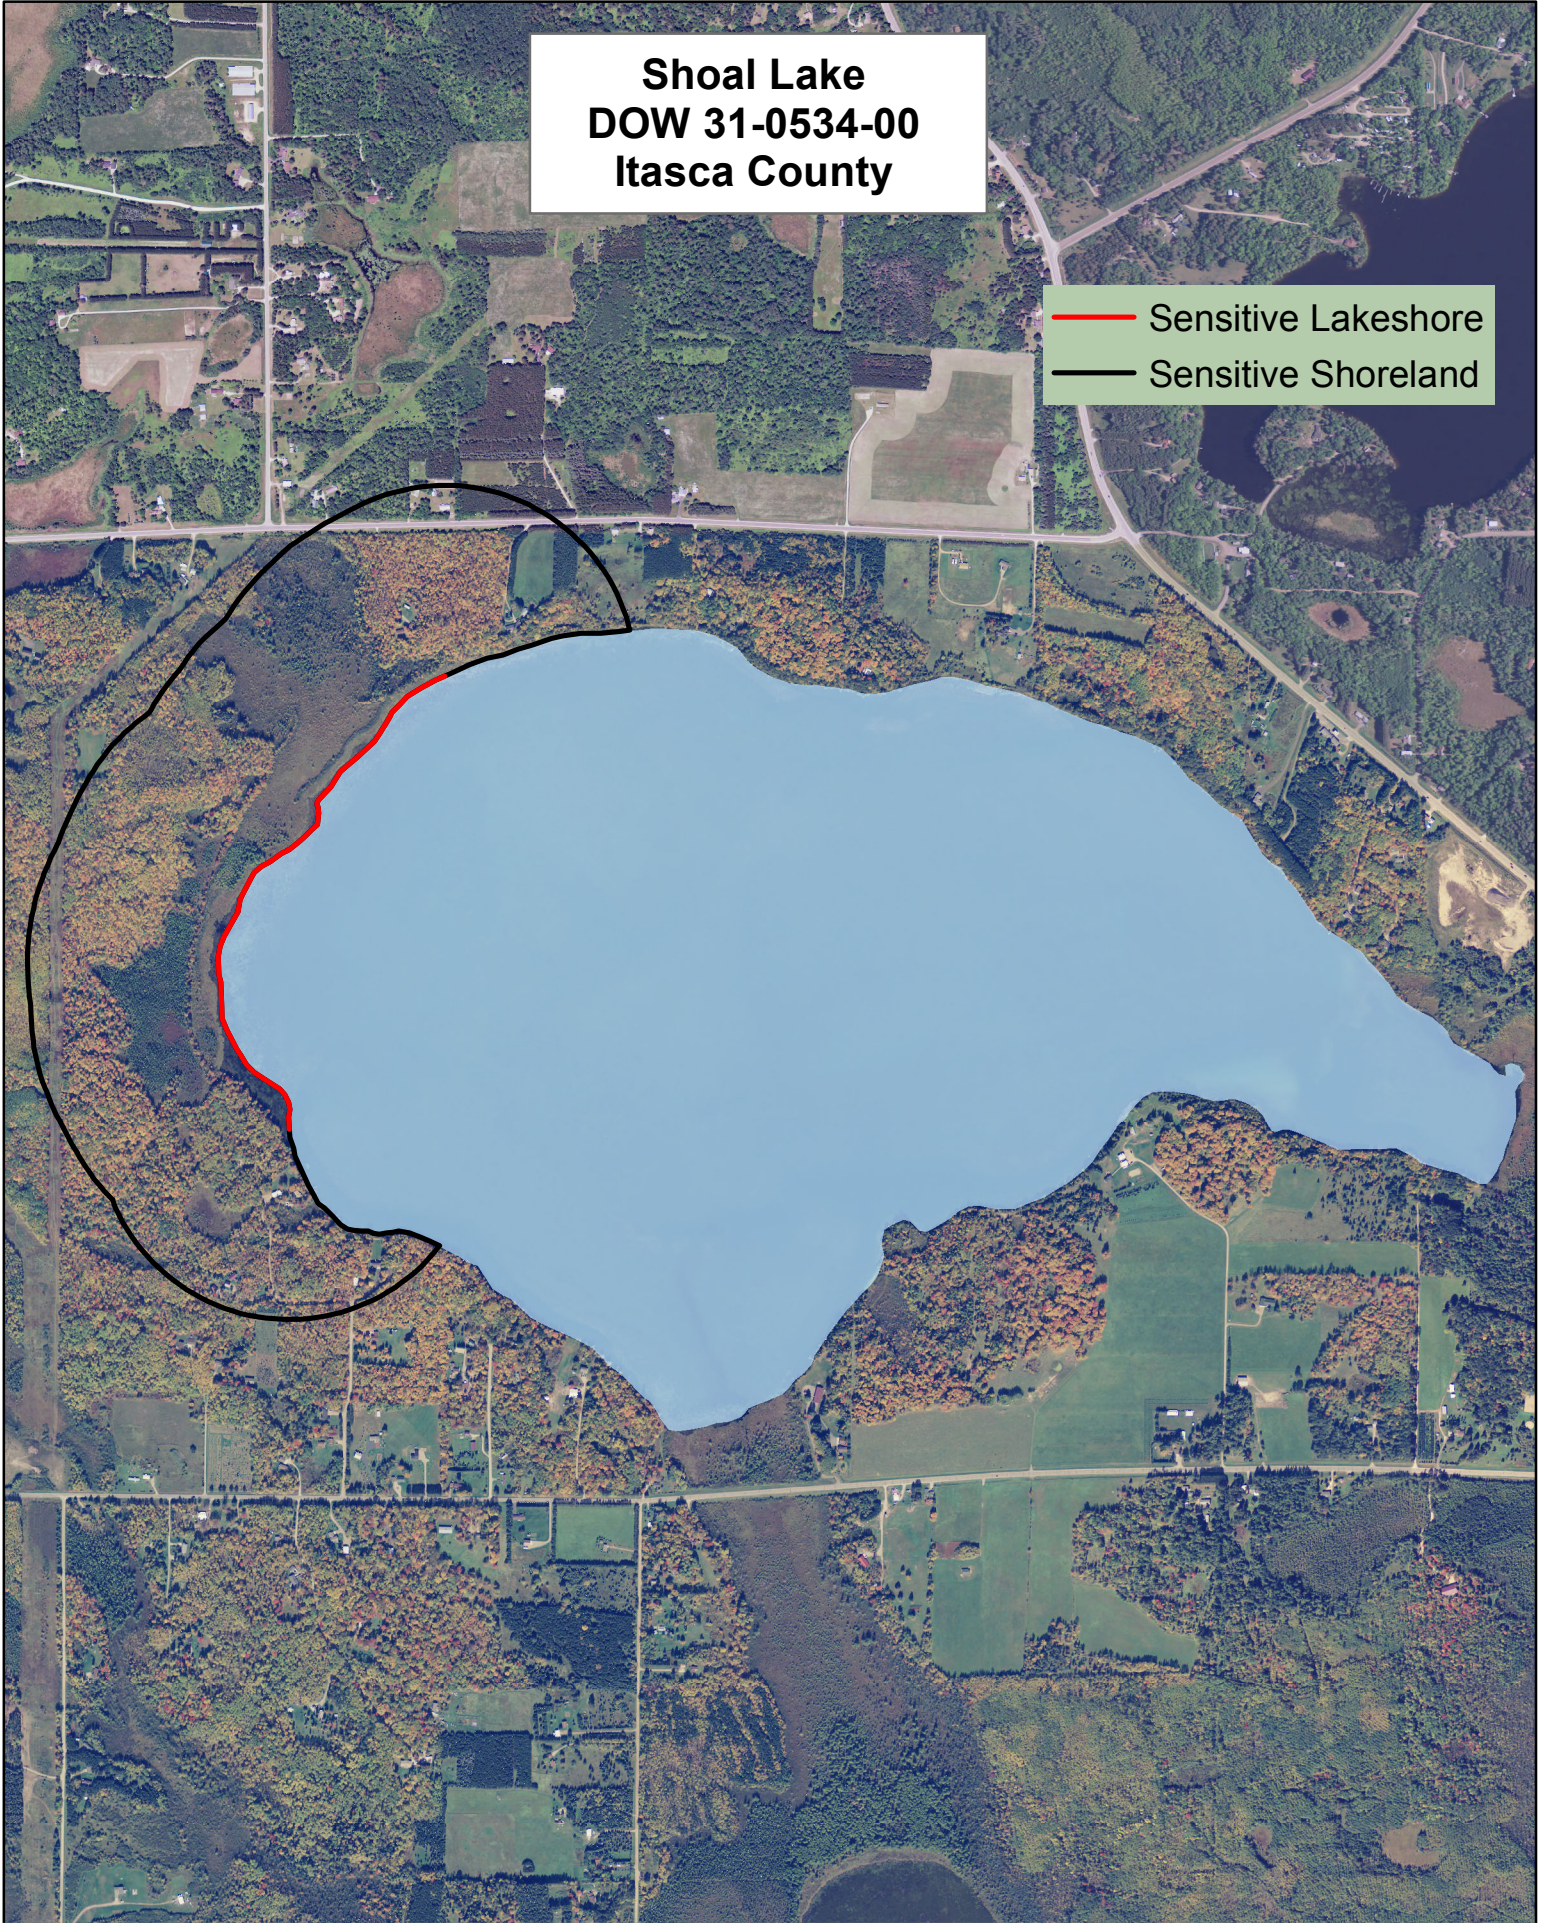

Shoal Lake  
DOW 31-0534-00  
Itasca County

**Sensitivity Index**

- 6 Highest
  - 4
  - 3
  - 2
  - 1
  - 0 High
- ↑

Created by:  
MN DNR  
2014

**Shoal Lake  
DOW 31-0534-00  
Itasca County**

— Sensitive Lakeshore  
— Sensitive Shoreland

Created by:  
MN DNR  
2014