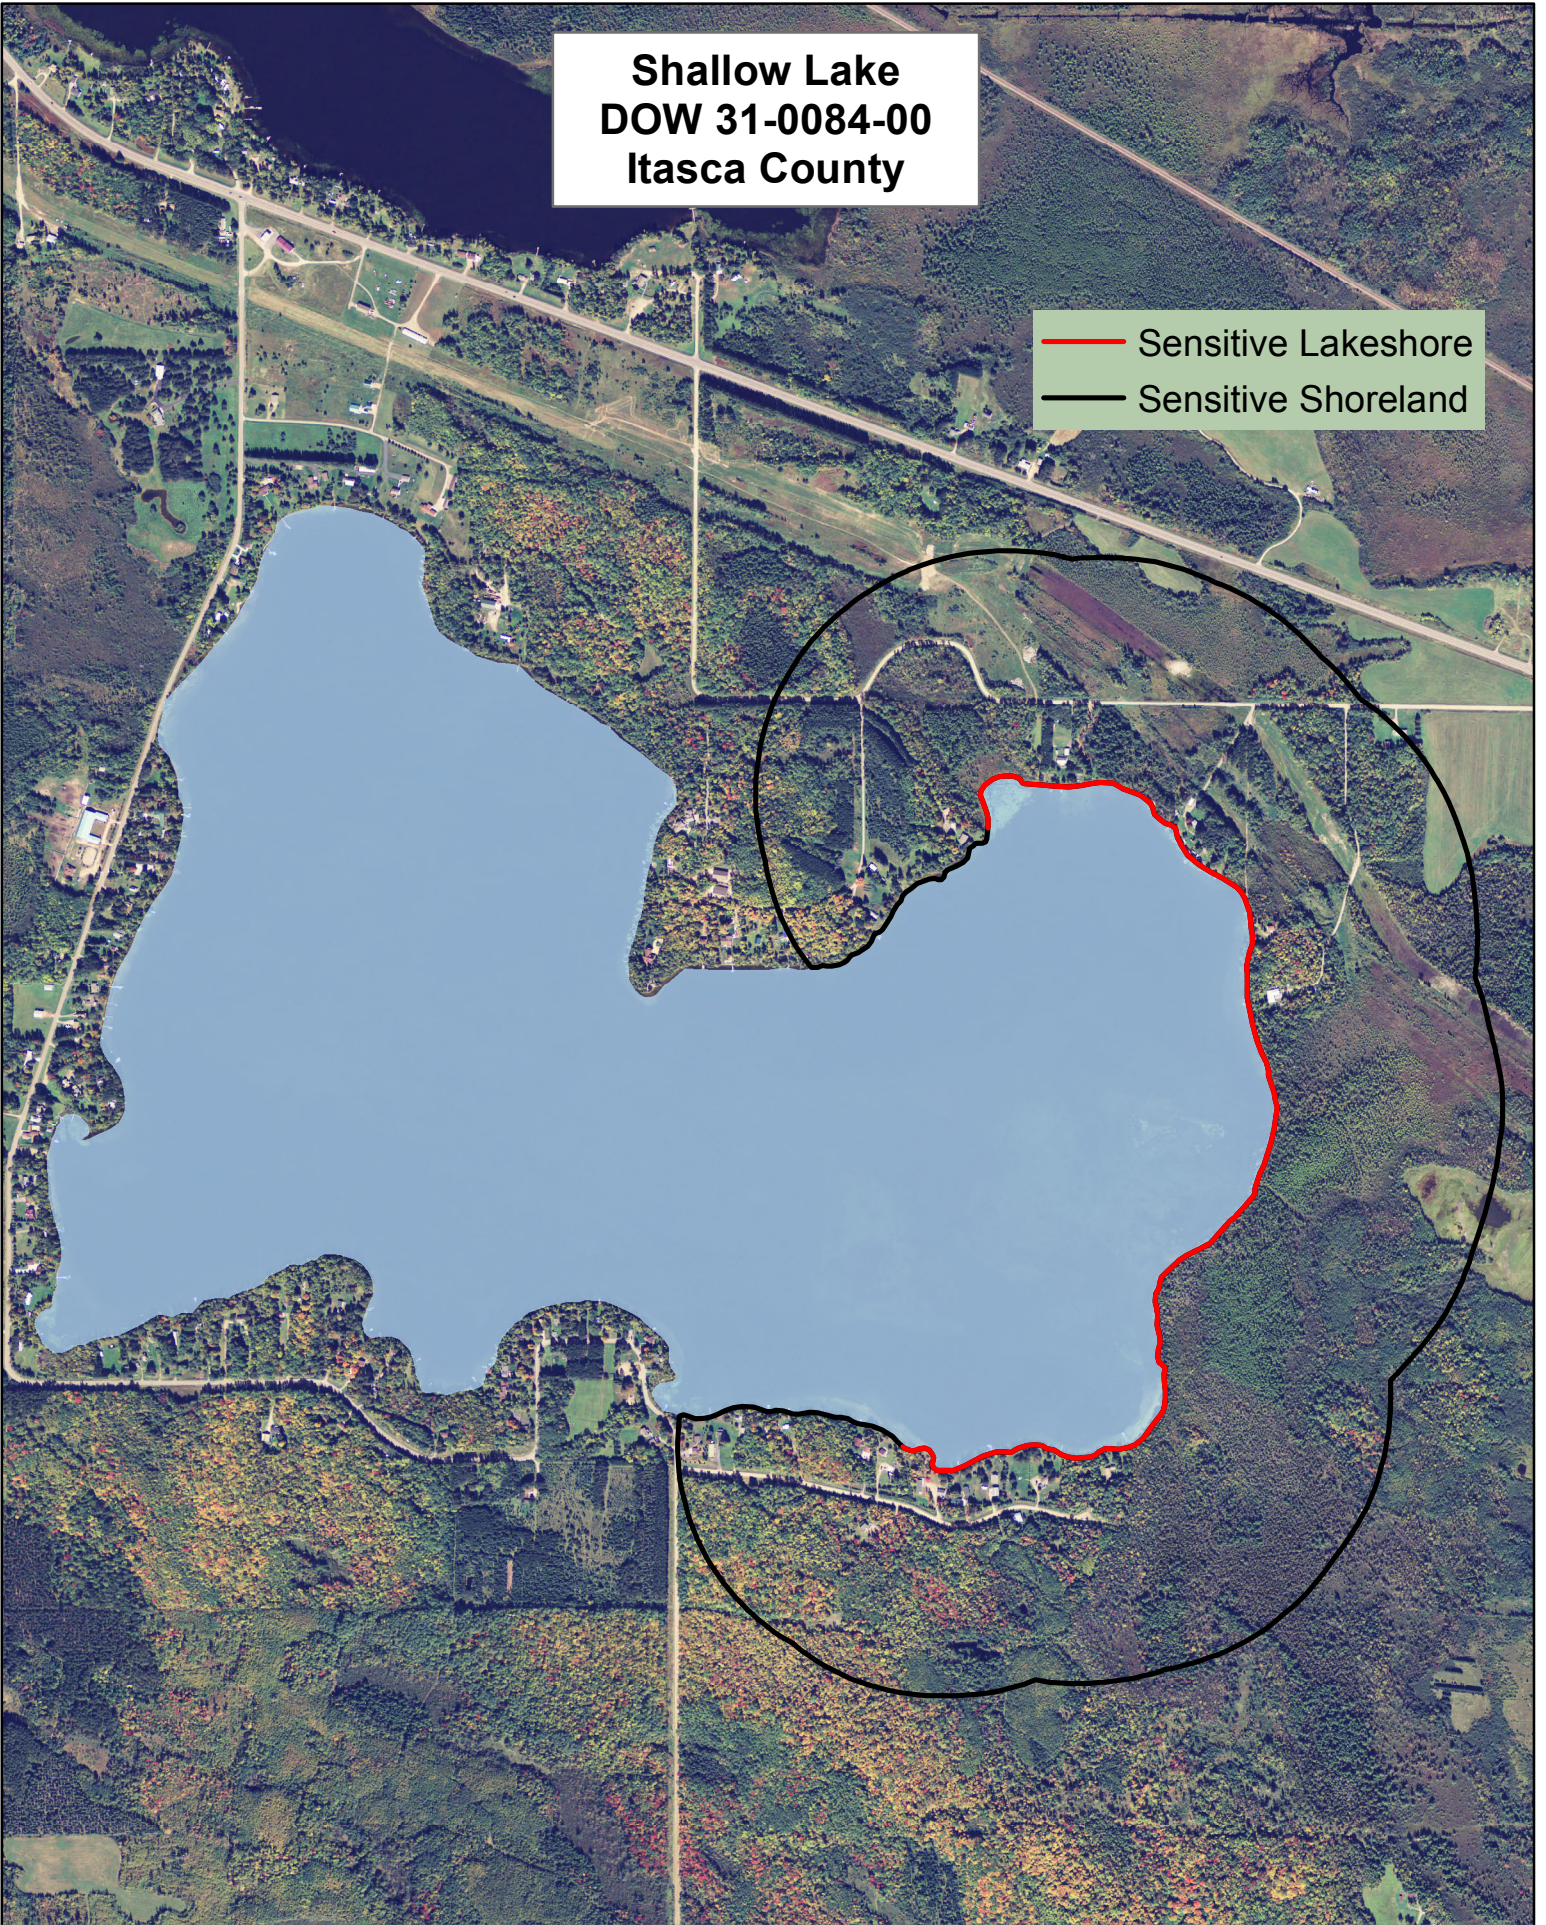

Shallow Lake
DOW 31-0084-00
Itasca County

Sensitivity Index

- 6 Highest
 - 5
 - 4
 - 3
 - 2
 - 1
 - 0 High
- ↑

Created by:
MN DNR
2014

**Shallow Lake
DOW 31-0084-00
Itasca County**

— Sensitive Lakeshore
— Sensitive Shoreland

0 250 500 750 1,000
Meters

Created by:
MN DNR
2014