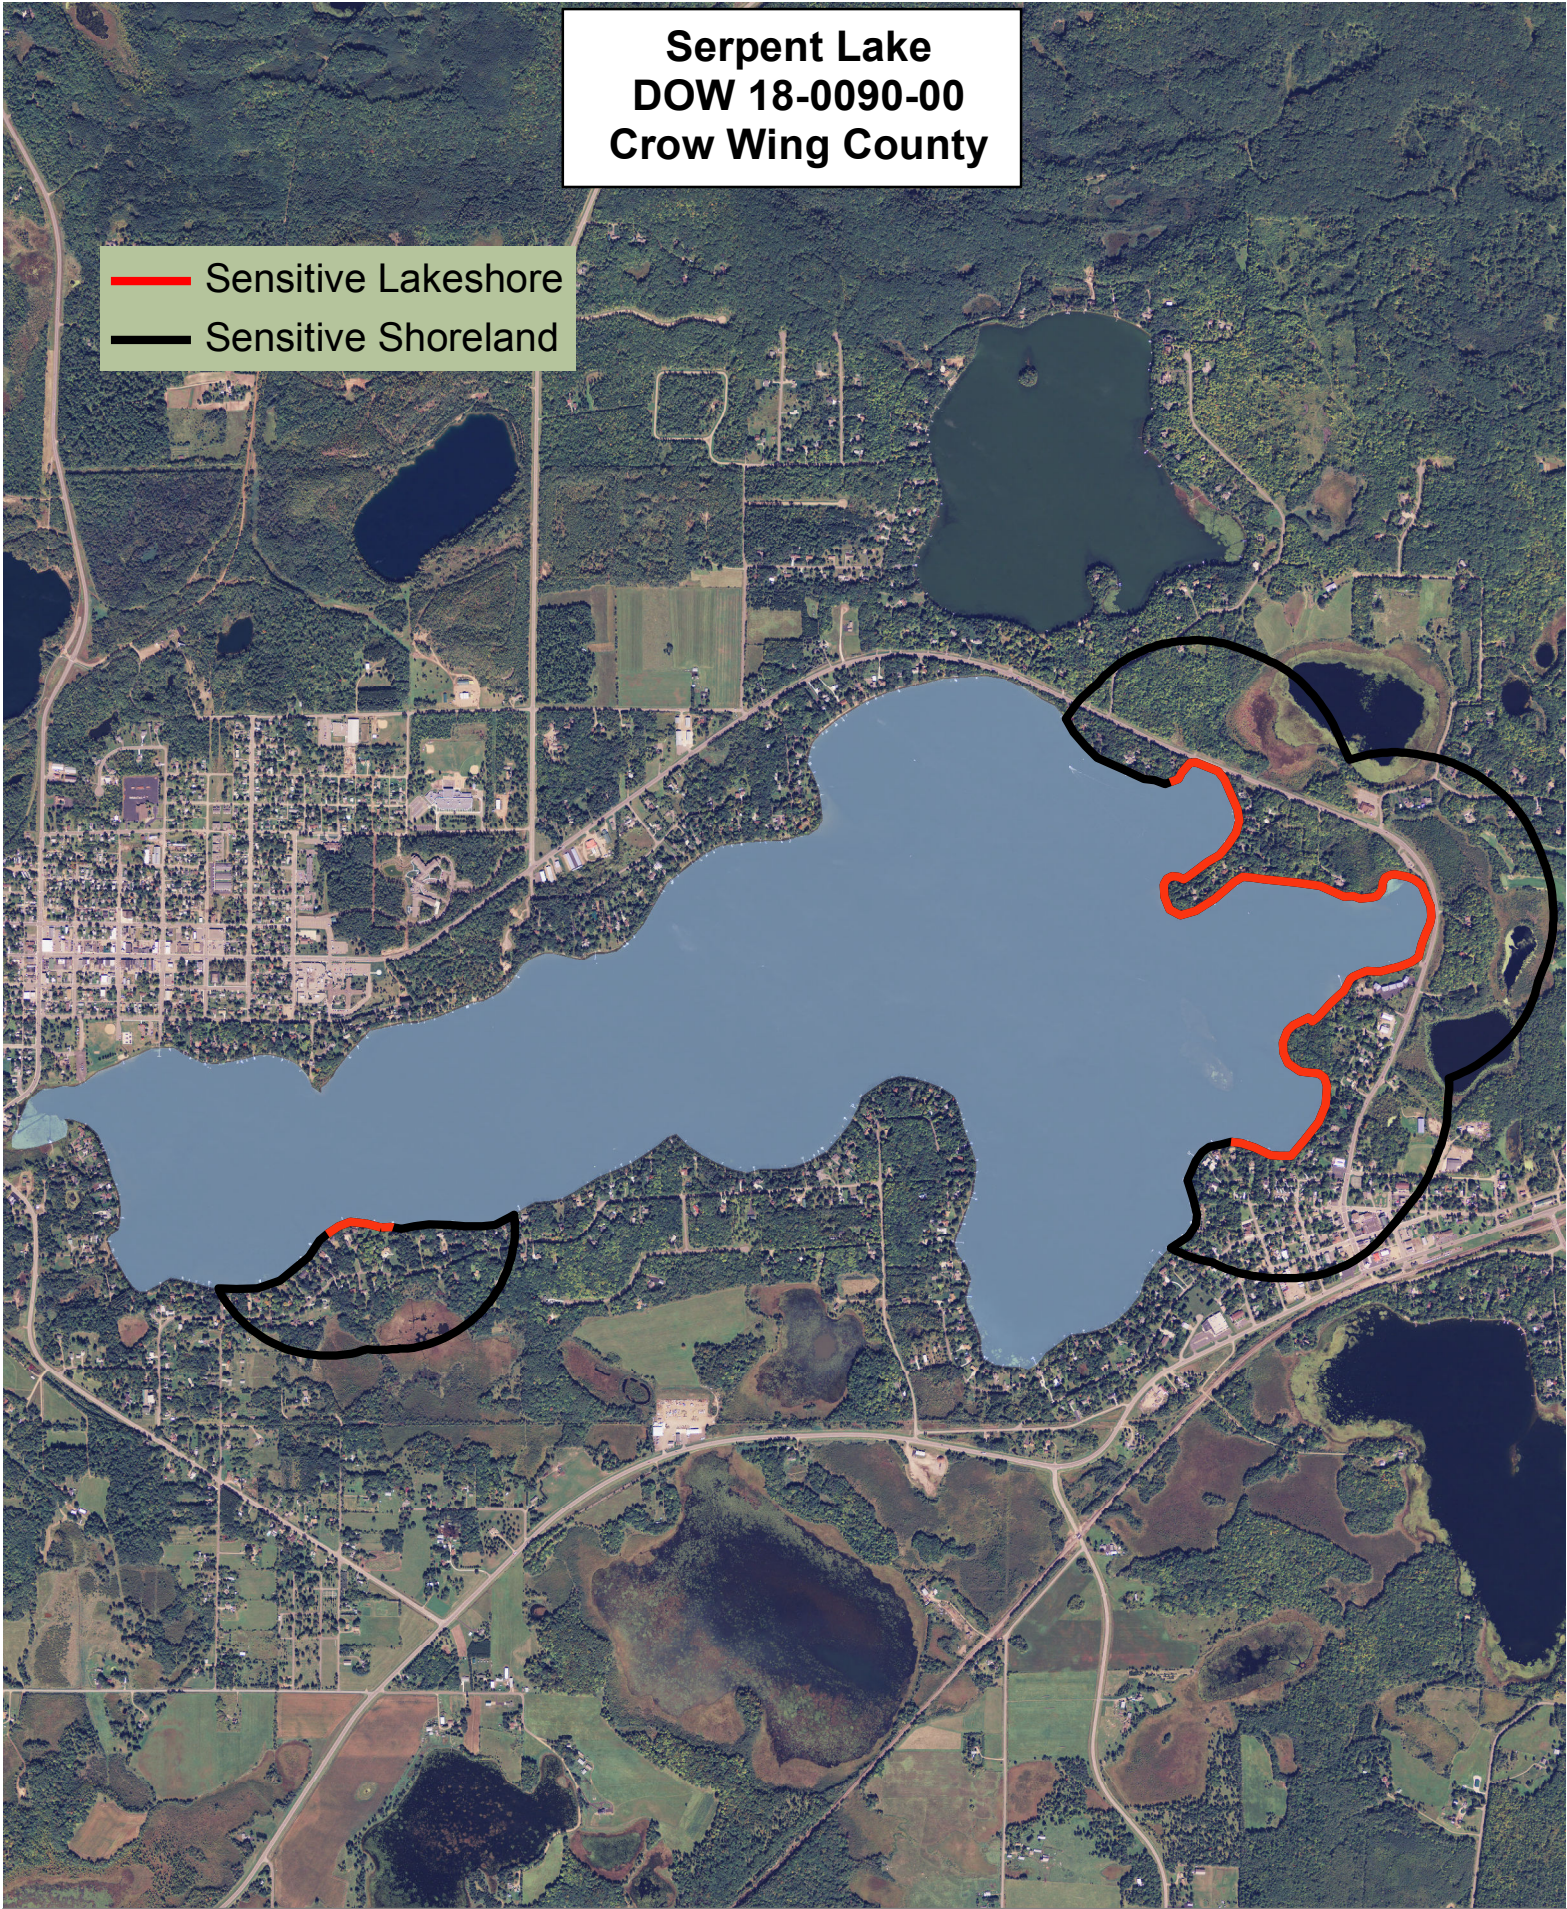

Serpent Lake
DOW 18-0090-00
Crow Wing County

Sensitivity Index

- 5 Highest
- 4
- 3 ↑
- 2
- 1
- 0 High

Created by:
MN DNR
2011

**Serpent Lake
DOW 18-0090-00
Crow Wing County**

-  Sensitive Lakeshore
-  Sensitive Shoreland

Created by:
MN DNR
2011