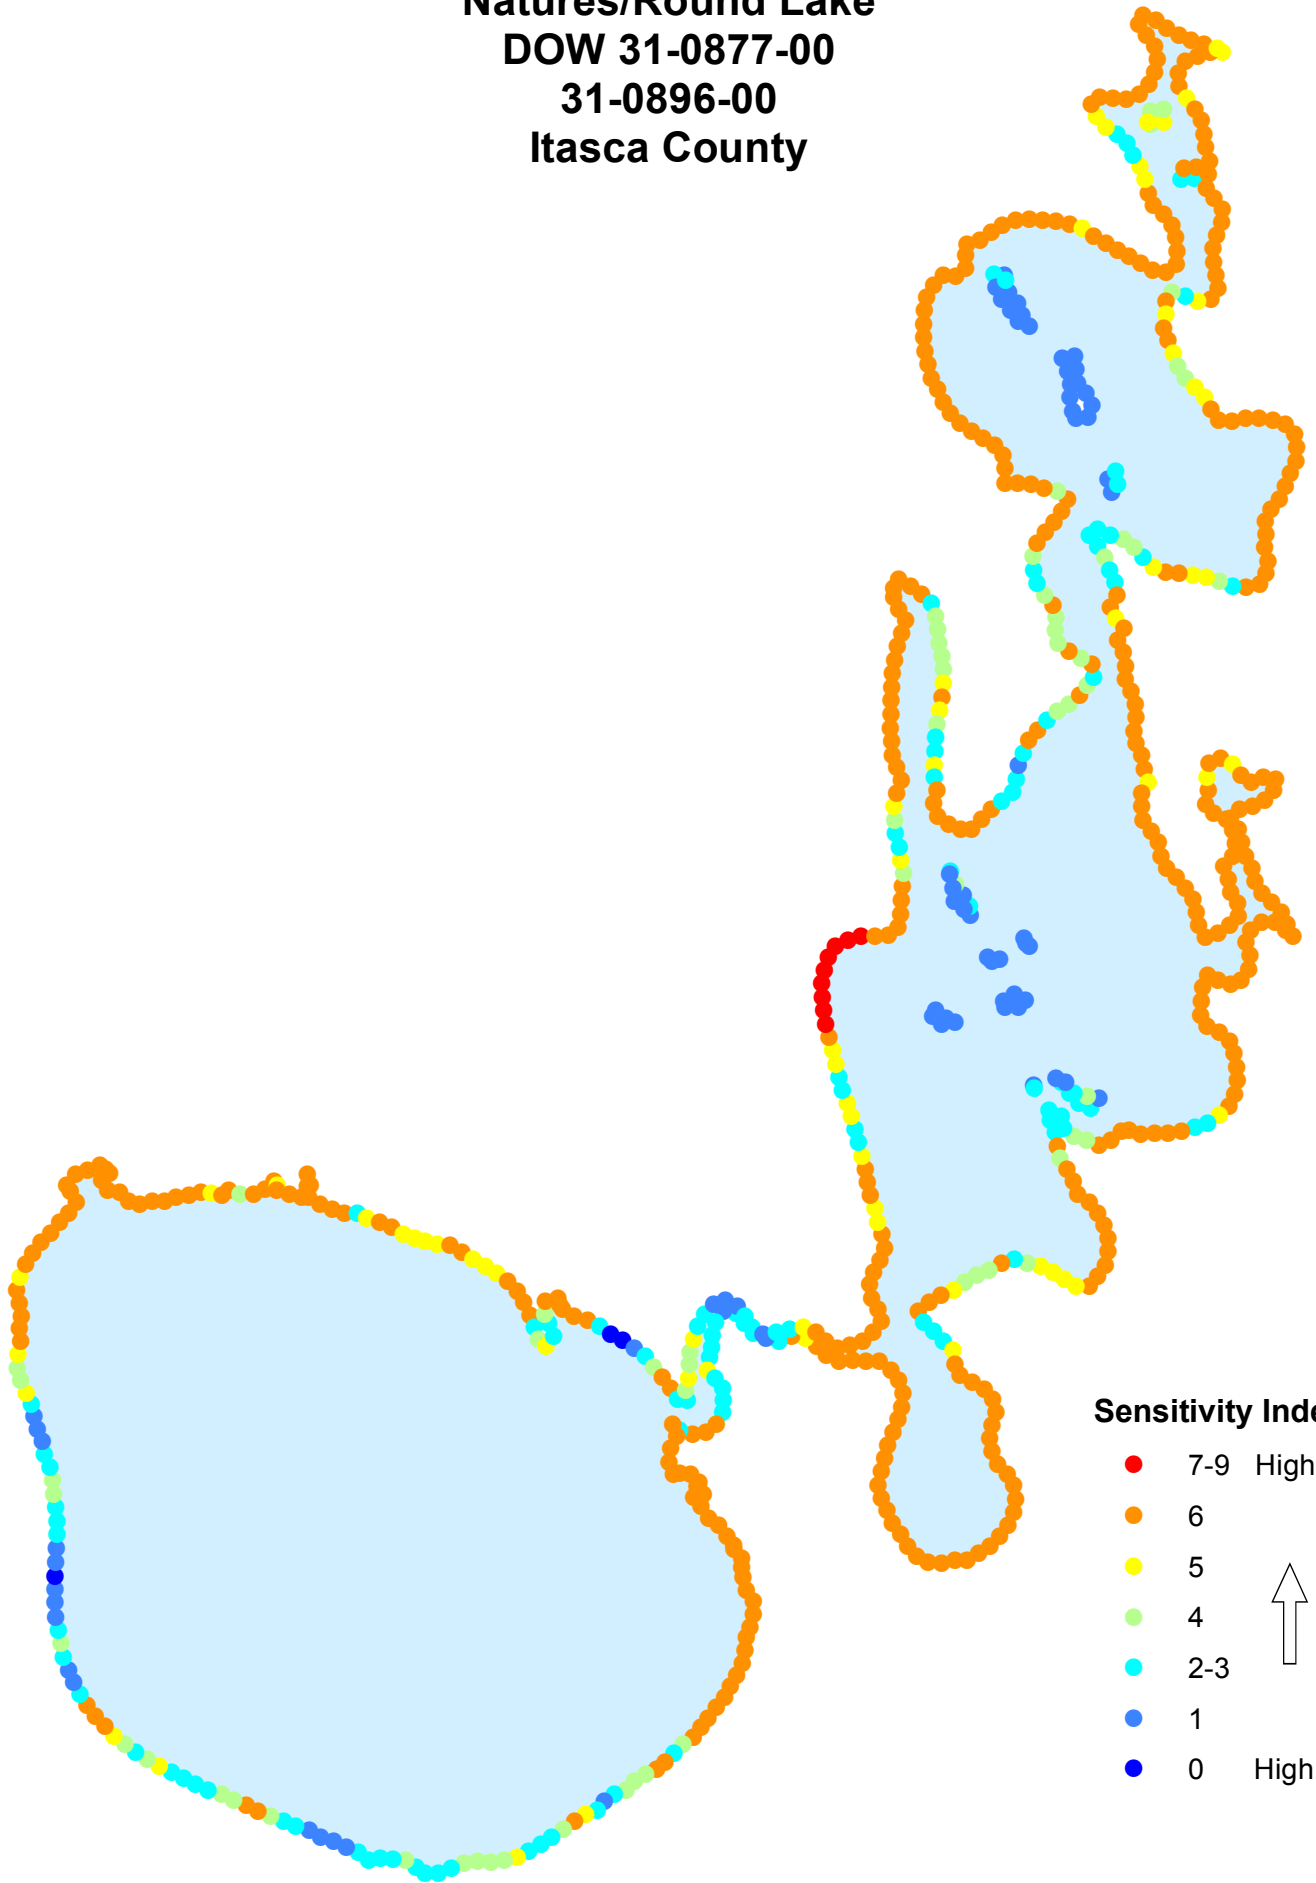

Natures/Round Lake
DOW 31-0877-00
31-0896-00
Itasca County

Created by:
MN DNR
2014

**Natures/Round Lake
DOW 31-0877-00
31-0896-00
Itasca County**

-  Sensitive Lakeshore
-  Sensitive Shoreland

Created by:
MN DNR
2014