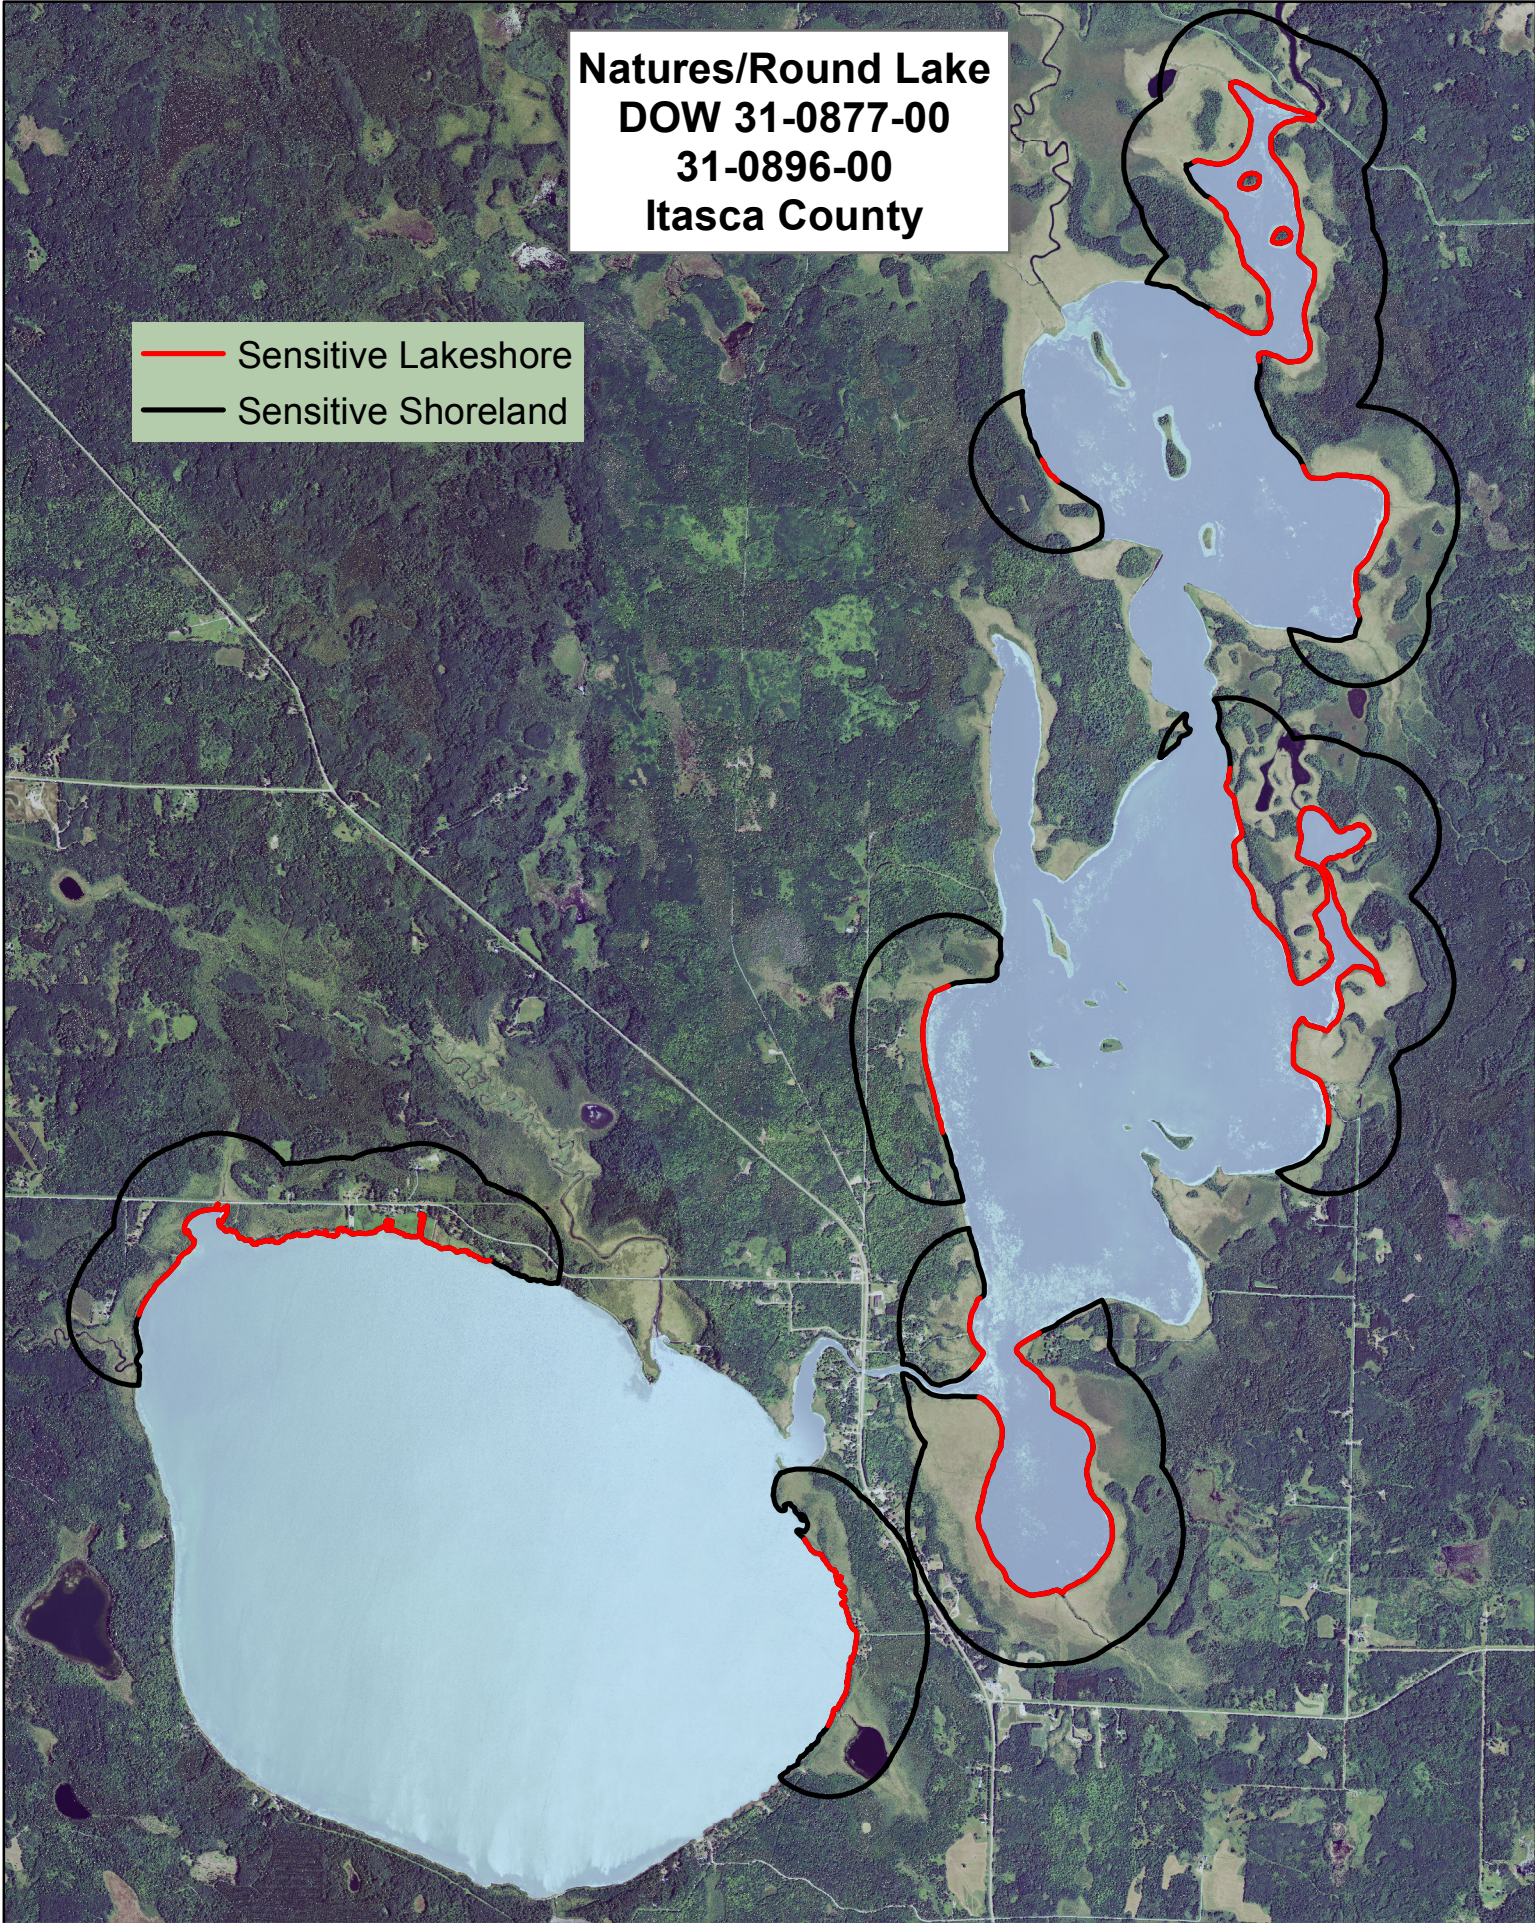

Natures/Round Lake
DOW 31-0877-00
31-0896-00
Itasca County

Created by:
MN DNR
2014

**Natures/Round Lake
DOW 31-0877-00
31-0896-00
Itasca County**

-  Sensitive Lakeshore
-  Sensitive Shoreland

Created by:
MN DNR
2014