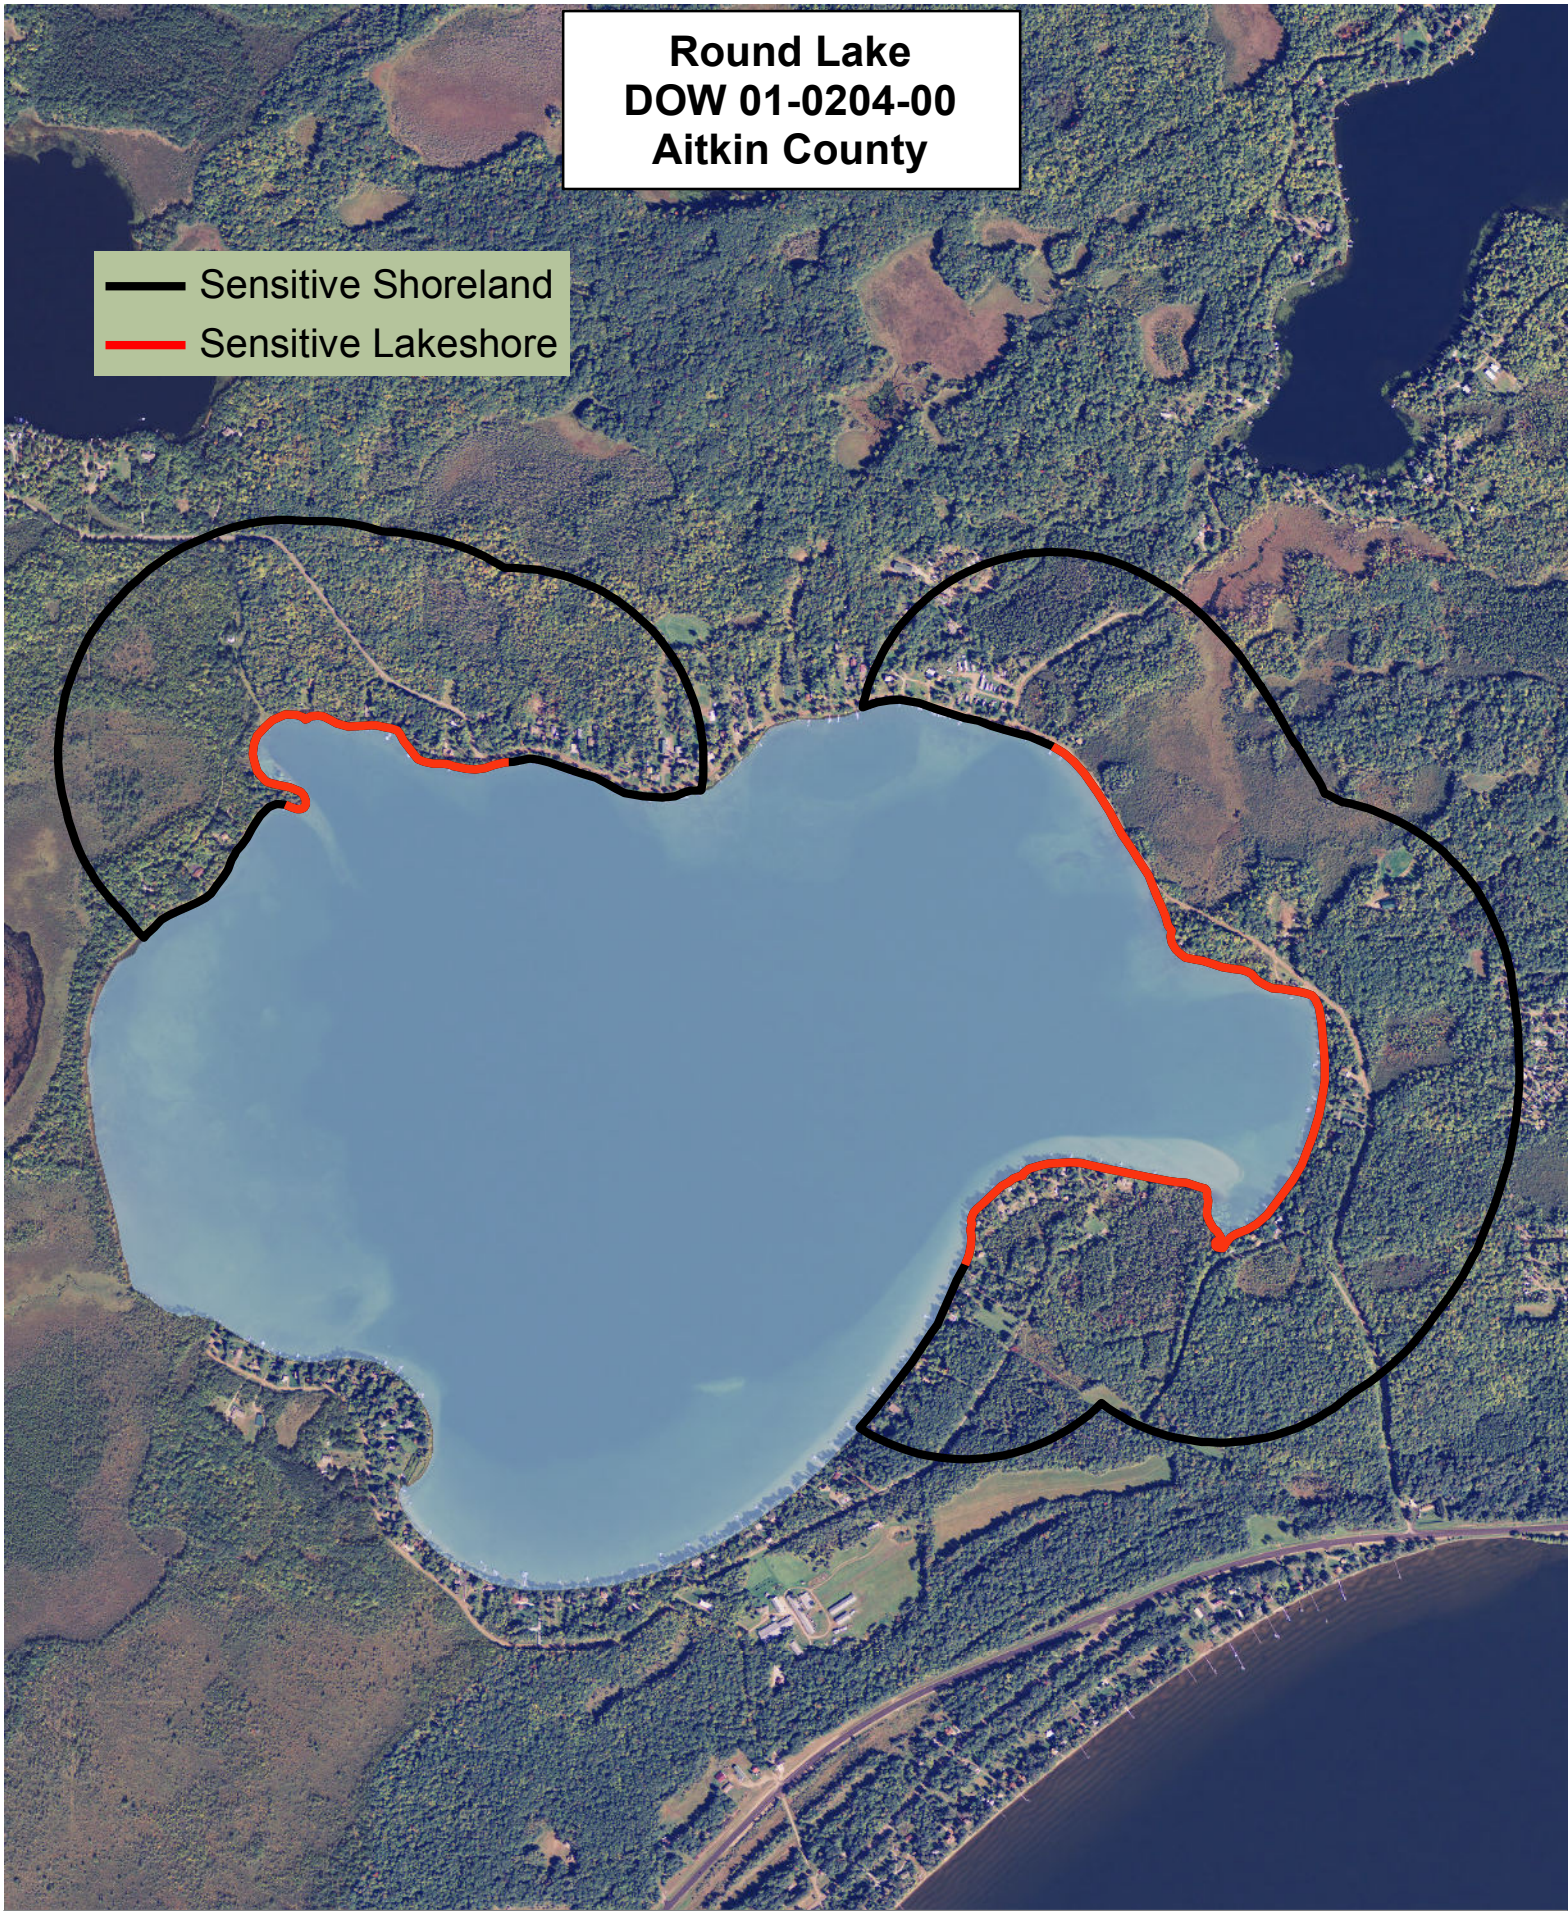

Round Lake
DOW 01-0204-00
Aitkin County

Created by:
MN DNR
2011

**Round Lake
DOW 01-0204-00
Aitkin County**

-  Sensitive Shoreland
-  Sensitive Lakeshore

Created by:
MN DNR
2011