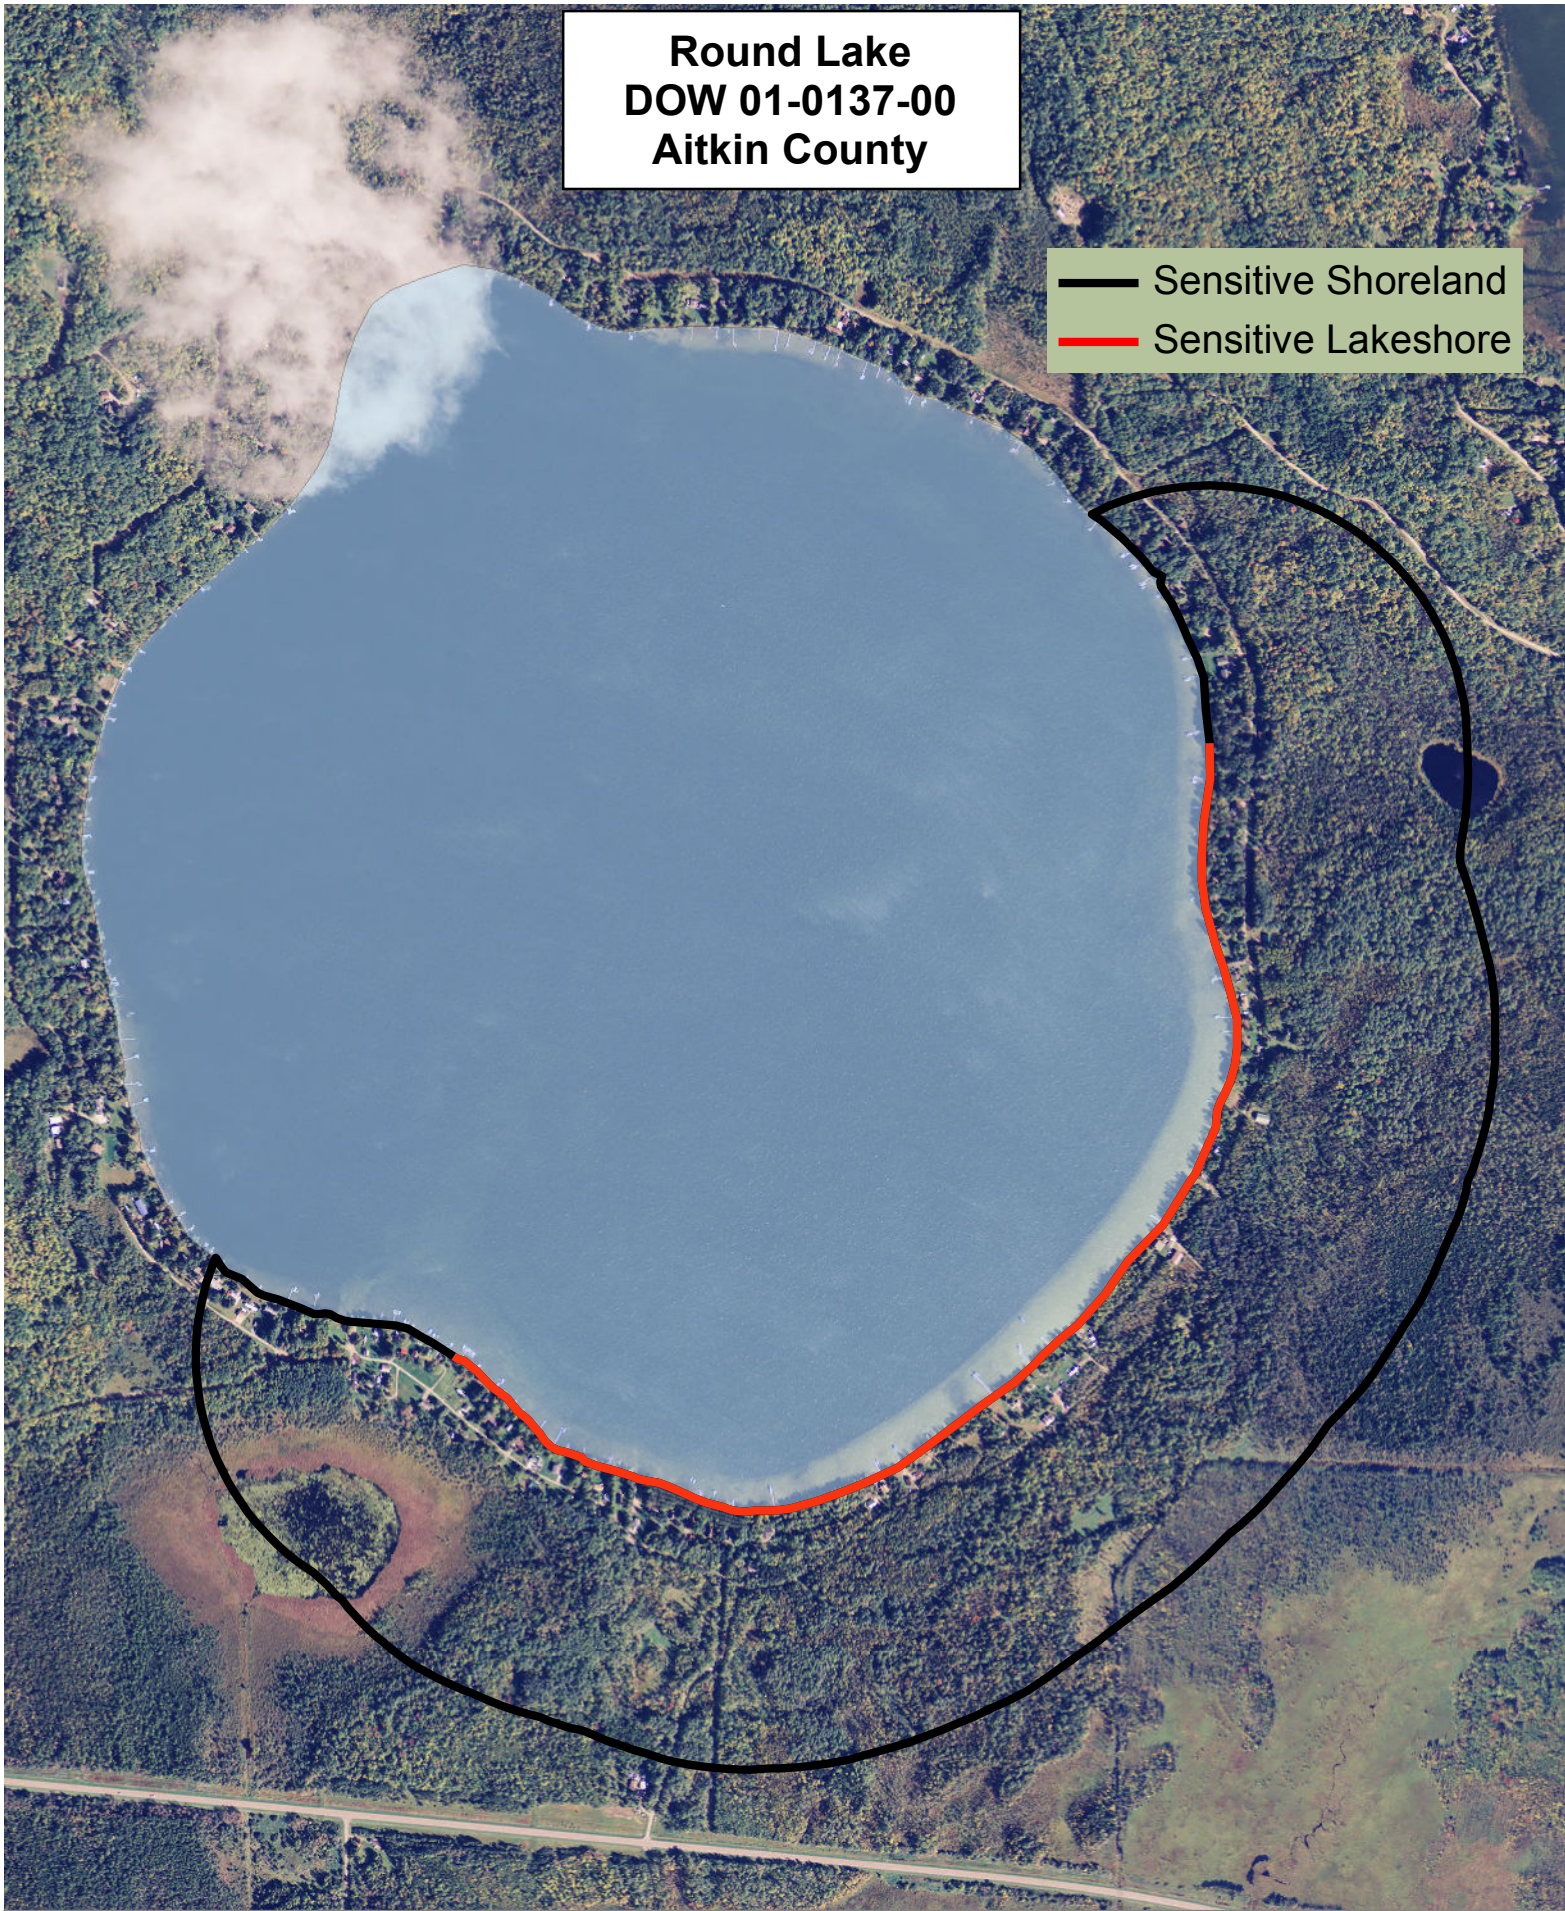

**Round Lake  
DOW 01-0137-00  
Aitkin County**

Created by:  
MN DNR  
2011

**Round Lake  
DOW 01-0137-00  
Aitkin County**

-  Sensitive Shoreland
-  Sensitive Lakeshore

Created by:  
MN DNR  
2011