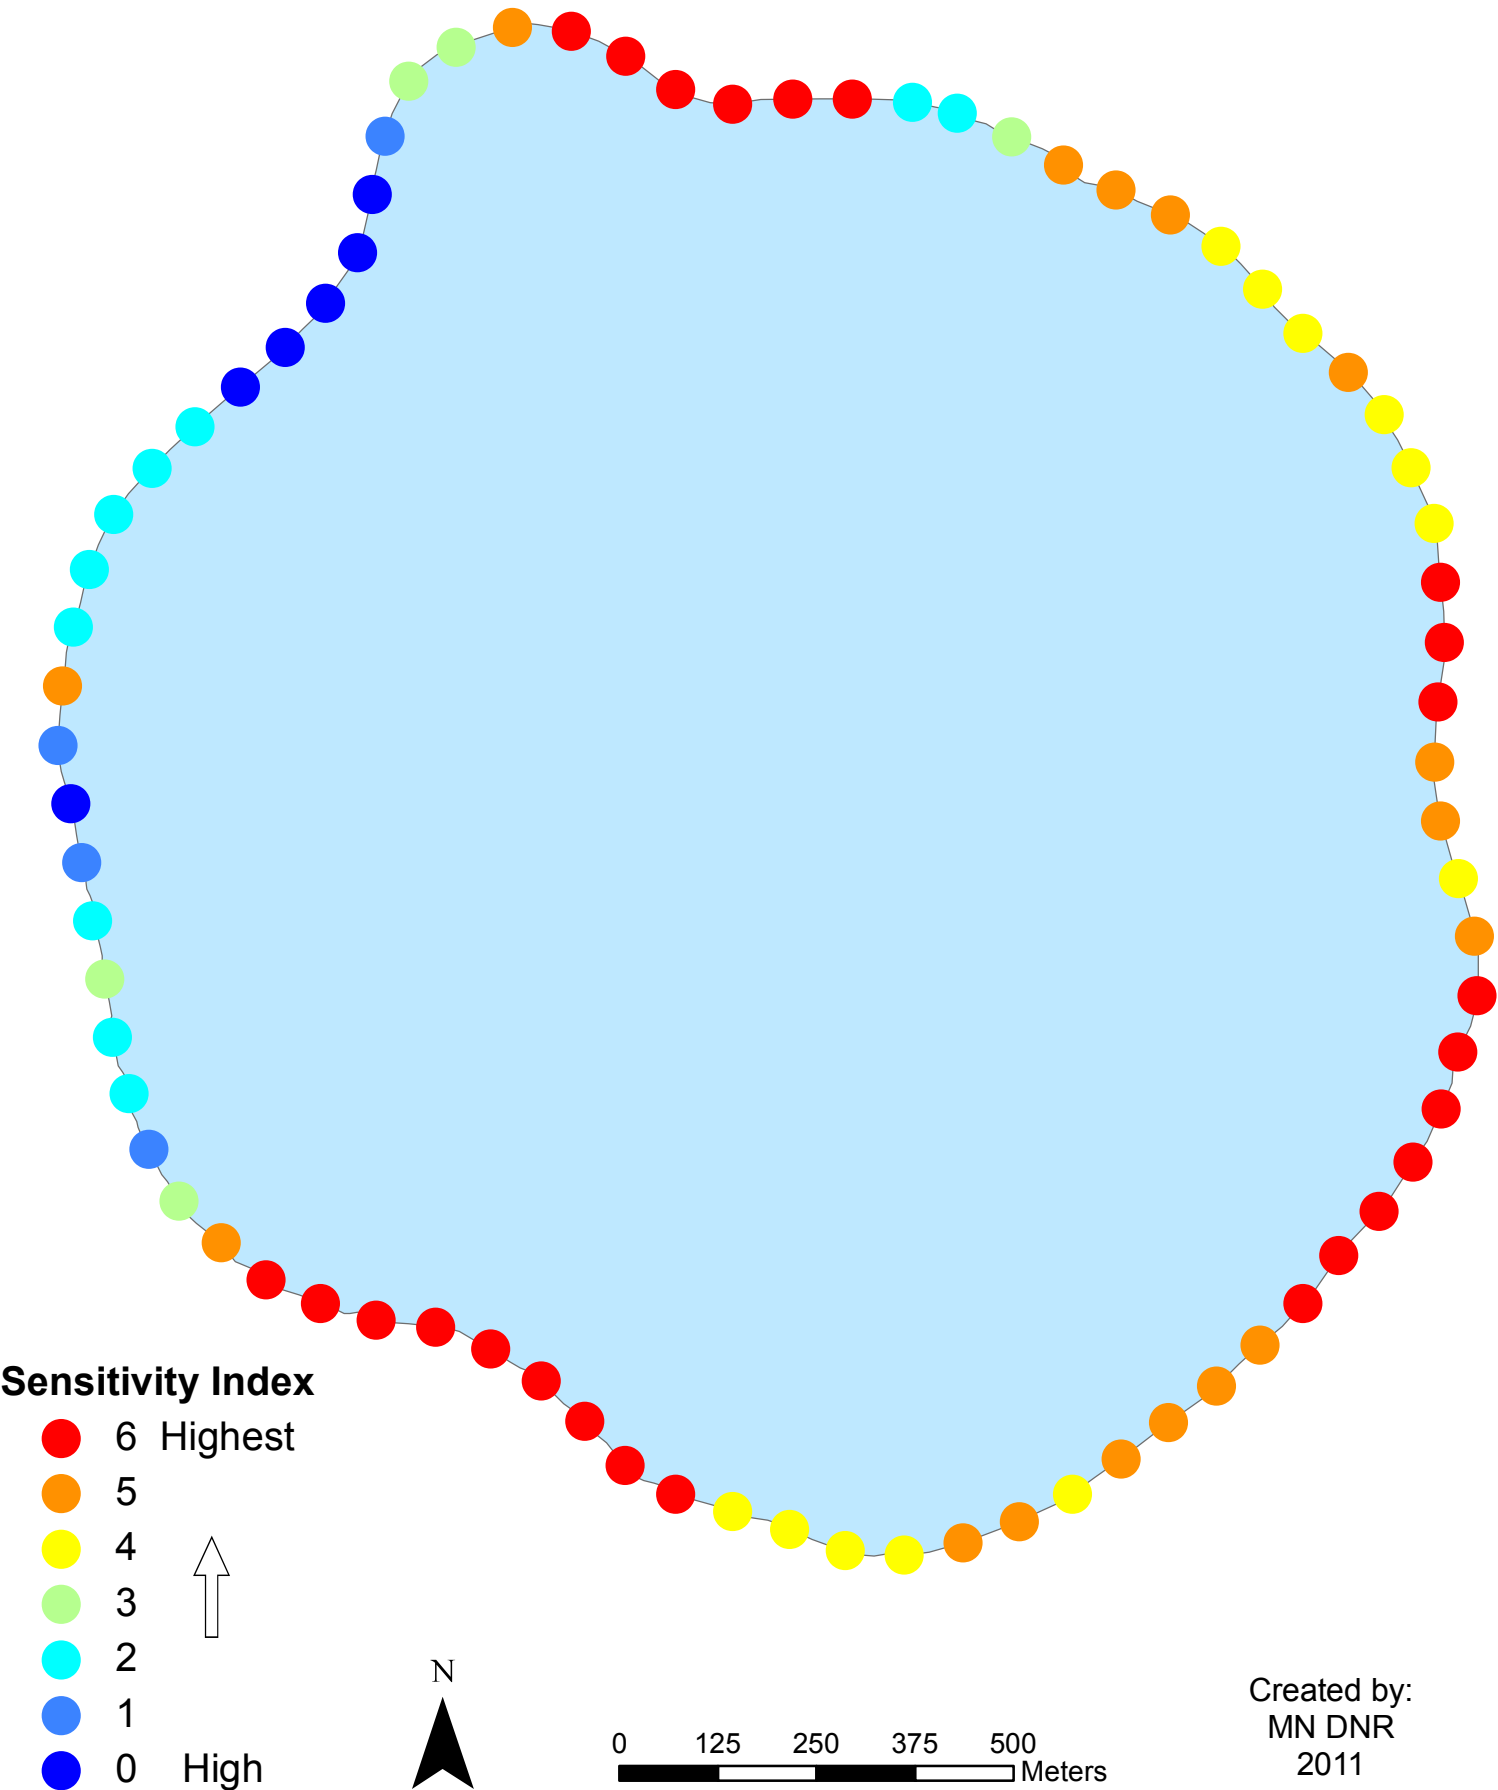

**Round Lake  
DOW 01-0137-00  
Aitkin County**

Created by:  
MN DNR  
2011

**Round Lake  
DOW 01-0137-00  
Aitkin County**

-  Sensitive Shoreland
-  Sensitive Lakeshore

Created by:  
MN DNR  
2011