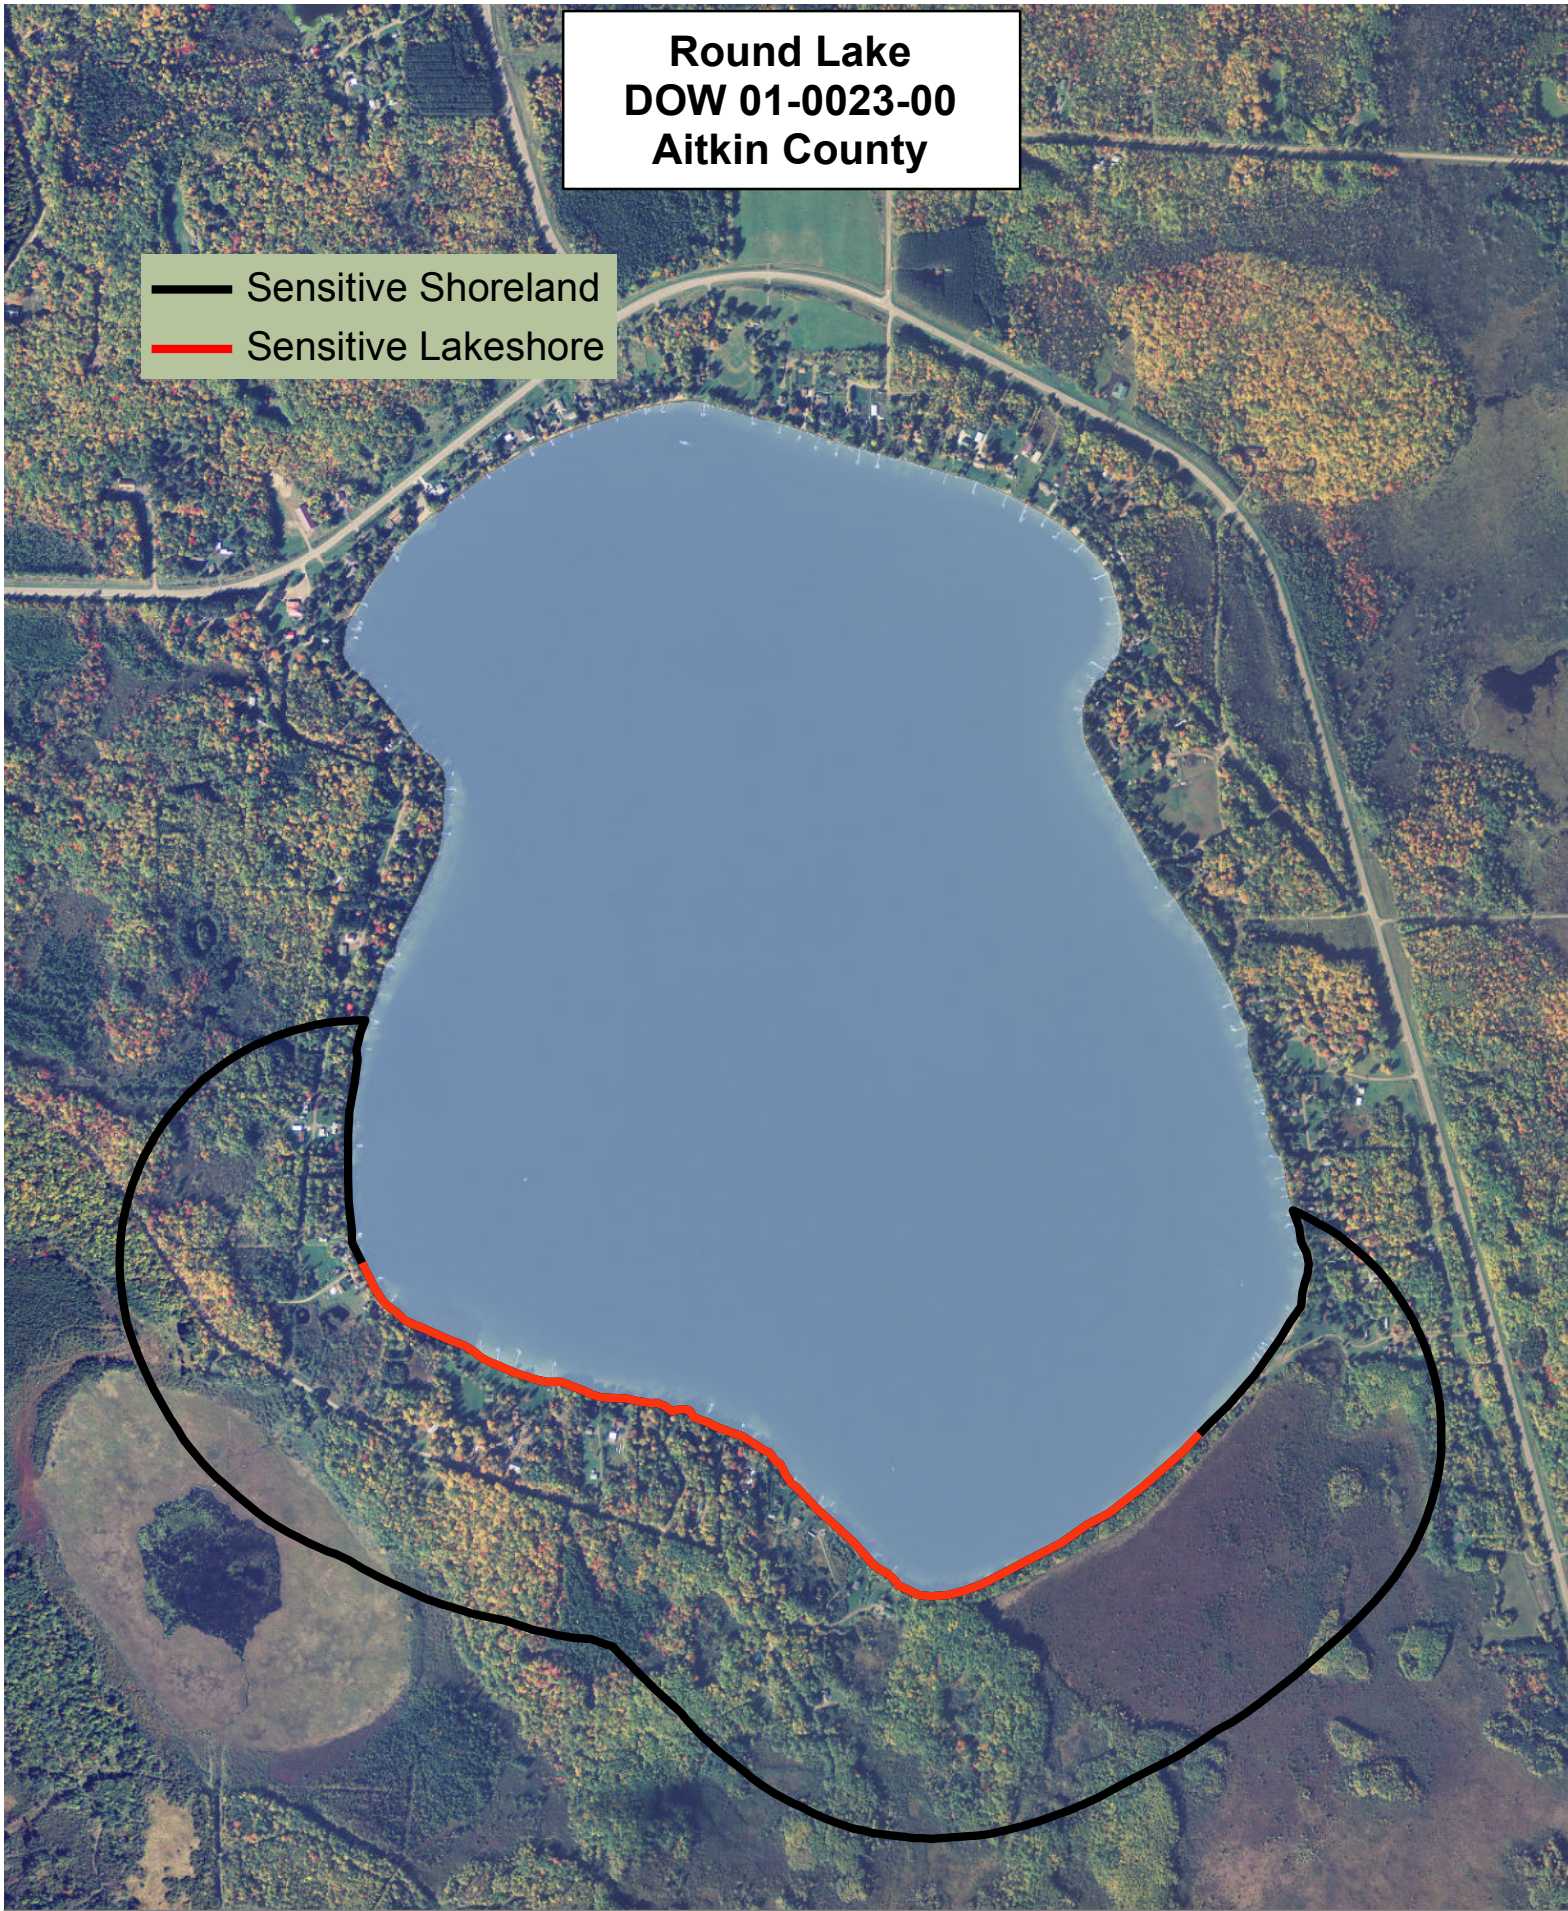

Round Lake
DOW 01-0023-00
Aitkin County

Sensitivity Index

- 6 Highest
- 5
- 4
- 3
- 2
- 1 High

Created by:
MN DNR
2011

**Round Lake
DOW 01-0023-00
Aitkin County**

-  Sensitive Shoreland
-  Sensitive Lakeshore

Created by:
MN DNR
2011