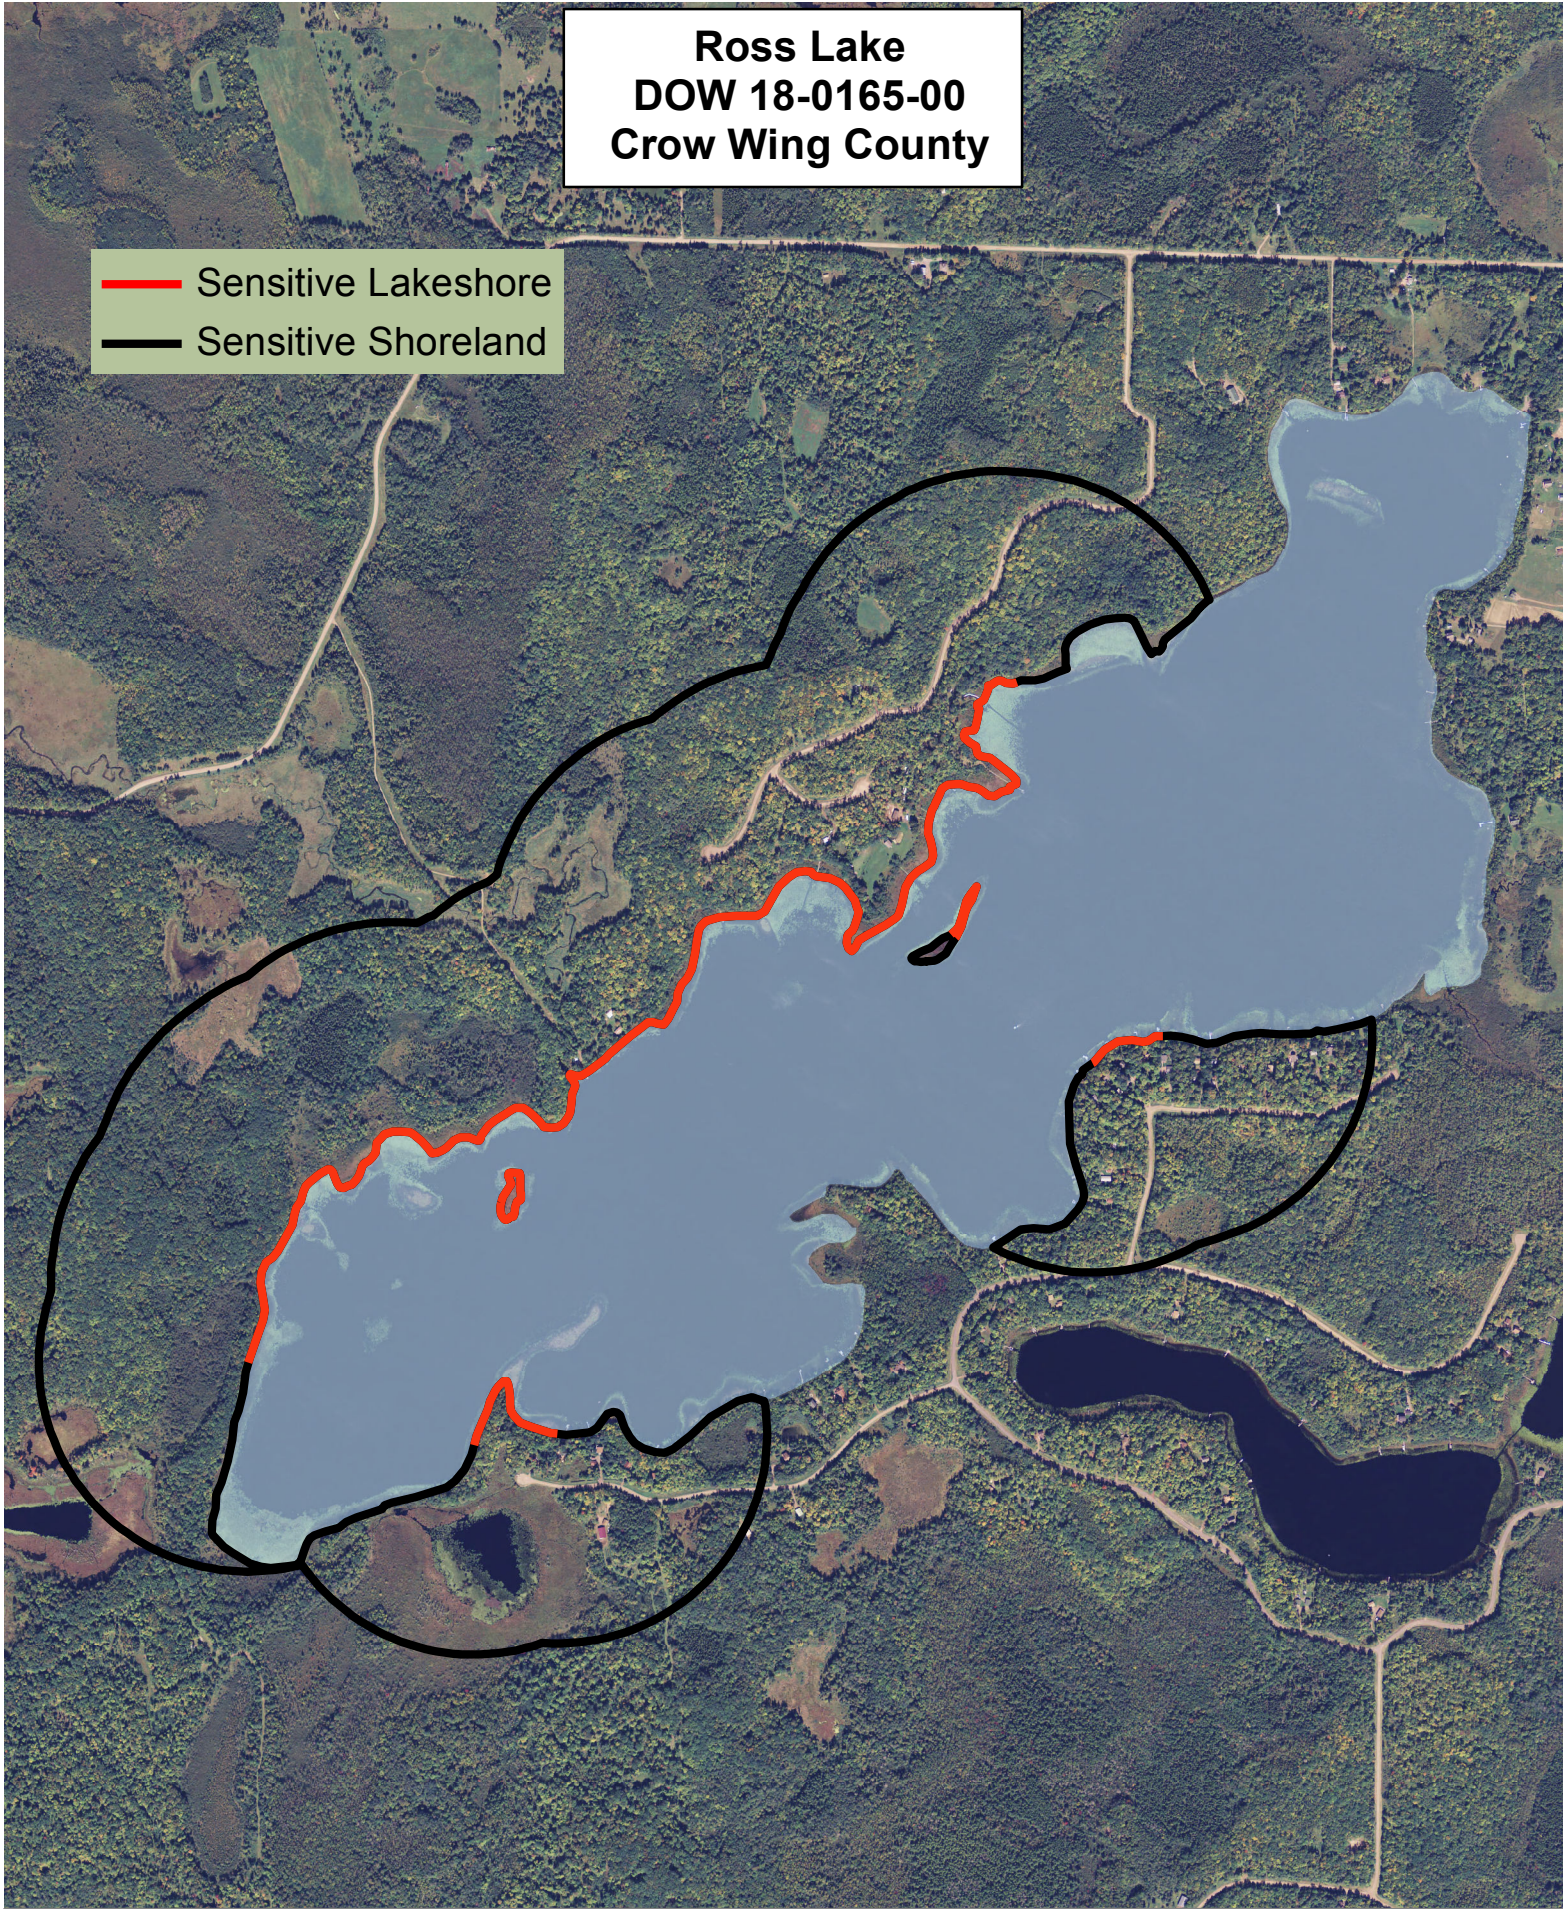

Ross Lake
DOW 18-0165-00
Crow Wing County

Sensitivity Index

- 6 Highest
 - 5
 - 4
 - 3
 - 2
 - 1
 - 0 High
- ↑

Created by:
MN DNR
2011

**Ross Lake
DOW 18-0165-00
Crow Wing County**

-  Sensitive Lakeshore
-  Sensitive Shoreland

N

0 250 500 750 1,000 Meters

Created by:
MN DNR
2011