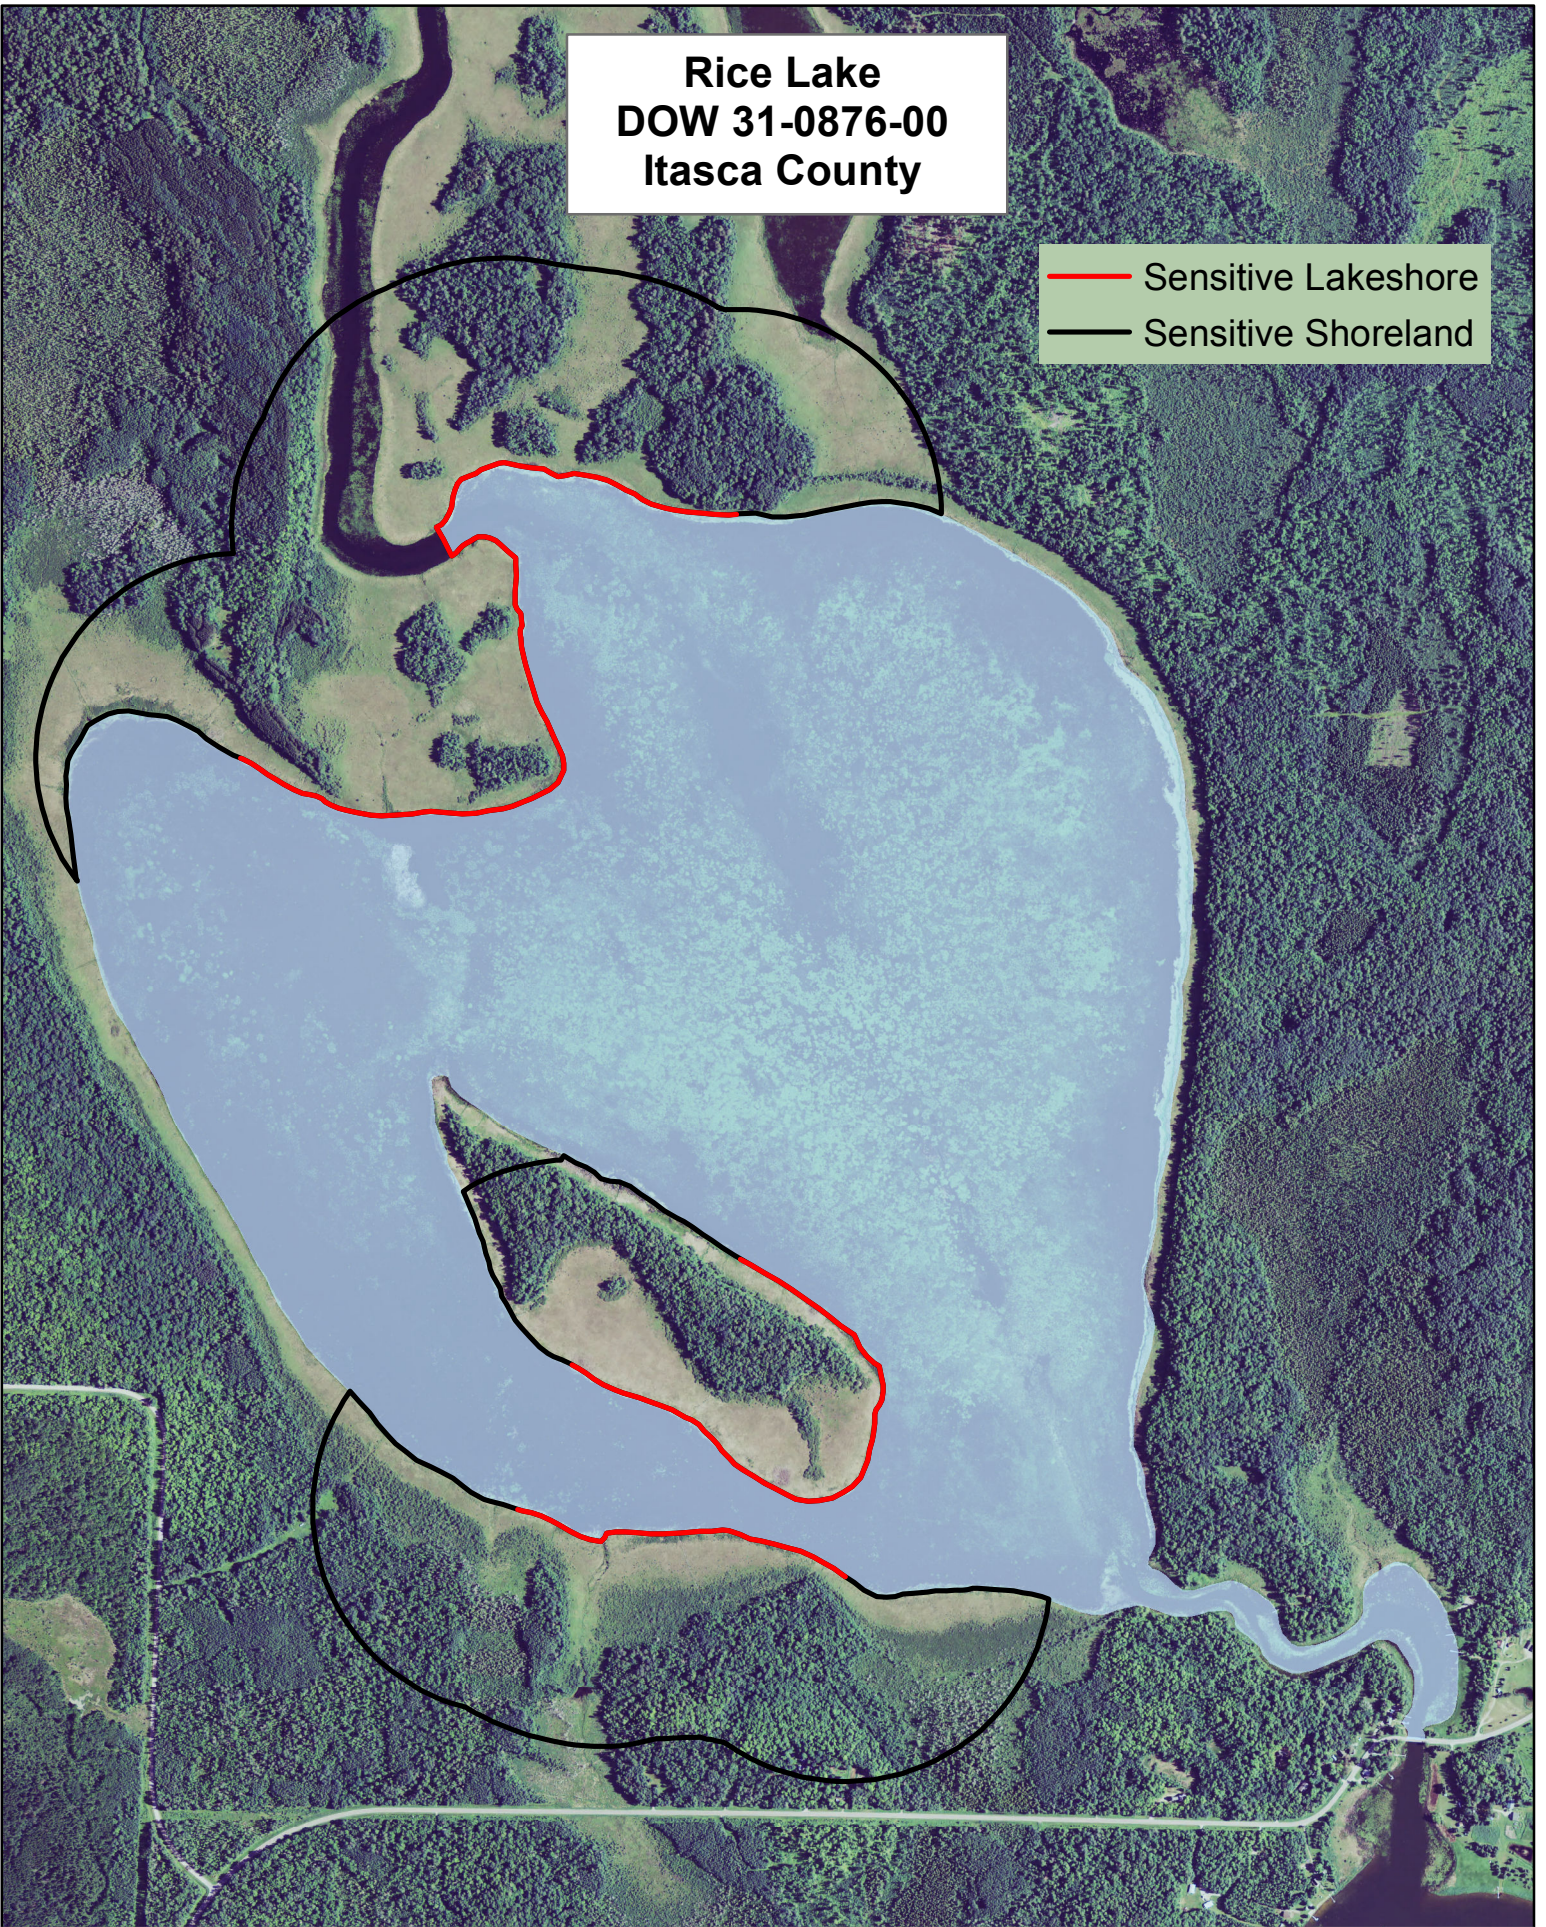

Rice Lake  
DOW 31-0876-00  
Itasca County

Created by:  
MN DNR  
2014

**Rice Lake  
DOW 31-0876-00  
Itasca County**

-  Sensitive Lakeshore
-  Sensitive Shoreland

Created by:  
MN DNR  
2014