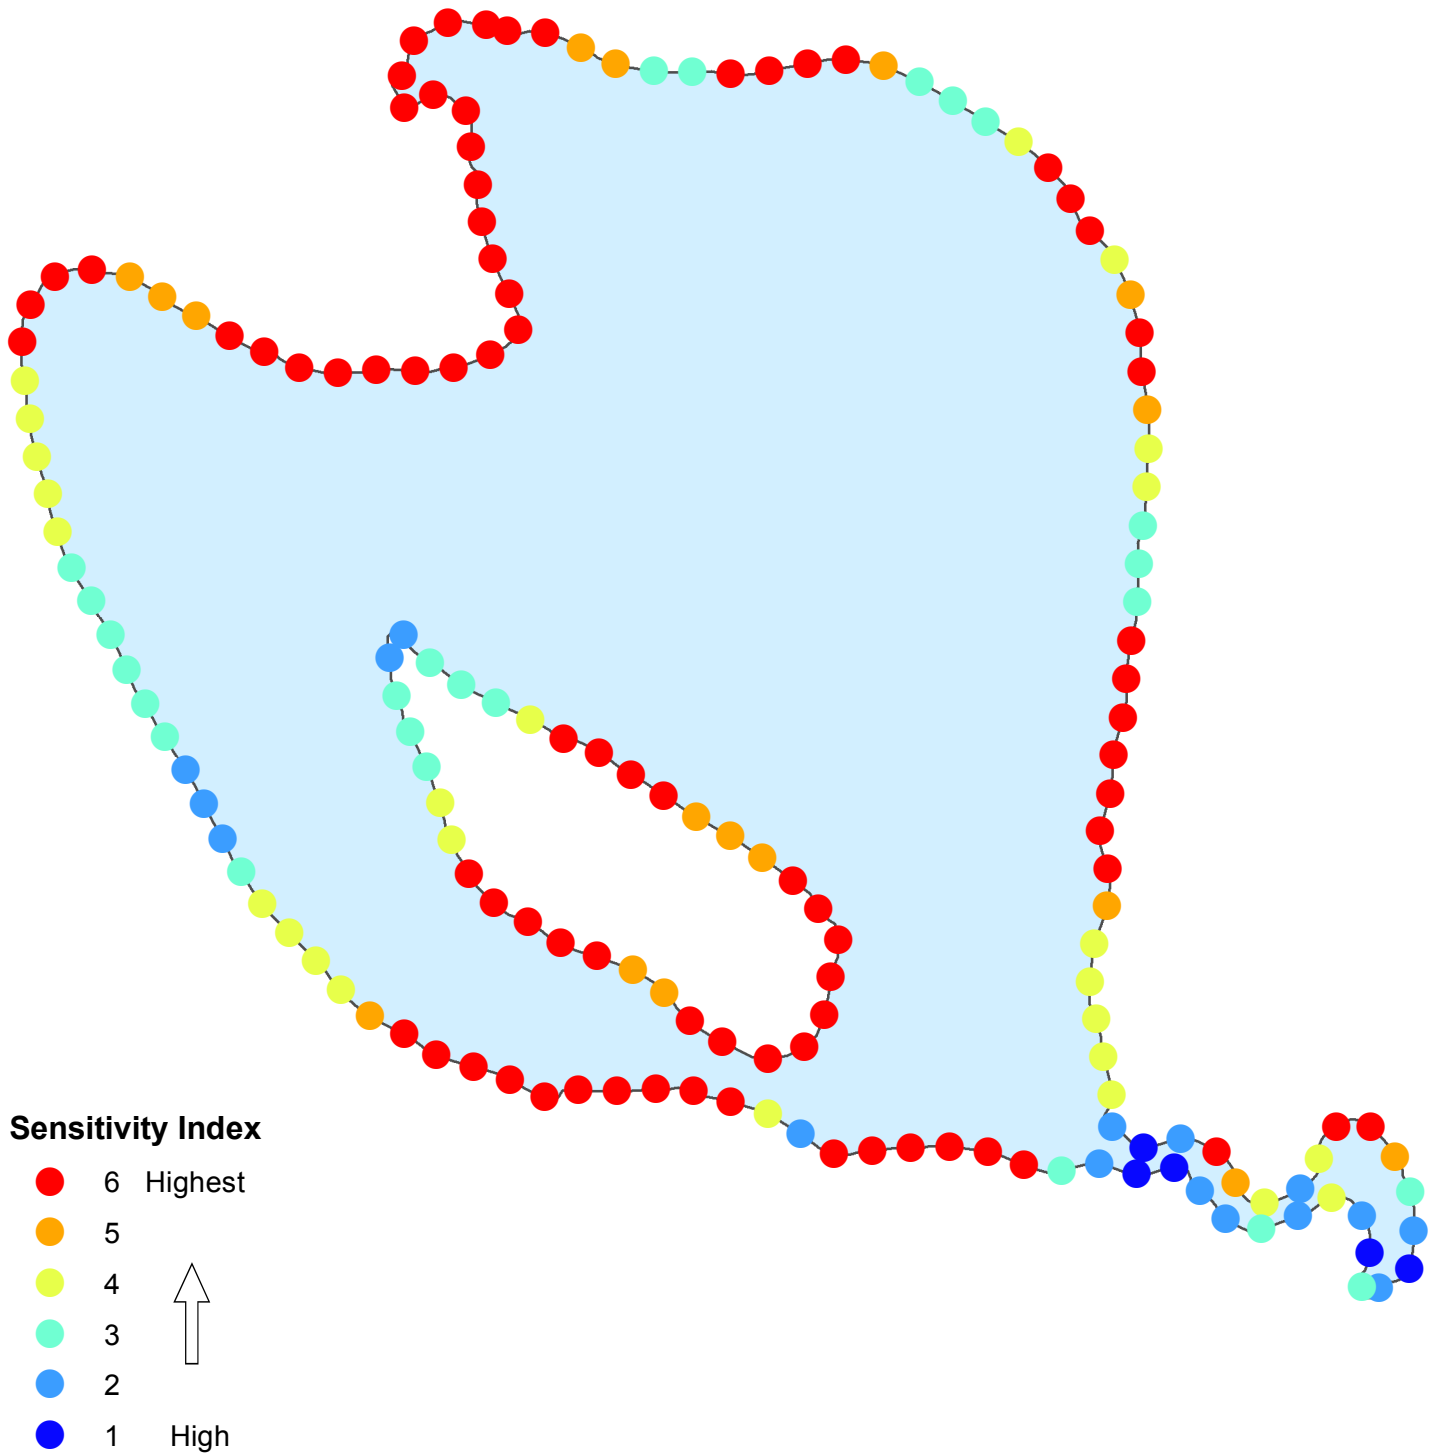

Rice Lake  
DOW 31-0876-00  
Itasca County

Created by:  
MN DNR  
2014

**Rice Lake  
DOW 31-0876-00  
Itasca County**

-  Sensitive Lakeshore
-  Sensitive Shoreland

Created by:  
MN DNR  
2014