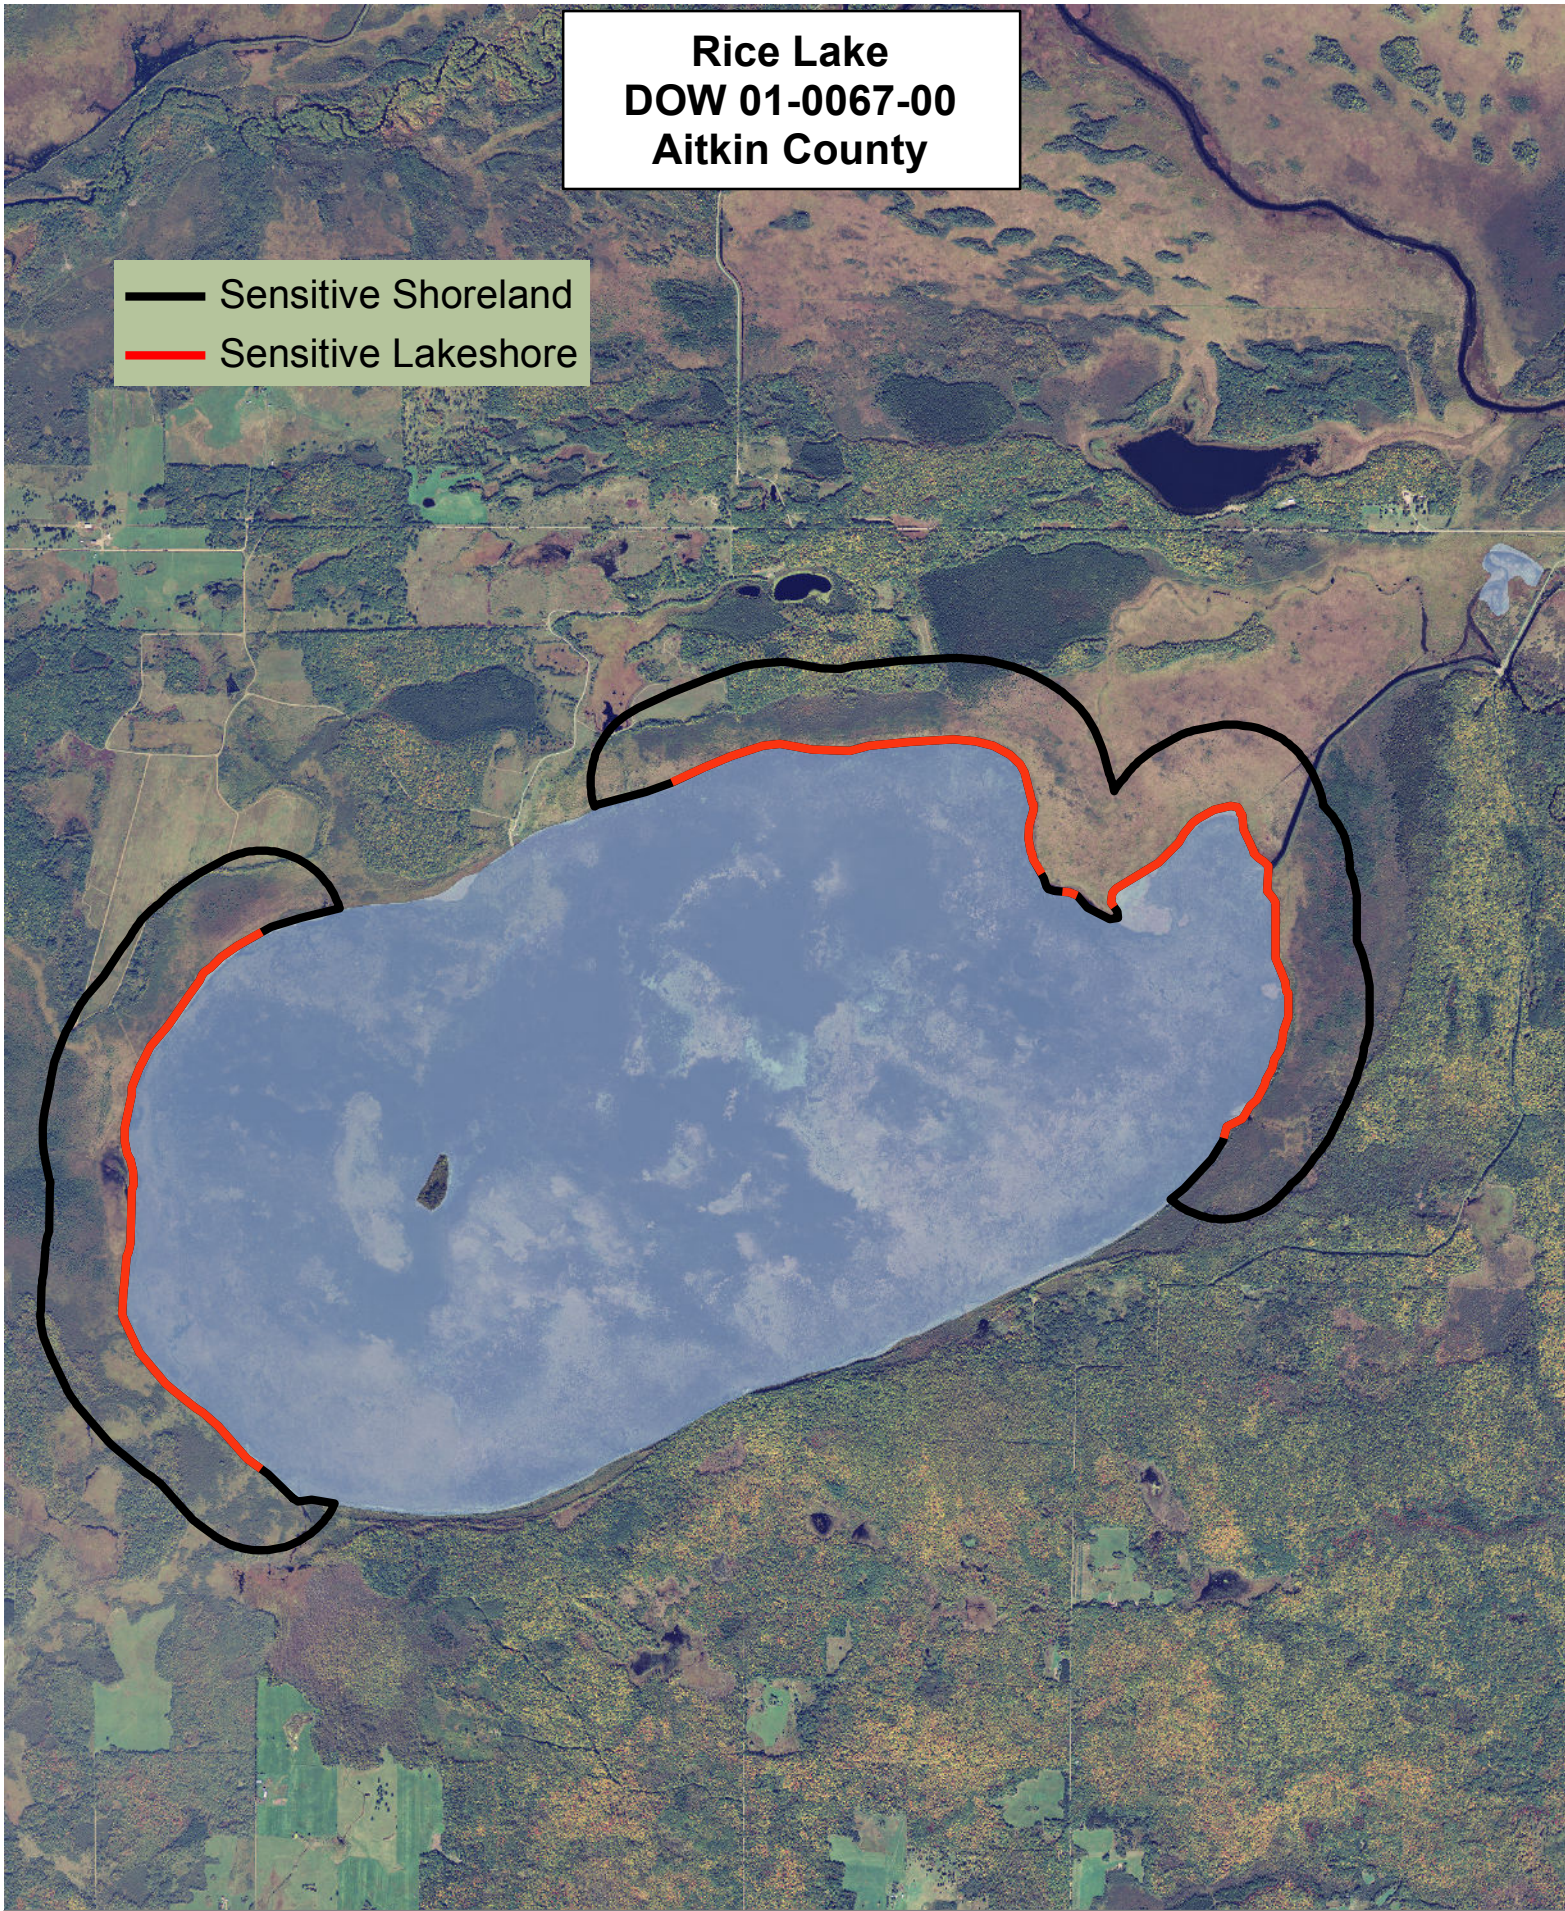

Rice Lake
DOW 01-0067-00
Aitkin County

Sensitivity Index

- 6 Highest
 - 5
 - 4
 - 3
 - 2
 - 1
 - 0 High
- ↑

Created by:
MN DNR
2011

**Rice Lake
DOW 01-0067-00
Aitkin County**

-  Sensitive Shoreland
-  Sensitive Lakeshore

0 500 1,000 1,500 2,000
Meters

Created by:
MN DNR
2011