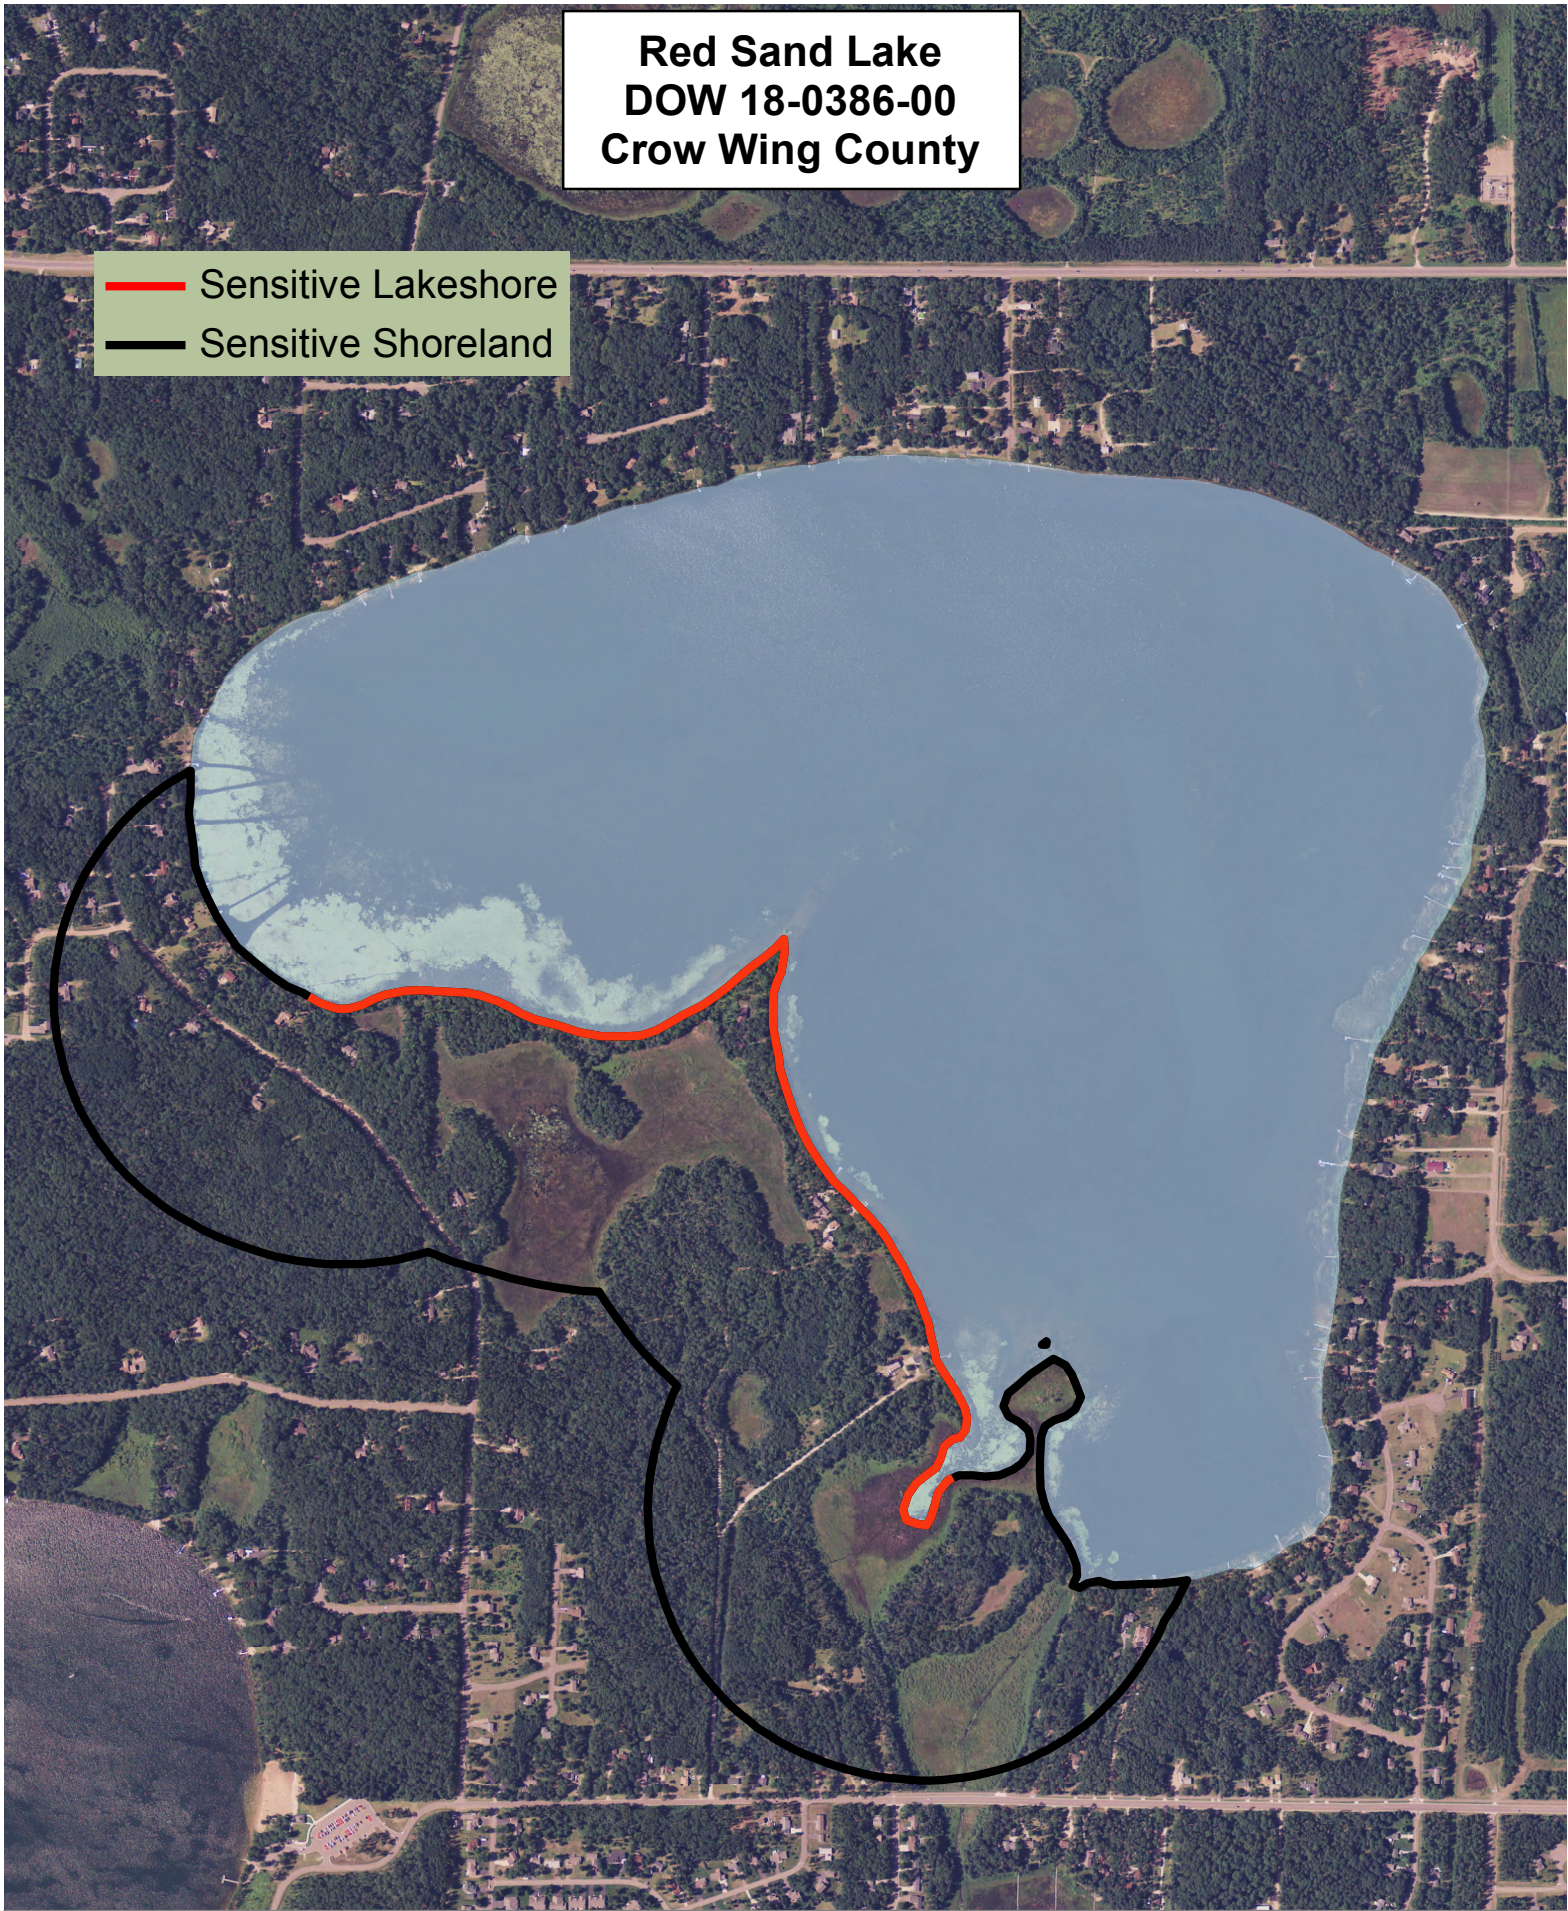

Red Sand Lake
DOW 18-0386-00
Crow Wing County

Sensitivity Index

- 6 Highest
 - 5
 - 4
 - 3
 - 2
 - 1
 - 0 High
- ↑

Created by:
MN DNR
2011

**Red Sand Lake
DOW 18-0386-00
Crow Wing County**

-  Sensitive Lakeshore
-  Sensitive Shoreland

Created by:
MN DNR
2011