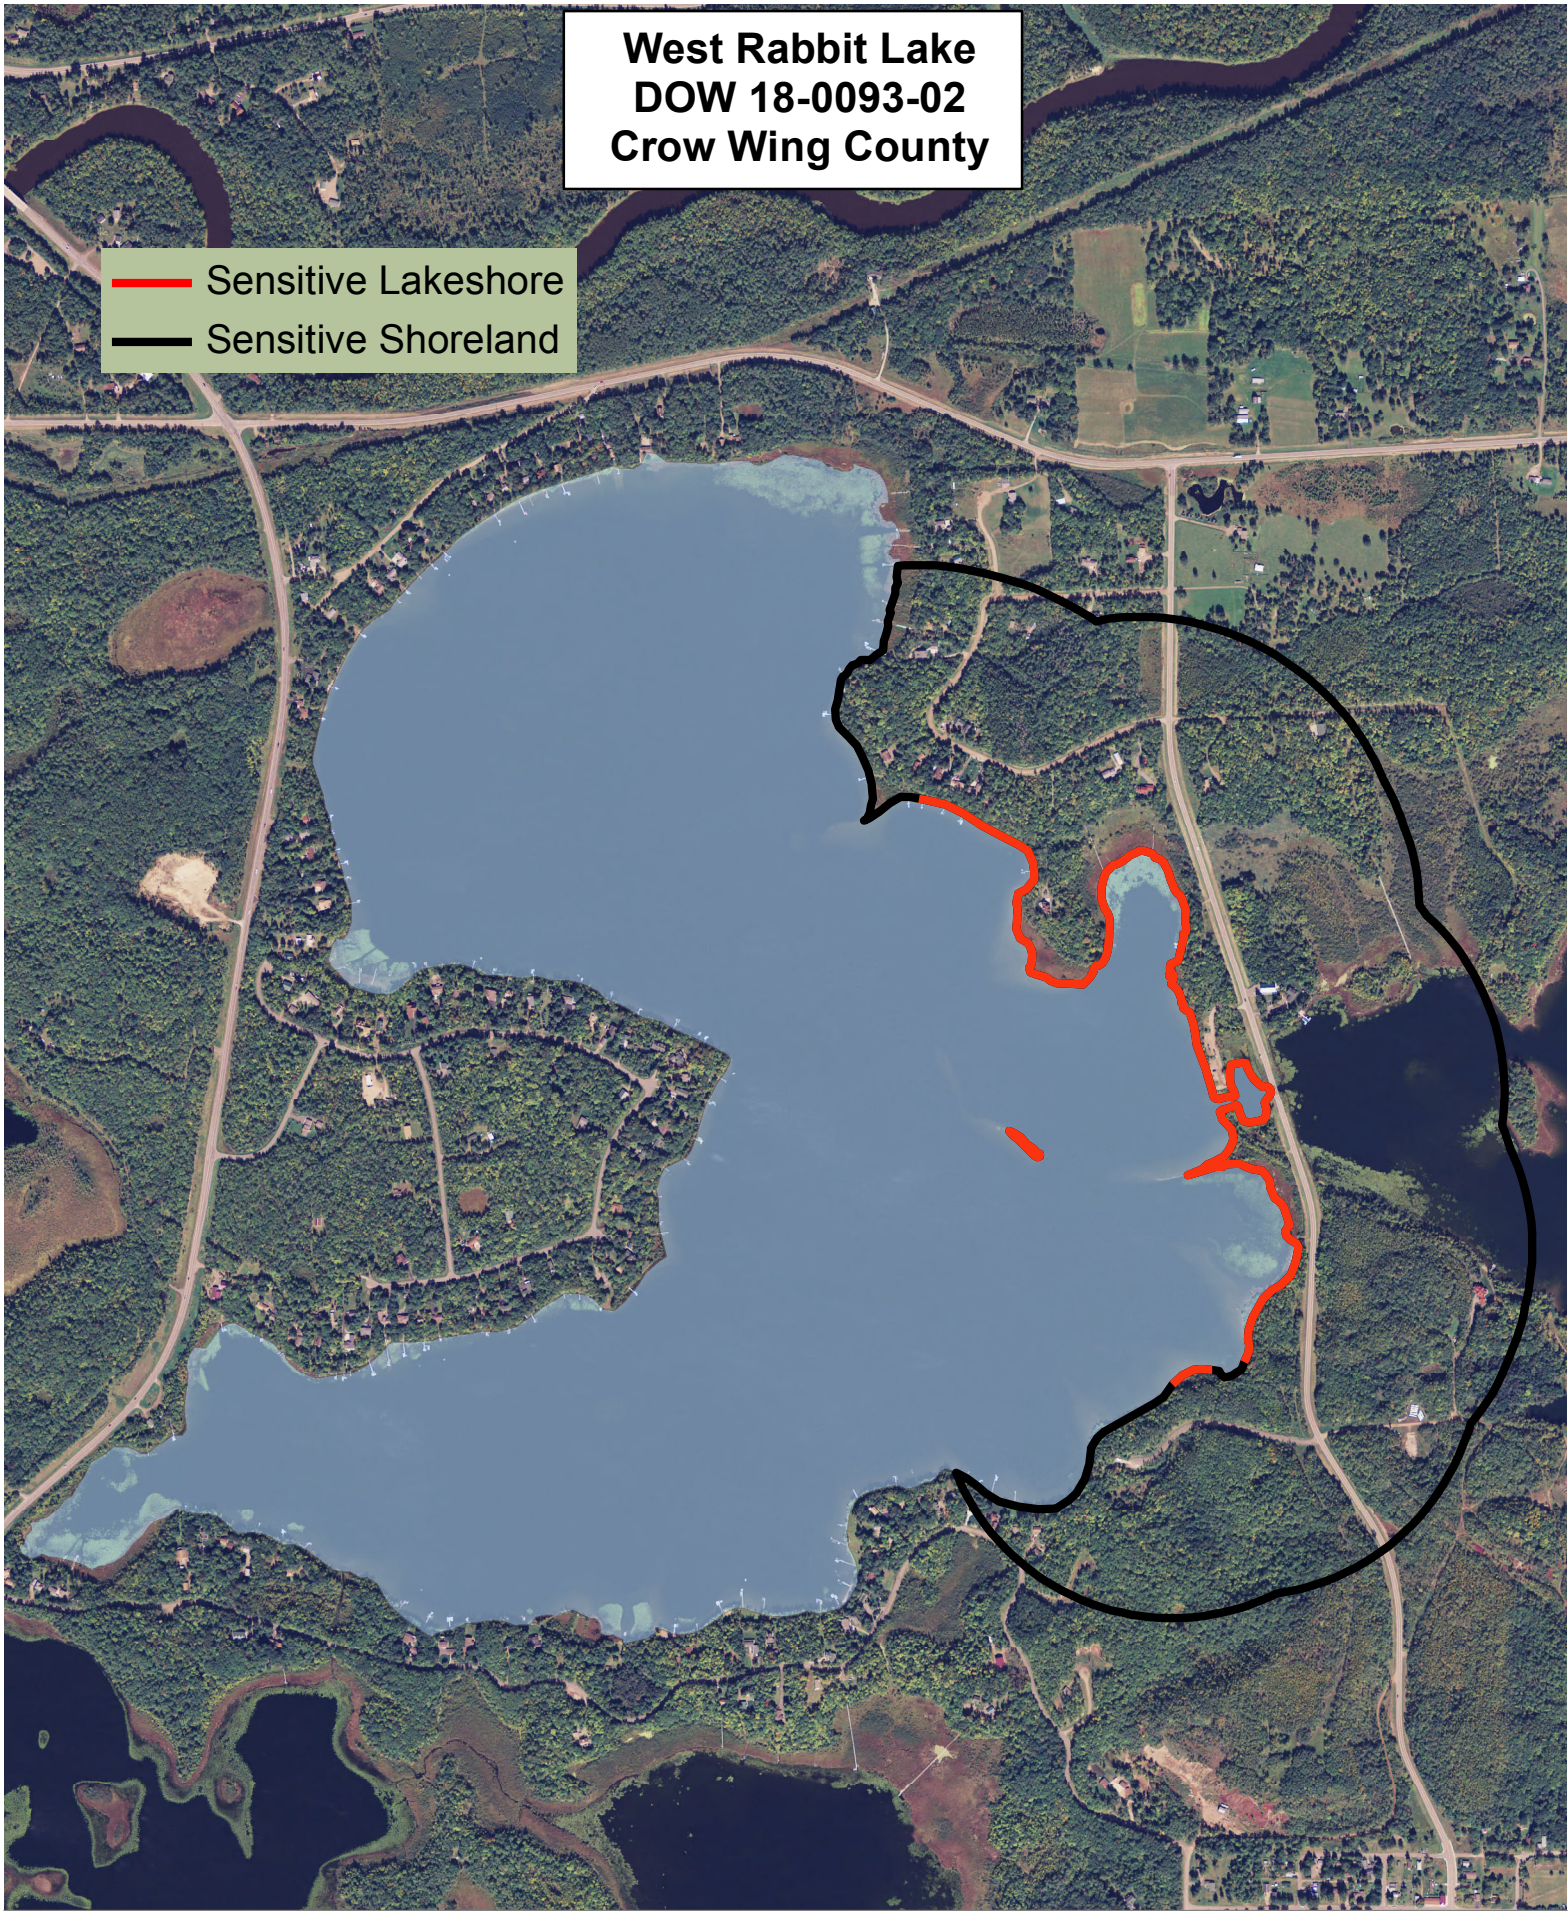

West Rabbit Lake
DOW 18-0093-02
Crow Wing County

Sensitivity Index

- 6 Highest
 - 5
 - 4
 - 3
 - 2
 - 1
 - 0 High
- ↑

Created by:
MN DNR
2011

**West Rabbit Lake
DOW 18-0093-02
Crow Wing County**

-  Sensitive Lakeshore
-  Sensitive Shoreland

Created by:
MN DNR
2011