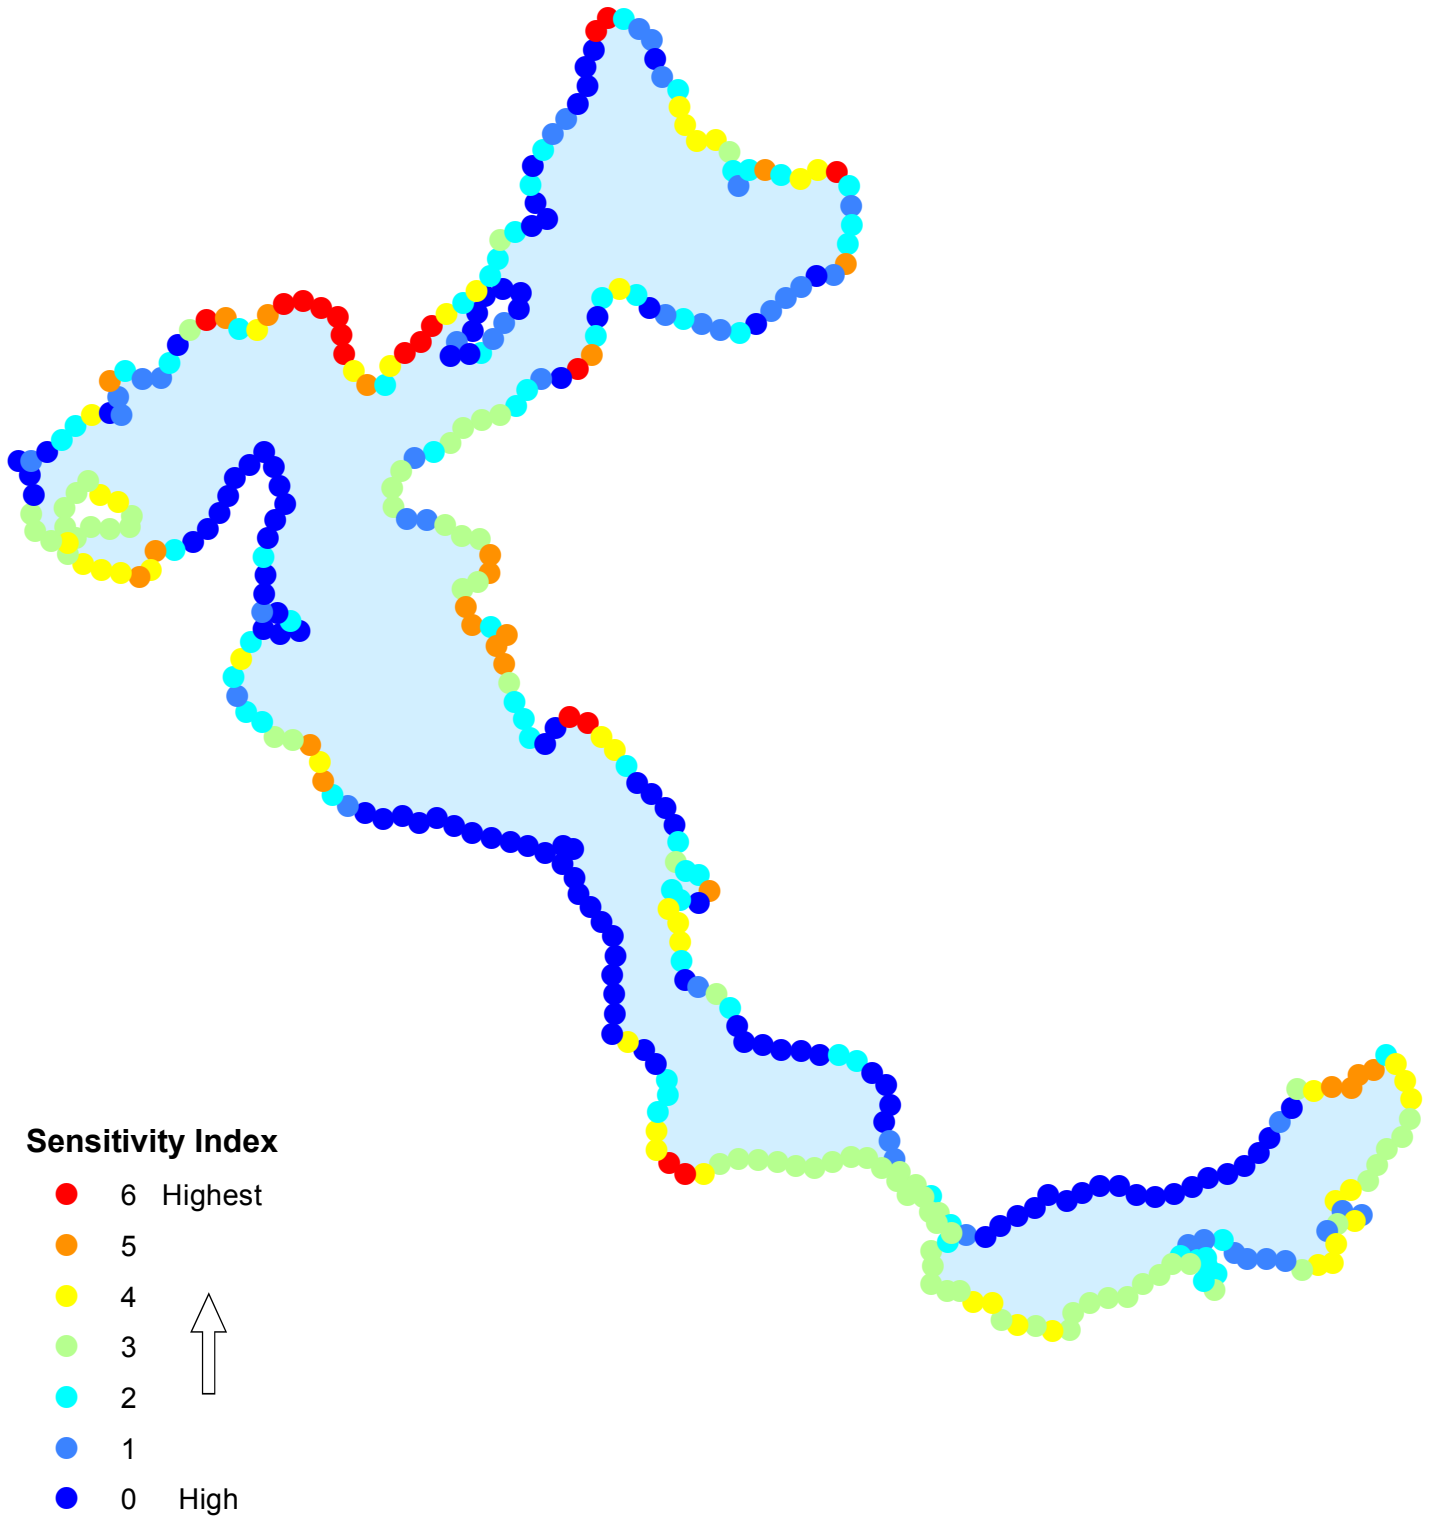

Prairie Lake
DOW 31-0384-00
Itasca County

Sensitivity Index

- 6 Highest
 - 5
 - 4
 - 3
 - 2
 - 1
 - 0 High
- ↑

Created by:
MN DNR
2014

**Prairie Lake
DOW 31-0384-00
Itasca County**

-  Sensitive Lakeshore
-  Sensitive Shoreland

N

0 750 1,500 2,250 3,000 Meters

Created by:
MN DNR
2014