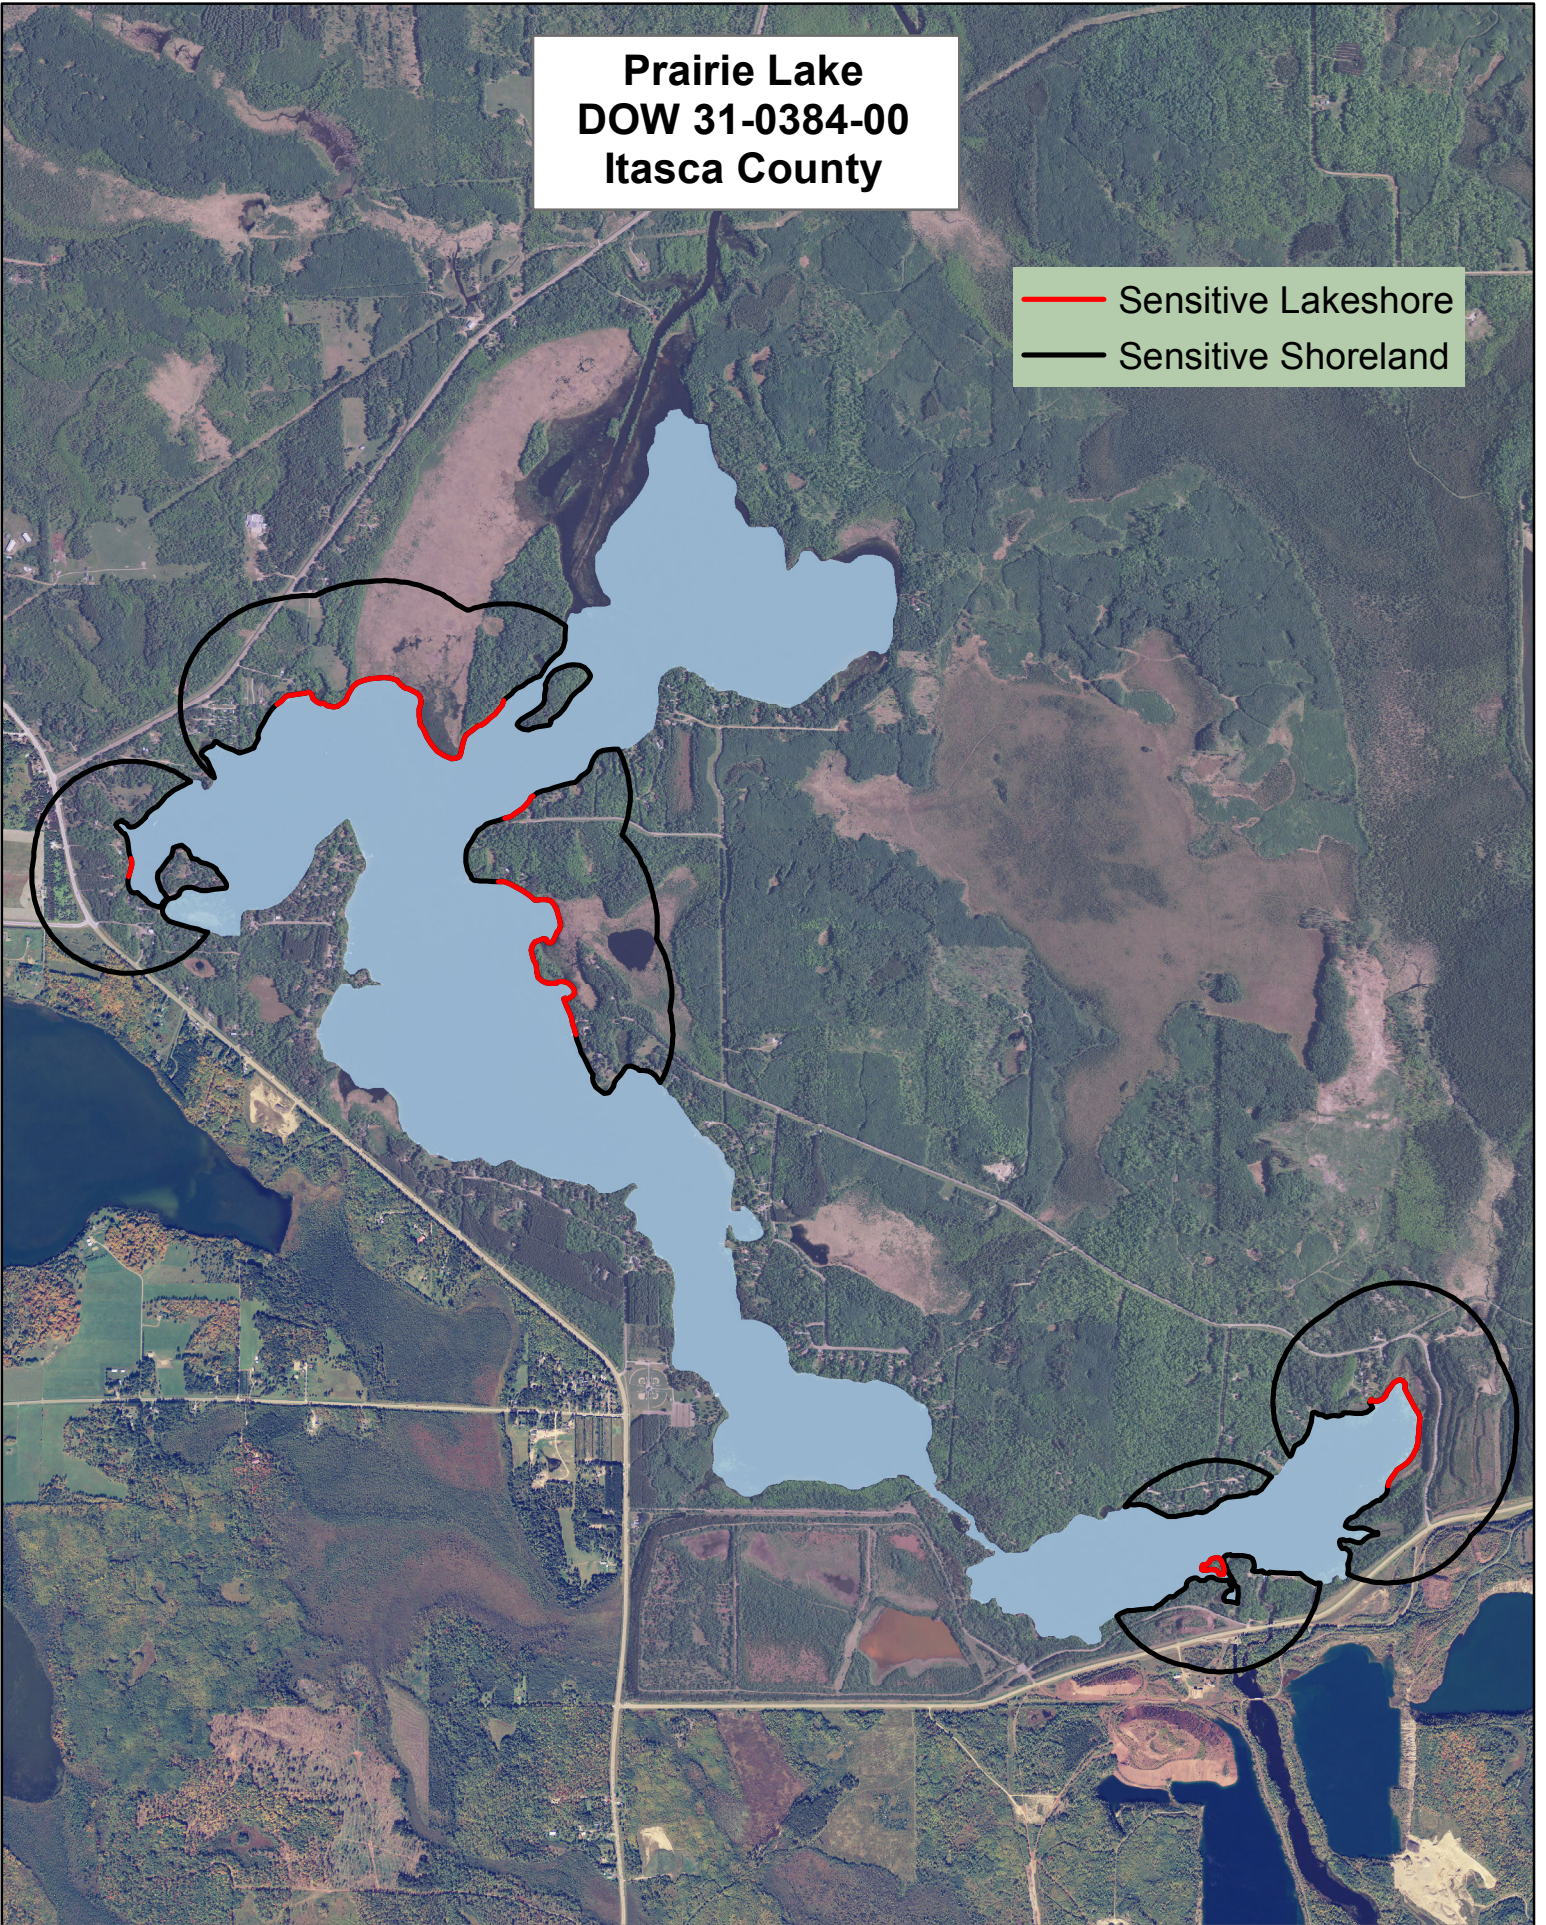

Prairie Lake
DOW 31-0384-00
Itasca County

Sensitivity Index

- 6 Highest
 - 5
 - 4
 - 3
 - 2
 - 1
 - 0 High
- ↑

Created by:
MN DNR
2014

**Prairie Lake
DOW 31-0384-00
Itasca County**

-  Sensitive Lakeshore
-  Sensitive Shoreland

N

0 750 1,500 2,250 3,000 Meters

Created by:
MN DNR
2014