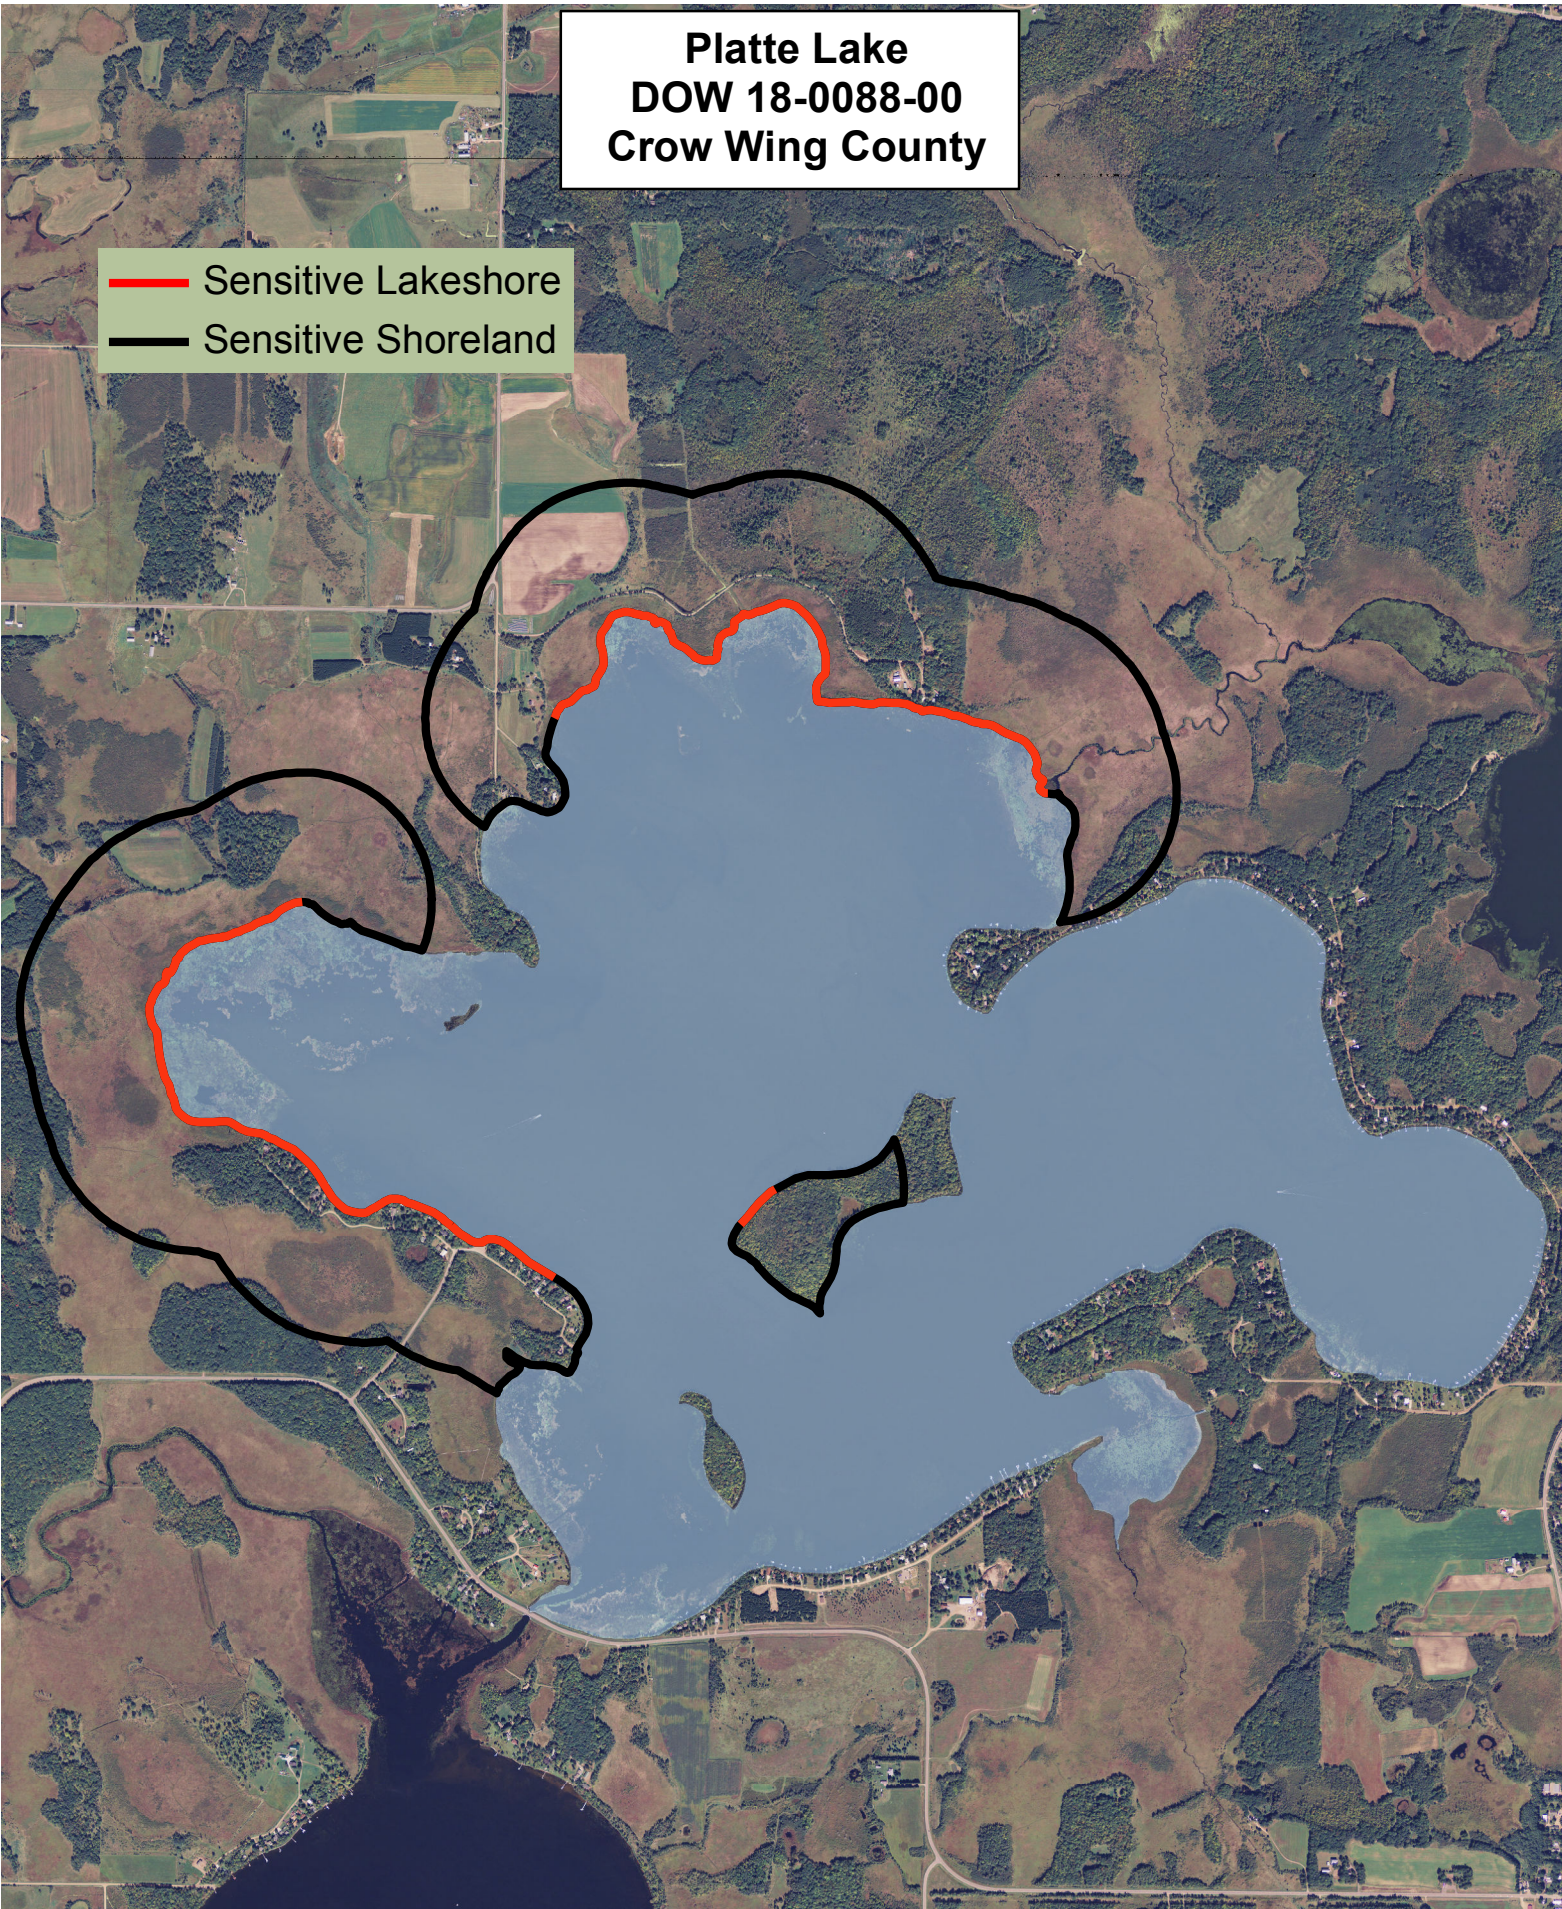

Platte Lake  
DOW 18-0088-00  
Crow Wing County

**Sensitivity Index**

- 6 Highest
- 5
- 4
- 3 ↑
- 2
- 1
- 0 High

Created by:  
MN DNR  
2011

**Platte Lake  
DOW 18-0088-00  
Crow Wing County**

-  Sensitive Lakeshore
-  Sensitive Shoreland

Created by:  
MN DNR  
2011