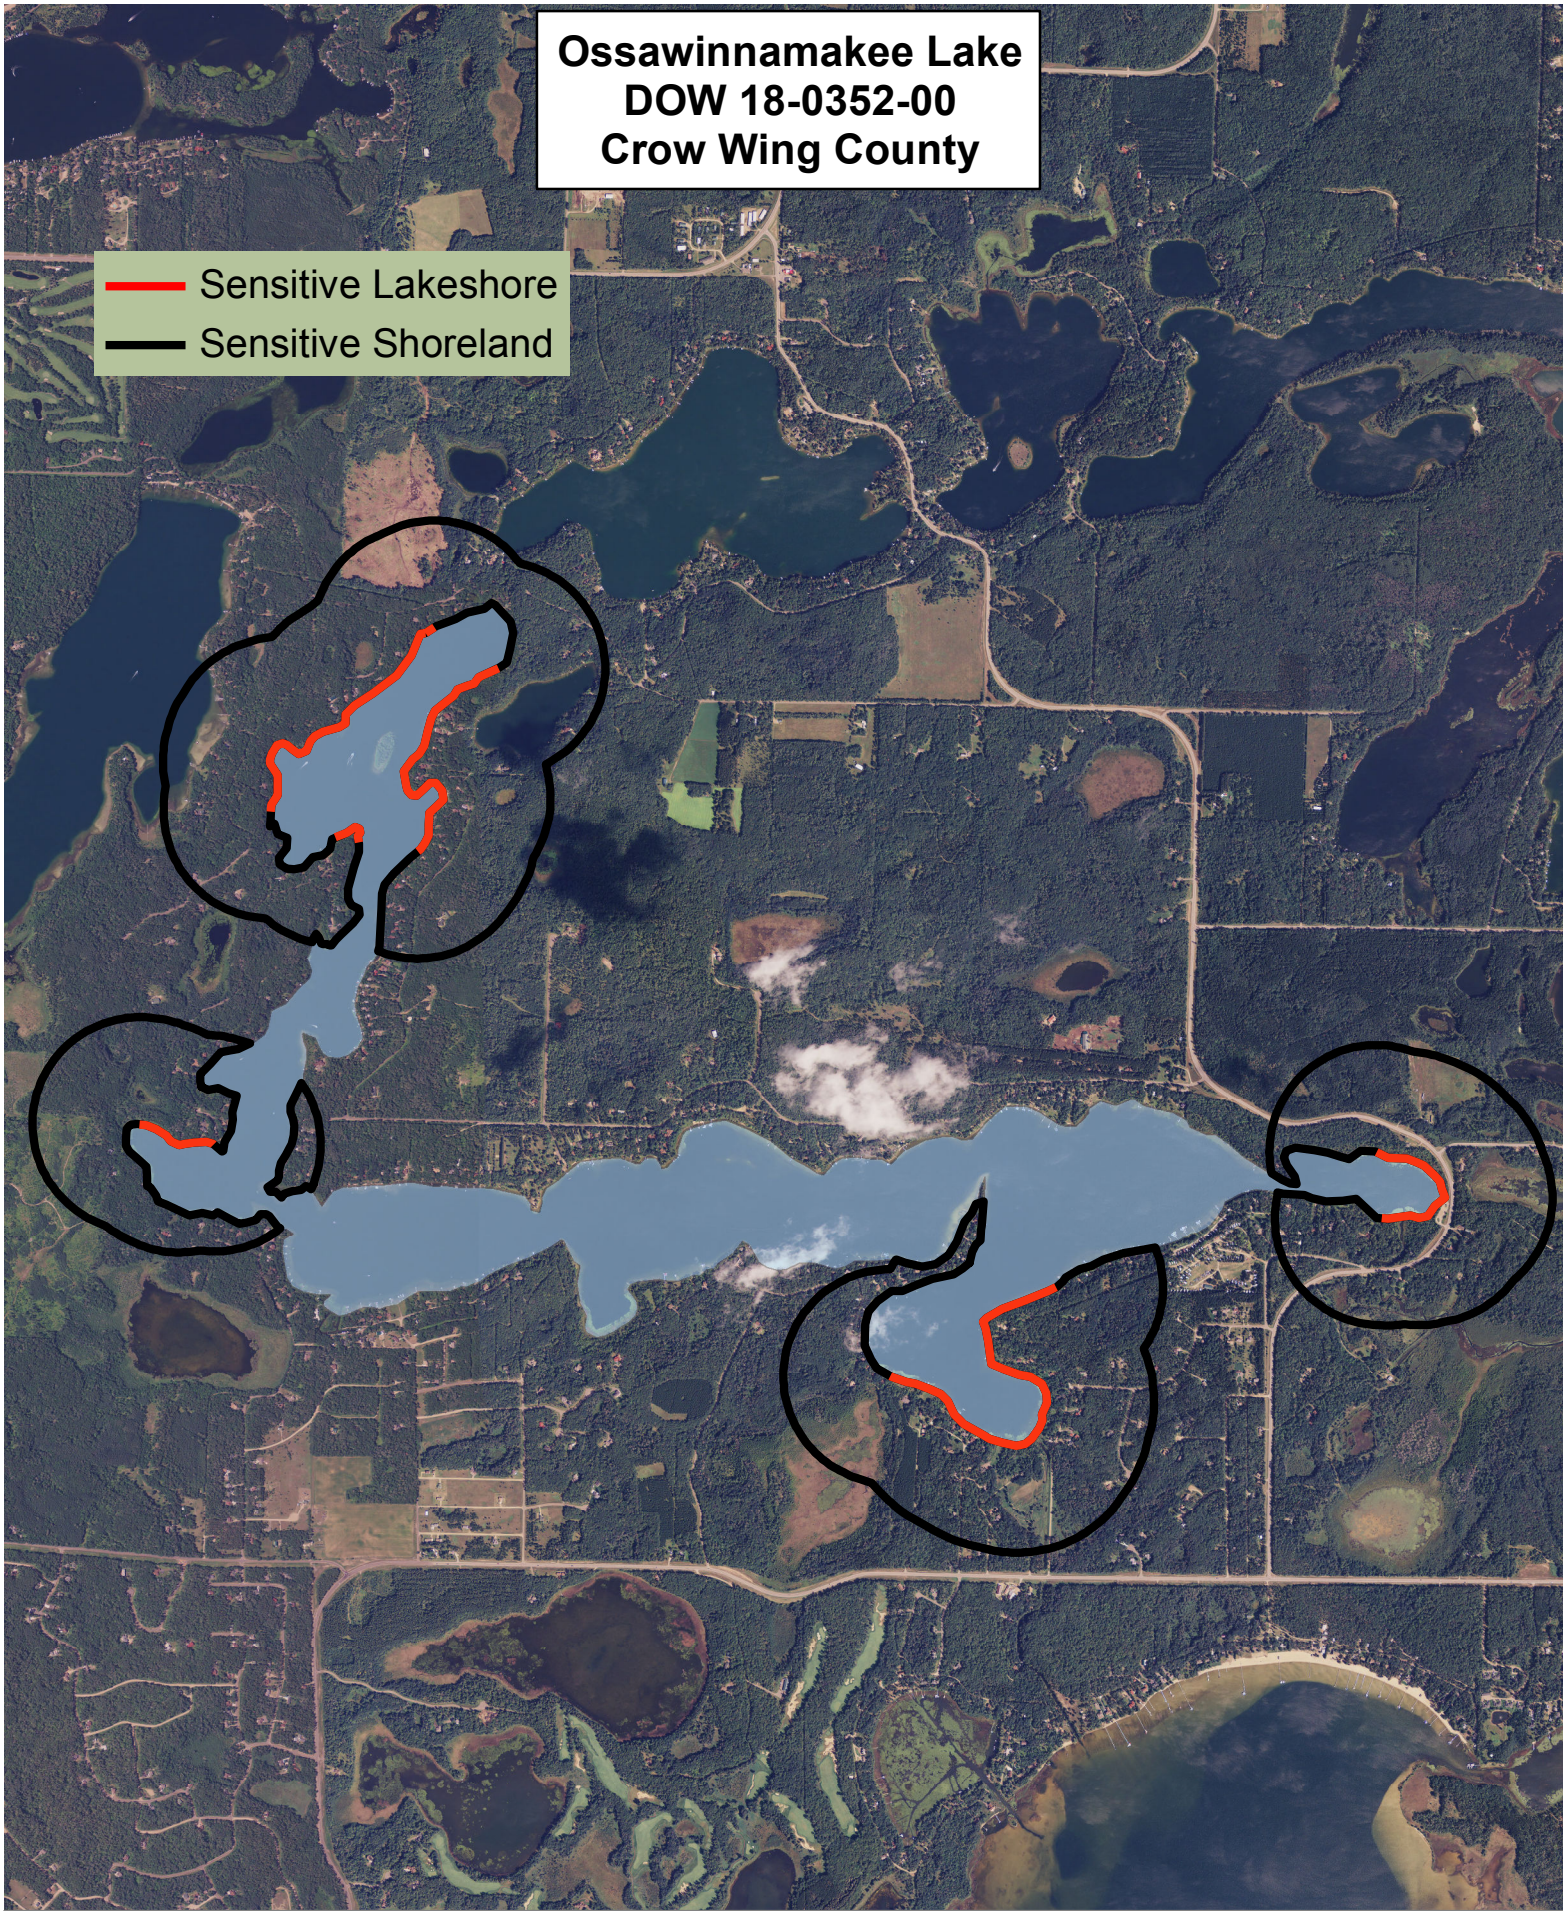

Ossawinnamakee Lake
DOW 18-0352-00
Crow Wing County

Sensitivity Index

Created by:
MN DNR
2011

Ossawinnamakee Lake
DOW 18-0352-00
Crow Wing County

- Sensitive Lakeshore
- Sensitive Shoreland

N

0 500 1,000 1,500 2,000 Meters

Created by:
MN DNR
2011